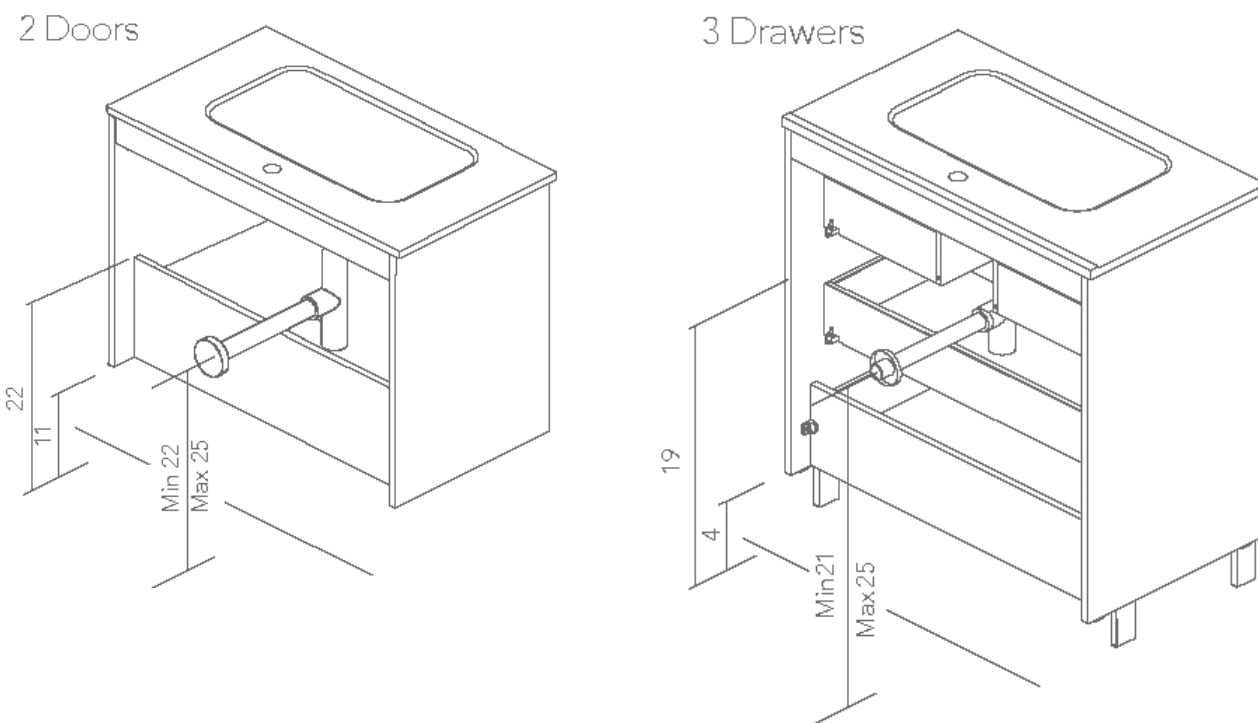

Plumbing Roughs

All Royo products are TSCA VI Compliant