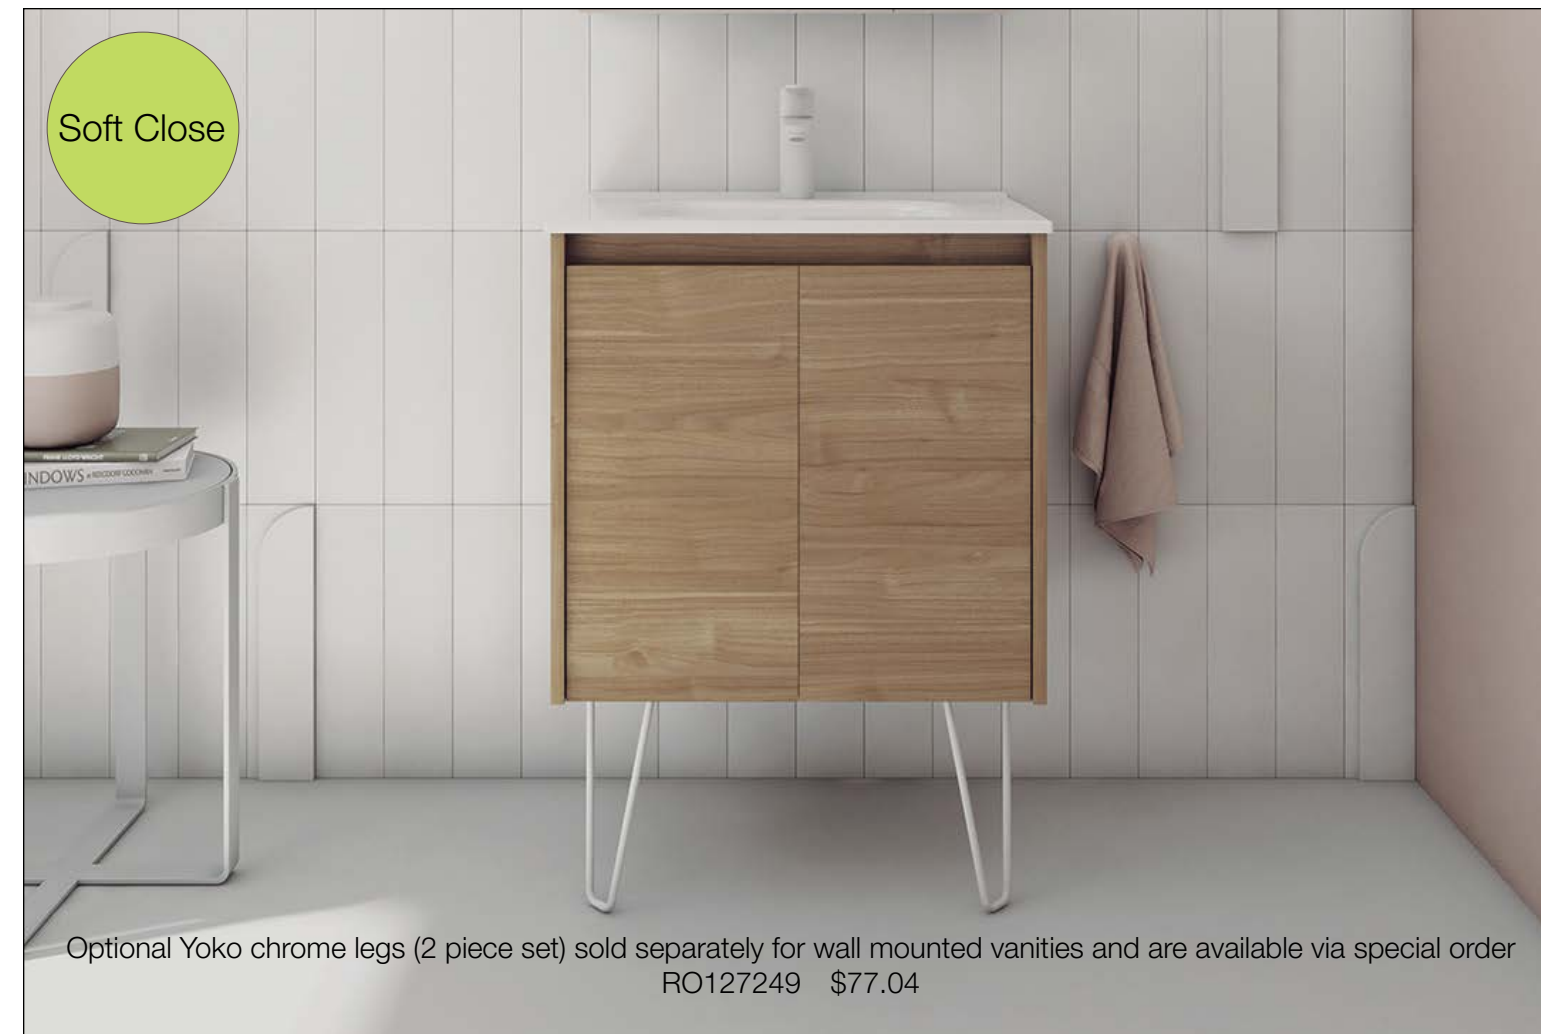

Soft Close

Optional Yoko chrome legs (2 piece set) sold separately for wall mounted vanities and are available via special order
RO127249 $77.04