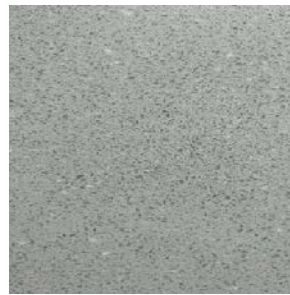

North Gray Marble Composite

- 2" x 36" x 3/8" Threshold
- 4" x 36" x 5/8" Threshold
- 4" x 50" x 5/8" Threshold
- 6" x 72" x 5/8" Threshold
- 9" Corner Shelf

Highland Gris Marble

- 10" Corner Shelf

Wooden White Honed Marble

- 4" x 36" x 3/4" Threshold *
- 4" x 50" x 3/4" Threshold *
- 10" Corner Shelf *
- 20" Corner Seat *

Grigio Torun Resin-Marble

- 4" x 36" x 5/8" Threshold
- 6" x 72" x 5/8" Threshold
- 9" Corner Shelf

Mariner Polished Marble