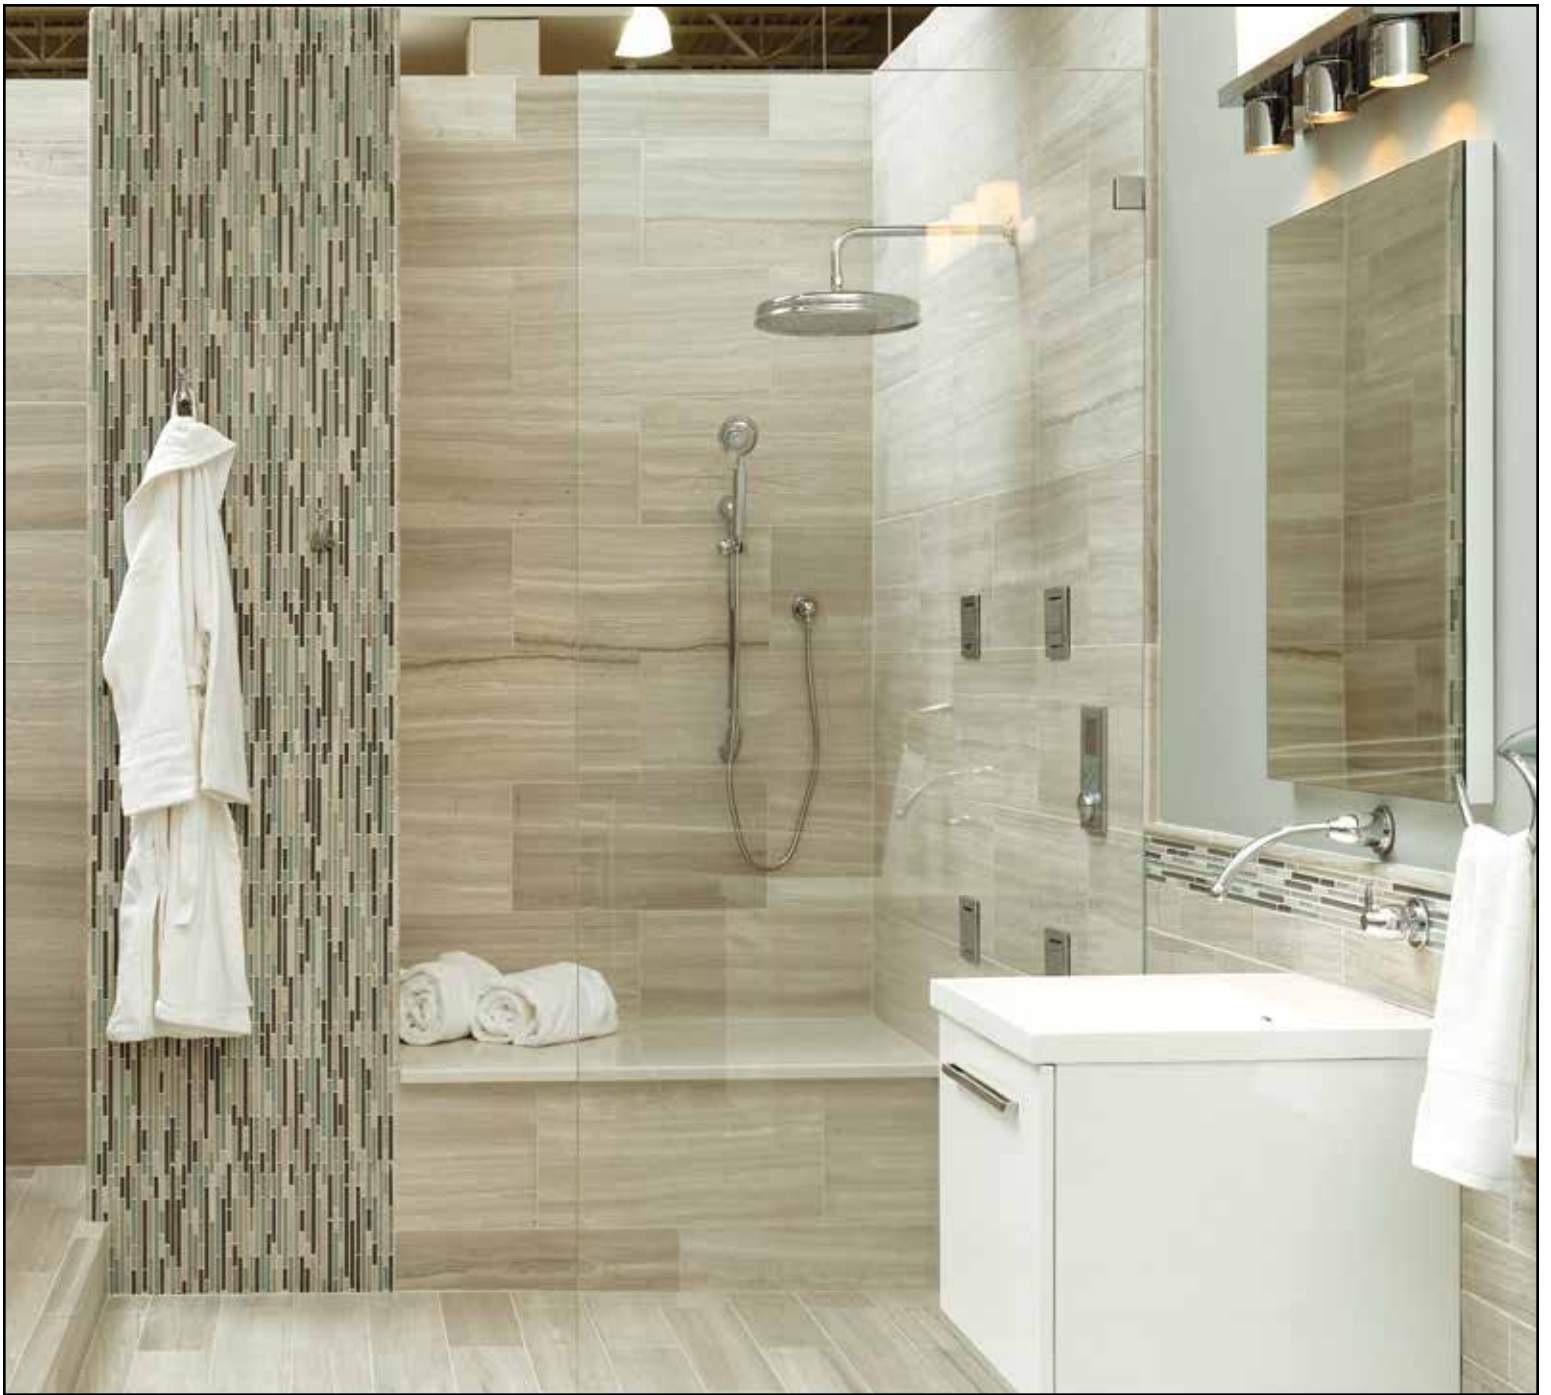

mosaic
Products. Design. Solutions.

Alexandria, VA | Chantilly, VA | Fairfax, VA | Richmond, VA | Virginia Beach, VA
North Bethesda, MD* | Owings Mills, MD* | Greensboro, NC | Raleigh, NC

www.mosaictileco.com

Noted (*) locations are
100% wind powered!
All locations support
renewable power sources.