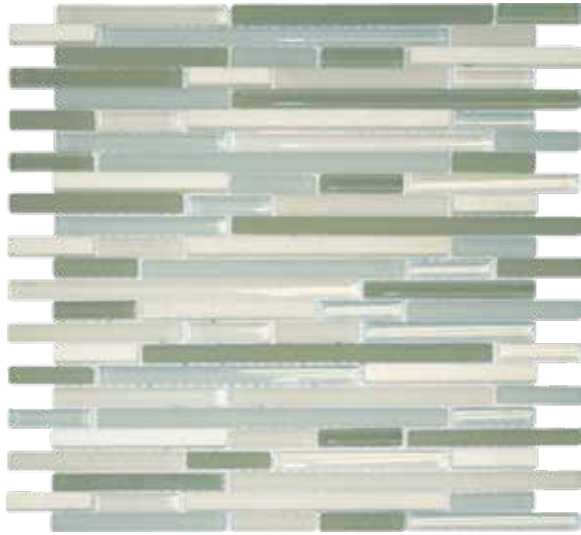

Resort Collection

Spa Blend *
53RESSPA12M

Coordinates with Thassos Marble