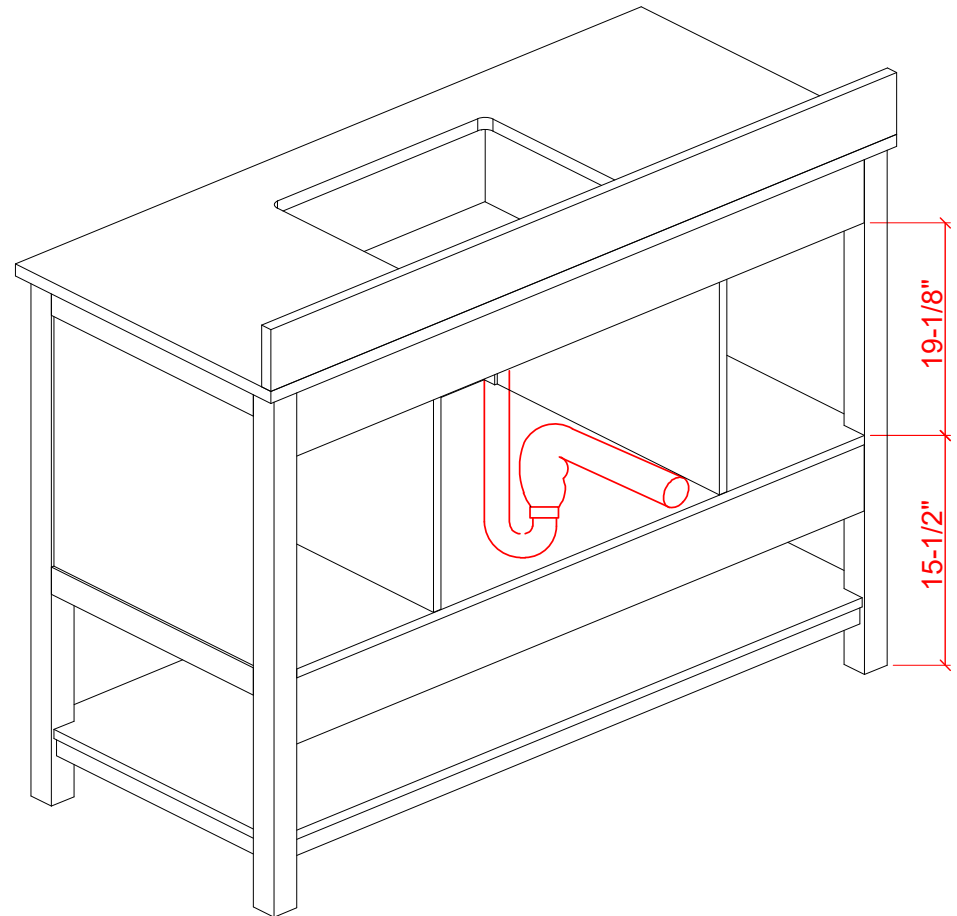

## 48-IN LAMOURE VANITY COMBO SPECIFICATION

**BV-8802-48**

**BV-8802-48**

**BV-8802-48**

**BV-8802-48**

# WASH BASIN - PLUMBING CRITERIA

**BV-8802-48**