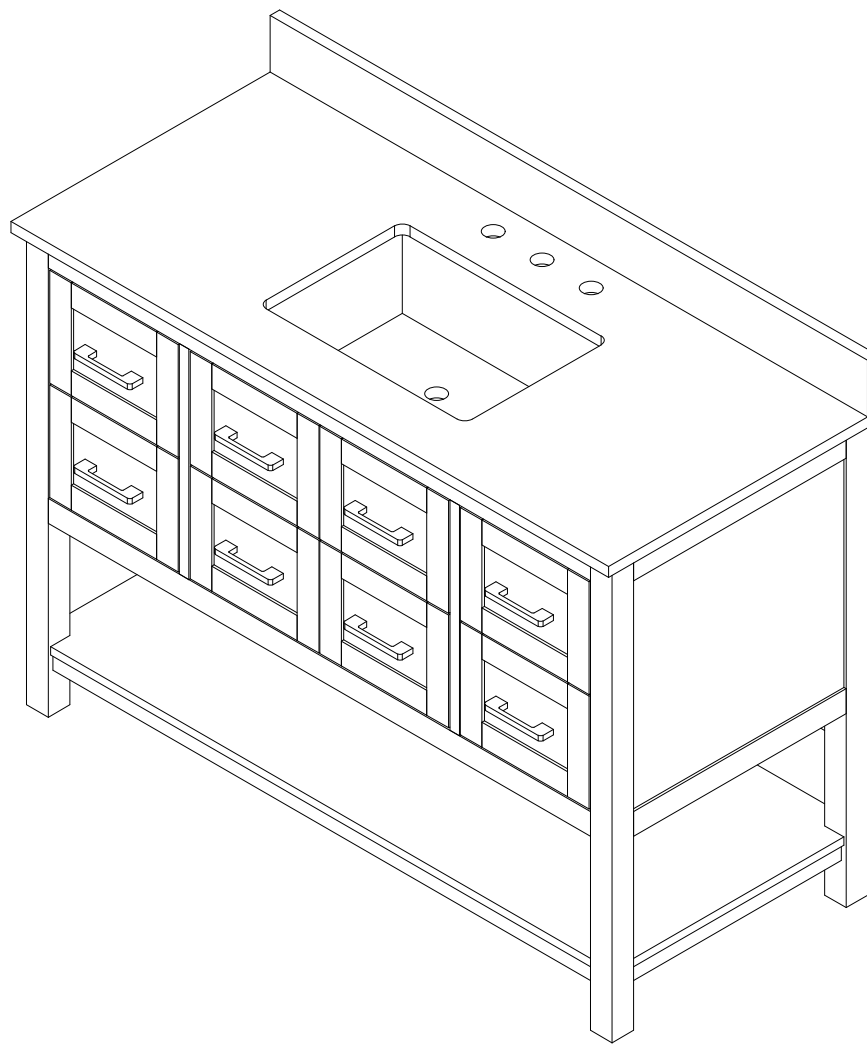

## 48-IN LAMOURE VANITY COMBO SPECIFICATION

**BV-8802-48**

**BV-8802-48**

**BV-8802-48**

**BV-8802-48**

# WASH BASIN - PLUMBING CRITERIA

**BV-8802-48**