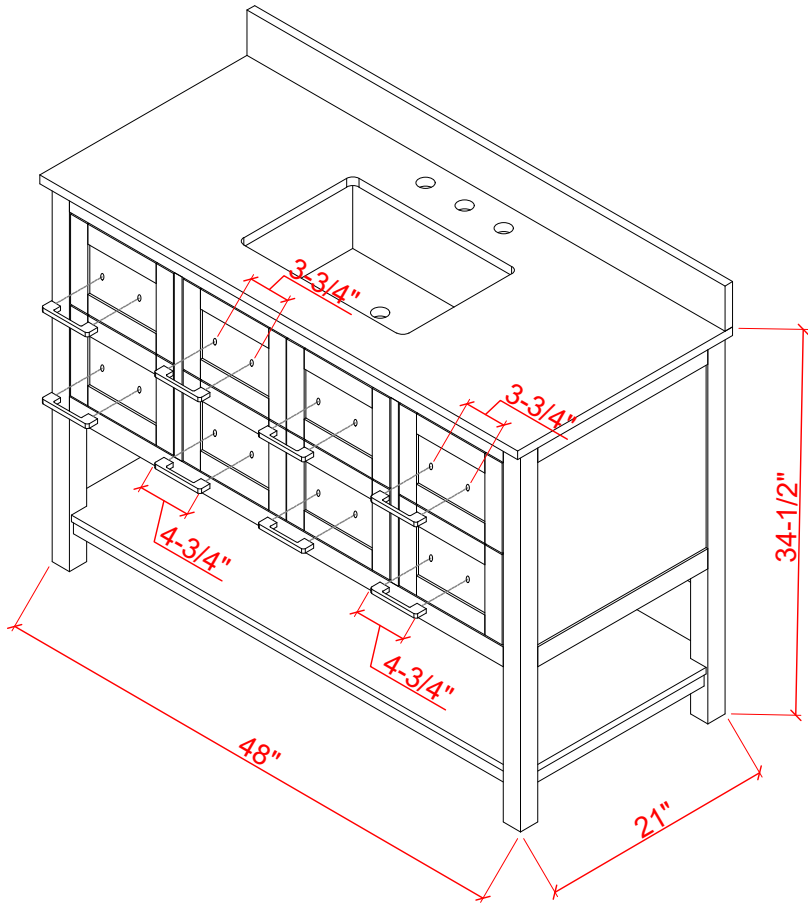

## 48-IN LAMOURE VANITY COMBO SPECIFICATION

**BV-8802-48**

**BV-8802-48**

**BV-8802-48**

**BV-8802-48**

# WASH BASIN - PLUMBING CRITERIA

**BV-8802-48**