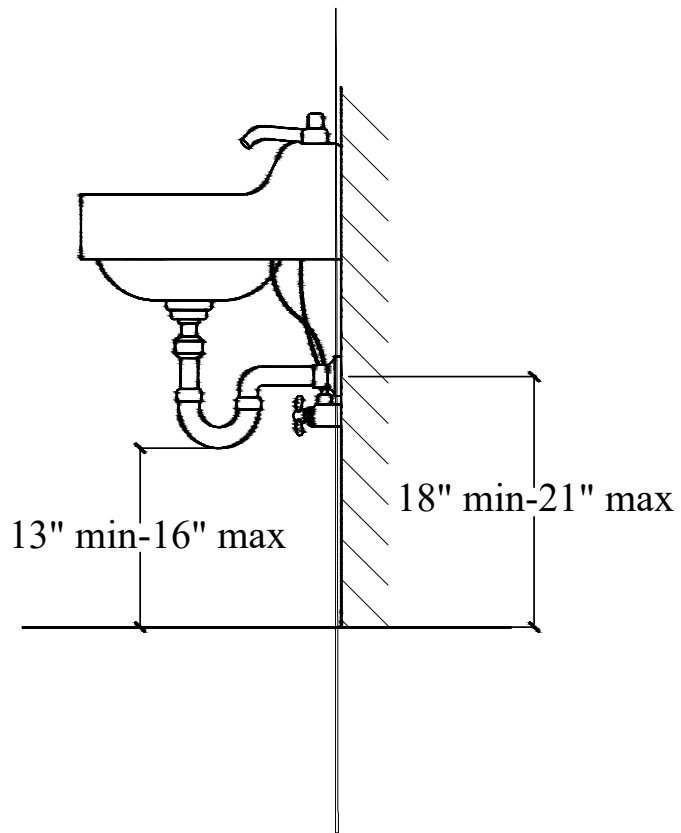

## 48-IN LAMOURE VANITY COMBO SPECIFICATION

**BV-8802-48**

**BV-8802-48**

**BV-8802-48**

**BV-8802-48**

# WASH BASIN - PLUMBING CRITERIA

**BV-8802-48**