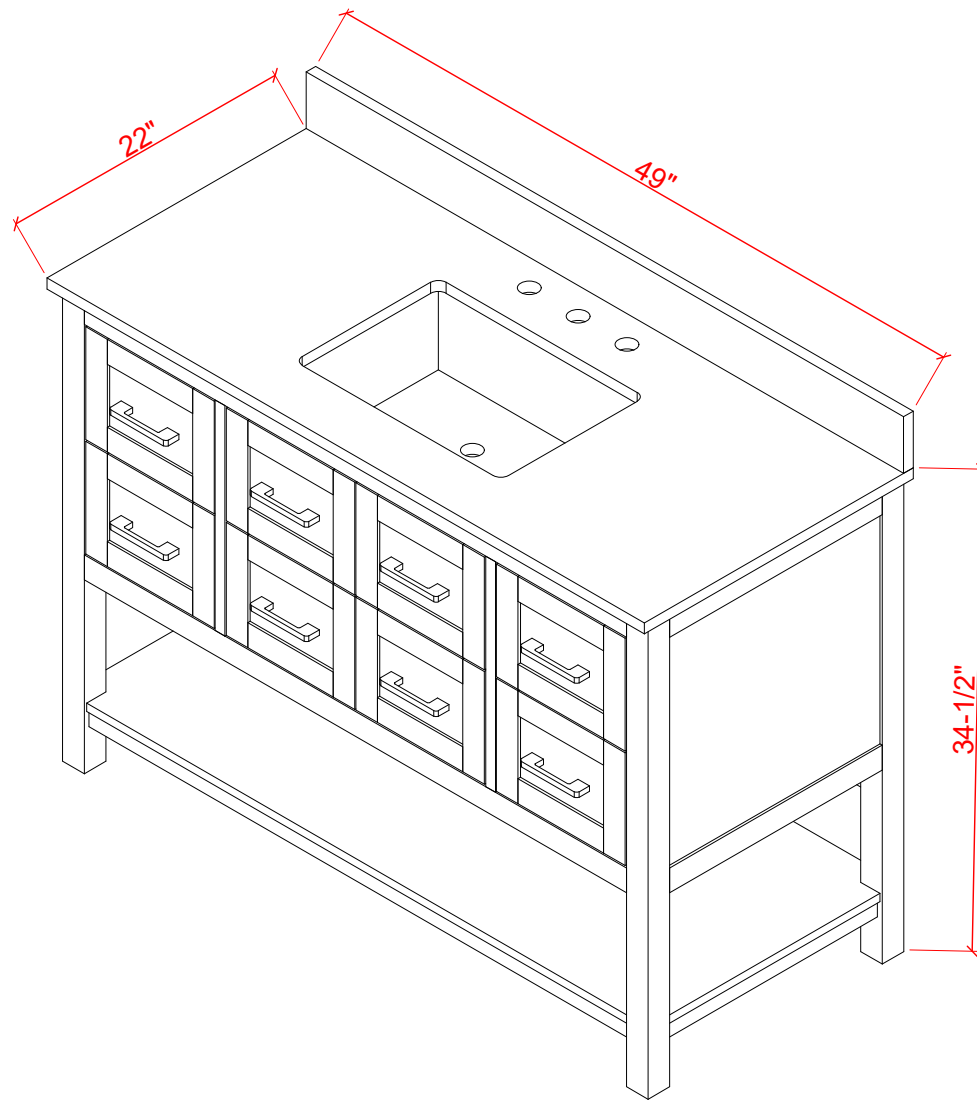

## 48-IN LAMOURE VANITY COMBO SPECIFICATION

**BV-8802-48**

**BV-8802-48**

**BV-8802-48**

**BV-8802-48**

# WASH BASIN - PLUMBING CRITERIA

**BV-8802-48**