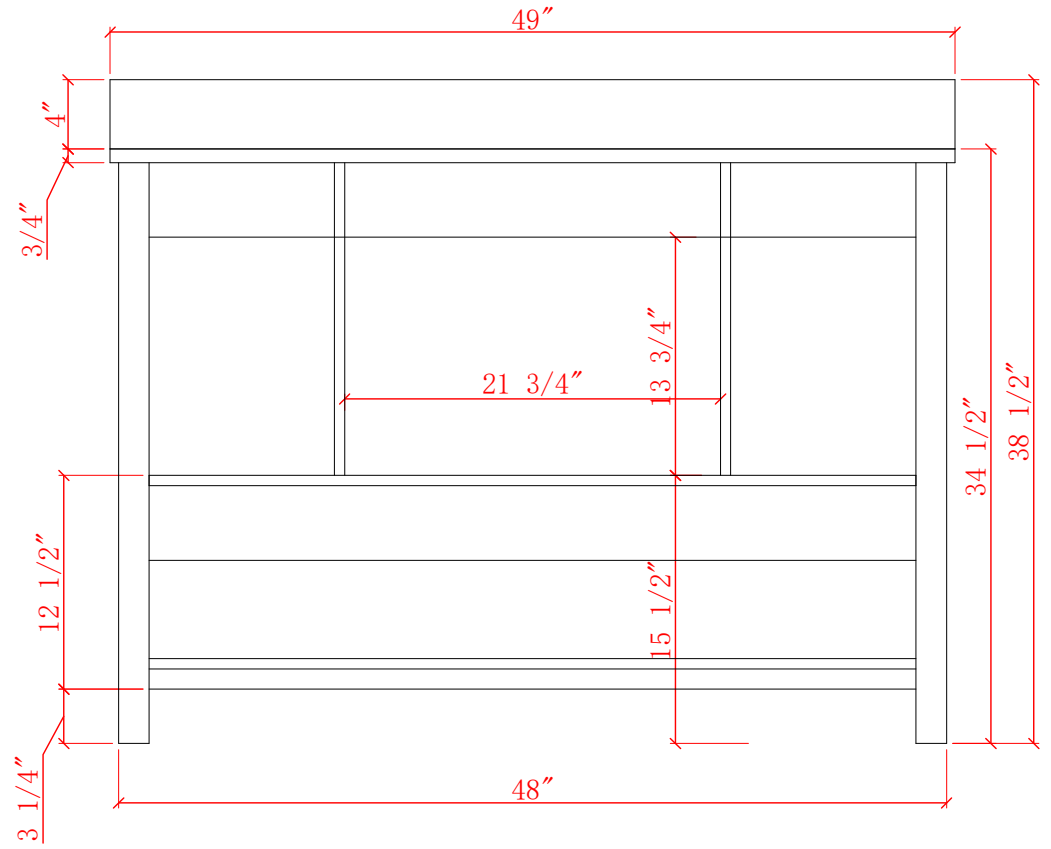

## 48-IN LAMOURE VANITY COMBO SPECIFICATION

**BV-8802-48**

**BV-8802-48**

**BV-8802-48**

**BV-8802-48**

# WASH BASIN - PLUMBING CRITERIA

**BV-8802-48**