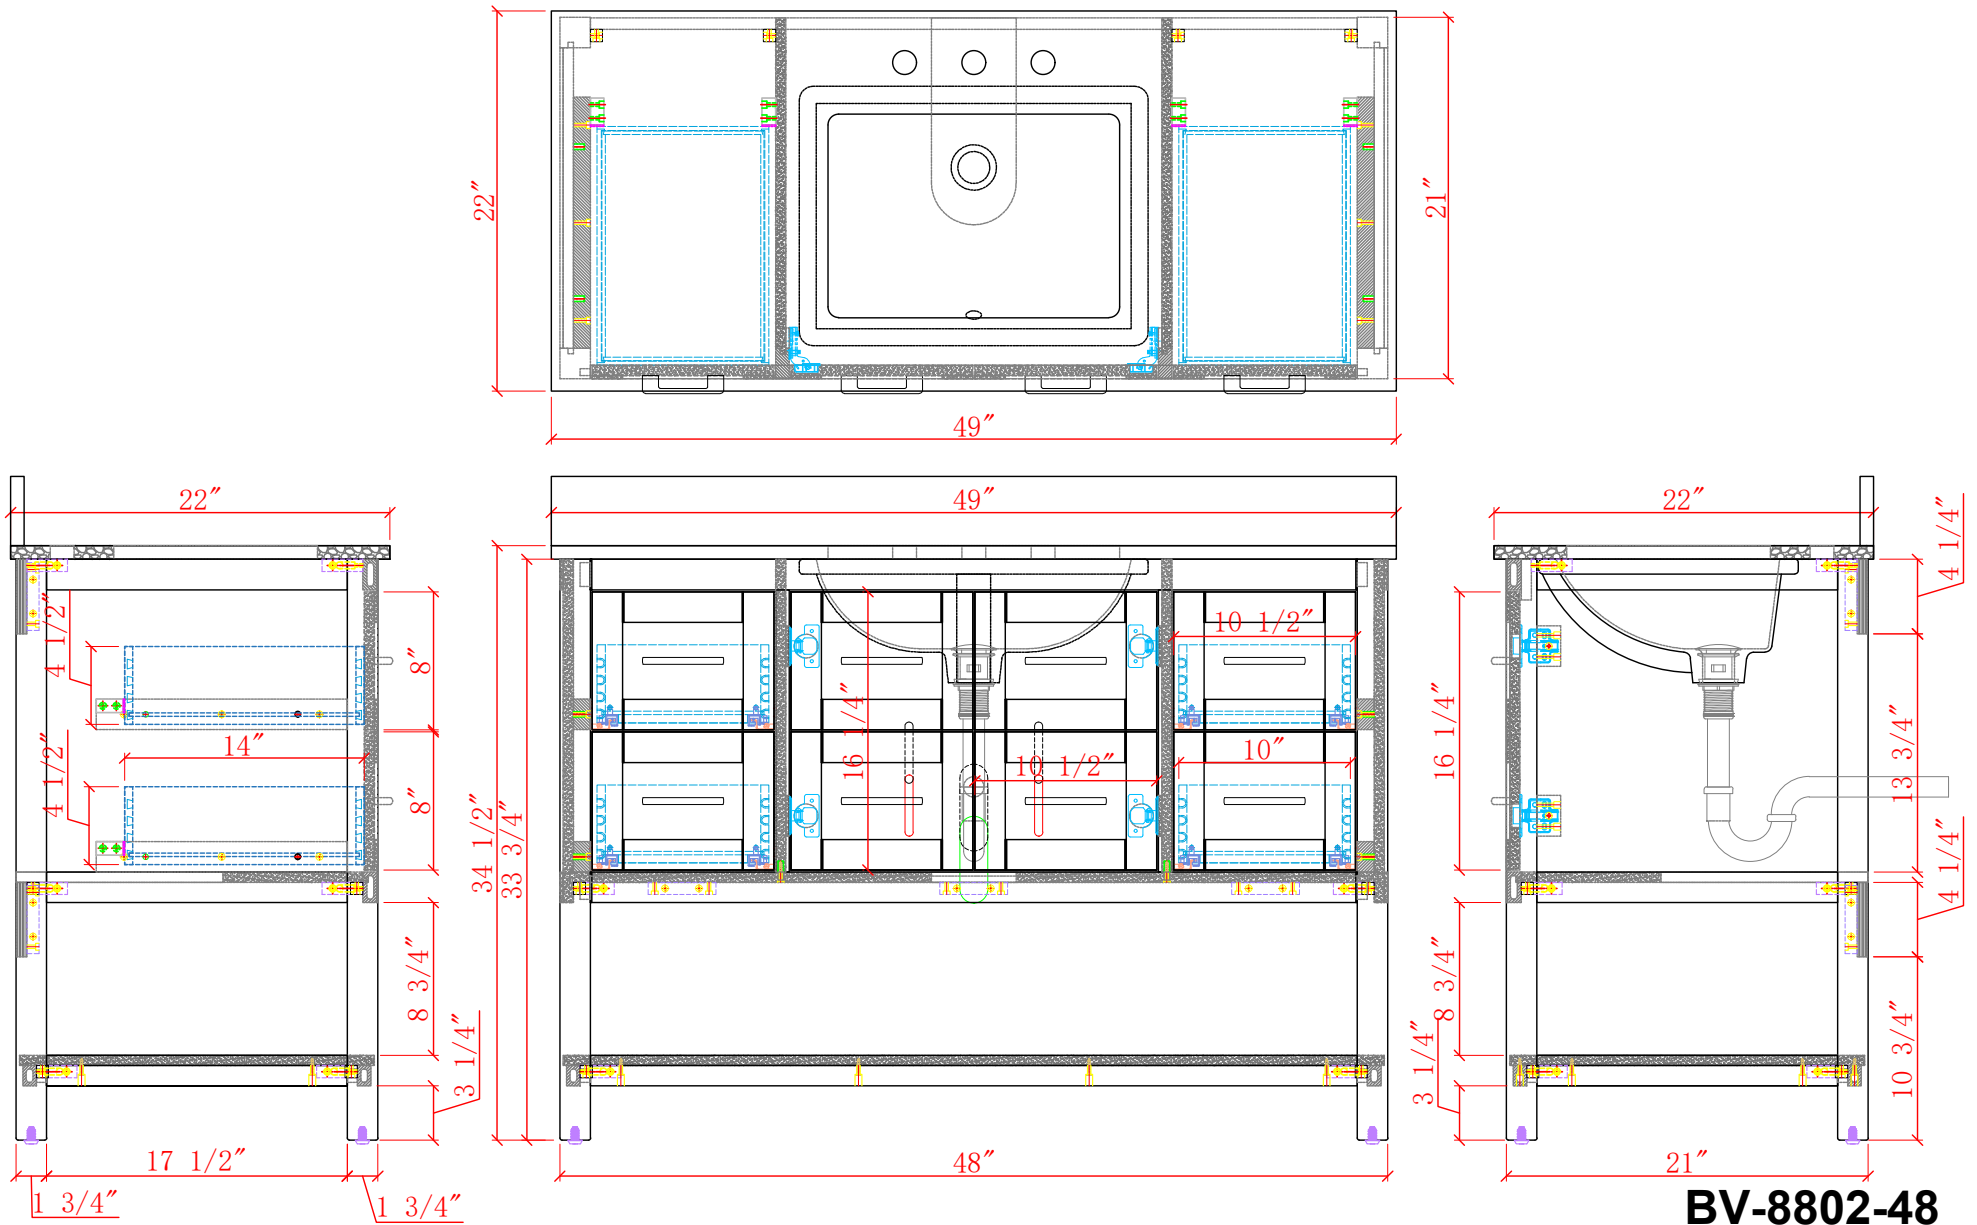

## 48-IN LAMOURE VANITY COMBO SPECIFICATION

**BV-8802-48**

**BV-8802-48**

**BV-8802-48**

**BV-8802-48**

# WASH BASIN - PLUMBING CRITERIA

**BV-8802-48**