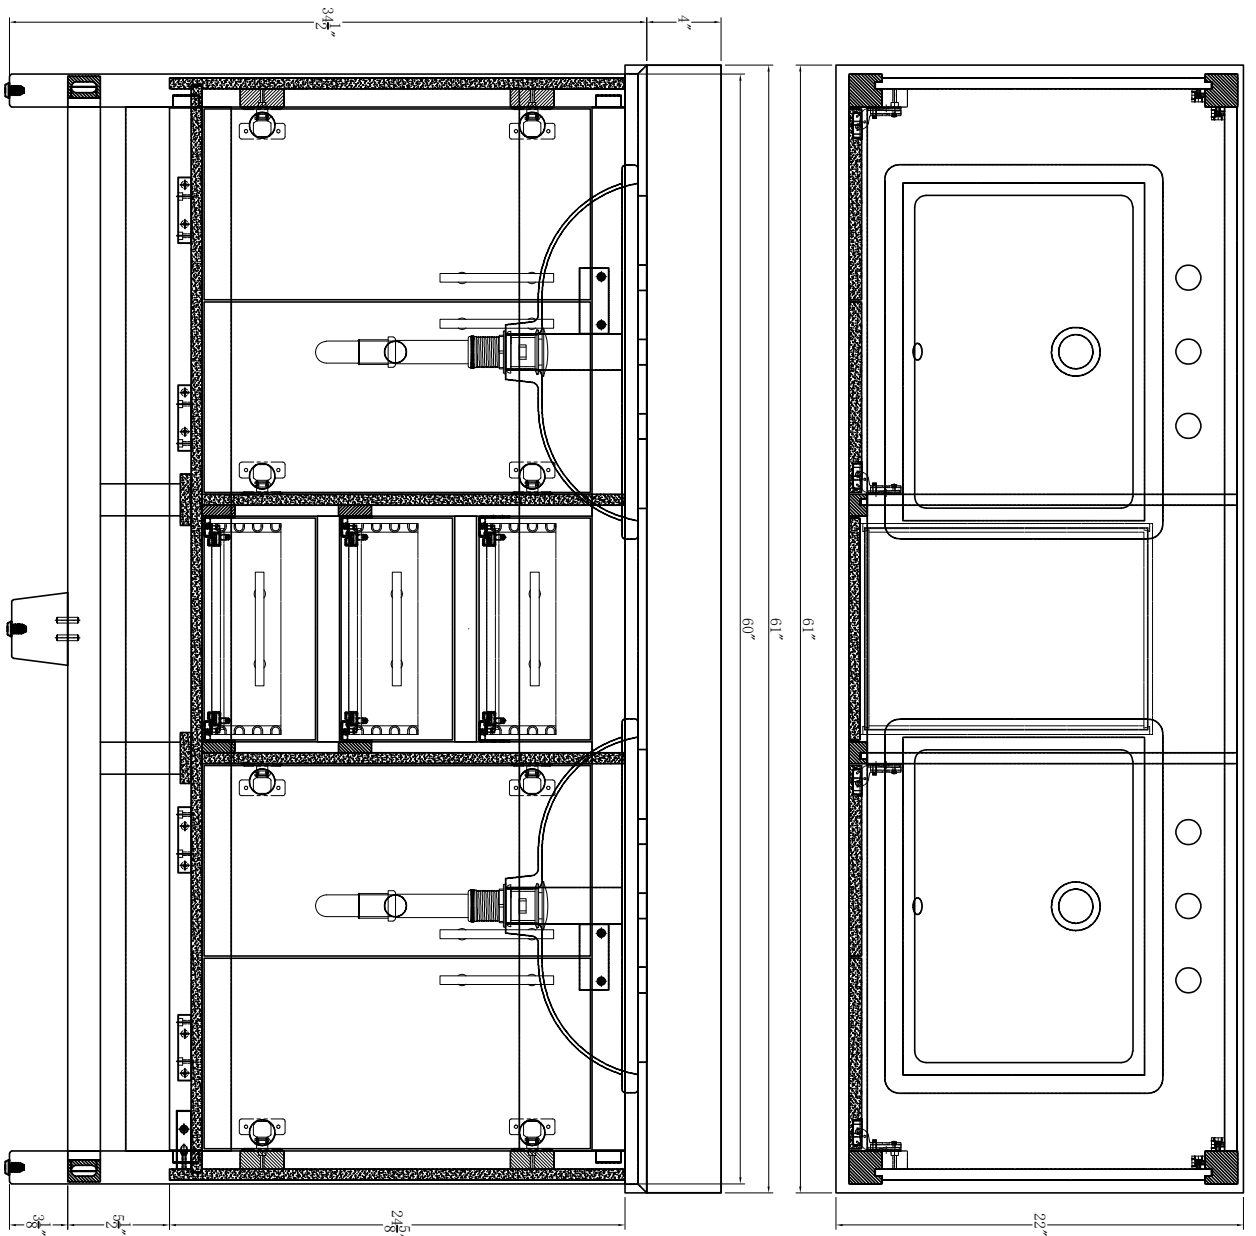

60-in Solon Vanity with Top

ESTVIE  
INTERNATIONAL

BV-8679-61

# WASH BASIN - PLUMBING CRITERIA