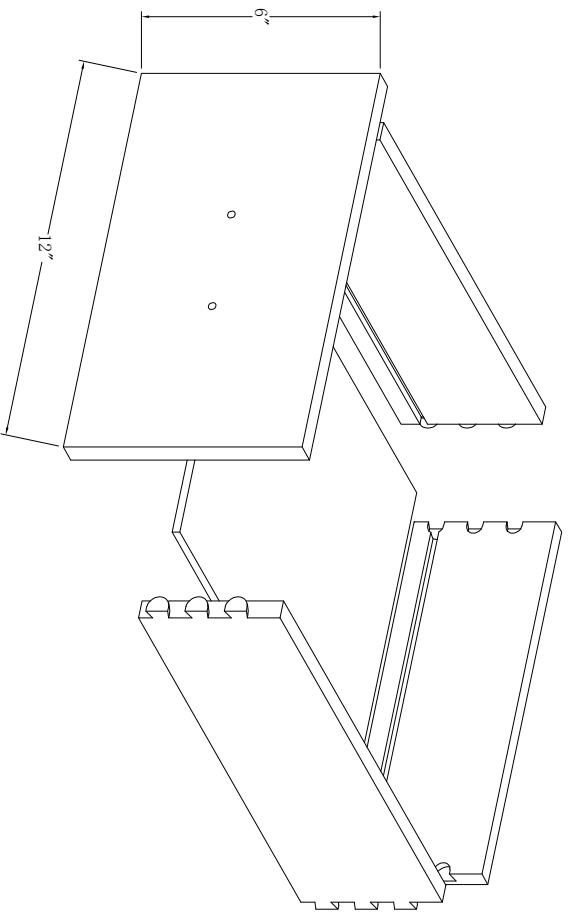

60-in Solon Vanity with Top

ESTVIE  
INTERNATIONAL

BV-8679-61

# WASH BASIN - PLUMBING CRITERIA