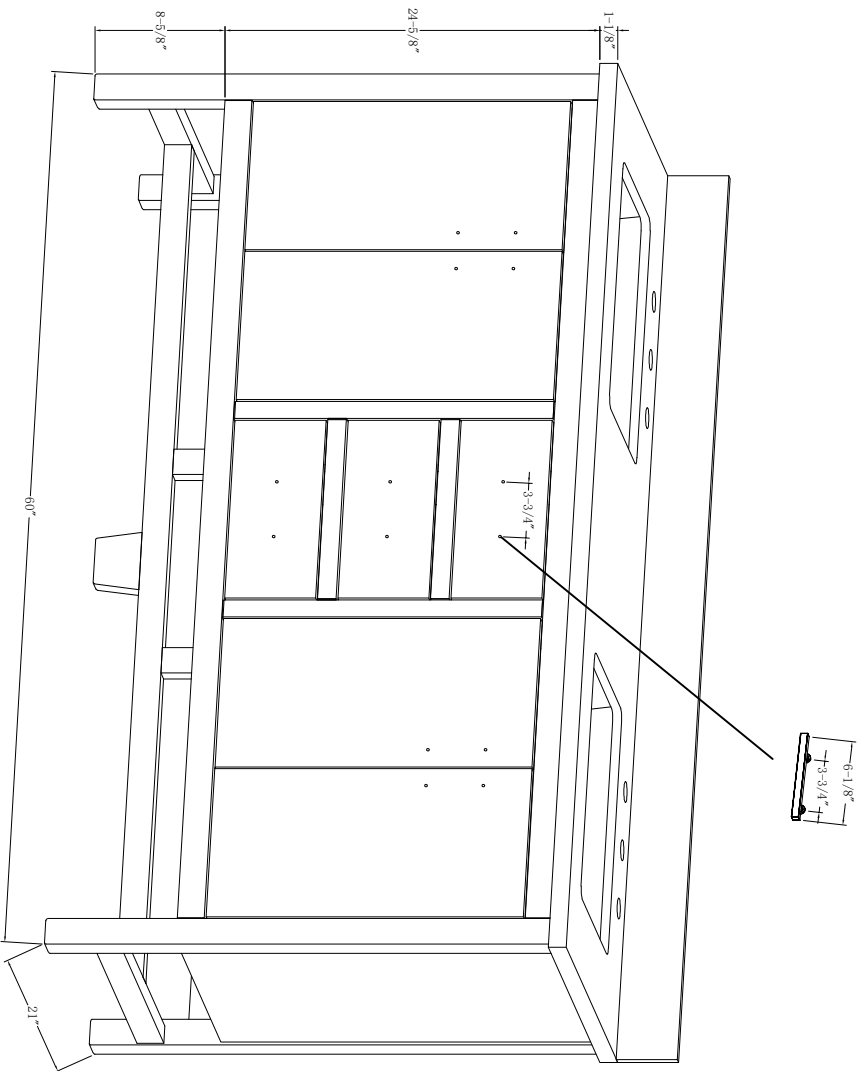

60-in Solon Vanity with Top

ESTVIE  
INTERNATIONAL

BV-8679-61

# WASH BASIN - PLUMBING CRITERIA