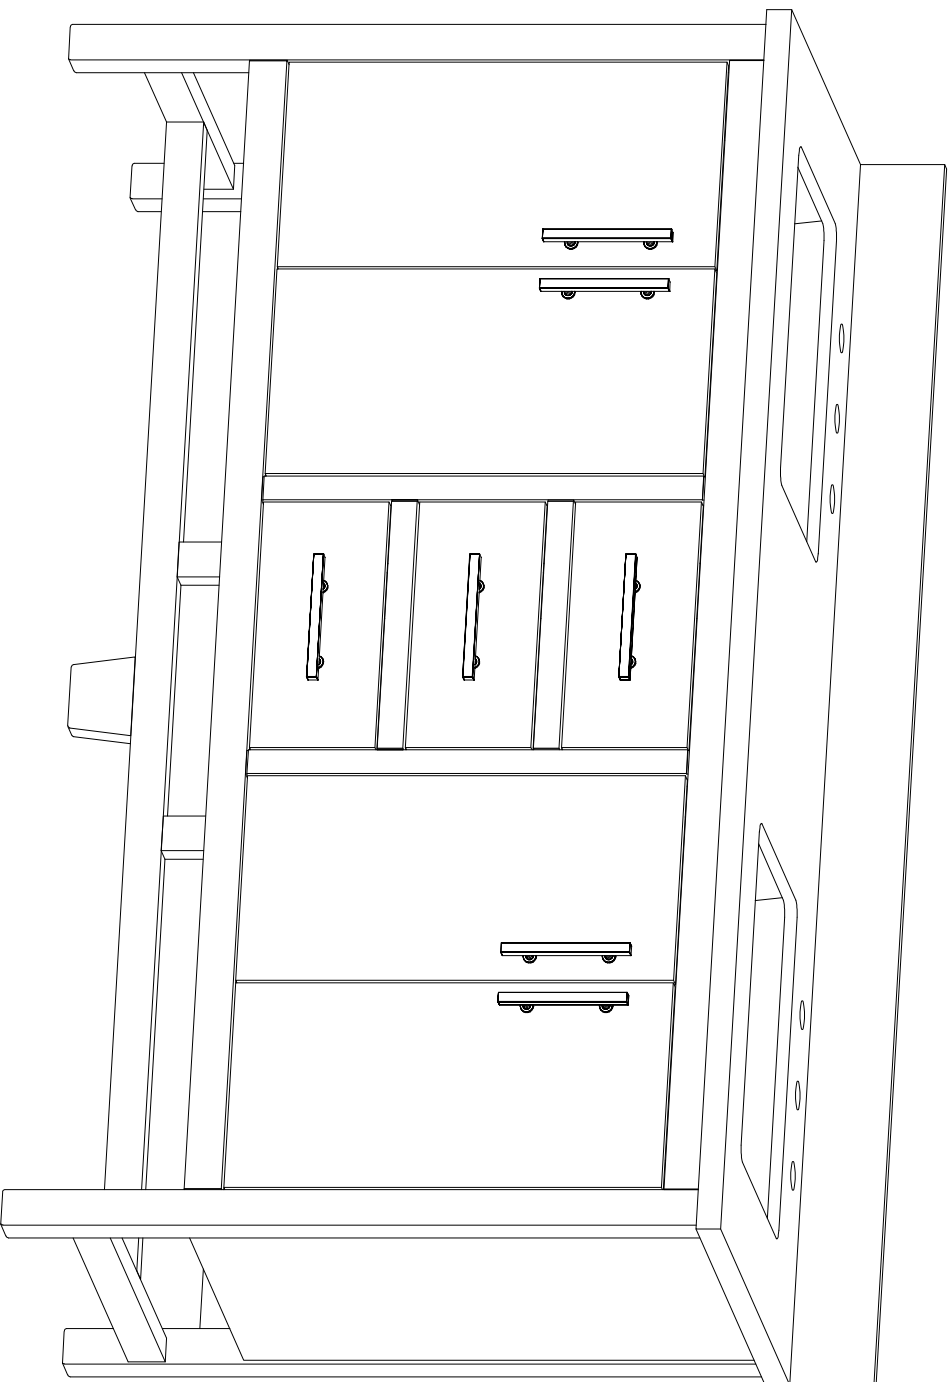

60-in Solon Vanity with Top

ESTVIE  
INTERNATIONAL

BV-8679-61

# WASH BASIN - PLUMBING CRITERIA