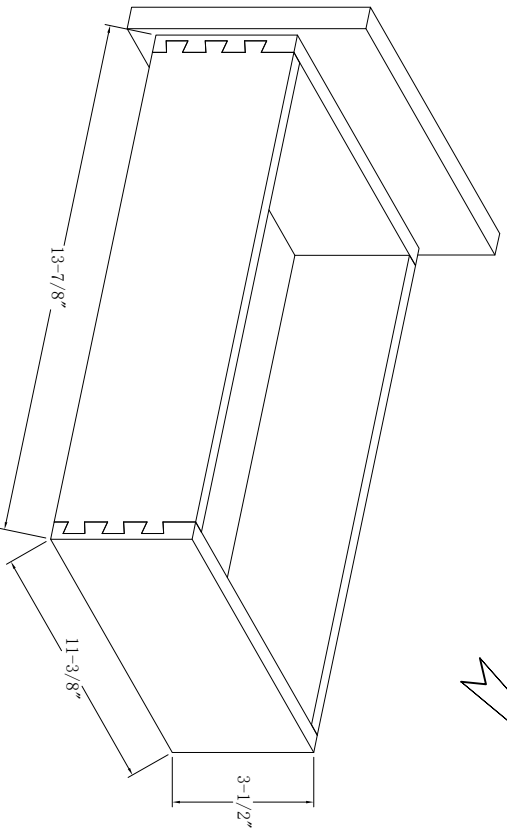

60-in Solon Vanity with Top

ESTVIE  
INTERNATIONAL

BV-8679-61