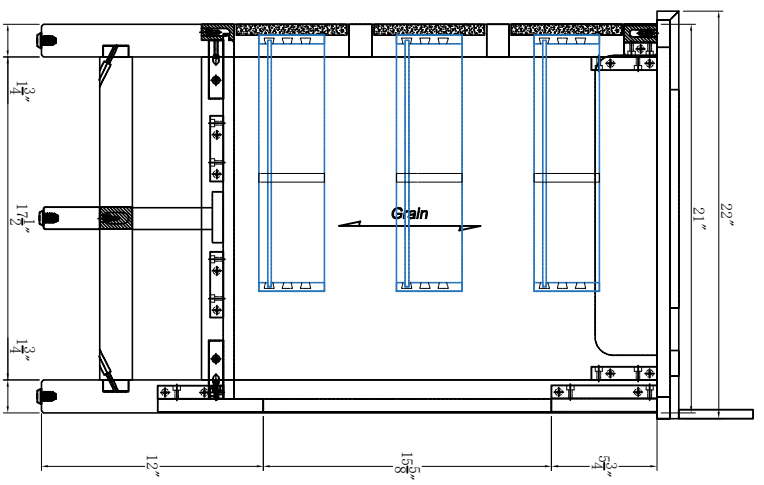

60-in Solon Vanity with Top

ESTVIE  
INTERNATIONAL

BV-8679-61

# WASH BASIN - PLUMBING CRITERIA