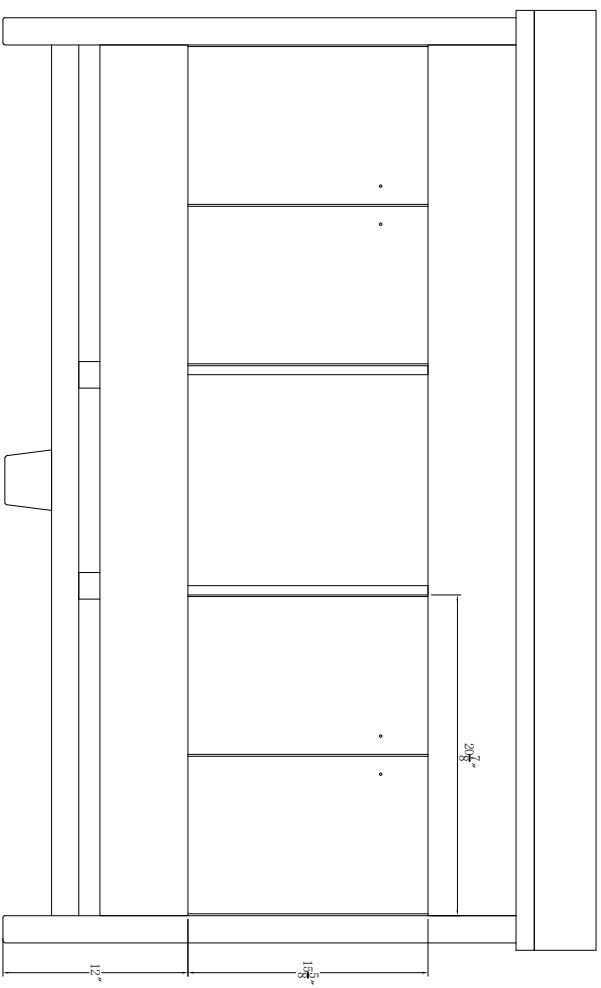

60-in Solon Vanity with Top

ESTVIE  
INTERNATIONAL

BV-8679-61

# WASH BASIN - PLUMBING CRITERIA