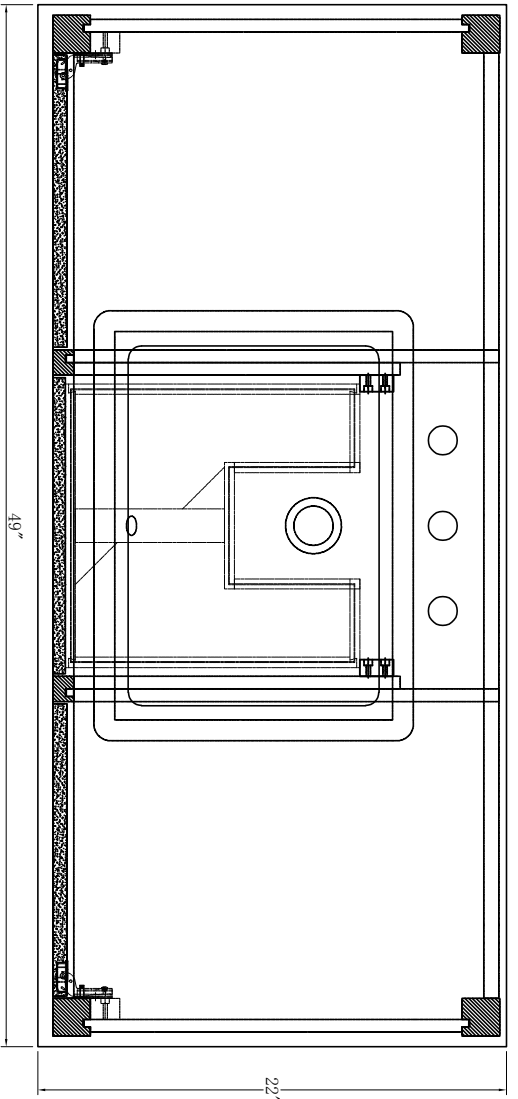

48-in Solon Vanity with Top

WASH BASIN - PLUMBING CRITERIA