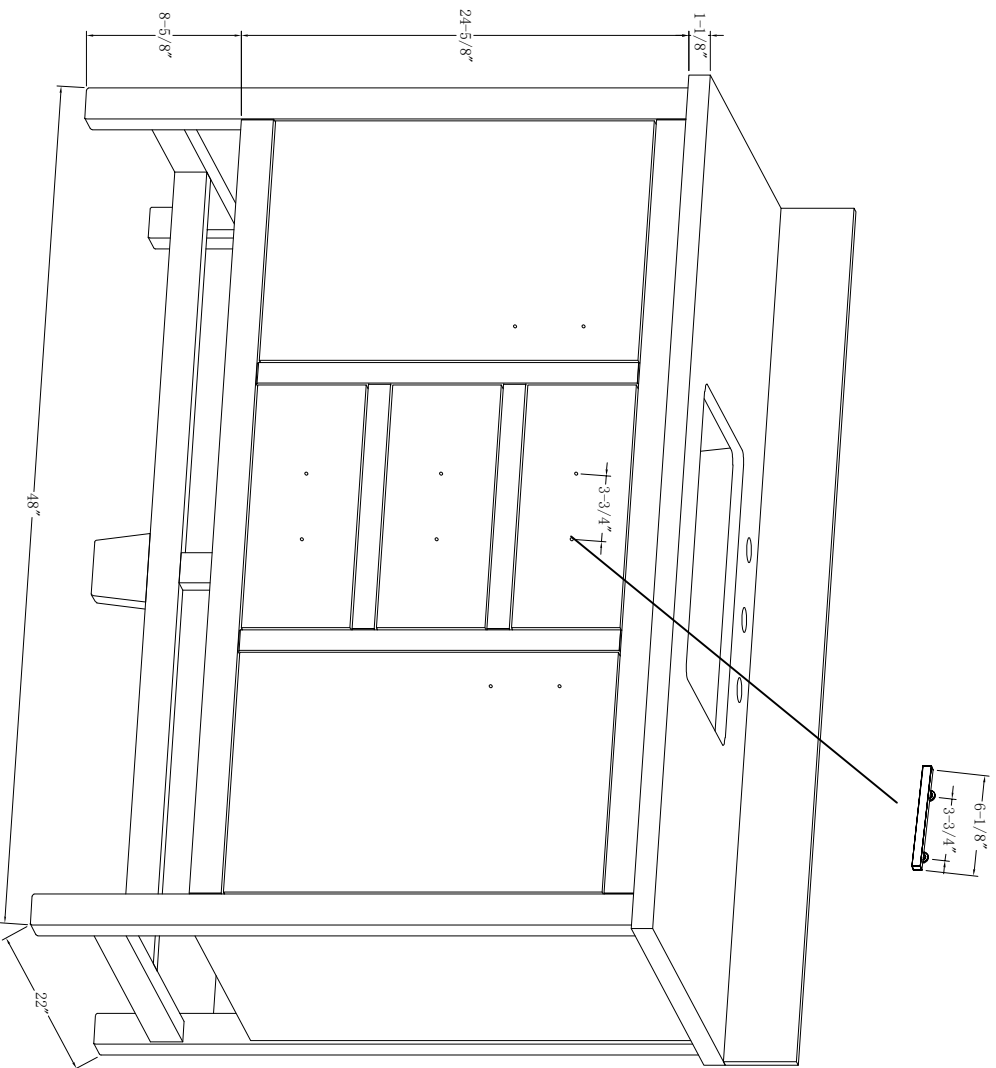

48-in Solon Vanity with Top

WASH BASIN - PLUMBING CRITERIA