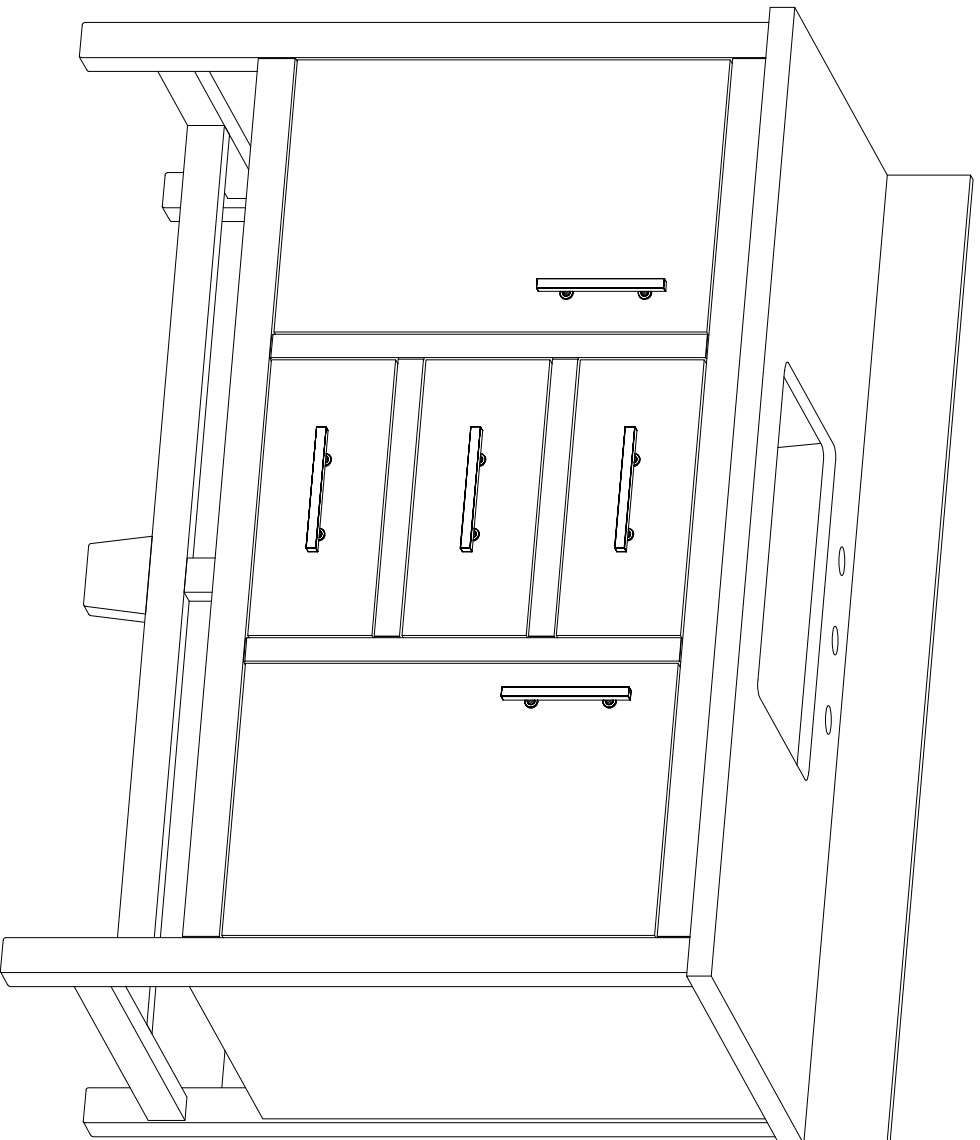

48-in Solon Vanity with Top

WASH BASIN - PLUMBING CRITERIA