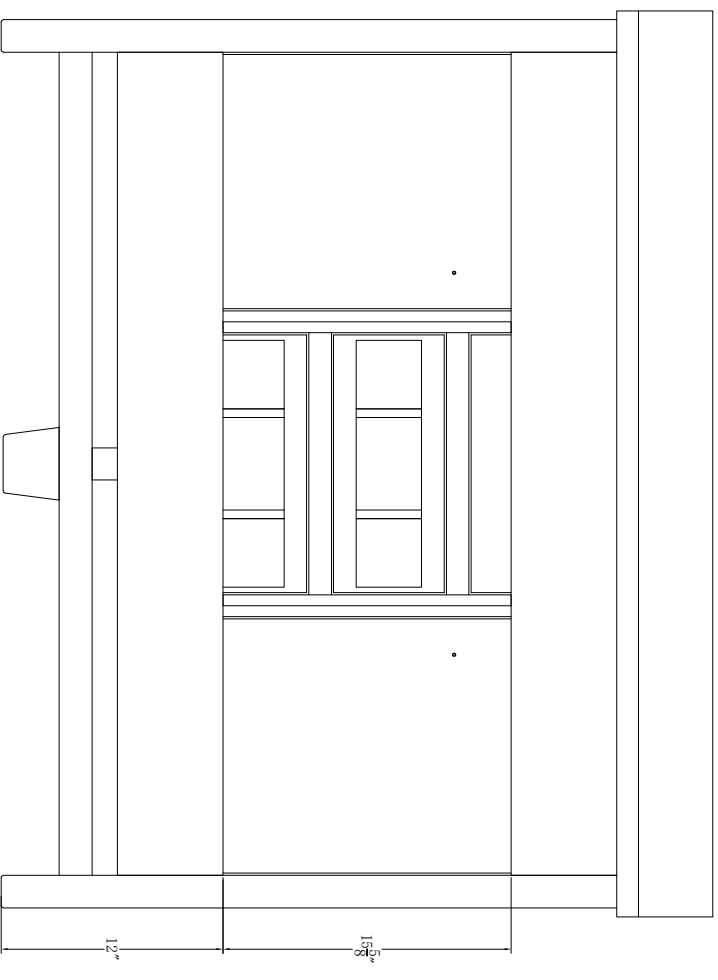

48-in Solon Vanity with Top

WASH BASIN - PLUMBING CRITERIA