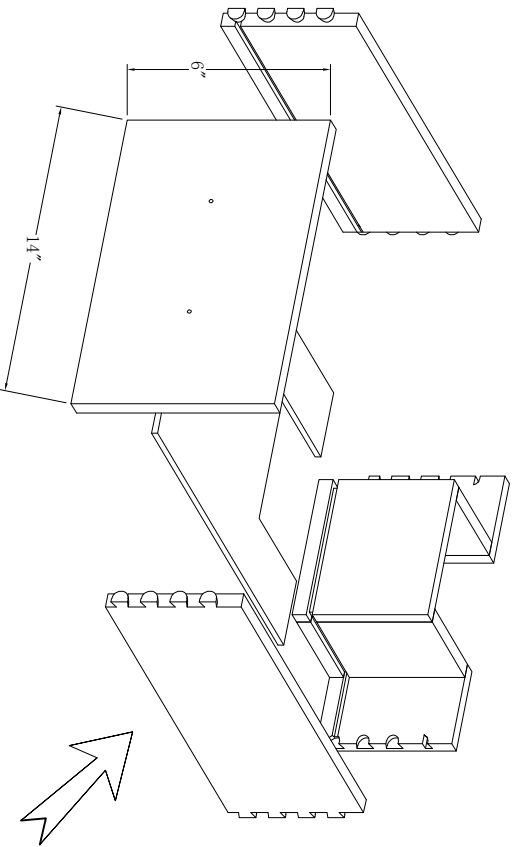

48-in Solon Vanity with Top

WASH BASIN - PLUMBING CRITERIA