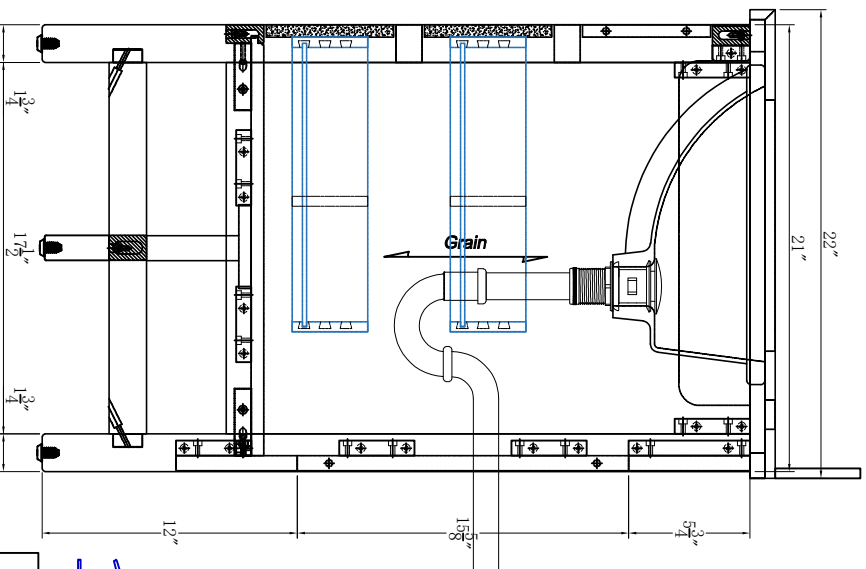

48-in Solon Vanity with Top

WASH BASIN - PLUMBING CRITERIA