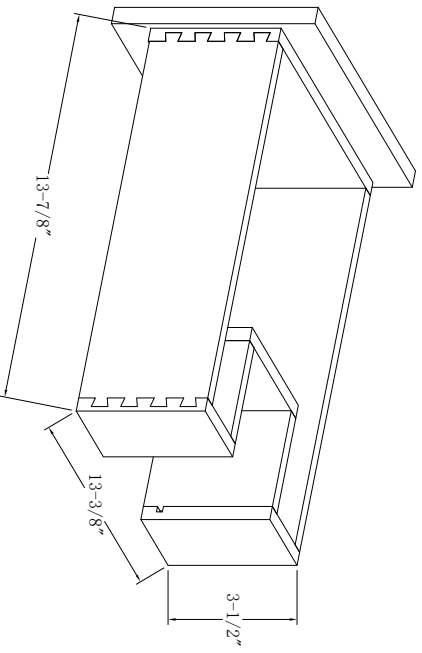

48-in Solon Vanity with Top

WASH BASIN - PLUMBING CRITERIA