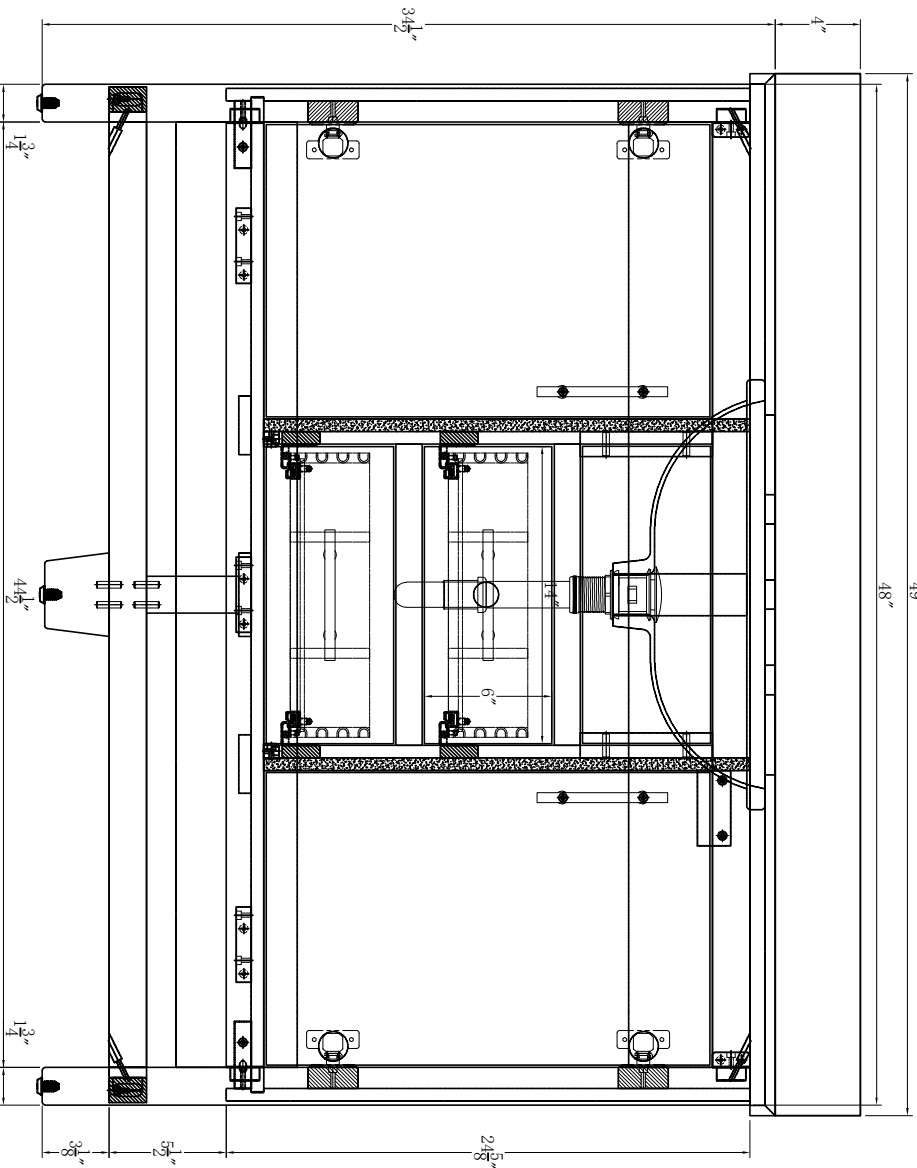

48-in Solon Vanity with Top

WASH BASIN - PLUMBING CRITERIA