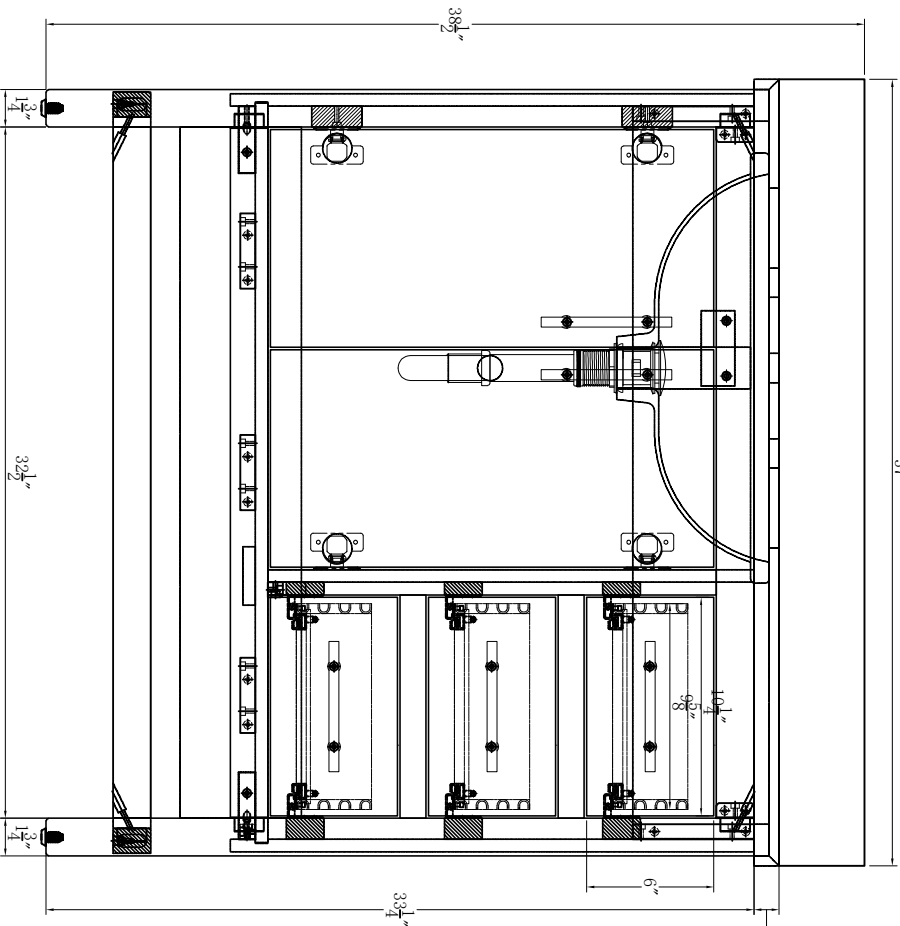

36-in Solon Vanity with Top

**BESTVIEW**  
INTERNATIONAL

BV-8679-37

**BESTVIEW**  
INTERNATIONAL

BV-8679-37

# WASH BASIN - PLUMBING CRITERIA