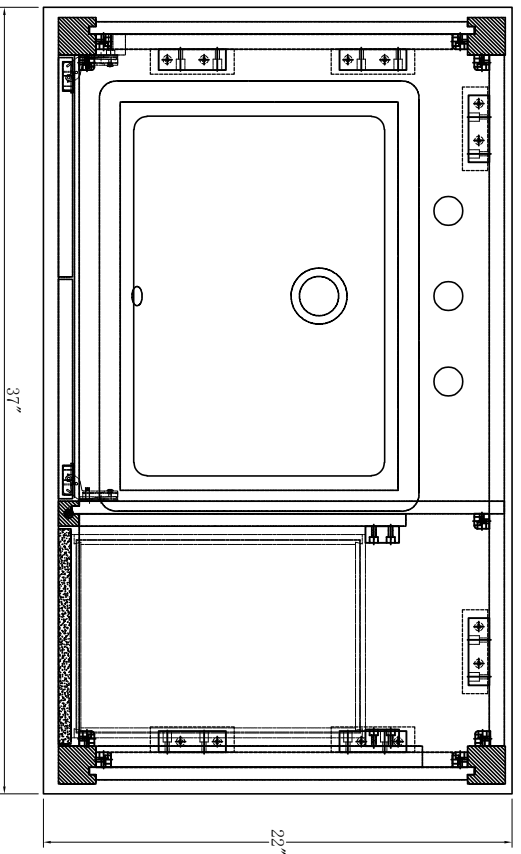

36-in Solon Vanity with Top

**BESTVIEW**  
INTERNATIONAL

BV-8679-37

**BESTVIEW**  
INTERNATIONAL

BV-8679-37

# WASH BASIN - PLUMBING CRITERIA