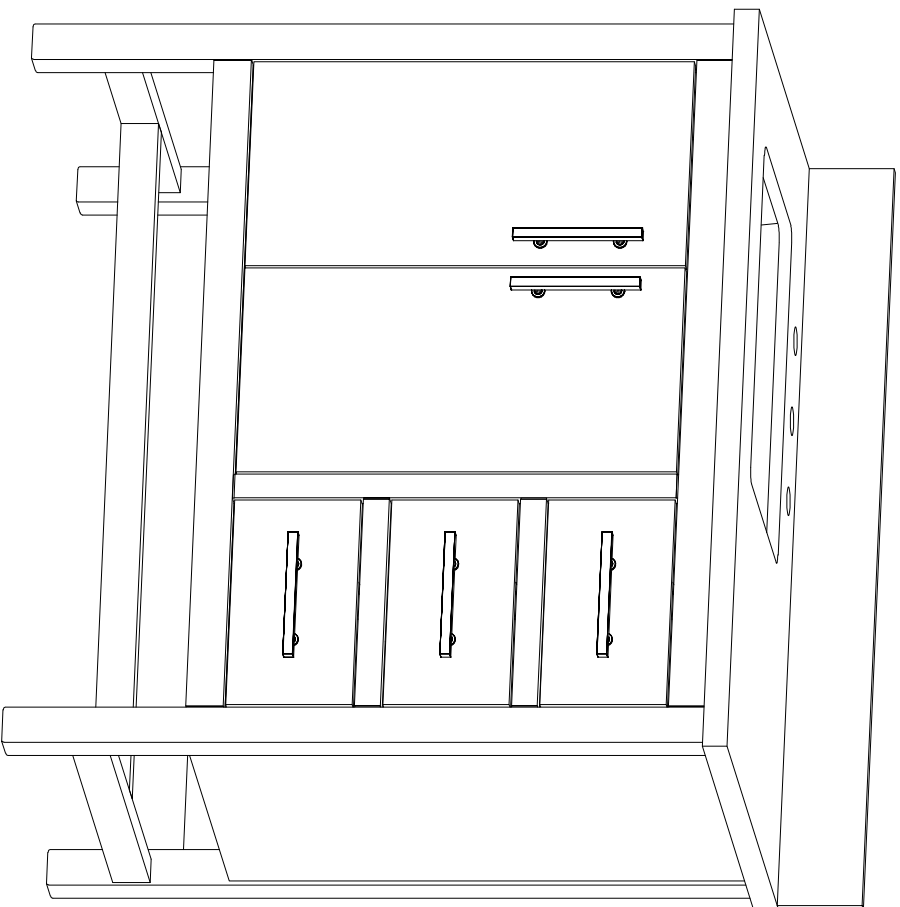

36-in Solon Vanity with Top

**BESTVIEW**  
INTERNATIONAL

BV-8679-37

**BESTVIEW**  
INTERNATIONAL

BV-8679-37