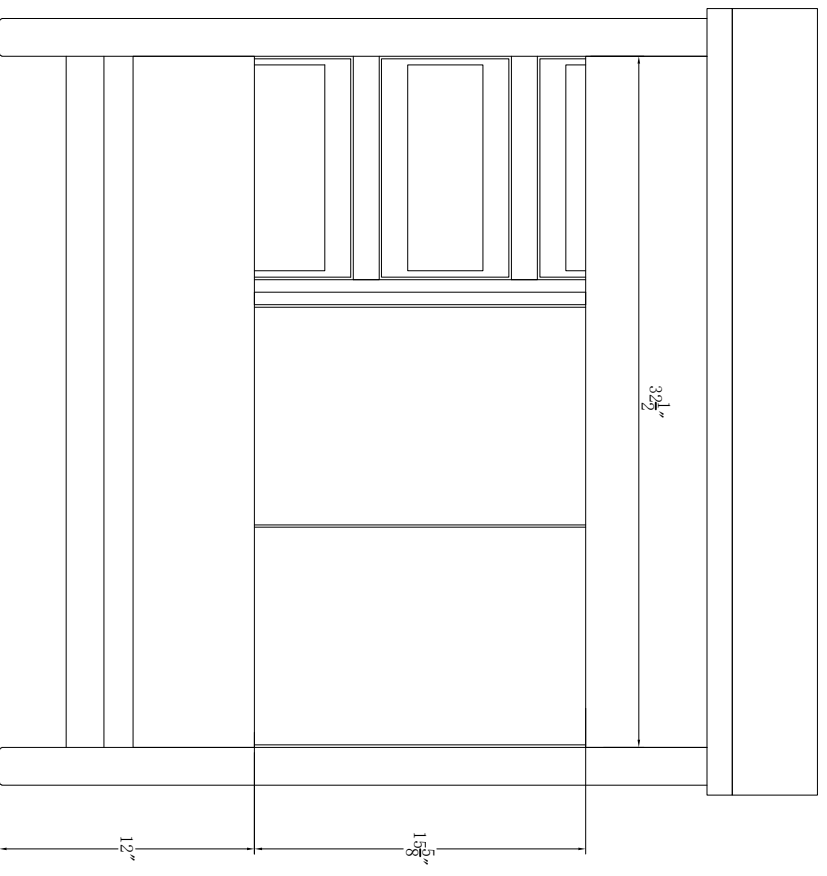

36-in Solon Vanity with Top

**BESTVIEW**  
INTERNATIONAL

BV-8679-37

**BESTVIEW**  
INTERNATIONAL

BV-8679-37

# WASH BASIN - PLUMBING CRITERIA