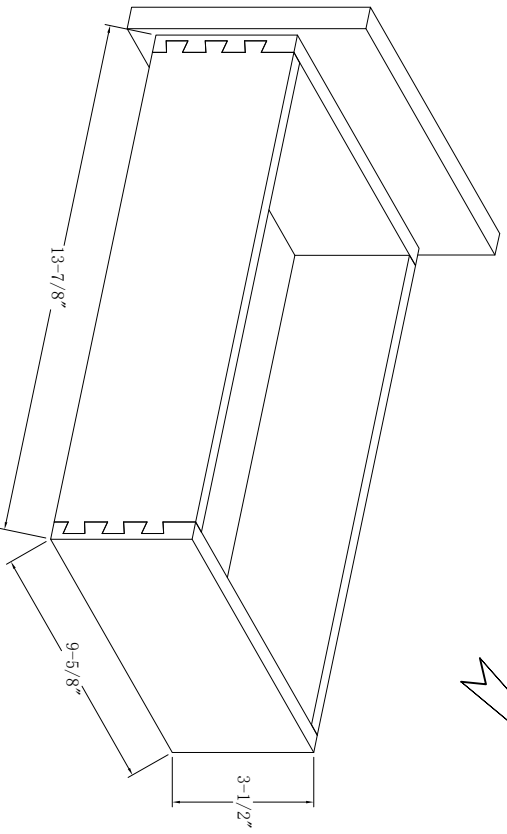

36-in Solon Vanity with Top

**BESTVIEW**  
INTERNATIONAL

BV-8679-37

**BESTVIEW**  
INTERNATIONAL

BV-8679-37