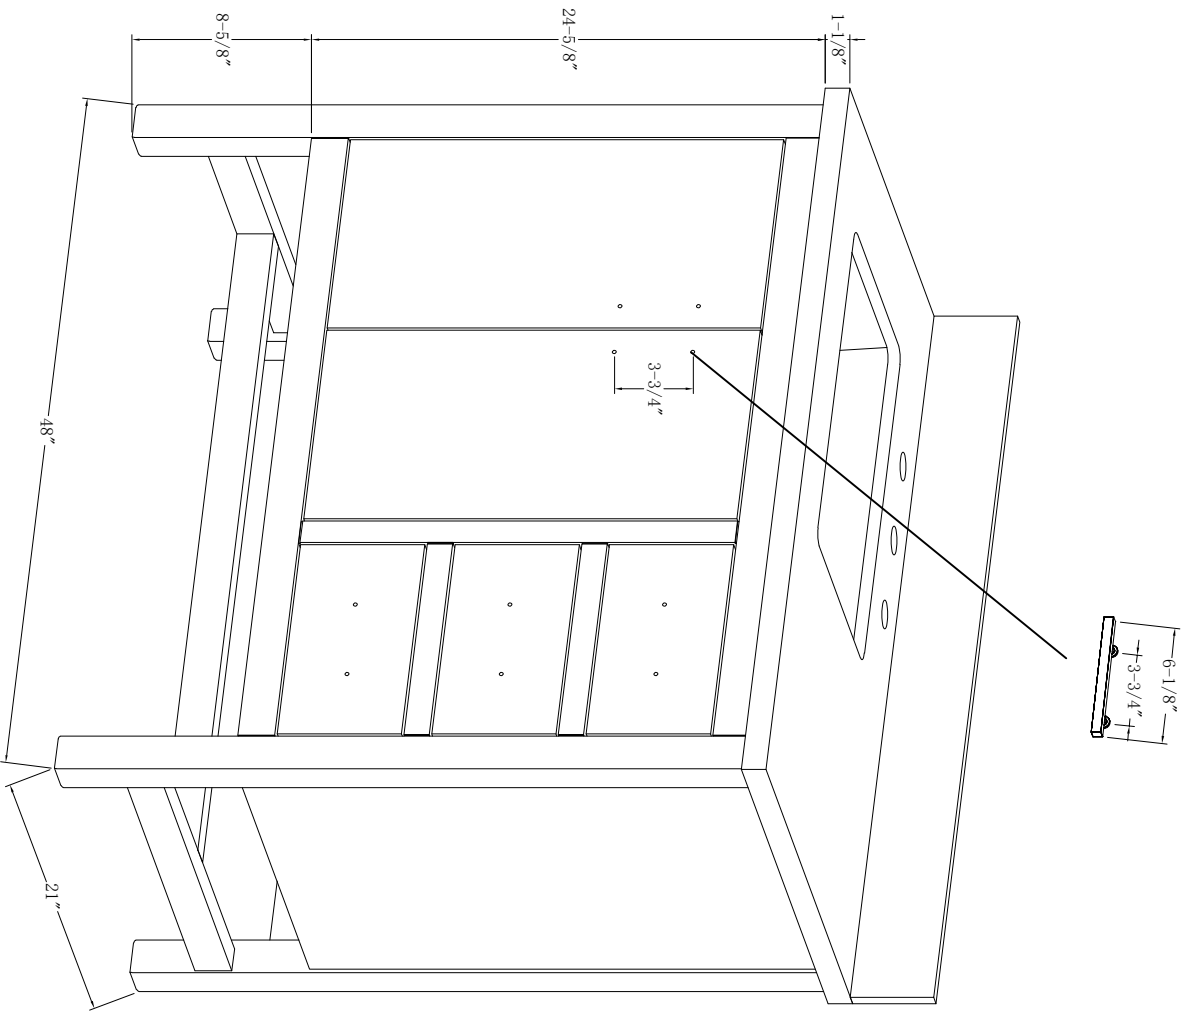

36-in Solon Vanity with Top

**BESTVIEW**  
INTERNATIONAL

BV-8679-37

**BESTVIEW**  
INTERNATIONAL

BV-8679-37

# WASH BASIN - PLUMBING CRITERIA