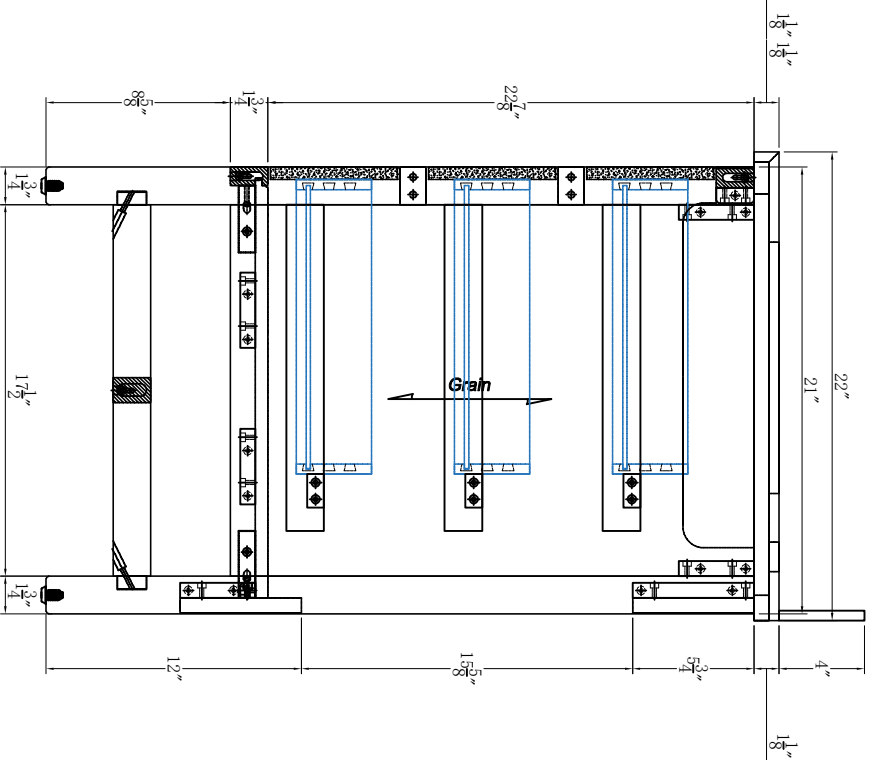

36-in Solon Vanity with Top

**BESTVIEW**  
INTERNATIONAL

BV-8679-37

**BESTVIEW**  
INTERNATIONAL

BV-8679-37

# WASH BASIN - PLUMBING CRITERIA