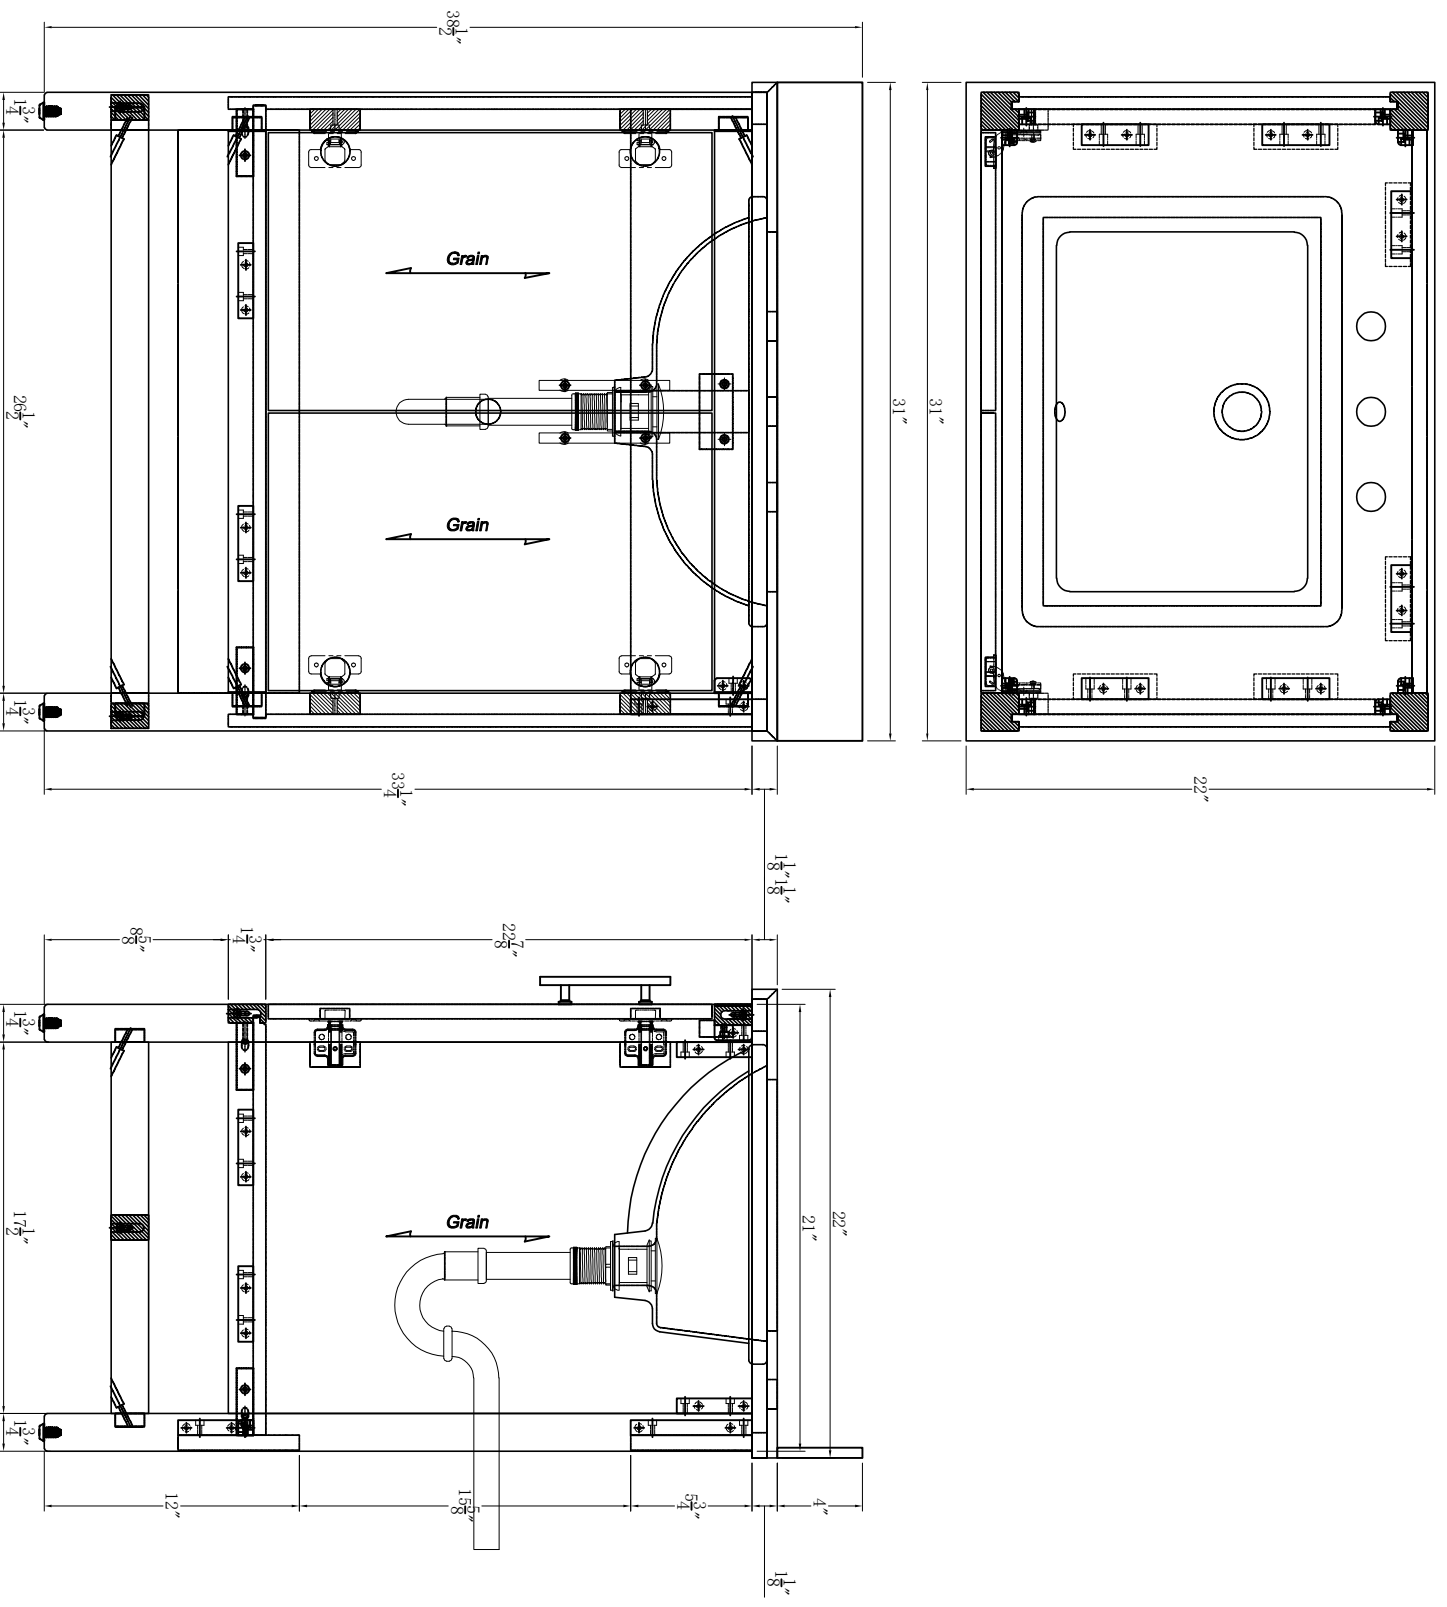

# 30-in Solon Vanity with Top

# WASH BASIN - PLUMBING CRITERIA