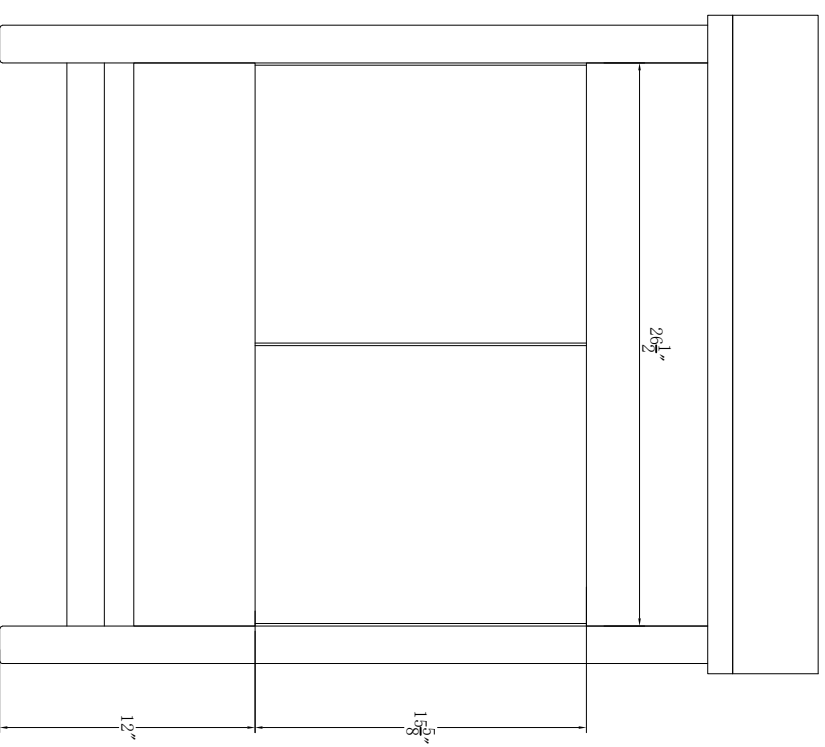

# 30-in Solon Vanity with Top

# WASH BASIN - PLUMBING CRITERIA