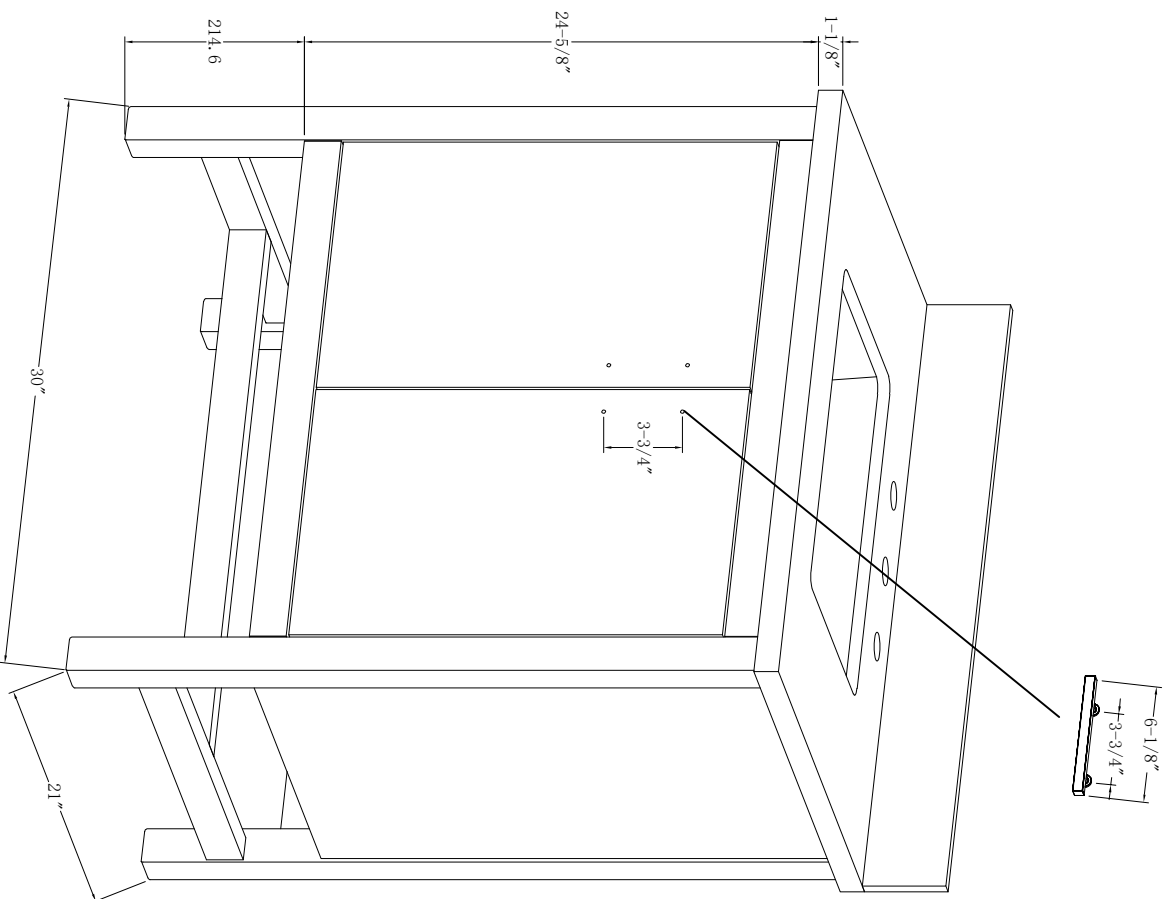

# 30-in Solon Vanity with Top

# WASH BASIN - PLUMBING CRITERIA