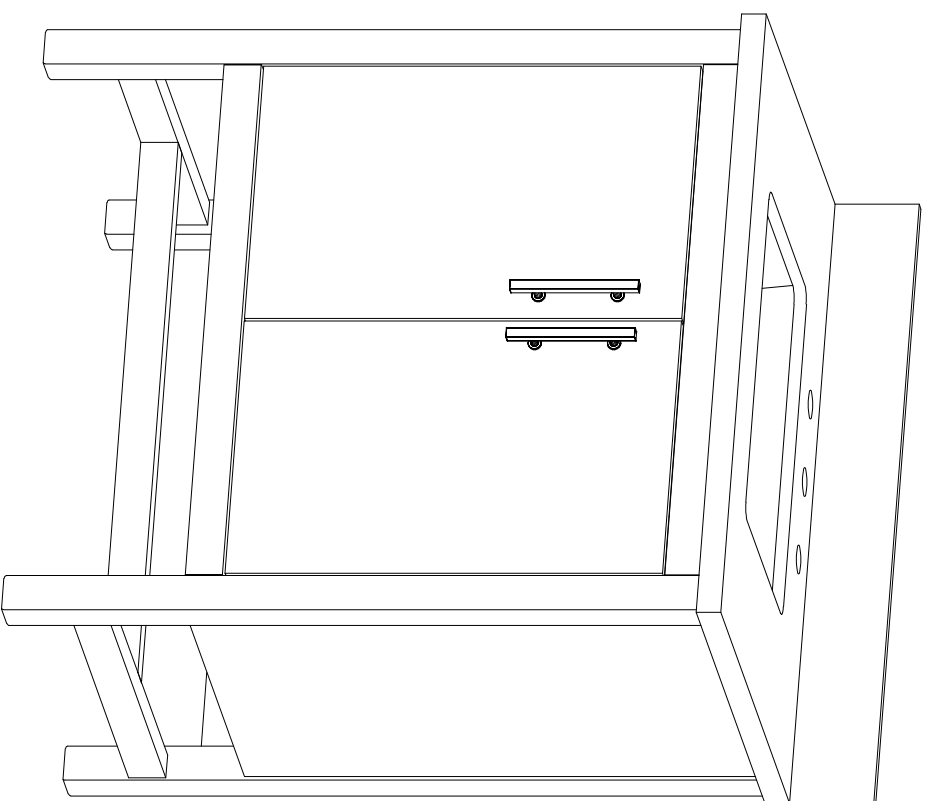

# 30-in Solon Vanity with Top

# WASH BASIN - PLUMBING CRITERIA