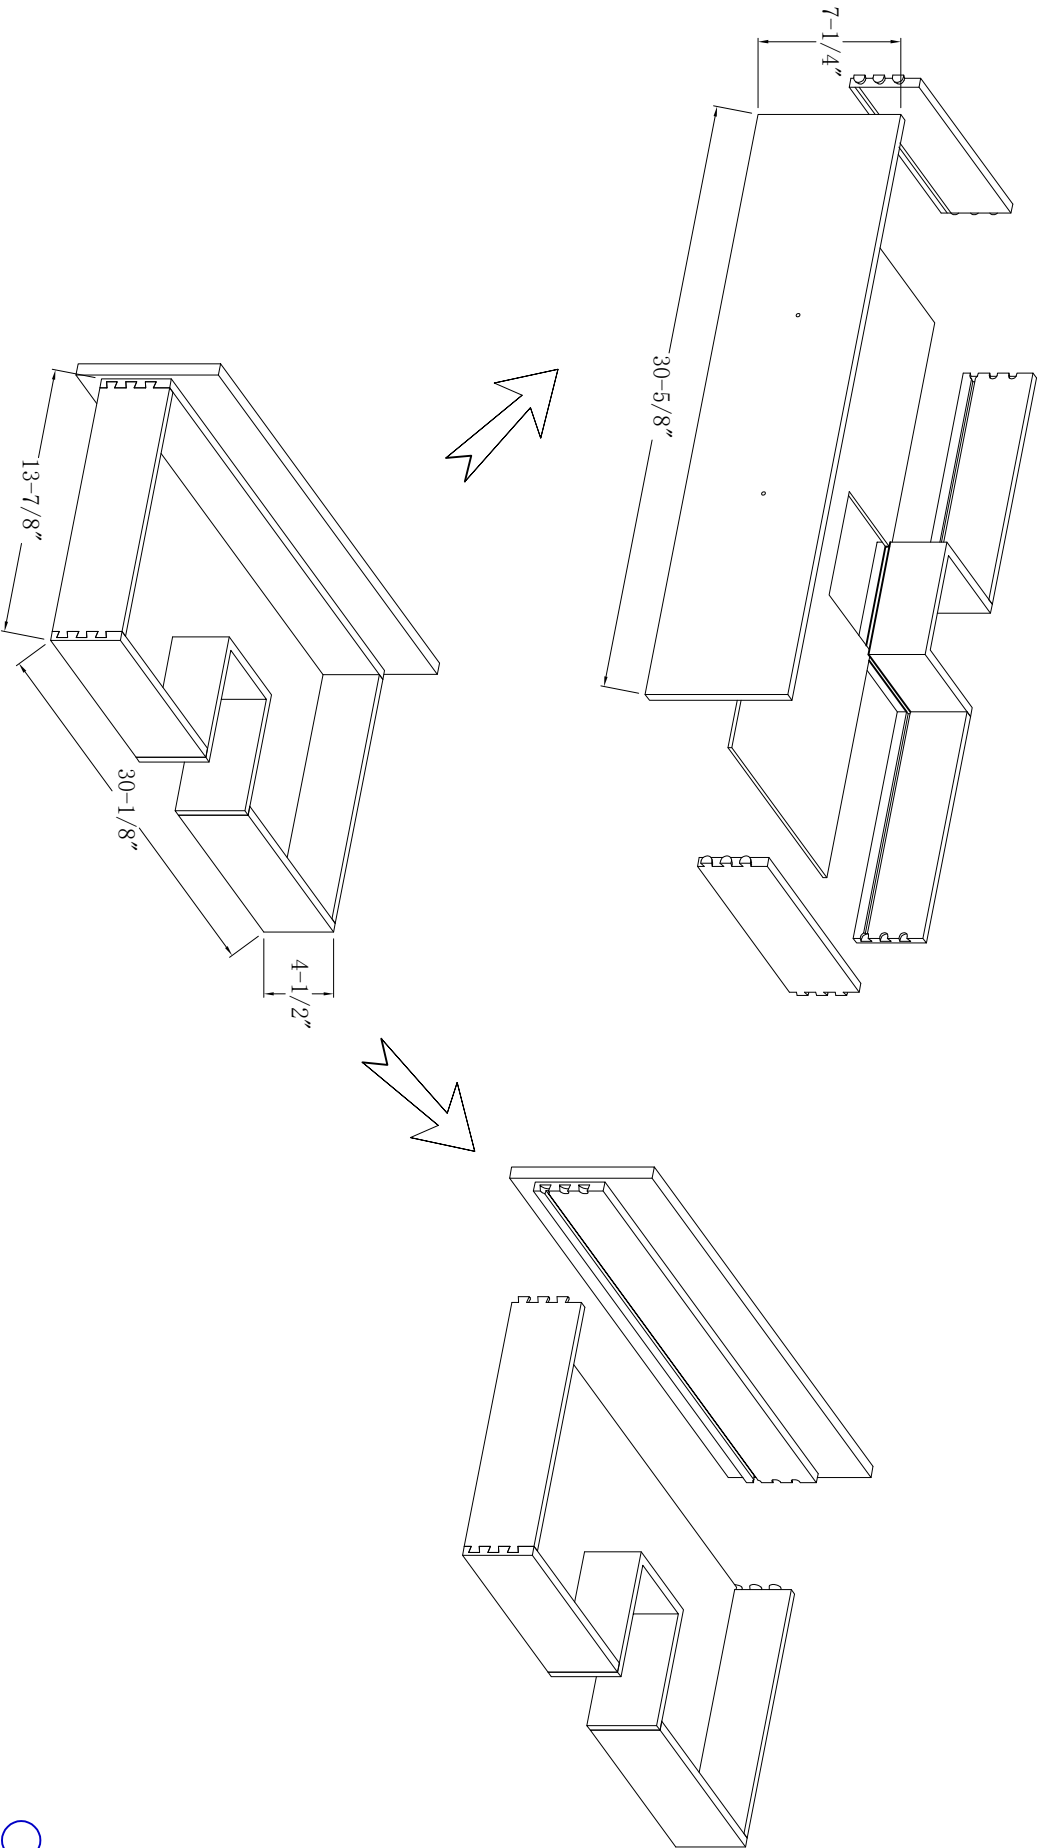

36-in Safford Vanity with Top

BESTVIEW
INTERNATIONAL

BV-8701-37

WASH BASIN - PLUMBING CRITERIA