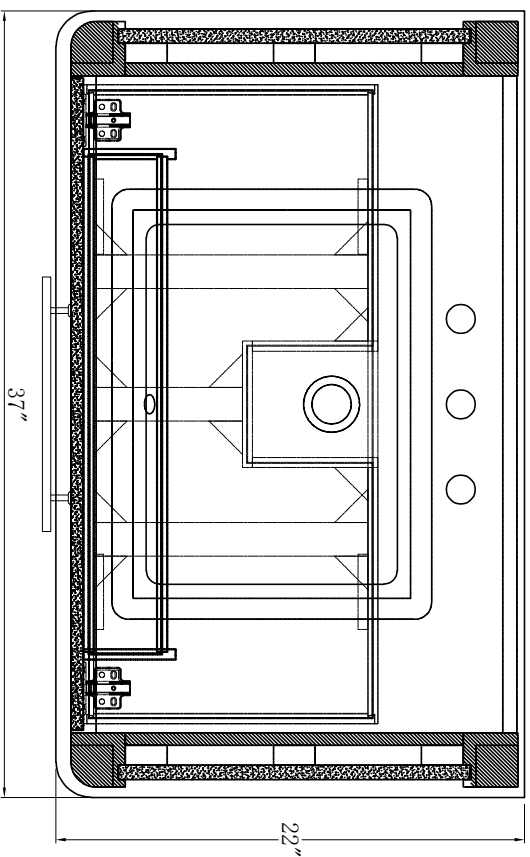

36-in Safford Vanity with Top

BESTVIEW
INTERNATIONAL

BV-8701-37

WASH BASIN - PLUMBING CRITERIA