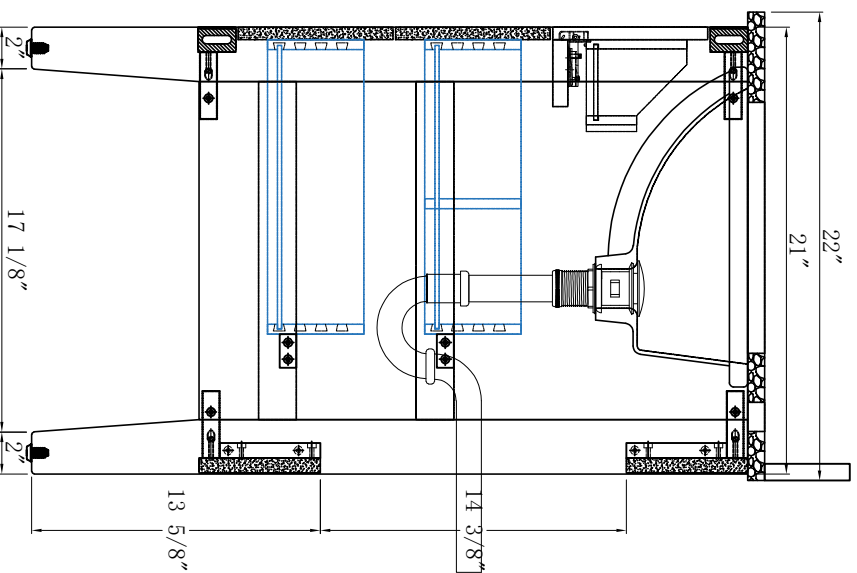

36-in Safford Vanity with Top

BESTVIEW
INTERNATIONAL

BV-8701-37

WASH BASIN - PLUMBING CRITERIA