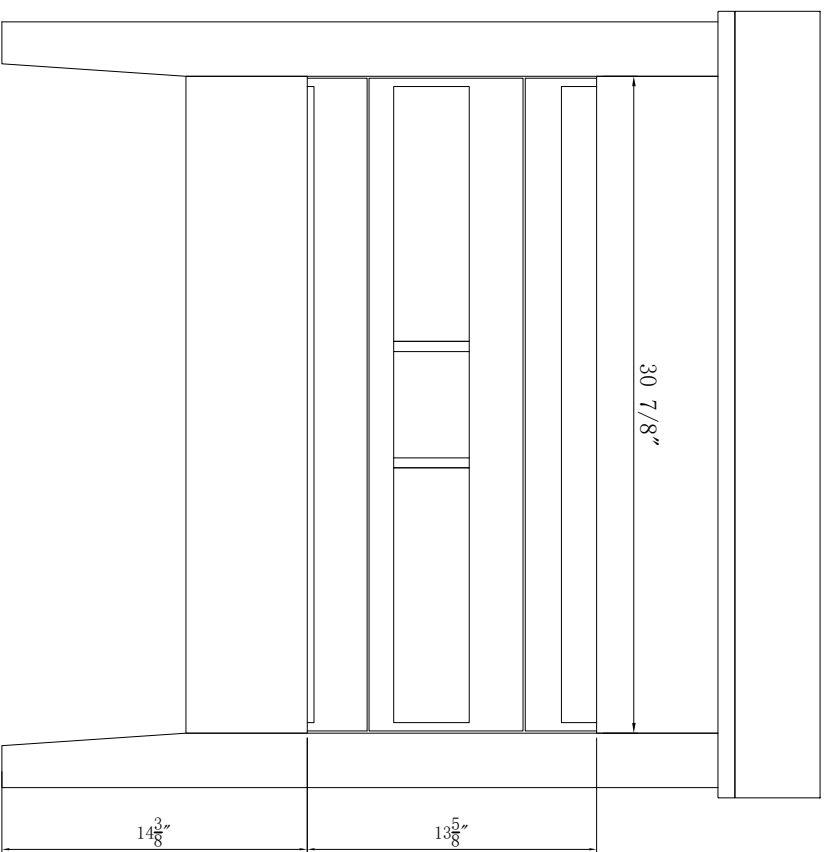

36-in Safford Vanity with Top

BESTVIEW
INTERNATIONAL

BV-8701-37

WASH BASIN - PLUMBING CRITERIA