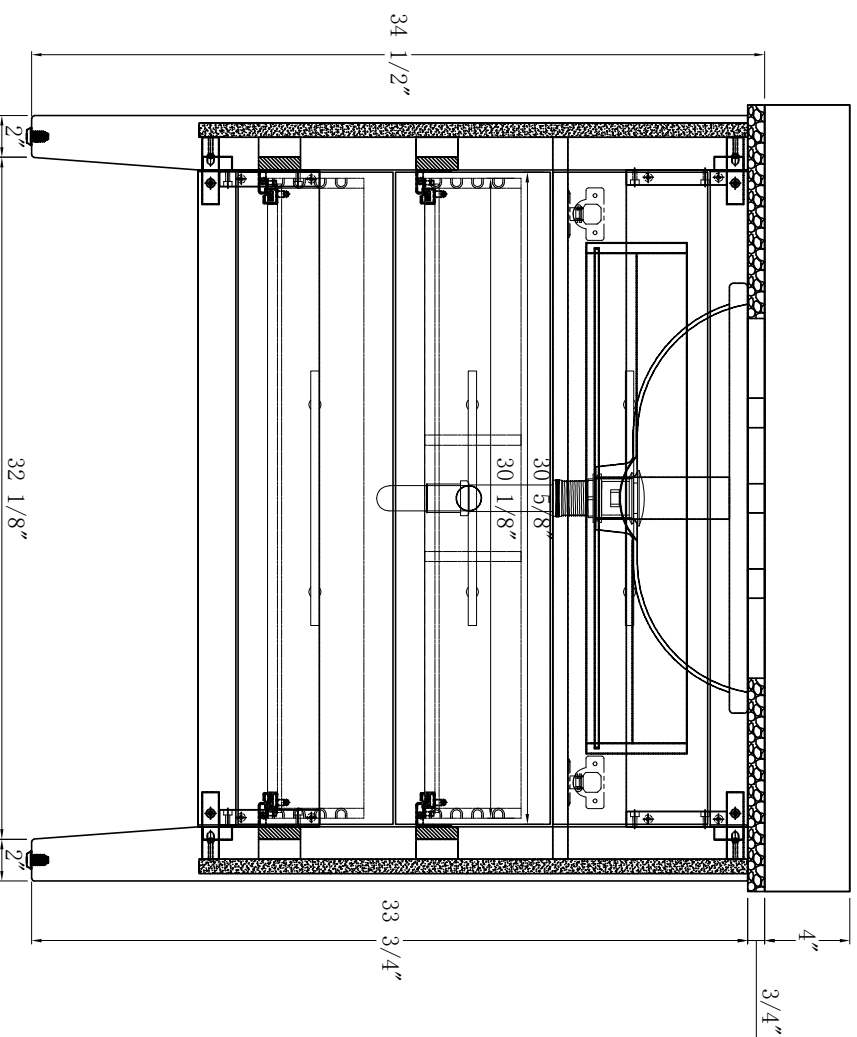

36-in Safford Vanity with Top

BESTVIEW
INTERNATIONAL

BV-8701-37

WASH BASIN - PLUMBING CRITERIA