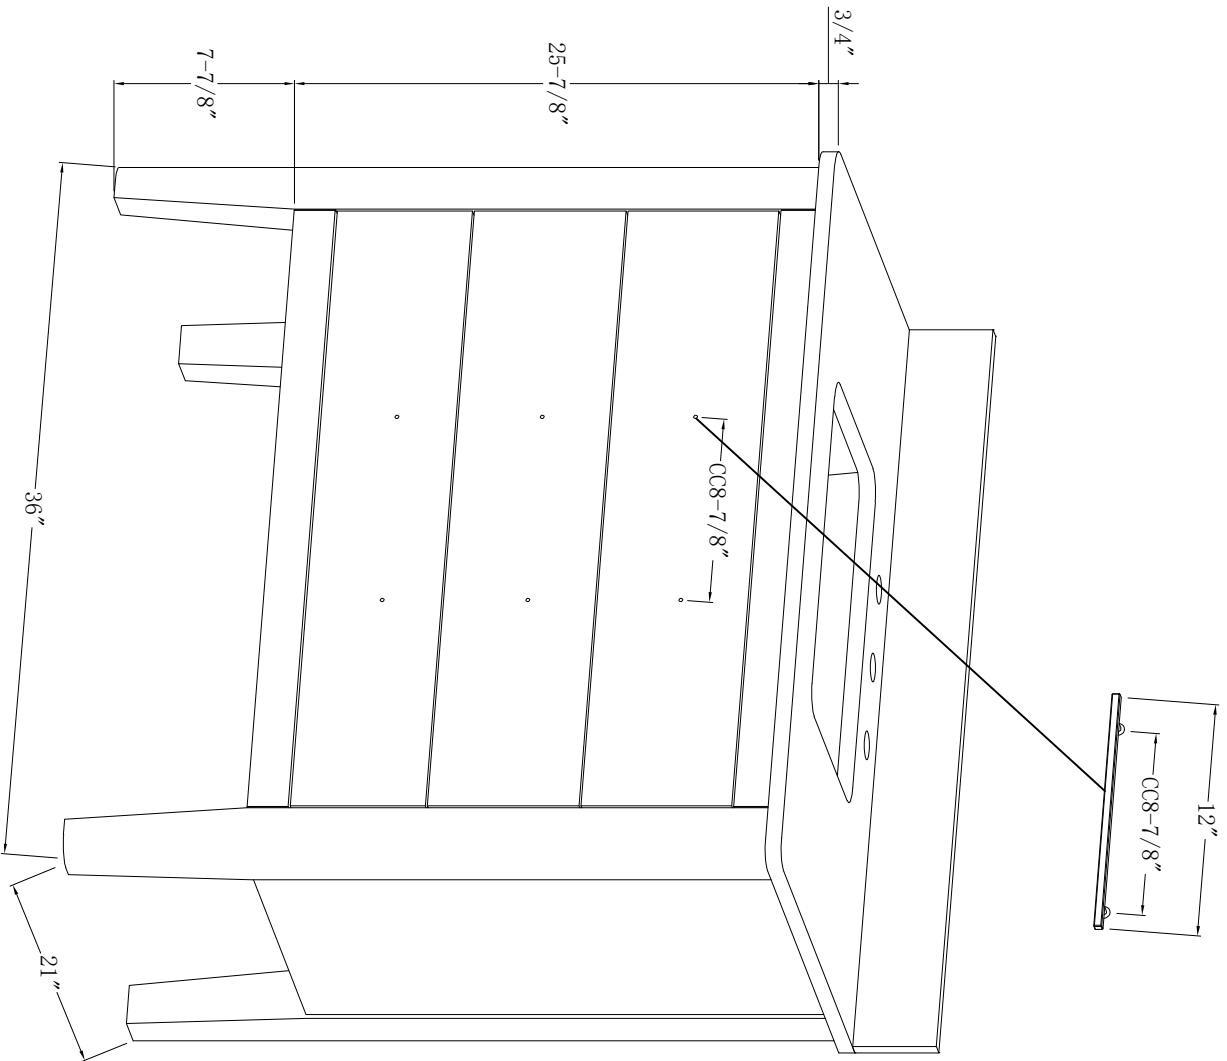

36-in Safford Vanity with Top

BESTVIEW
INTERNATIONAL

BV-8701-37

WASH BASIN - PLUMBING CRITERIA