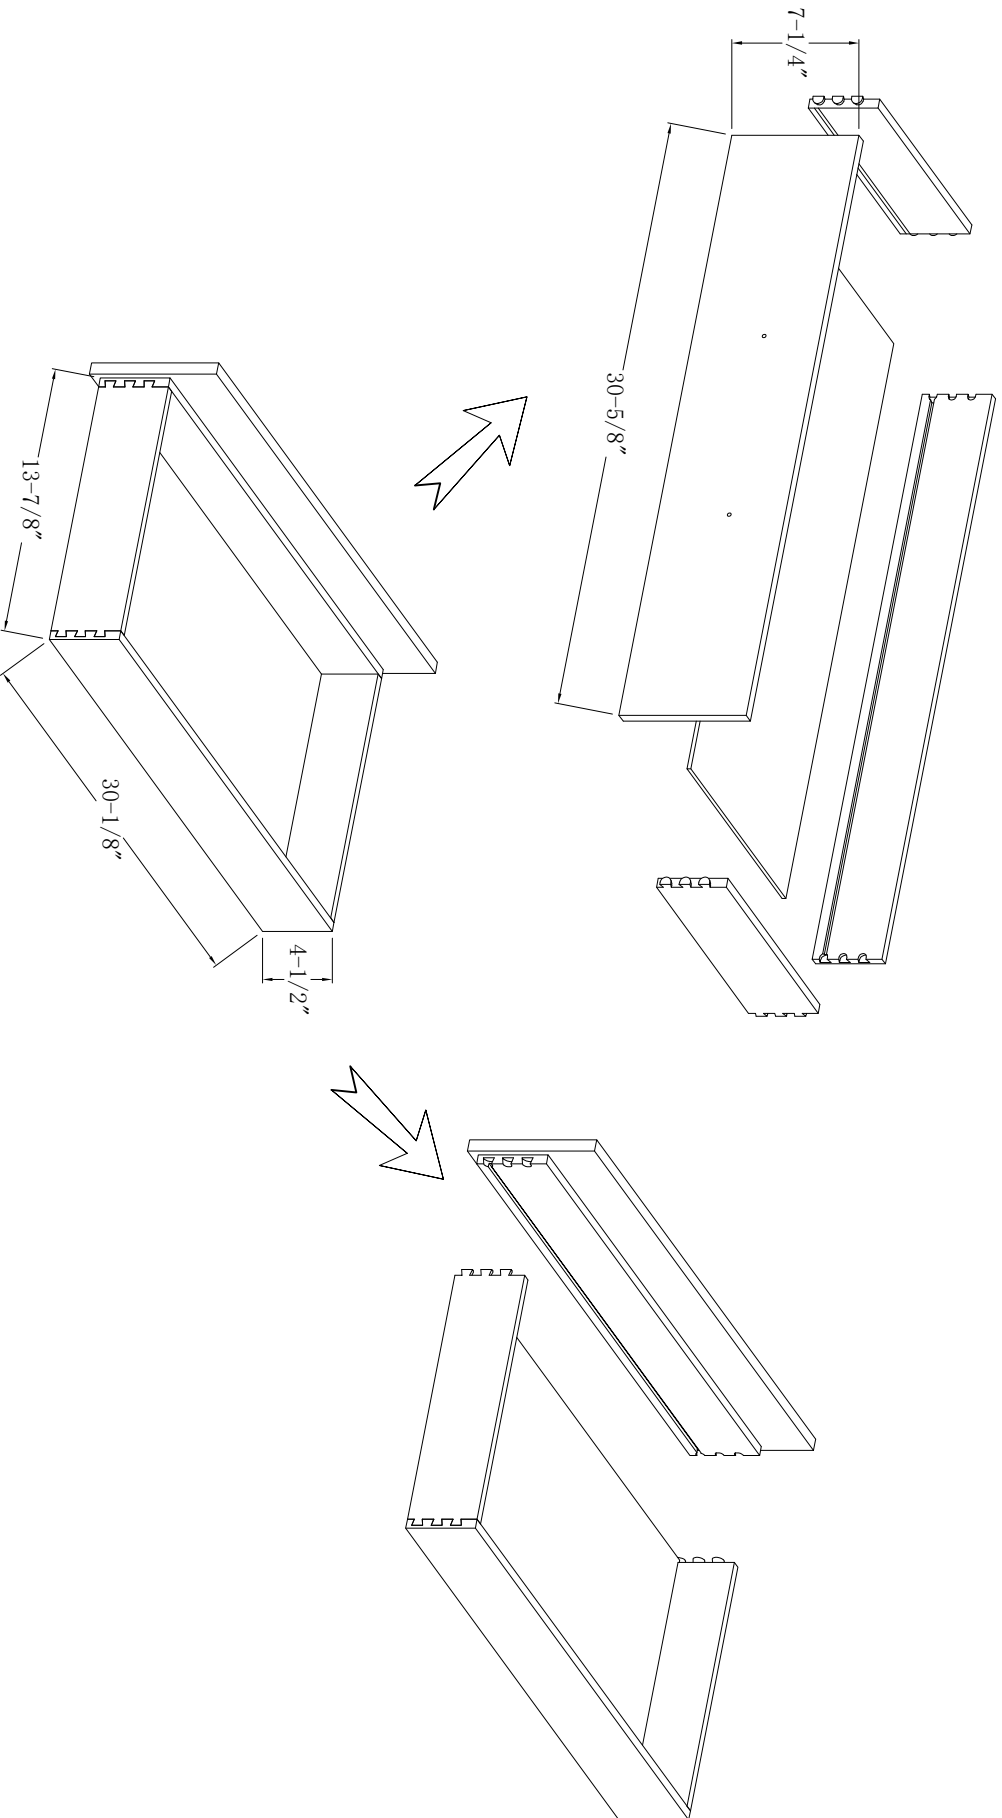

36-in Safford Vanity with Top

BESTVIEW
INTERNATIONAL

BV-8701-37

WASH BASIN - PLUMBING CRITERIA