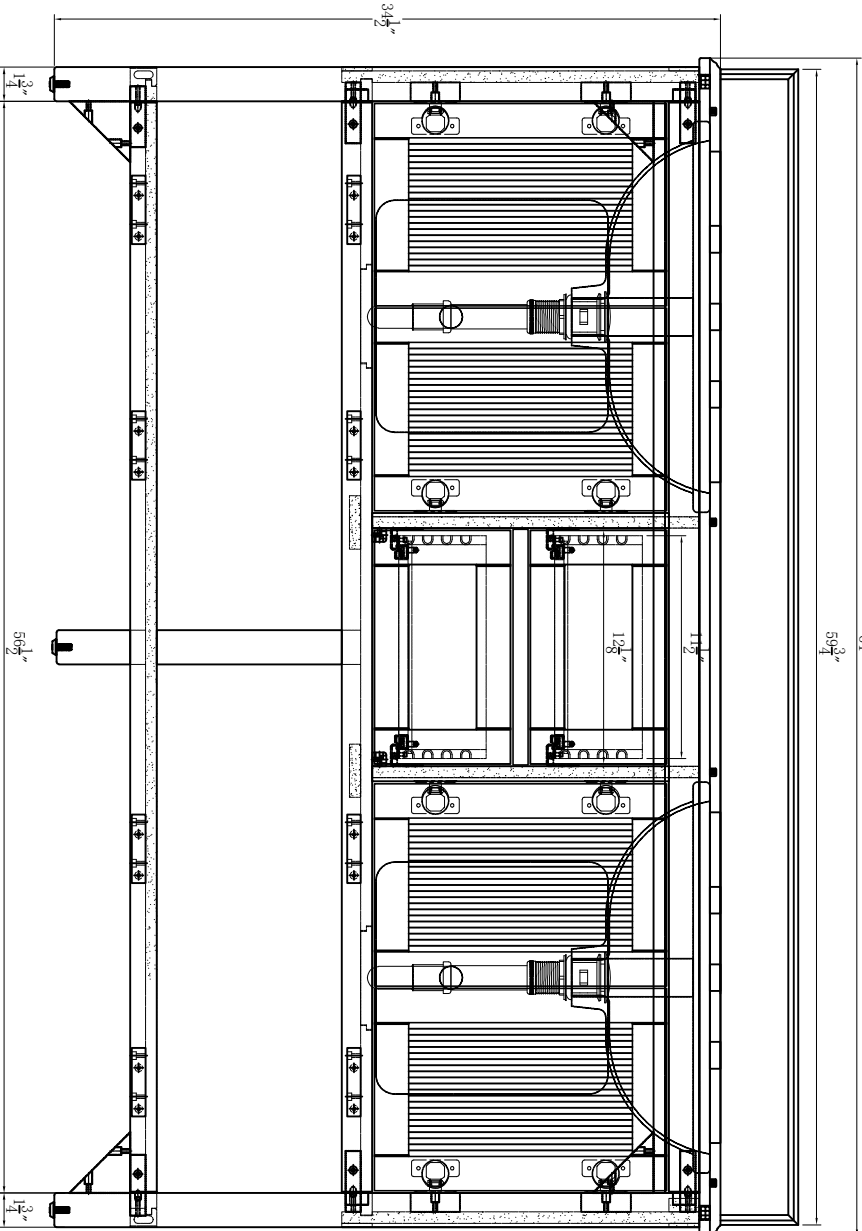

60-in Salem Vanity with Top

BEST VIEW
 INTERNATIONAL

BV-8673-61

BESTVIEW
INTERNATIONAL

BV-8673-61

WASH BASIN - PLUMBING CRITERIA