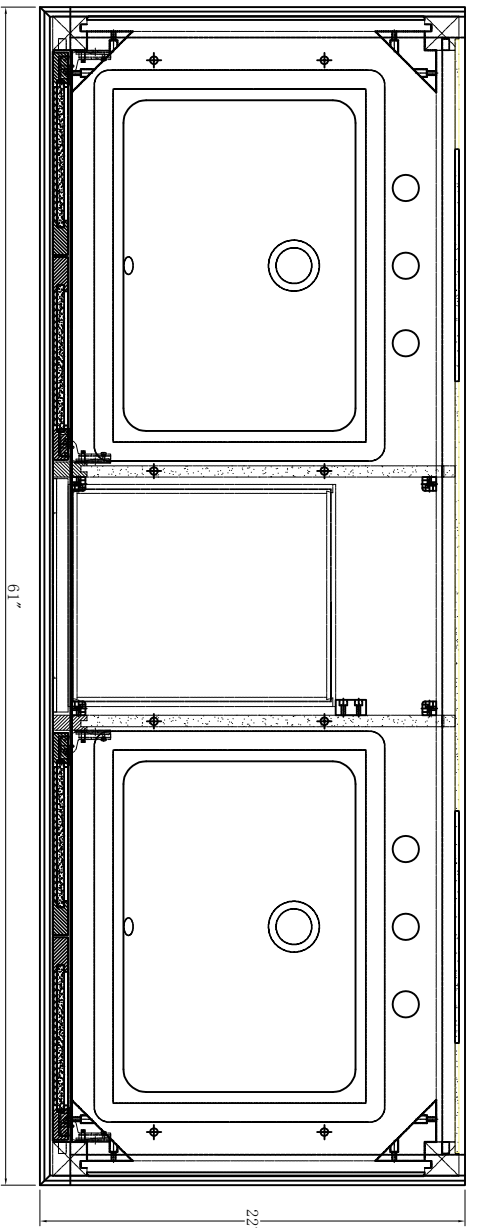

60-in Salem Vanity with Top

BEST VIEW
 INTERNATIONAL

BV-8673-61

BESTVIEW
INTERNATIONAL

BV-8673-61

WASH BASIN - PLUMBING CRITERIA