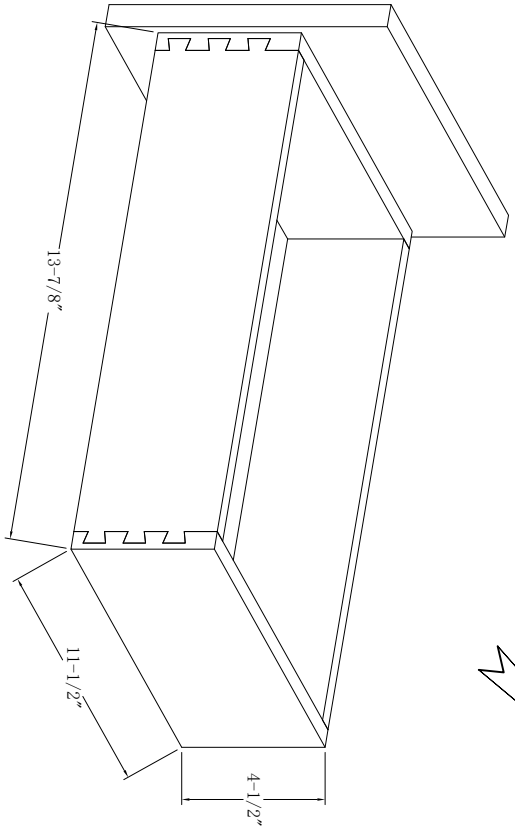

60-in Salem Vanity with Top

BEST VIEW
 INTERNATIONAL

BV-8673-61

BESTVIEW
INTERNATIONAL

BV-8673-61

WASH BASIN - PLUMBING CRITERIA