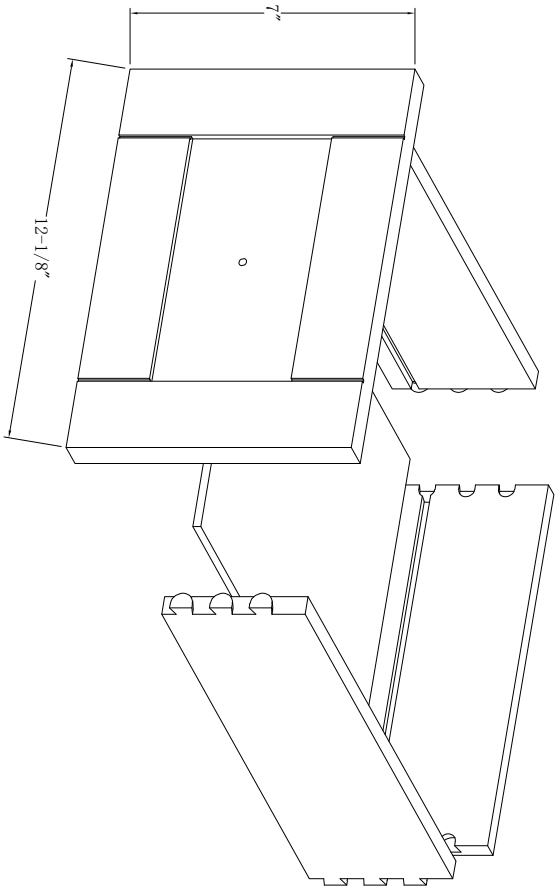

60-in Salem Vanity with Top

BEST VIEW
 INTERNATIONAL

BV-8673-61

BESTVIEW
INTERNATIONAL

BV-8673-61

WASH BASIN - PLUMBING CRITERIA