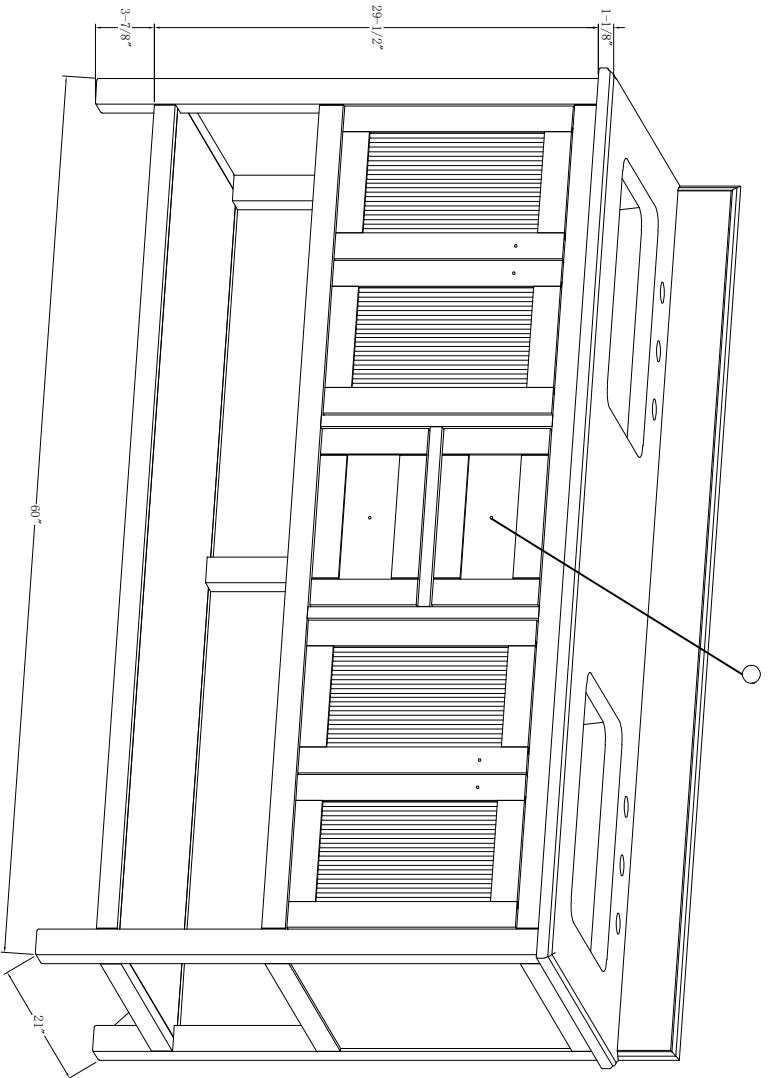

60-in Salem Vanity with Top

BEST VIEW
 INTERNATIONAL

BV-8673-61

BESTVIEW
INTERNATIONAL

BV-8673-61

WASH BASIN - PLUMBING CRITERIA