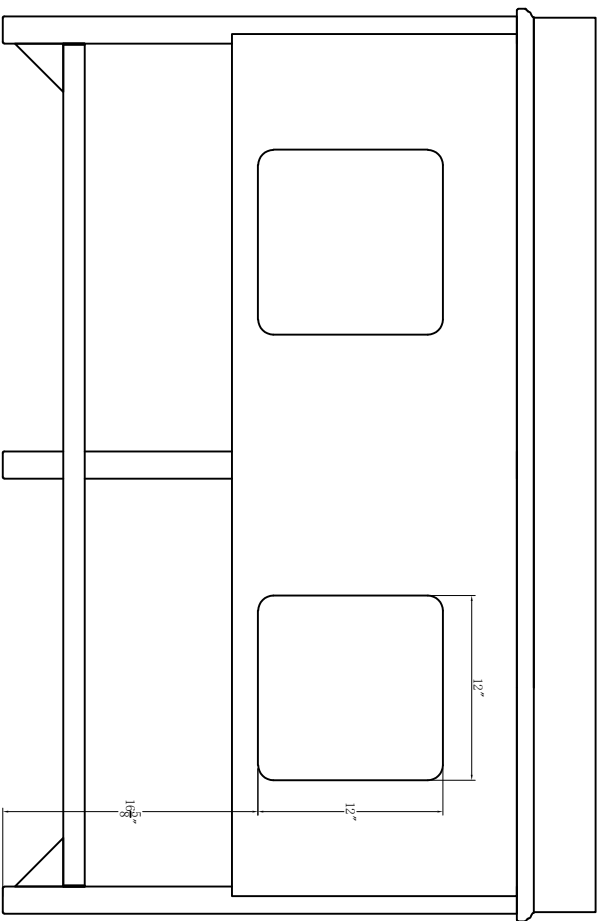

60-in Salem Vanity with Top

BEST VIEW
 INTERNATIONAL

BV-8673-61

BESTVIEW
INTERNATIONAL

BV-8673-61

WASH BASIN - PLUMBING CRITERIA