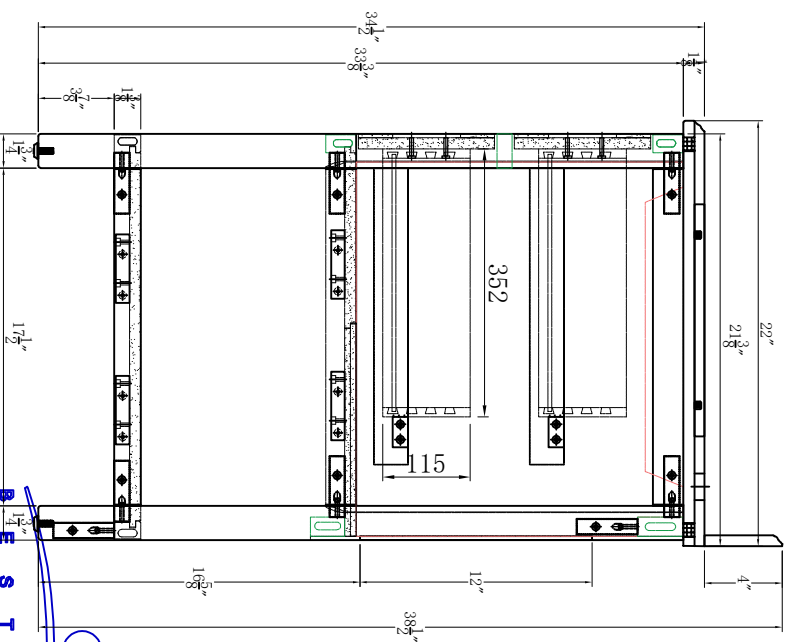

60-in Salem Vanity with Top

BEST VIEW
 INTERNATIONAL

BV-8673-61

BESTVIEW
INTERNATIONAL

BV-8673-61

WASH BASIN - PLUMBING CRITERIA