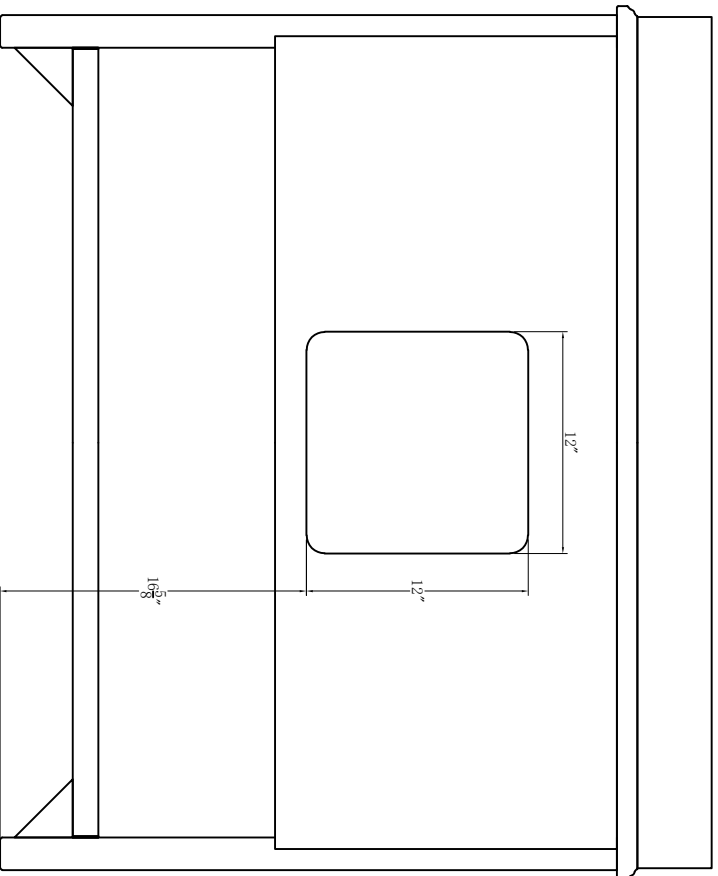

49-in Salem Vanity with Top

# WASH BASIN - PLUMBING CRITERIA