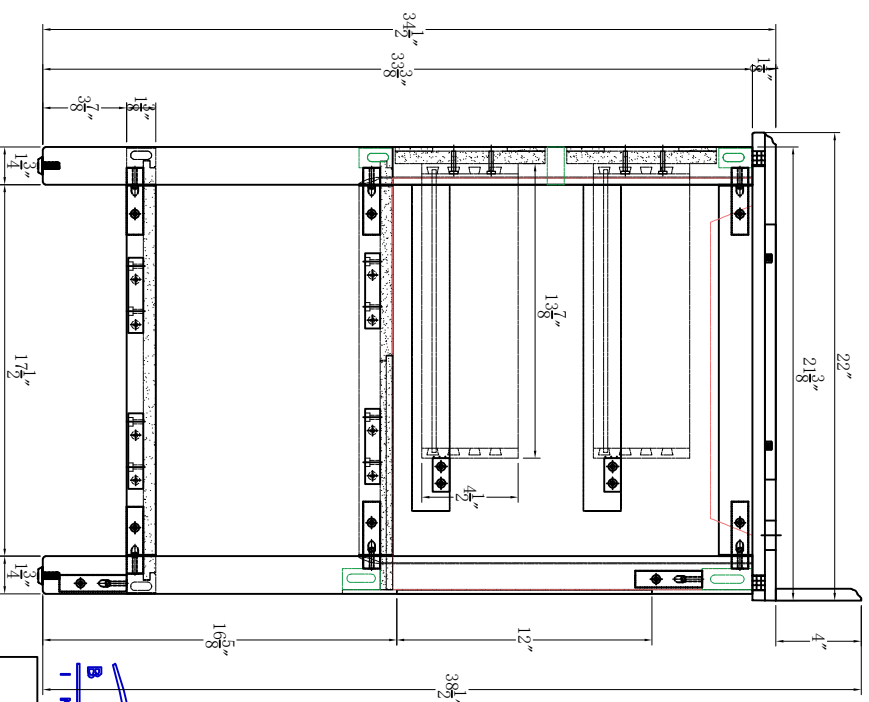

49-in Salem Vanity with Top

# WASH BASIN - PLUMBING CRITERIA