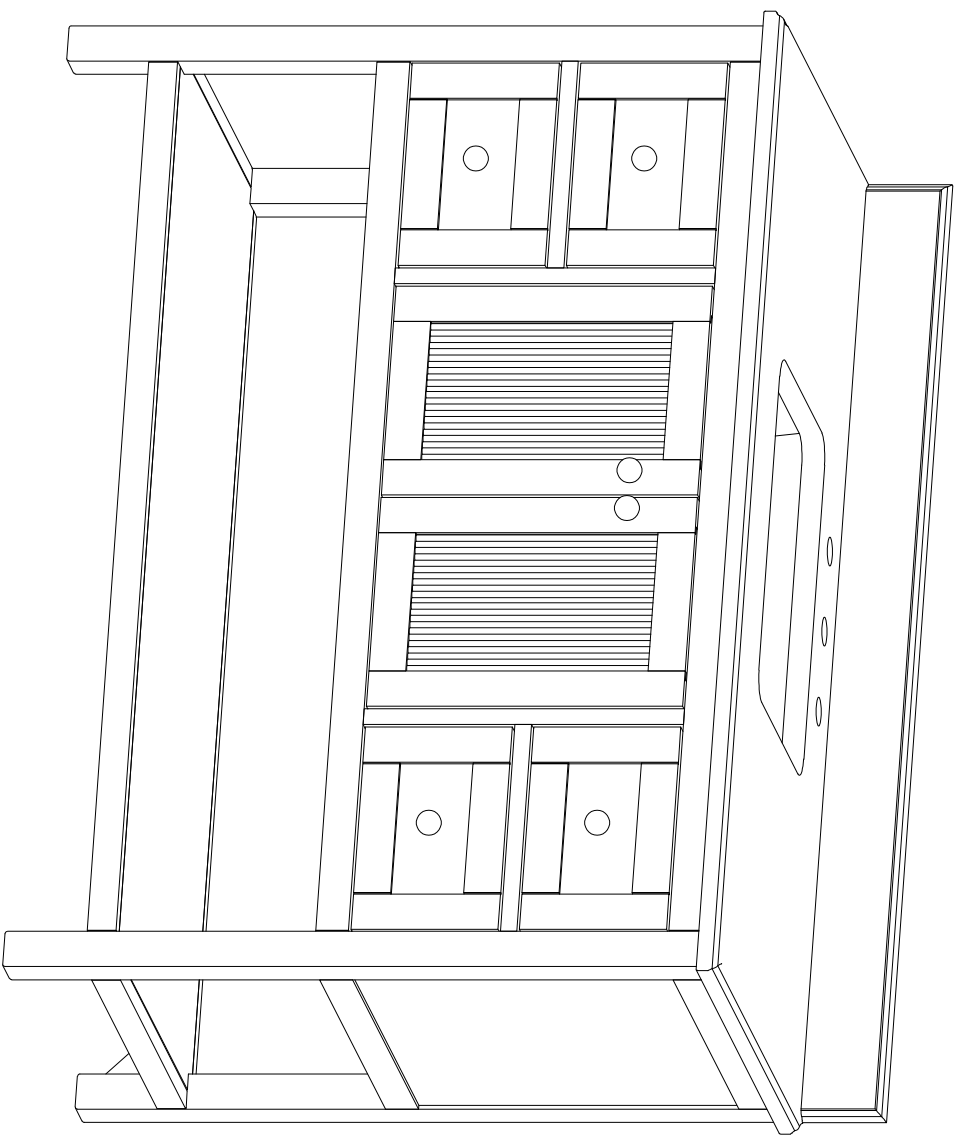

49-in Salem Vanity with Top

# WASH BASIN - PLUMBING CRITERIA