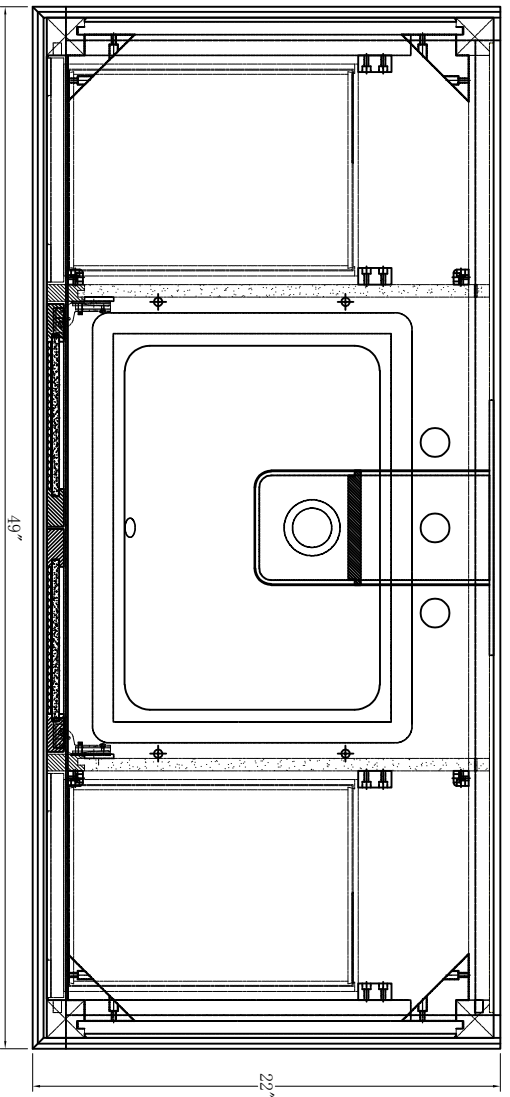

49-in Salem Vanity with Top

# WASH BASIN - PLUMBING CRITERIA