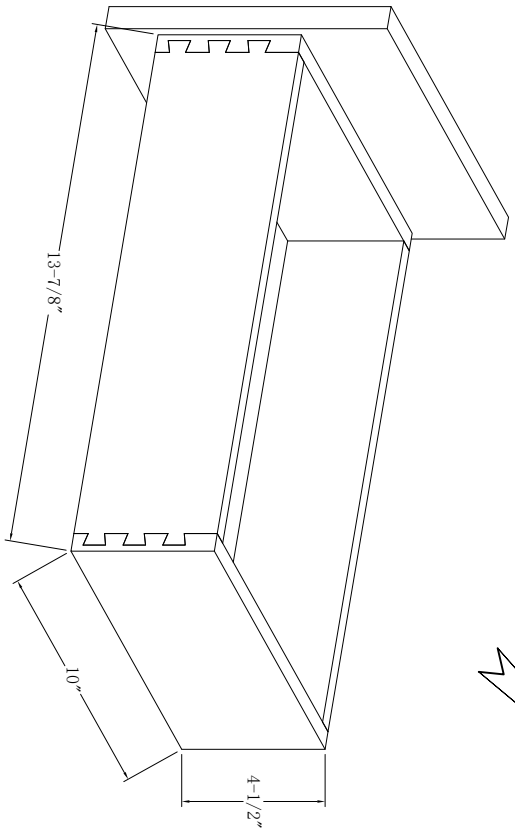

49-in Salem Vanity with Top