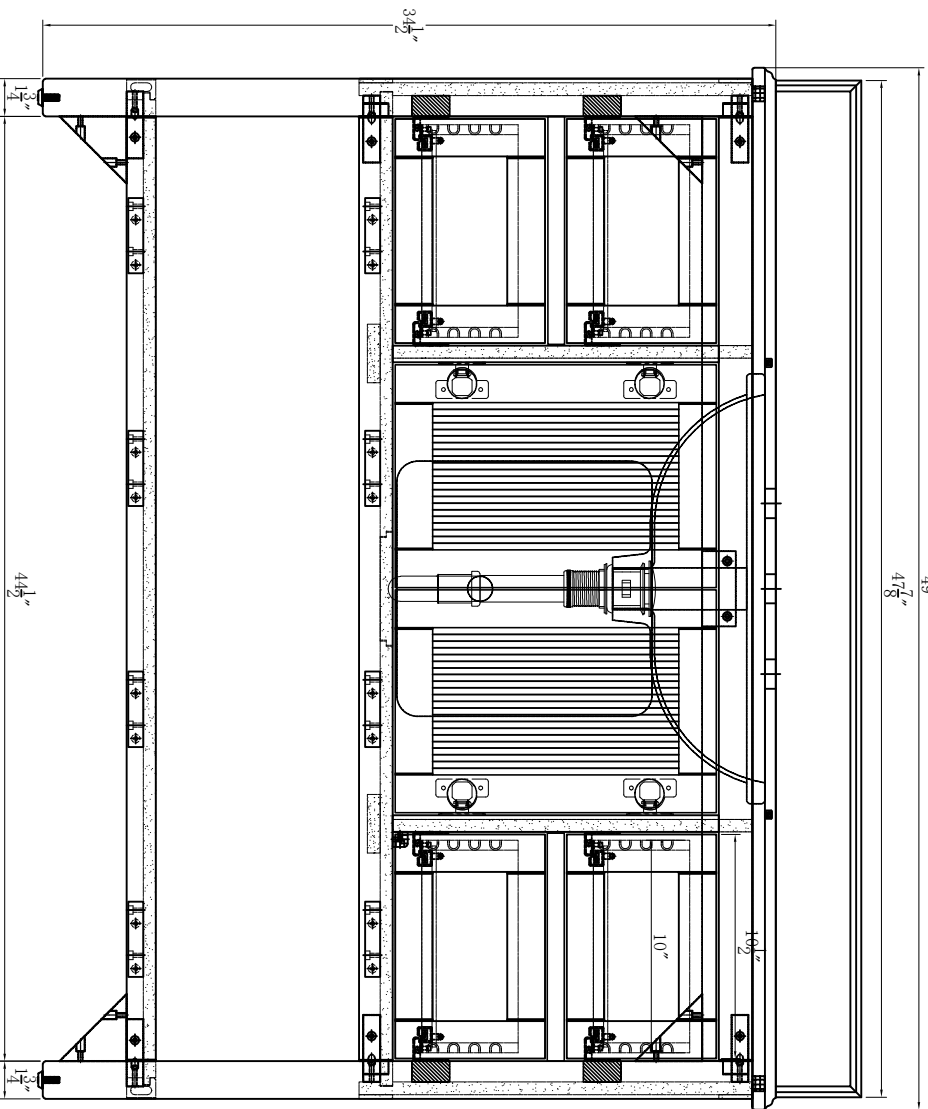

49-in Salem Vanity with Top

# WASH BASIN - PLUMBING CRITERIA