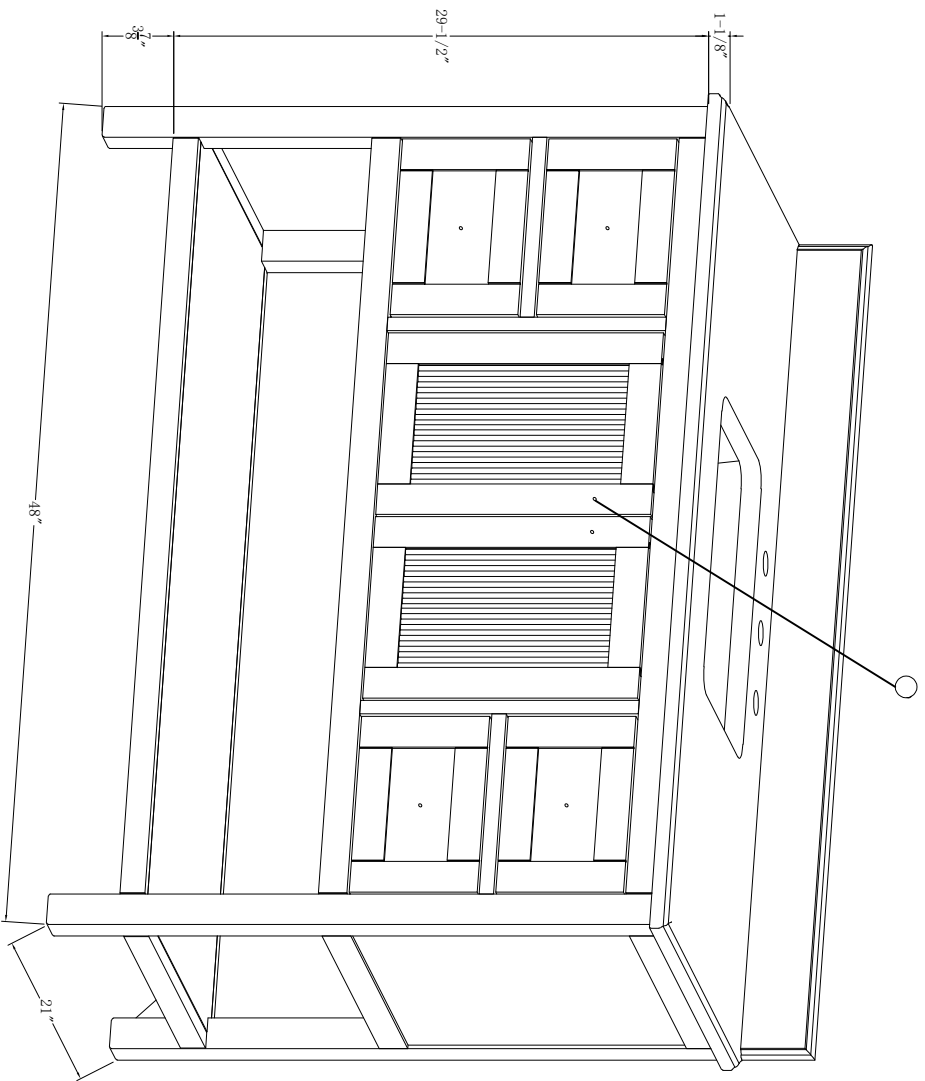

49-in Salem Vanity with Top

# WASH BASIN - PLUMBING CRITERIA