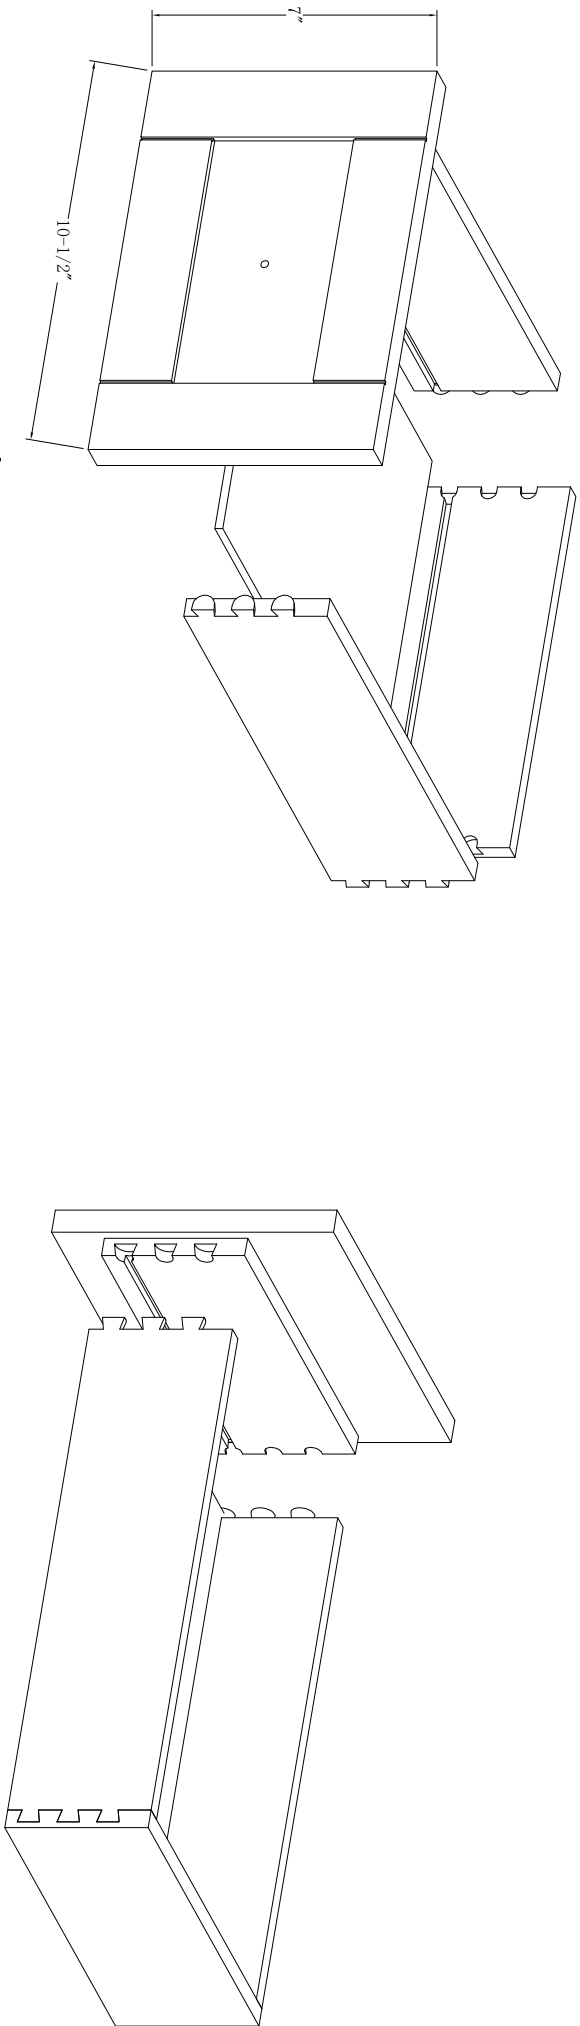

49-in Salem Vanity with Top

# WASH BASIN - PLUMBING CRITERIA