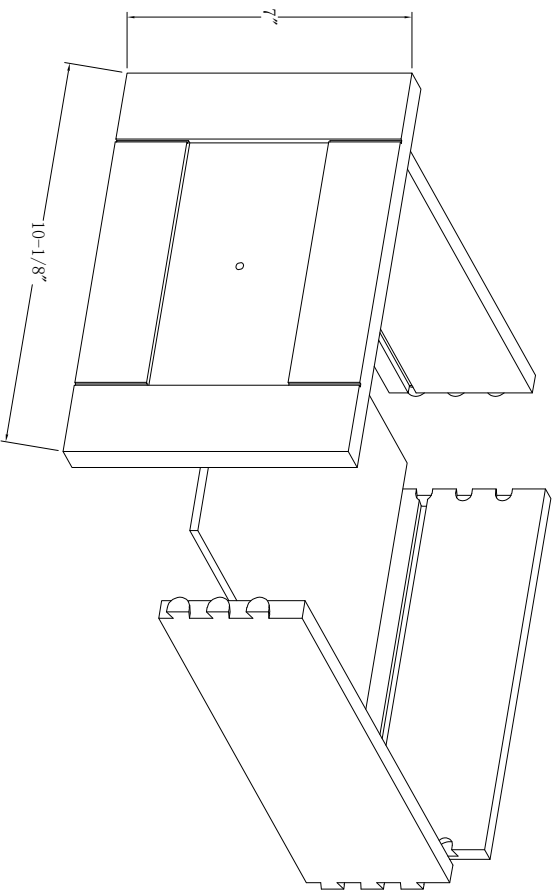

37" Salem Vanity with Top

**BESTVIEW**  
INTERNATIONAL

BV-8673-37

# WASH BASIN - PLUMBING CRITERIA