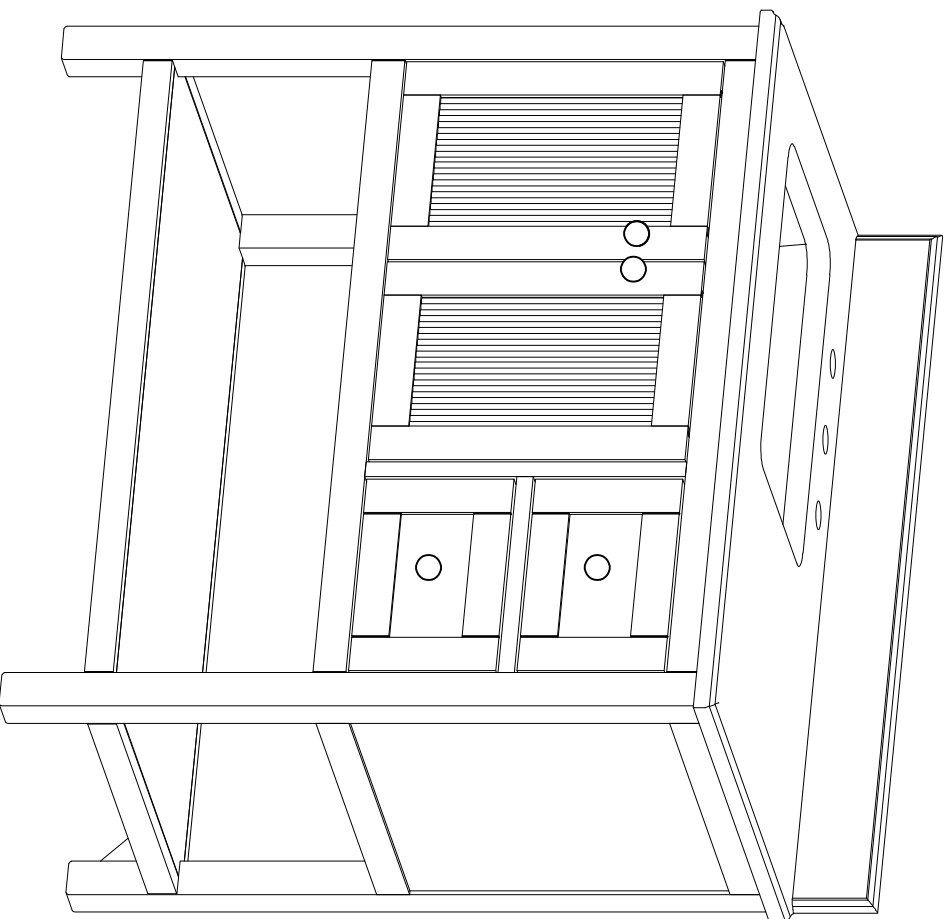

37" Salem Vanity with Top

**BESTVIEW**  
INTERNATIONAL

BV-8673-37

# WASH BASIN - PLUMBING CRITERIA