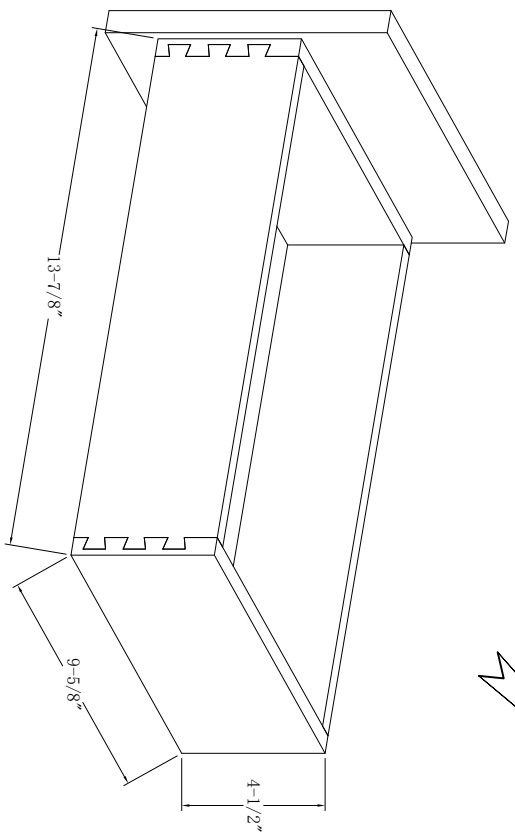

37" Salem Vanity with Top

**BESTVIEW**  
INTERNATIONAL

BV-8673-37