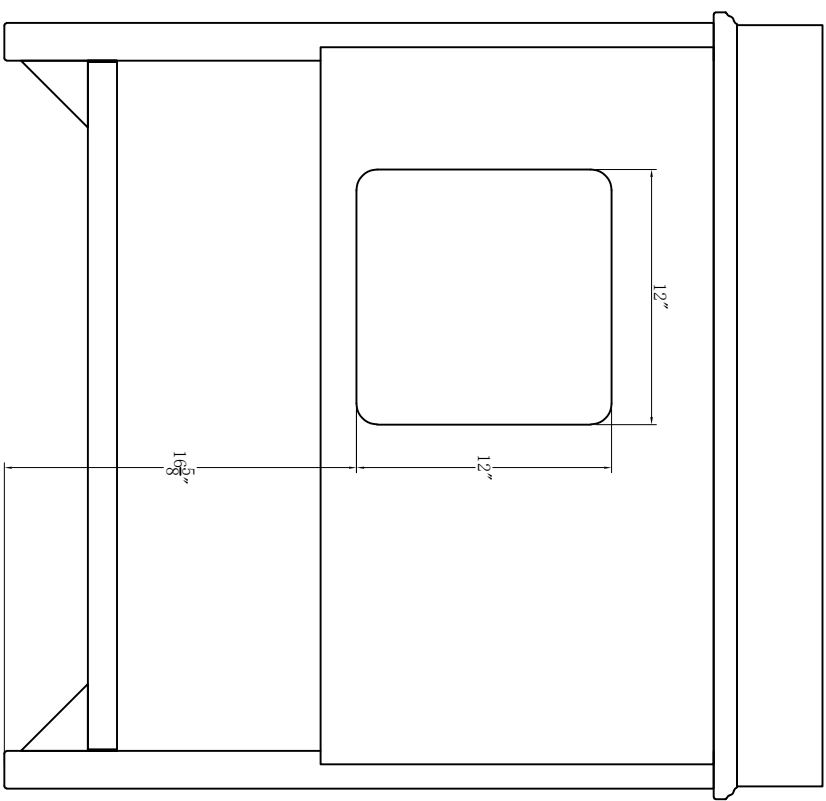

37" Salem Vanity with Top

**BESTVIEW**  
INTERNATIONAL

BV-8673-37

# WASH BASIN - PLUMBING CRITERIA