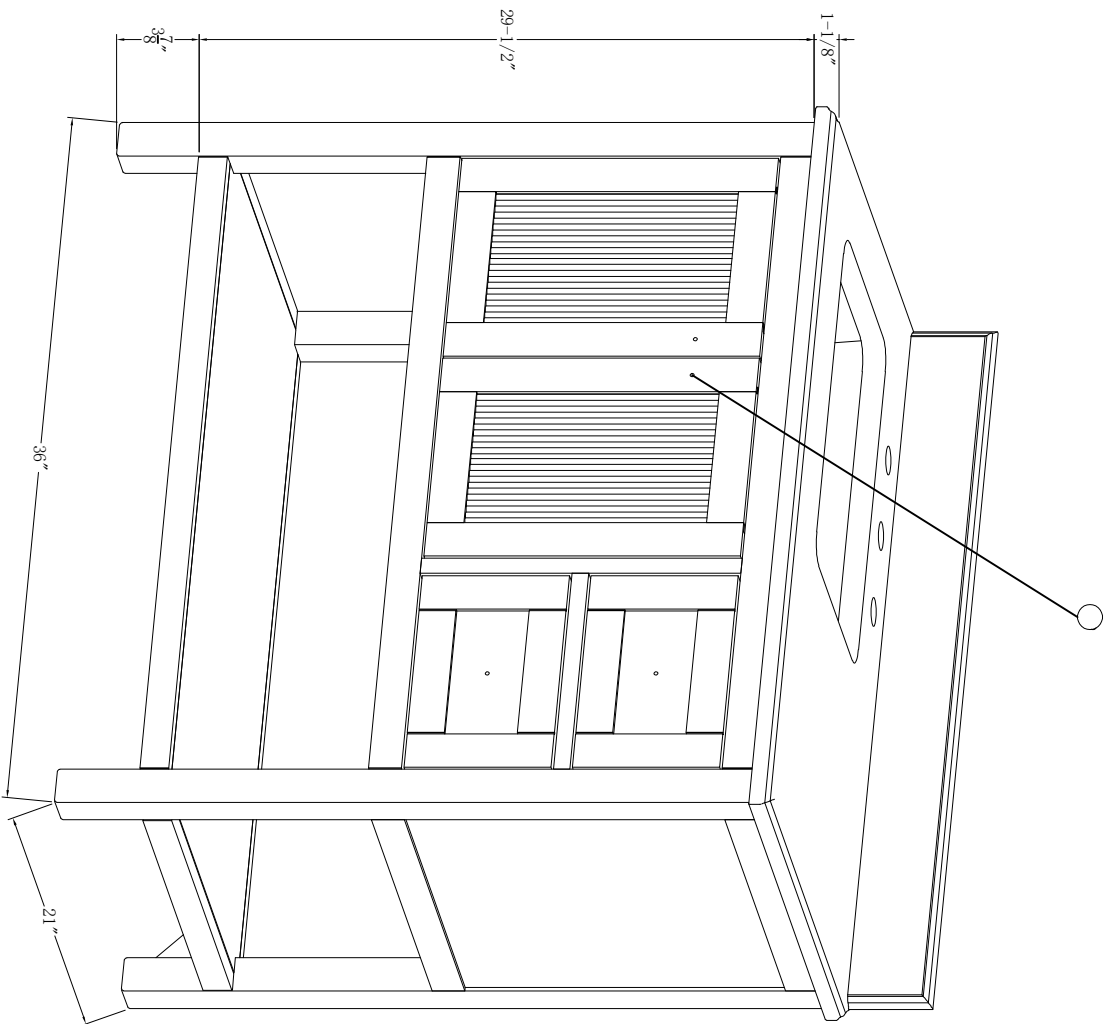

37" Salem Vanity with Top

**BESTVIEW**  
INTERNATIONAL

BV-8673-37

# WASH BASIN - PLUMBING CRITERIA