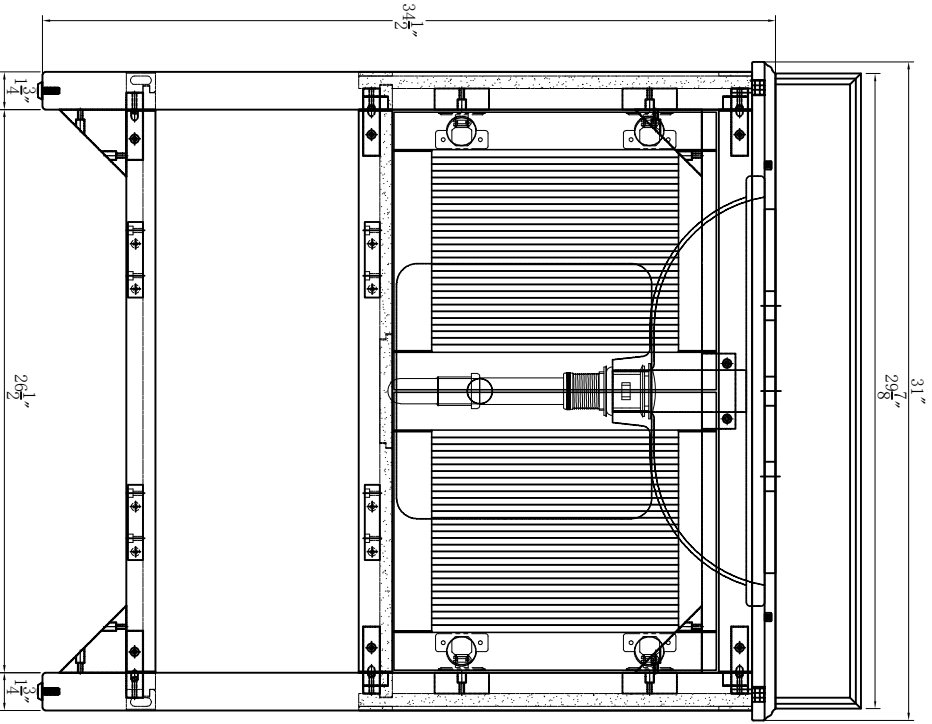

**30-in Salem Vanity with Top**

**BESTVIEW**  
INTERNATIONAL

BV-8673-31

# WASH BASIN - PLUMBING CRITERIA