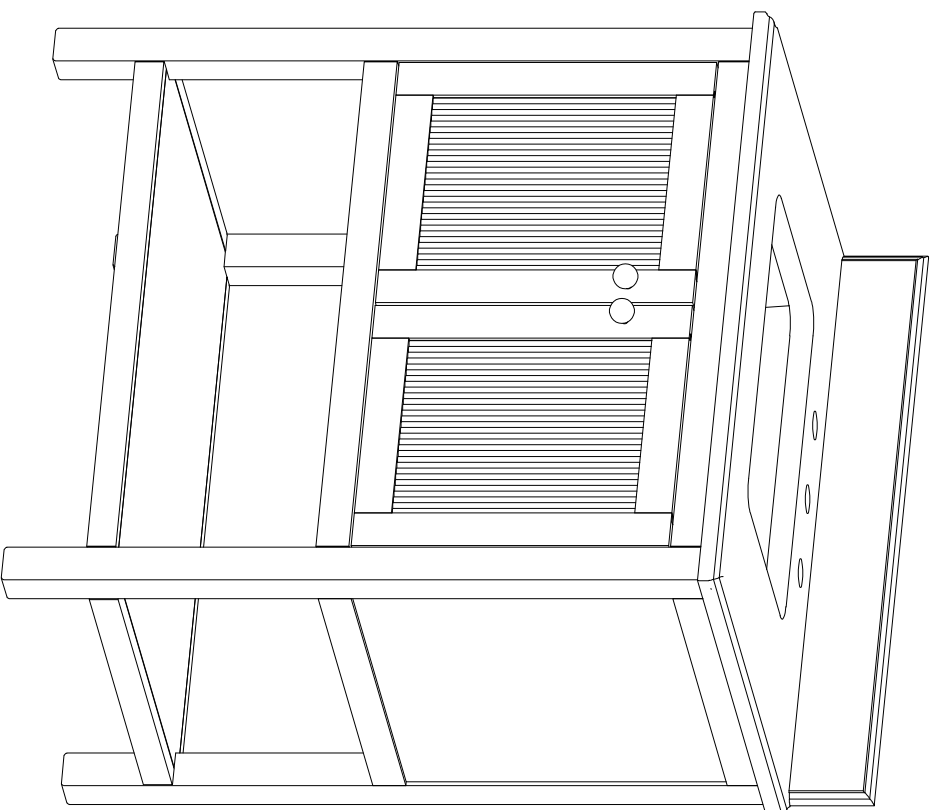

**30-in Salem Vanity with Top**

**BESTVIEW**  
INTERNATIONAL

BV-8673-31

# WASH BASIN - PLUMBING CRITERIA