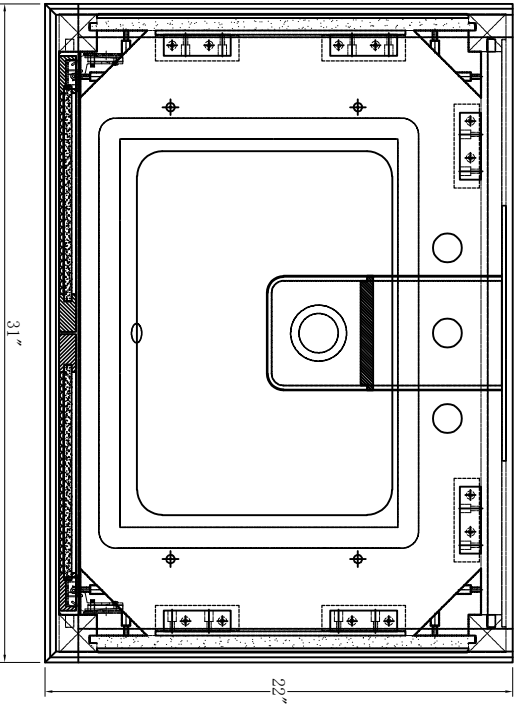

**30-in Salem Vanity with Top**

**BESTVIEW**  
INTERNATIONAL

BV-8673-31

# WASH BASIN - PLUMBING CRITERIA