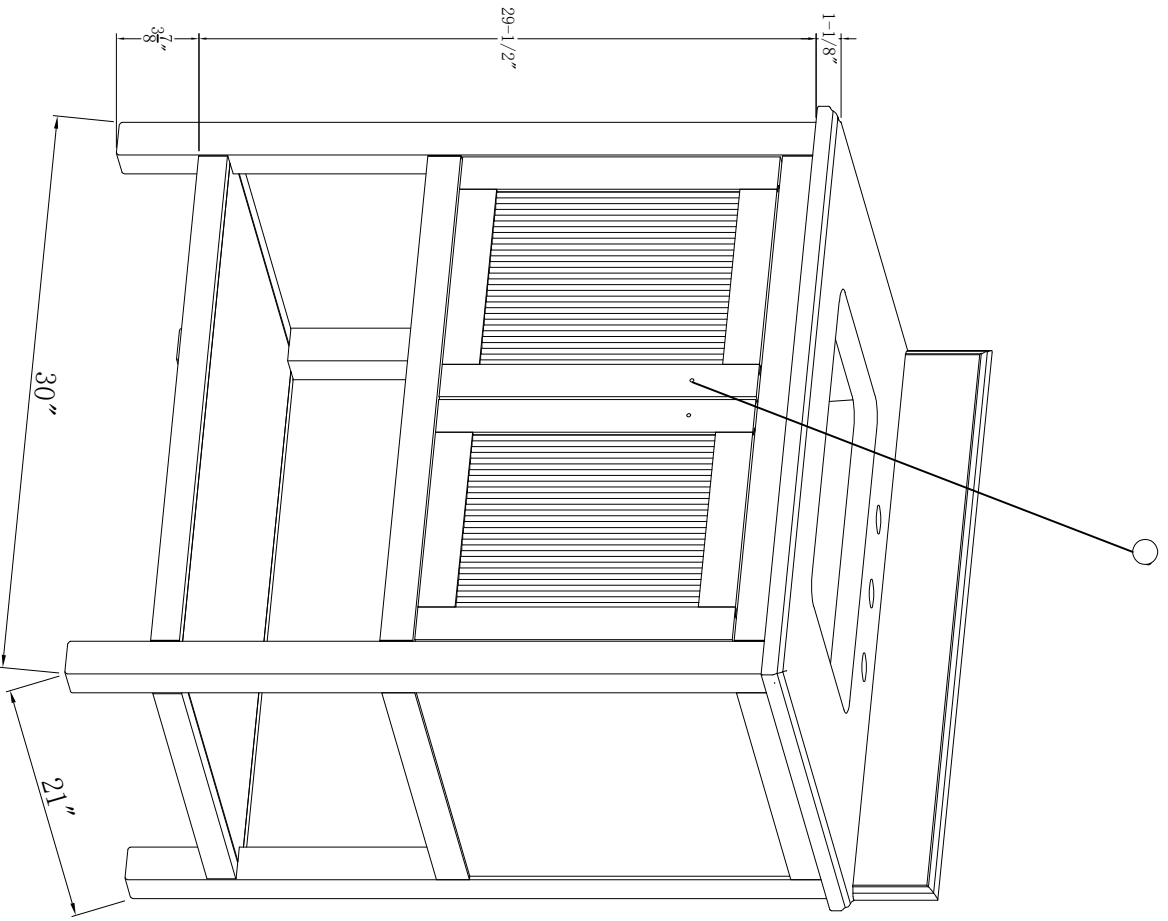

**30-in Salem Vanity with Top**

**BESTVIEW**  
INTERNATIONAL

BV-8673-31

# WASH BASIN - PLUMBING CRITERIA