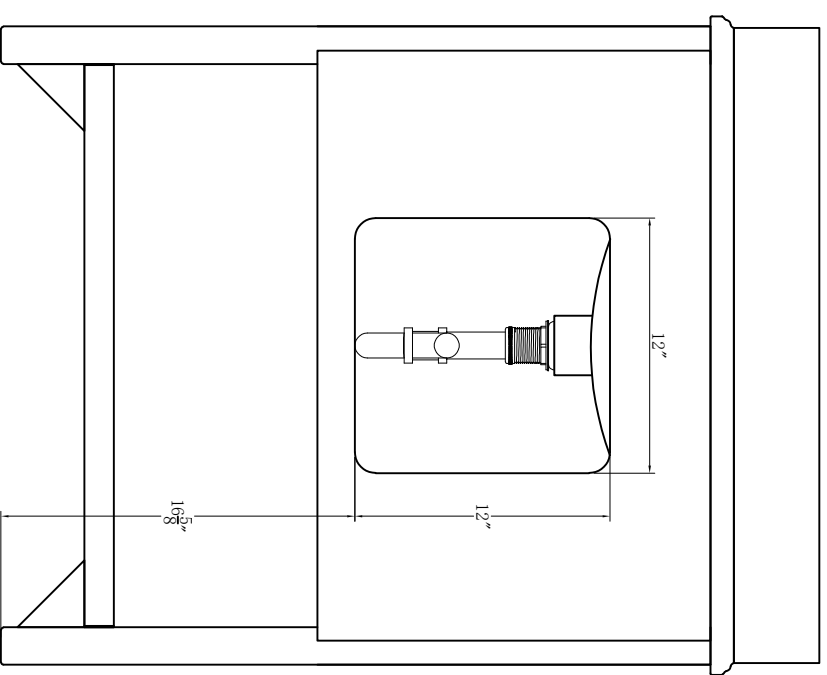

**30-in Salem Vanity with Top**

**BESTVIEW**  
INTERNATIONAL

BV-8673-31

# WASH BASIN - PLUMBING CRITERIA