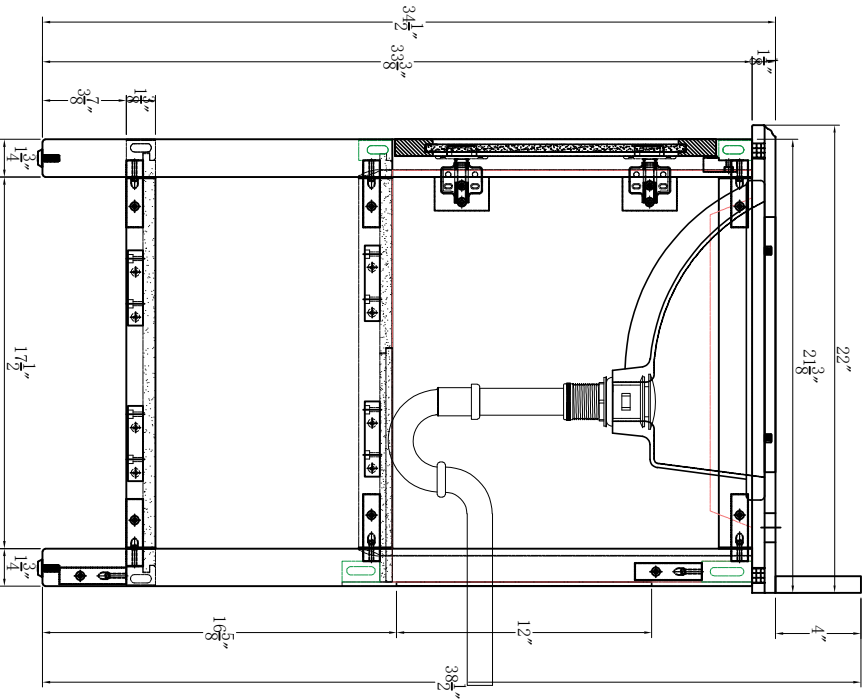

**30-in Salem Vanity with Top**

**BESTVIEW**  
INTERNATIONAL

BV-8673-31

# WASH BASIN - PLUMBING CRITERIA