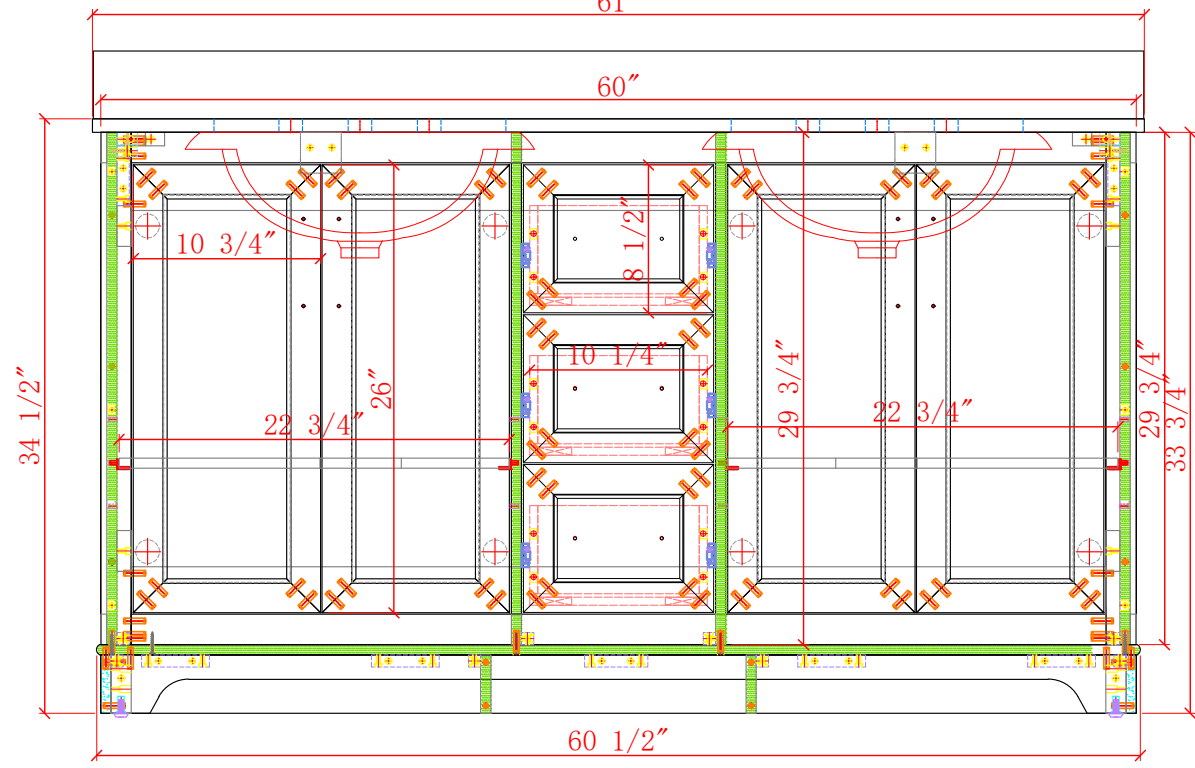

60-IN RETFORD VANITY COMBO SPECIFICATION

BV-8389-60

BV-8389-60

BV-8389-60

BV-8389-60

WASH BASIN - PLUMBING CRITERIA

BV-8389-60