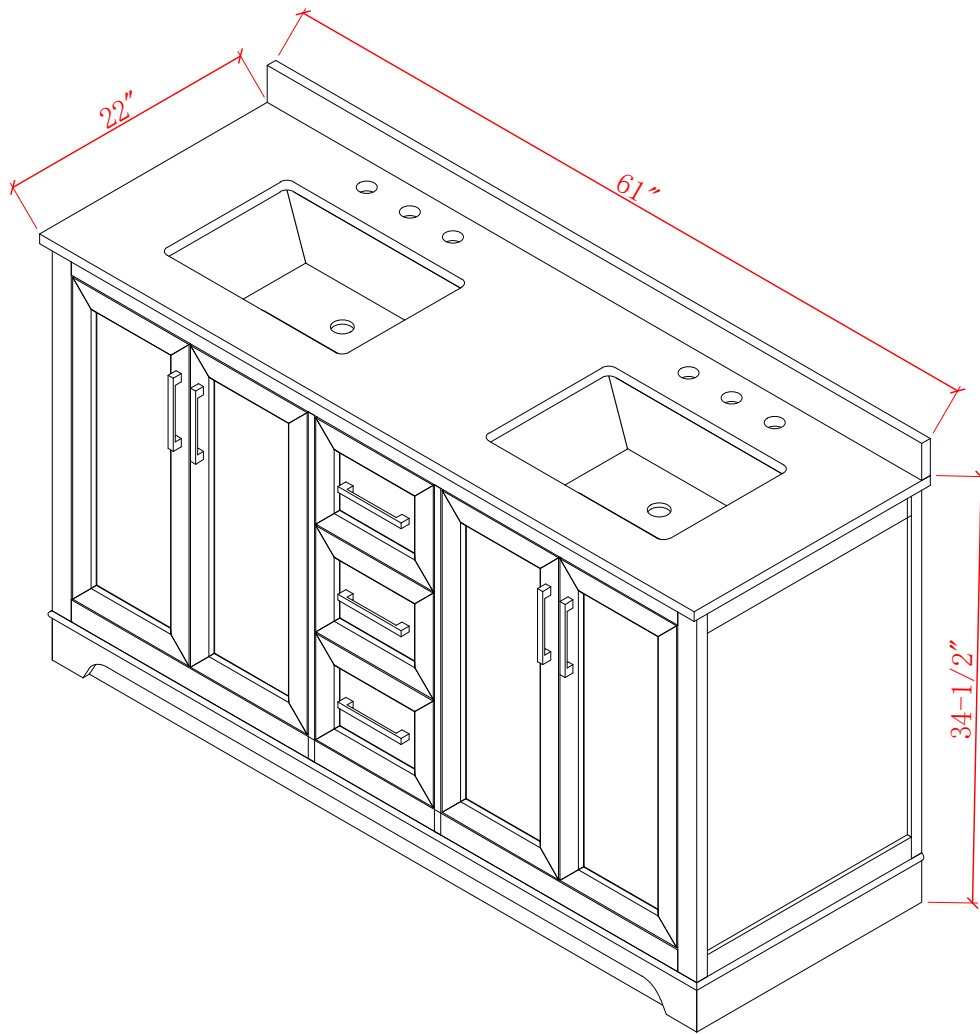

60-IN RETFORD VANITY COMBO SPECIFICATION

BV-8389-60

BV-8389-60

BV-8389-60

BV-8389-60

WASH BASIN - PLUMBING CRITERIA

BV-8389-60