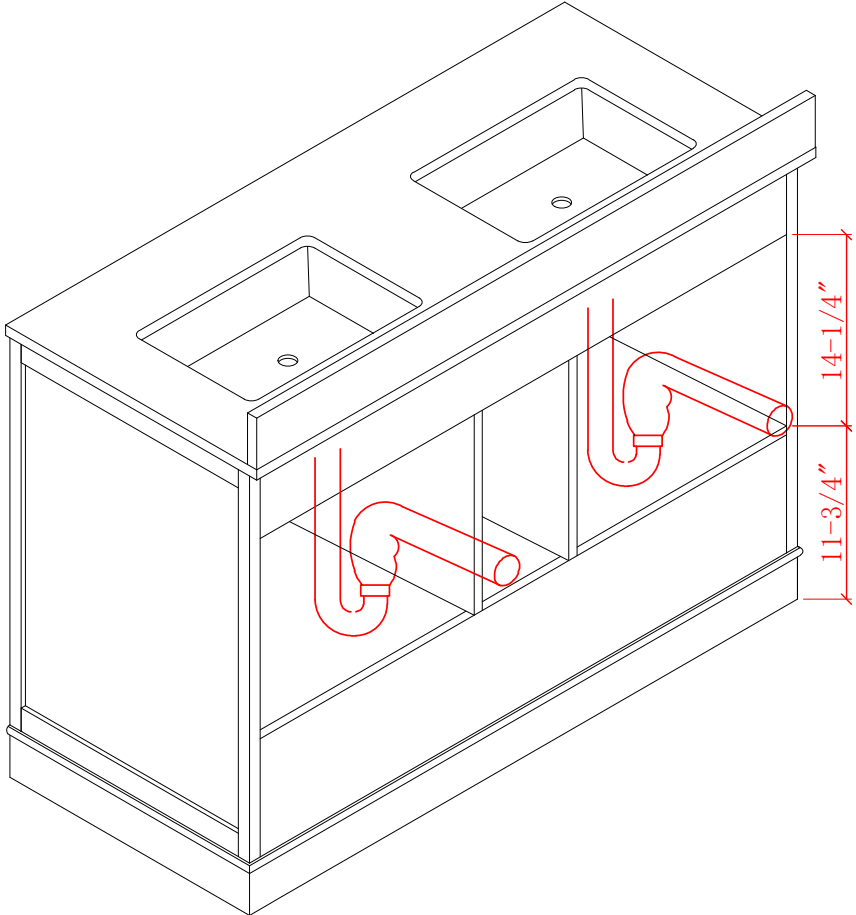

60-IN RETFORD VANITY COMBO SPECIFICATION

BV-8389-60

BV-8389-60

BV-8389-60

BV-8389-60

WASH BASIN - PLUMBING CRITERIA

BV-8389-60