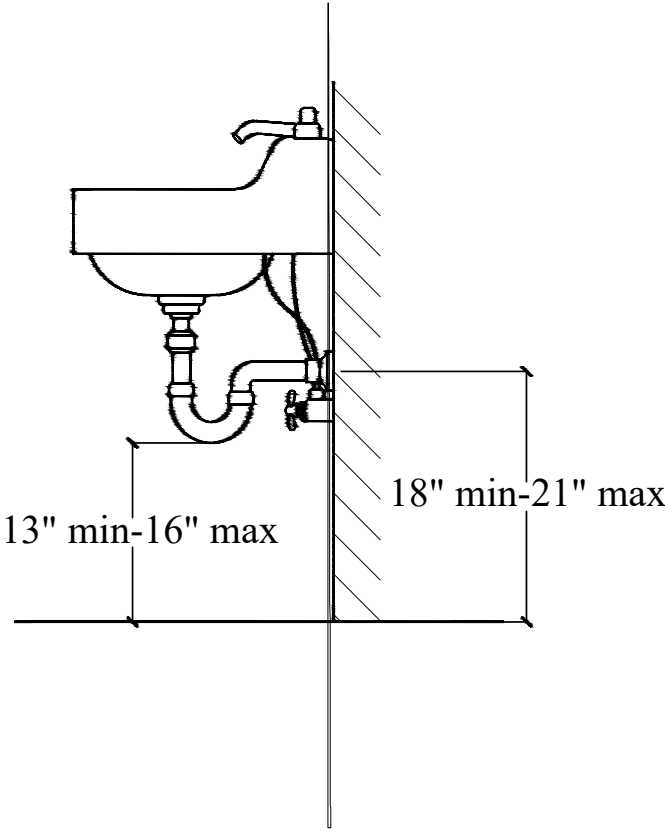

60-IN RETFORD VANITY COMBO SPECIFICATION

BV-8389-60

BV-8389-60

BV-8389-60

BV-8389-60

WASH BASIN - PLUMBING CRITERIA

BV-8389-60