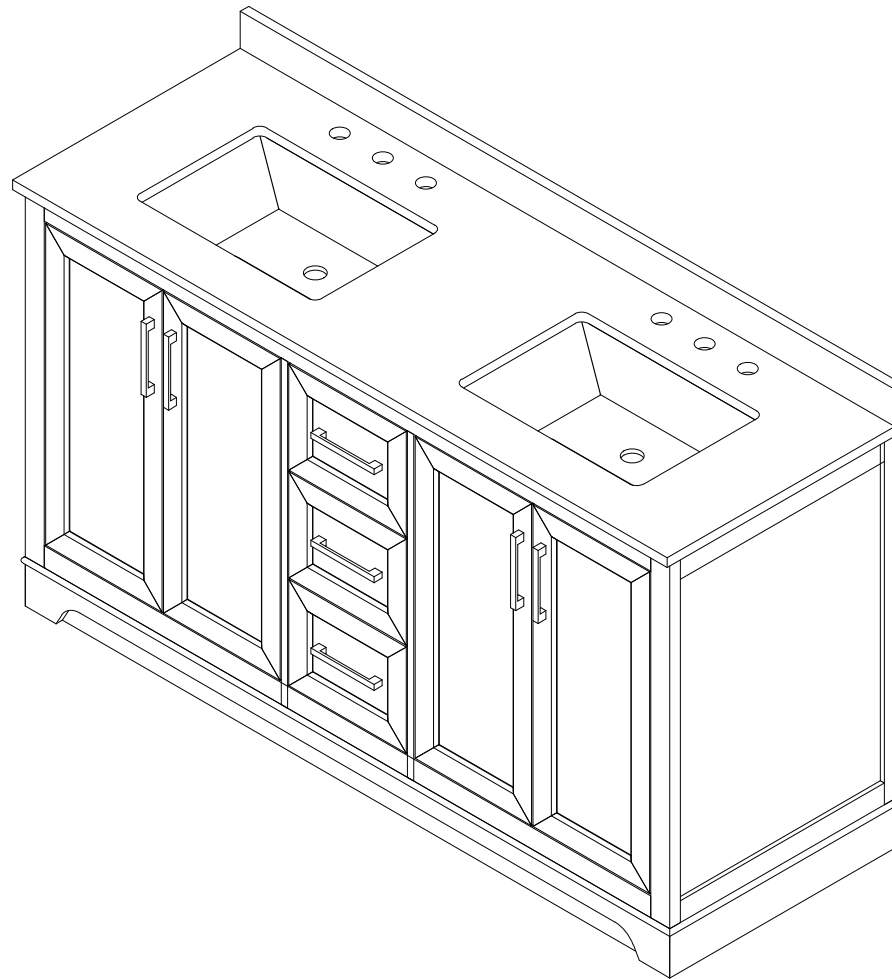

60-IN RETFORD VANITY COMBO SPECIFICATION

BV-8389-60

BV-8389-60

BV-8389-60

BV-8389-60

WASH BASIN - PLUMBING CRITERIA

BV-8389-60