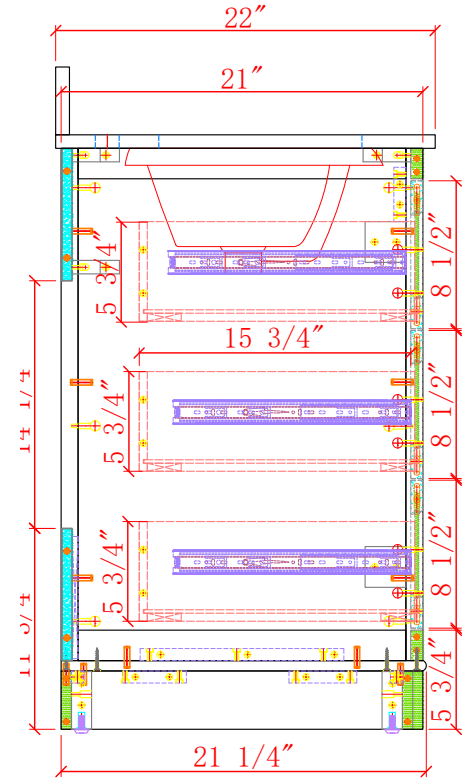

60-IN RETFORD VANITY COMBO SPECIFICATION

BV-8389-60

BV-8389-60

BV-8389-60

BV-8389-60

WASH BASIN - PLUMBING CRITERIA

BV-8389-60