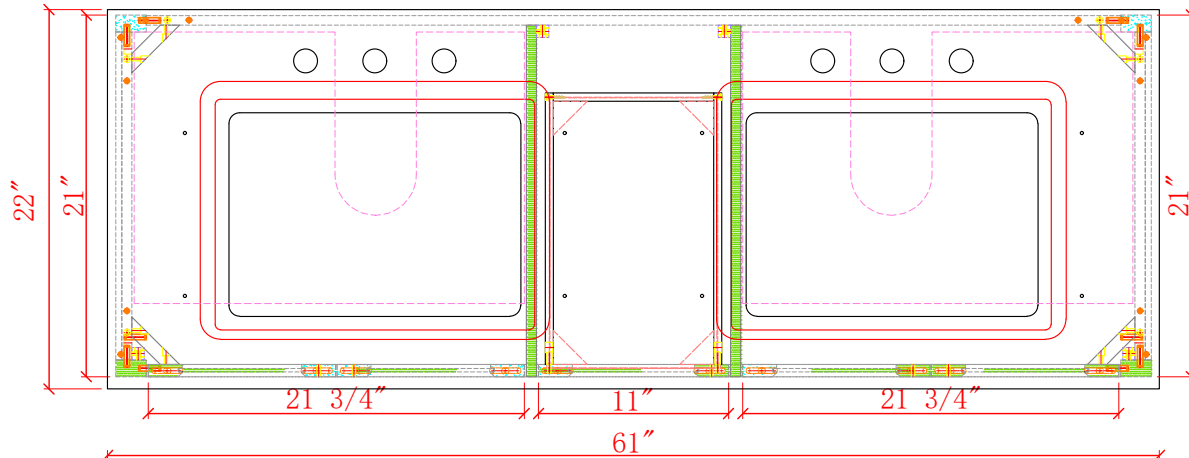

60-IN RETFORD VANITY COMBO SPECIFICATION

BV-8389-60

BV-8389-60

BV-8389-60

BV-8389-60

WASH BASIN - PLUMBING CRITERIA

BV-8389-60