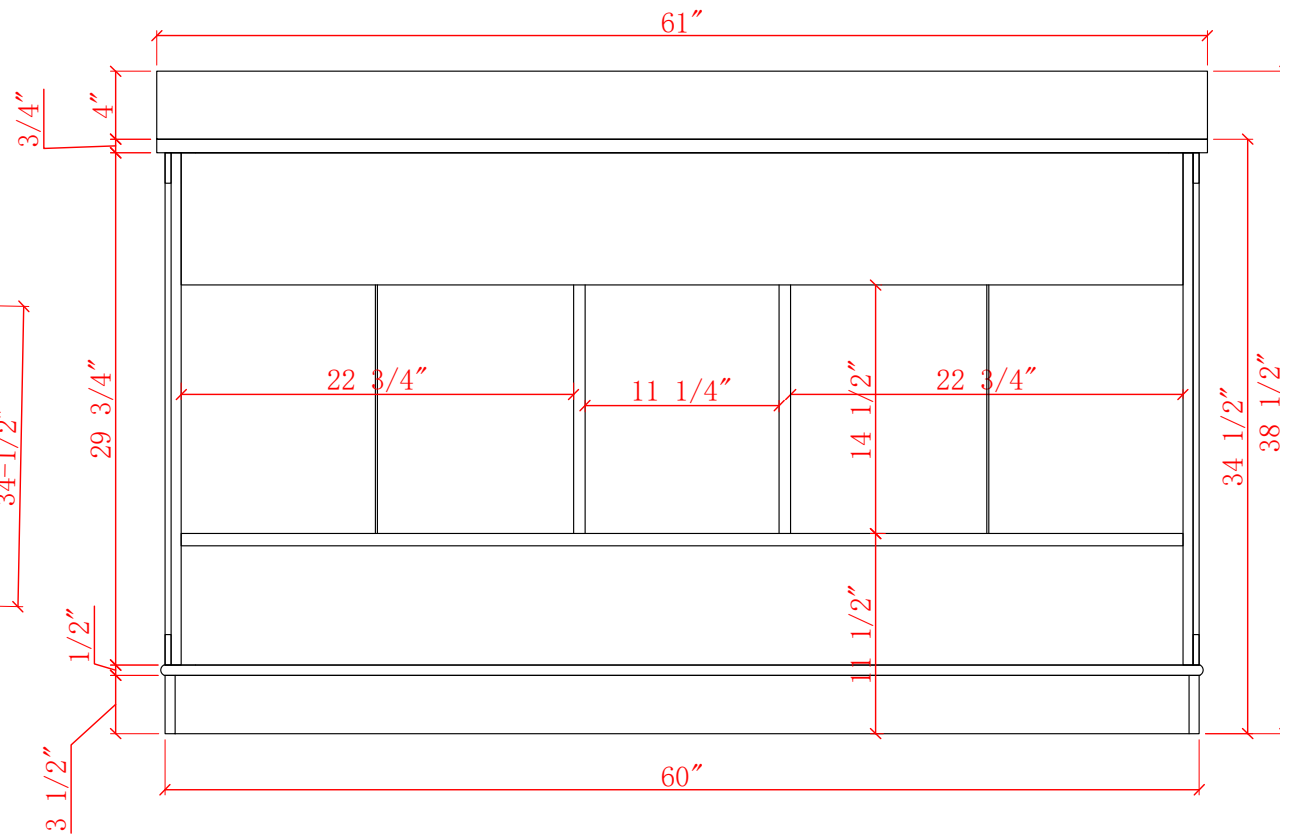

60-IN RETFORD VANITY COMBO SPECIFICATION

BV-8389-60

BV-8389-60

BV-8389-60

BV-8389-60

WASH BASIN - PLUMBING CRITERIA

BV-8389-60