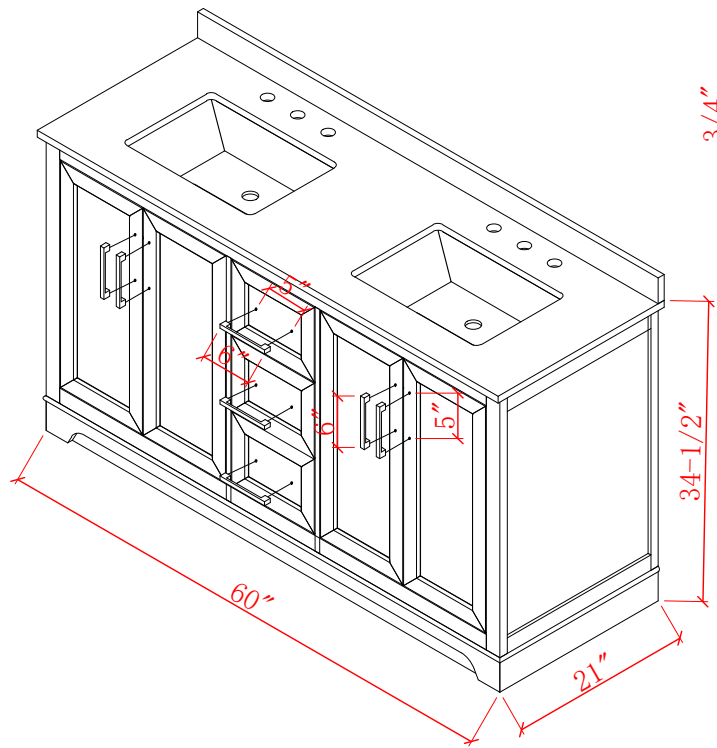

60-IN RETFORD VANITY COMBO SPECIFICATION

BV-8389-60

BV-8389-60

BV-8389-60

BV-8389-60

WASH BASIN - PLUMBING CRITERIA

BV-8389-60