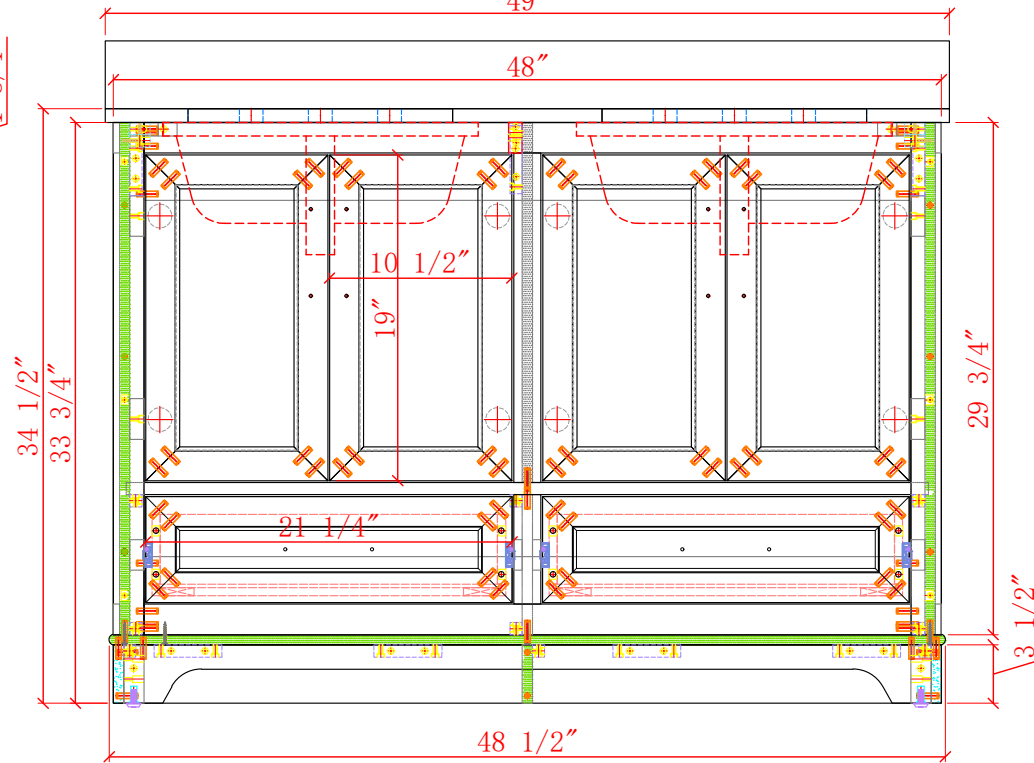

48-IN RETFORD VANITY COMBO SPECIFICATION

BV-8389-48

BV-8389-48

BV-8389-48

BV-8389-48

WASH BASIN - PLUMBING CRITERIA