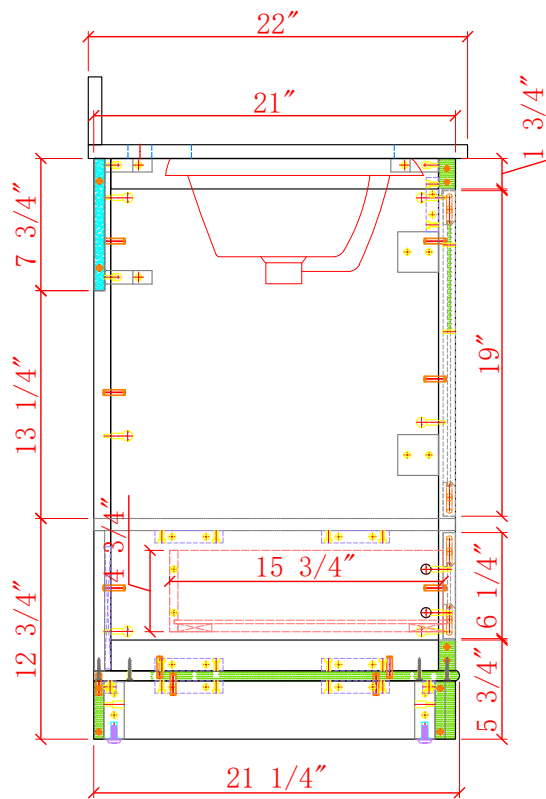

48-IN RETFORD VANITY COMBO SPECIFICATION

BV-8389-48

BV-8389-48

BV-8389-48

BV-8389-48

WASH BASIN - PLUMBING CRITERIA