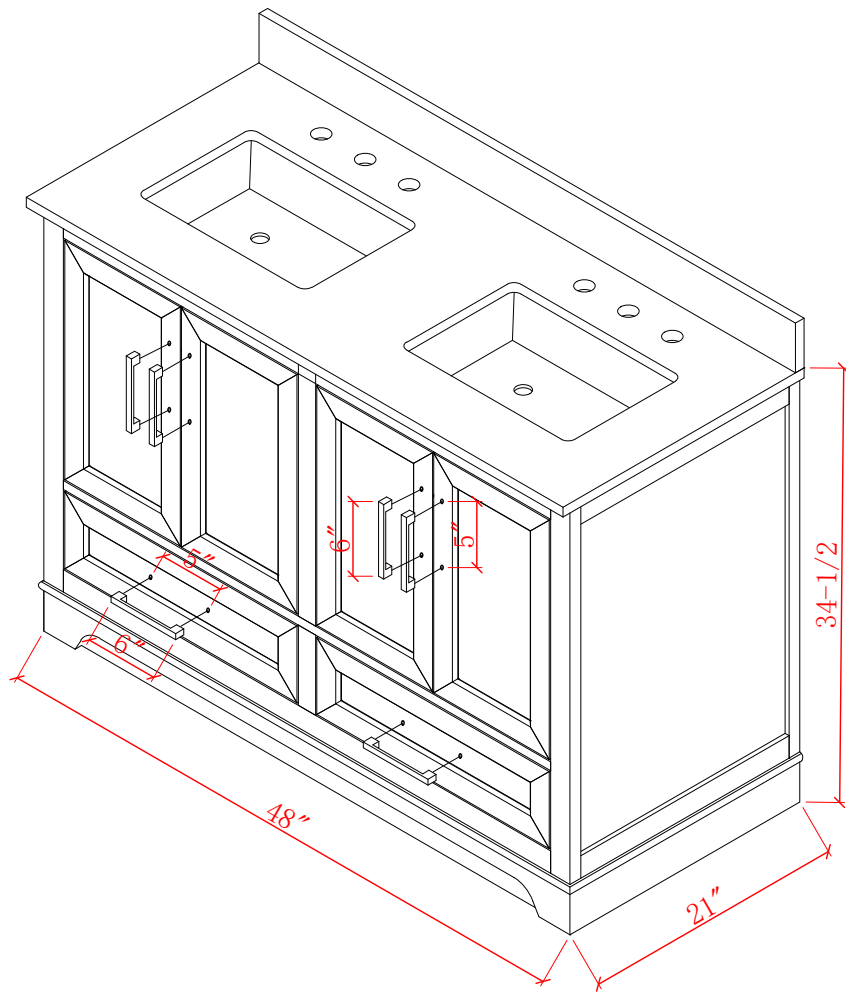

48-IN RETFORD VANITY COMBO SPECIFICATION

BV-8389-48

BV-8389-48

BV-8389-48

BV-8389-48

WASH BASIN - PLUMBING CRITERIA