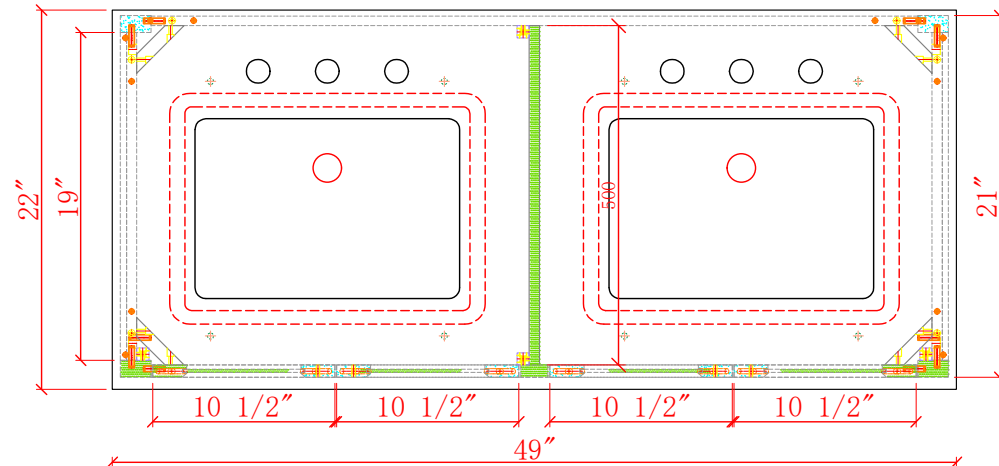

48-IN RETFORD VANITY COMBO SPECIFICATION

BV-8389-48

BV-8389-48

BV-8389-48

BV-8389-48

WASH BASIN - PLUMBING CRITERIA