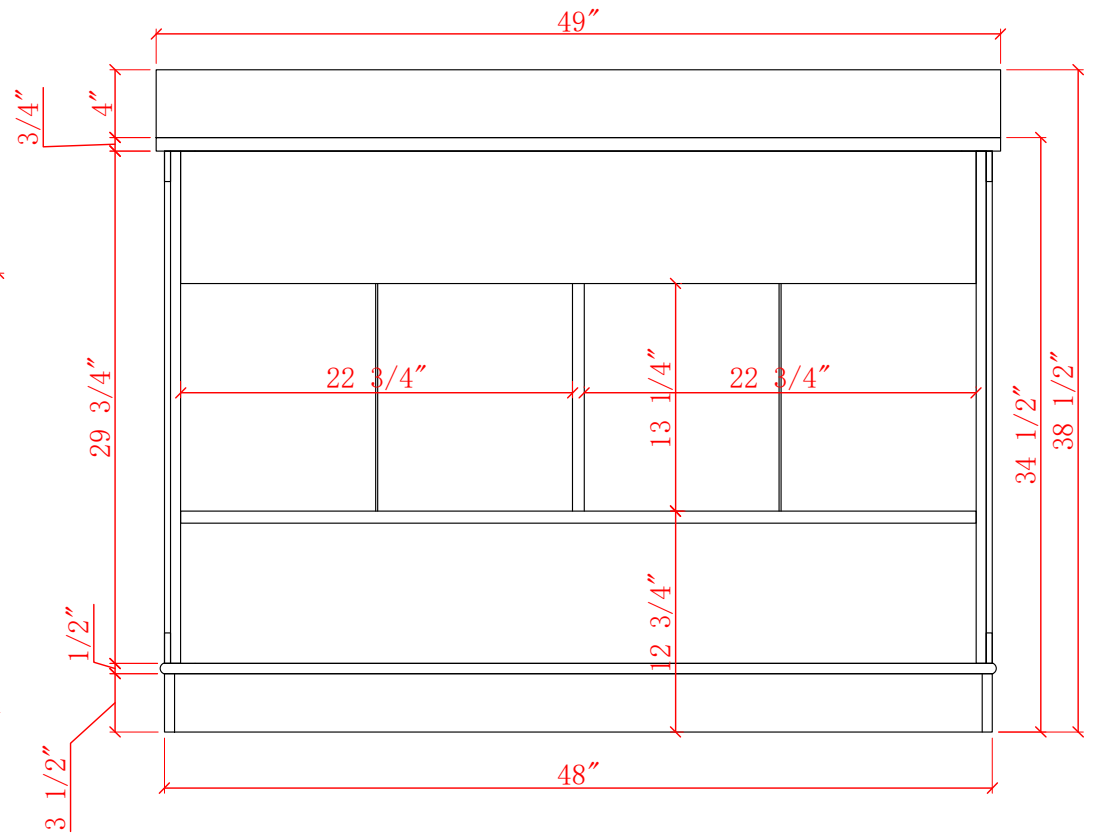

48-IN RETFORD VANITY COMBO SPECIFICATION

BV-8389-48

BV-8389-48

BV-8389-48

BV-8389-48

WASH BASIN - PLUMBING CRITERIA