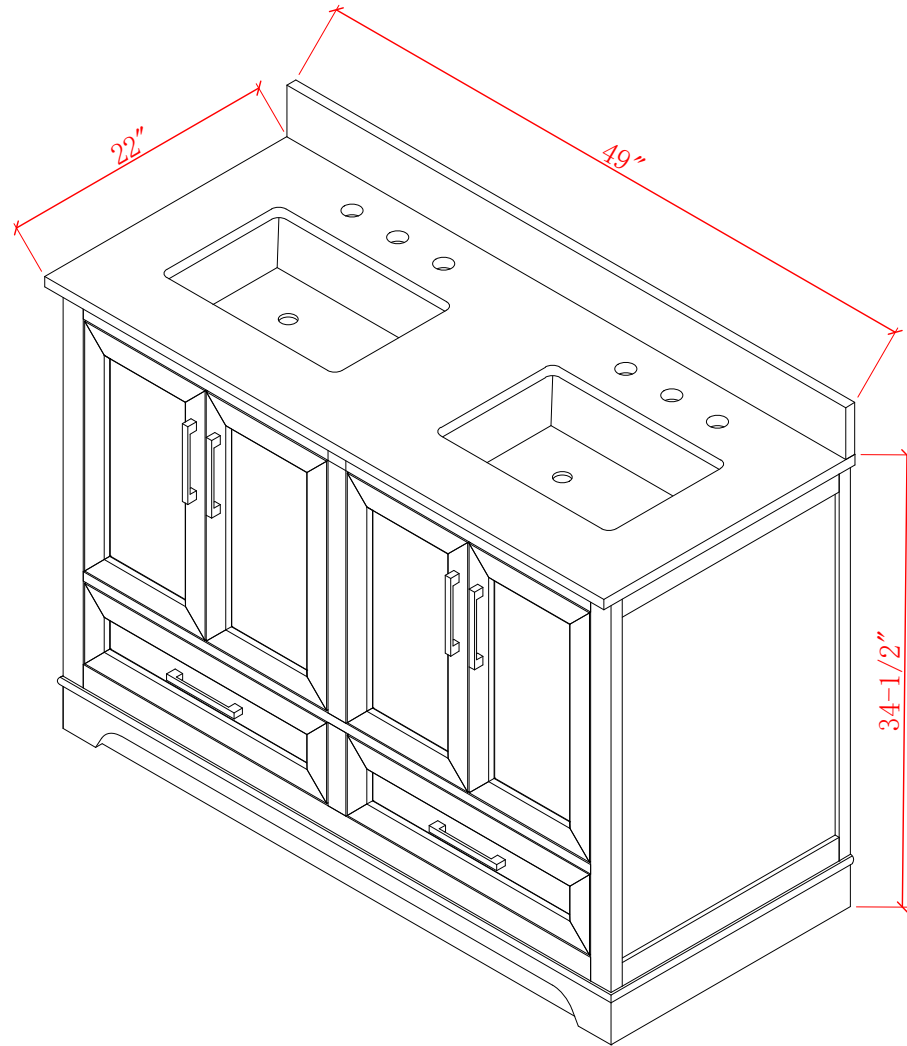

48-IN RETFORD VANITY COMBO SPECIFICATION

BV-8389-48

BV-8389-48

BV-8389-48

BV-8389-48

WASH BASIN - PLUMBING CRITERIA