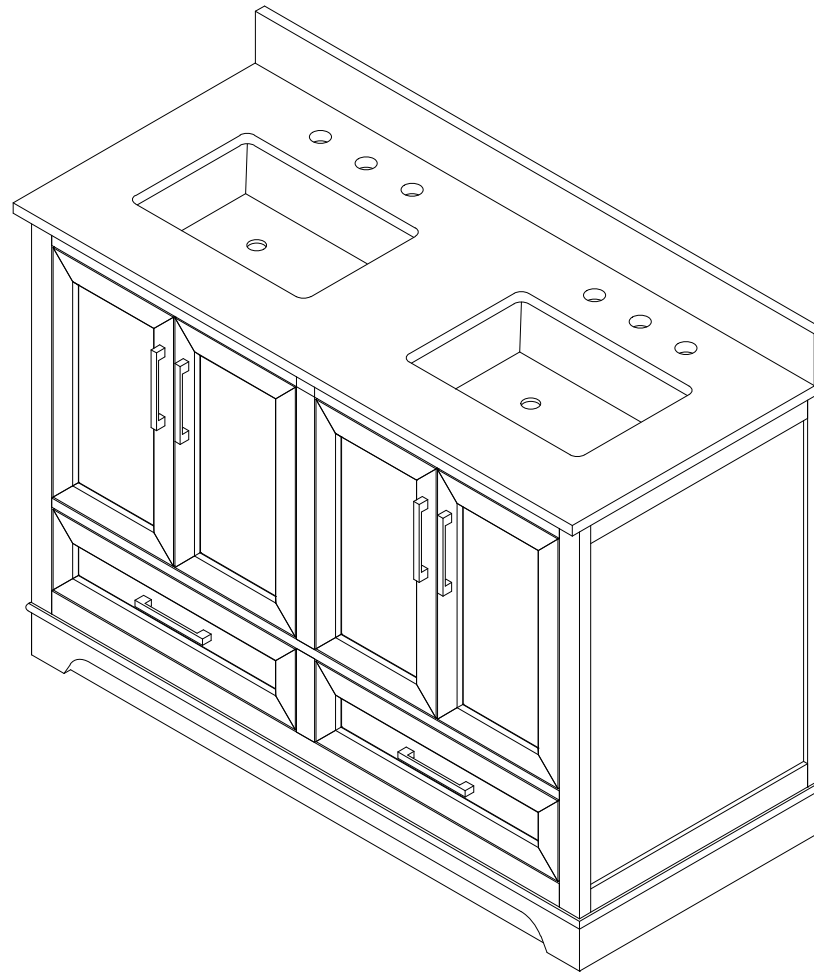

48-IN RETFORD VANITY COMBO SPECIFICATION

BV-8389-48

BV-8389-48

BV-8389-48

BV-8389-48

WASH BASIN - PLUMBING CRITERIA