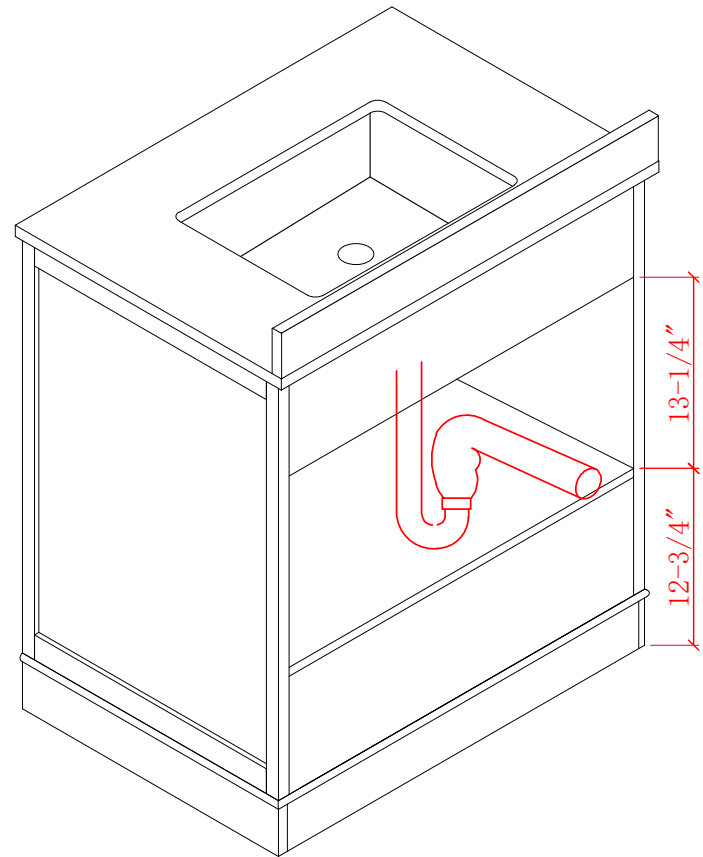

36-IN RETFORD VANITY COMBO SPECIFICATION

BV-8389-36

BV-8389-36

BV-8389-36

BV-8389-36

WASH BASIN - PLUMBING CRITERIA

BV-8389-36