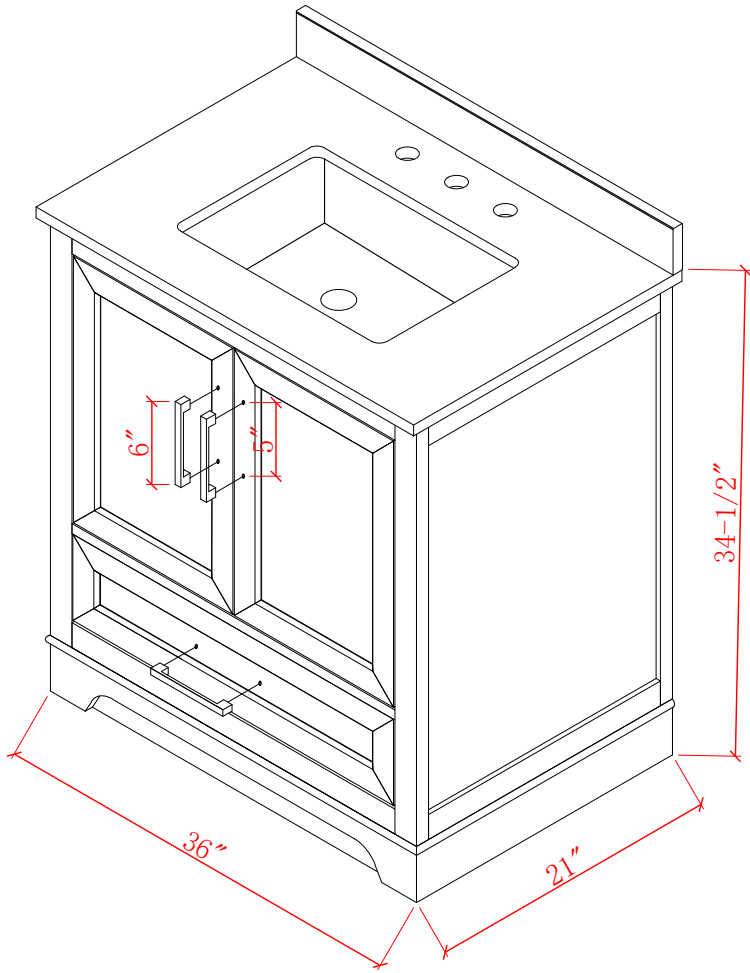

36-IN RETFORD VANITY COMBO SPECIFICATION

BV-8389-36

BV-8389-36

BV-8389-36

BV-8389-36

WASH BASIN - PLUMBING CRITERIA

BV-8389-36