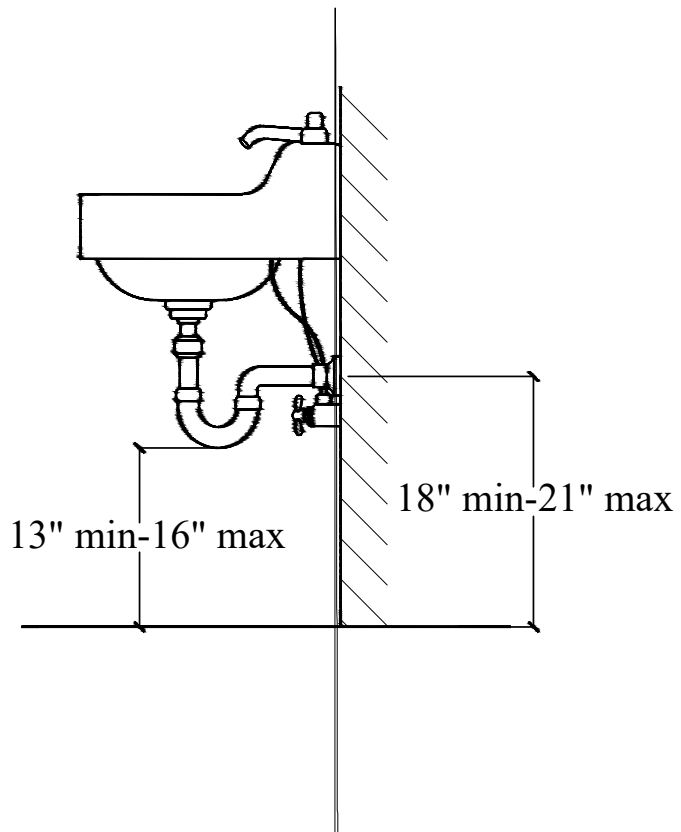

36-IN RETFORD VANITY COMBO SPECIFICATION

BV-8389-36

BV-8389-36

BV-8389-36

BV-8389-36

WASH BASIN - PLUMBING CRITERIA

BV-8389-36