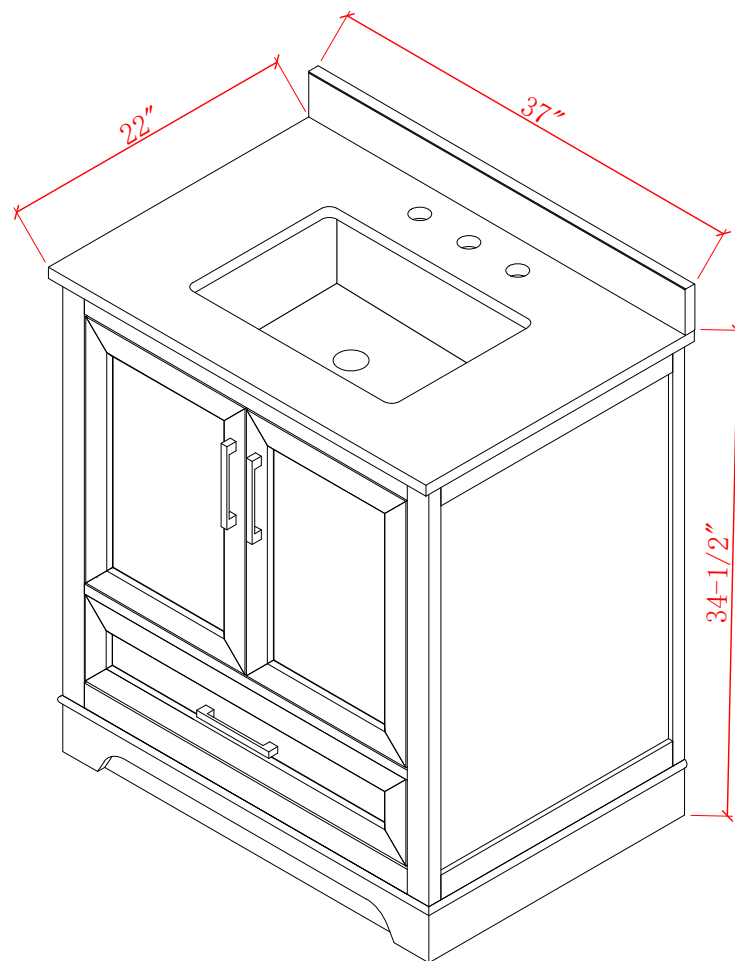

36-IN RETFORD VANITY COMBO SPECIFICATION

BV-8389-36

BV-8389-36

BV-8389-36

BV-8389-36

WASH BASIN - PLUMBING CRITERIA

BV-8389-36