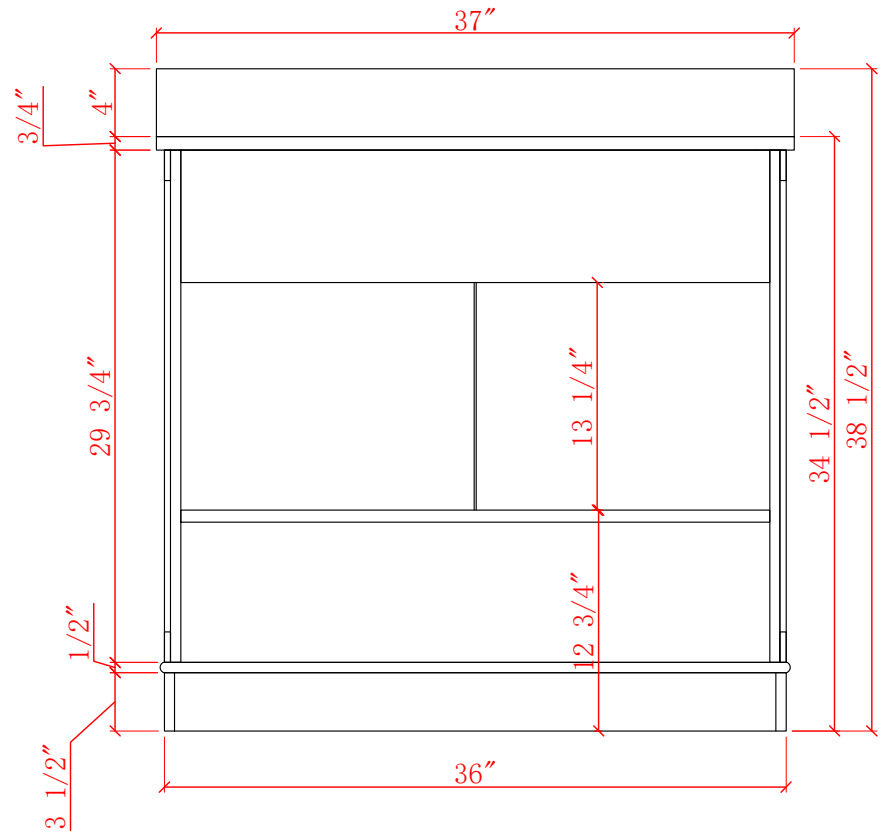

36-IN RETFORD VANITY COMBO SPECIFICATION

BV-8389-36

BV-8389-36

BV-8389-36

BV-8389-36

WASH BASIN - PLUMBING CRITERIA

BV-8389-36