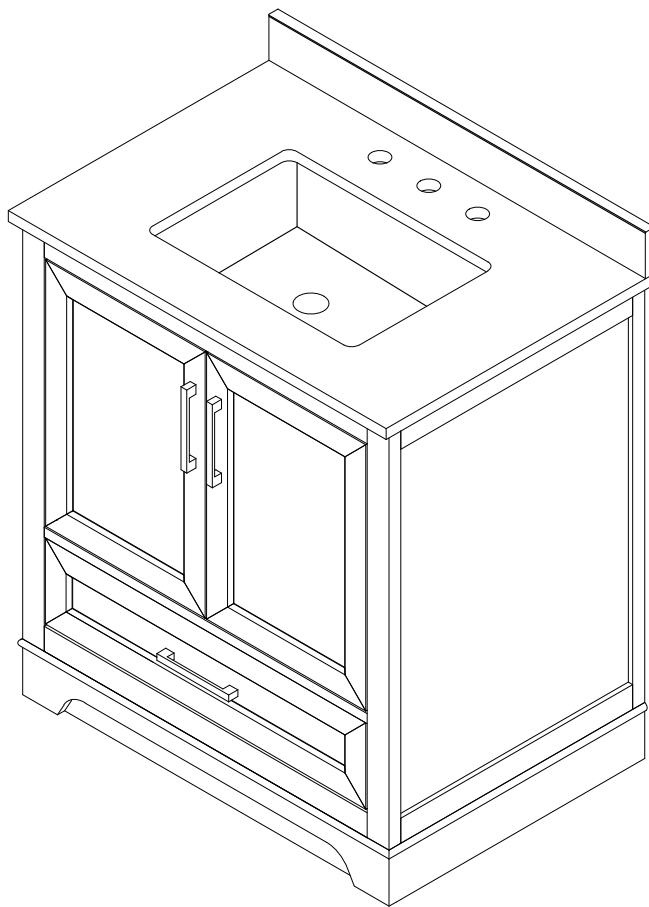

36-IN RETFORD VANITY COMBO SPECIFICATION

BV-8389-36

BV-8389-36

BV-8389-36

BV-8389-36

WASH BASIN - PLUMBING CRITERIA

BV-8389-36