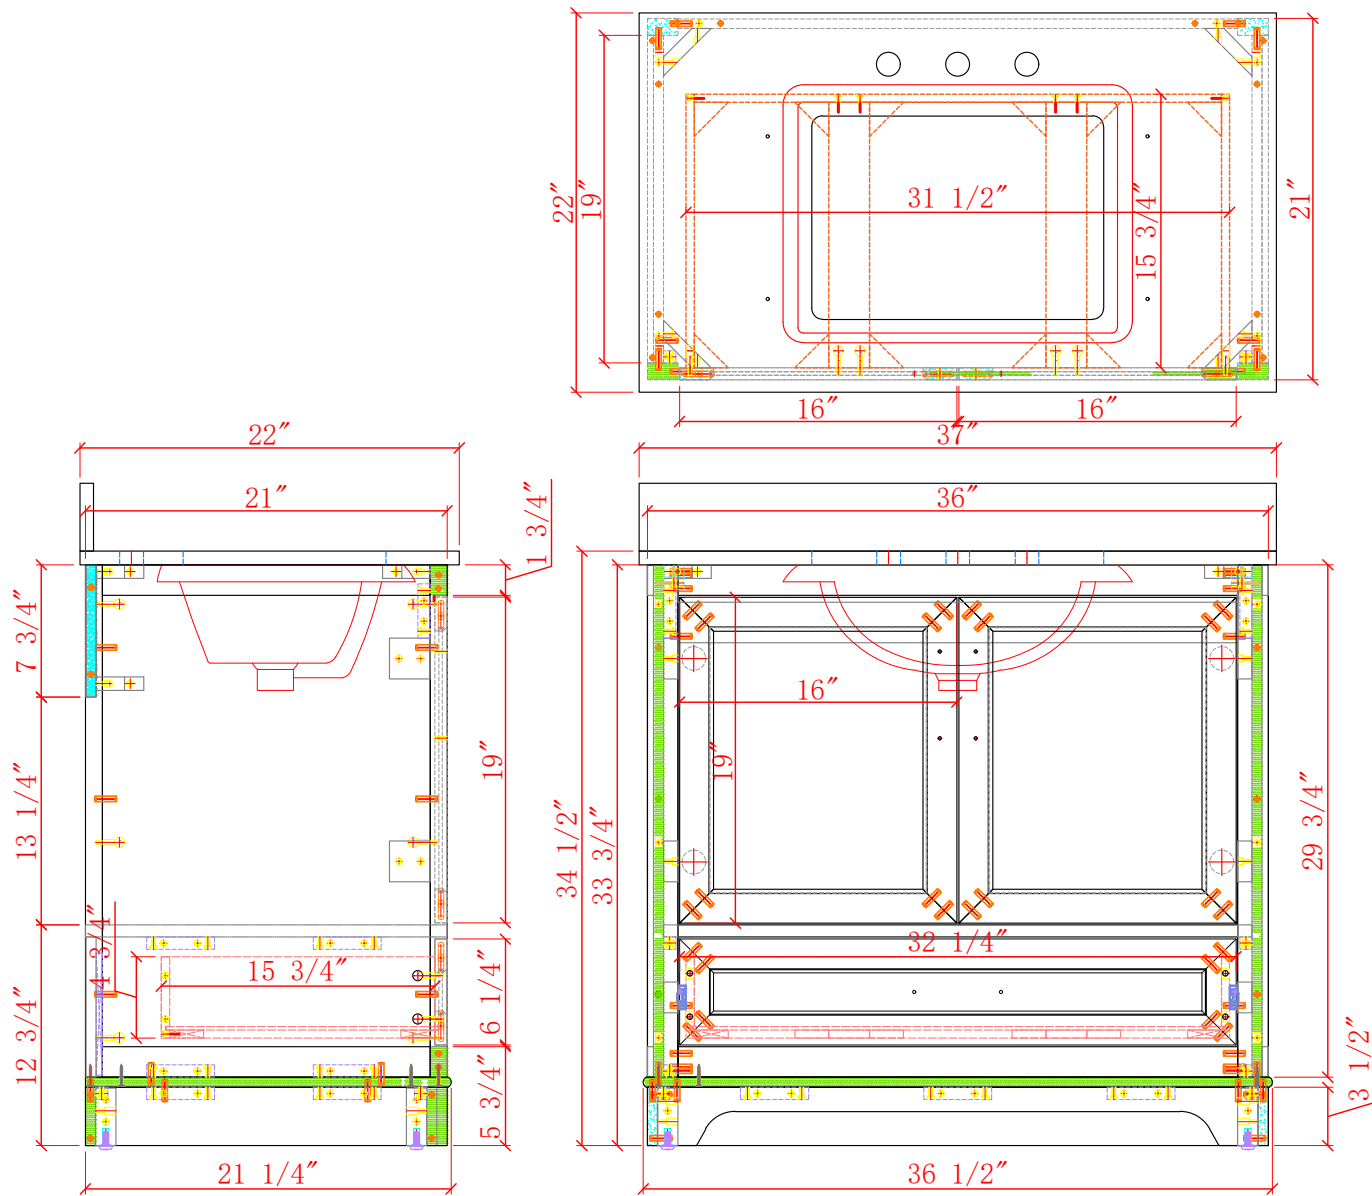

36-IN RETFORD VANITY COMBO SPECIFICATION

BV-8389-36

BV-8389-36

BV-8389-36

BV-8389-36

WASH BASIN - PLUMBING CRITERIA

BV-8389-36