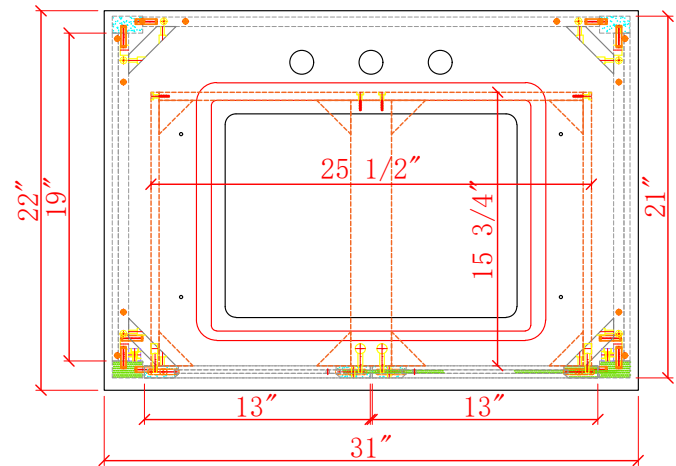

## 30-IN RETFORD VANITY COMBO SPECIFICATION

**BV-8389-30**

**BV-8389-30**

**BV-8389-30**

**BV-8389-30**

# WASH BASIN - PLUMBING CRITERIA

**BV-8389-30**