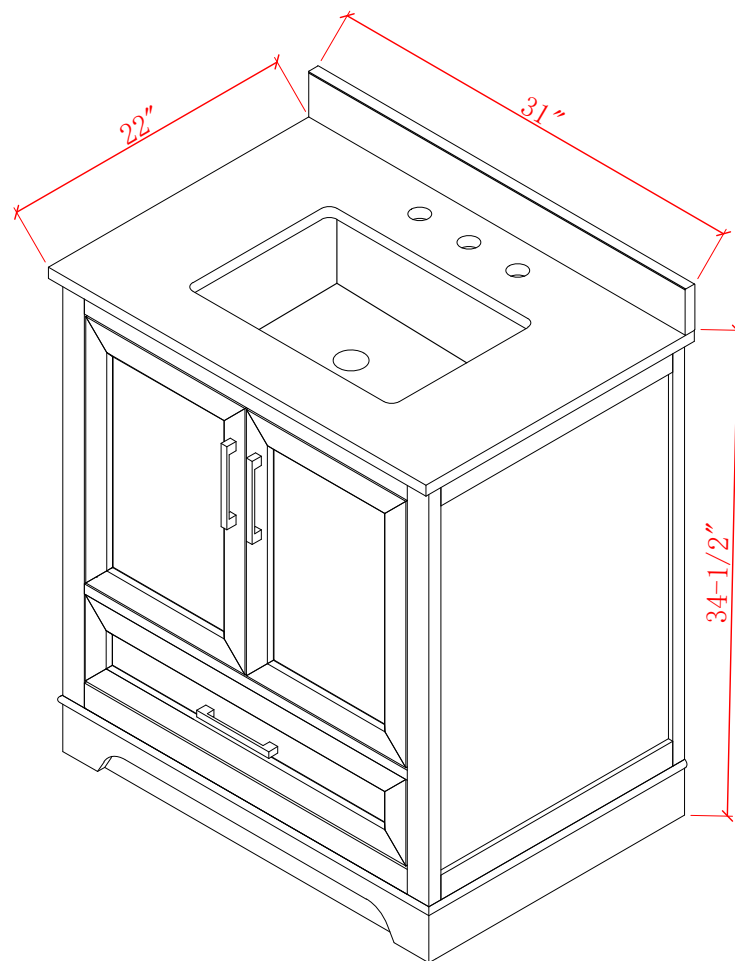

## 30-IN RETFORD VANITY COMBO SPECIFICATION

**BV-8389-30**

**BV-8389-30**

**BV-8389-30**

**BV-8389-30**

# WASH BASIN - PLUMBING CRITERIA

**BV-8389-30**