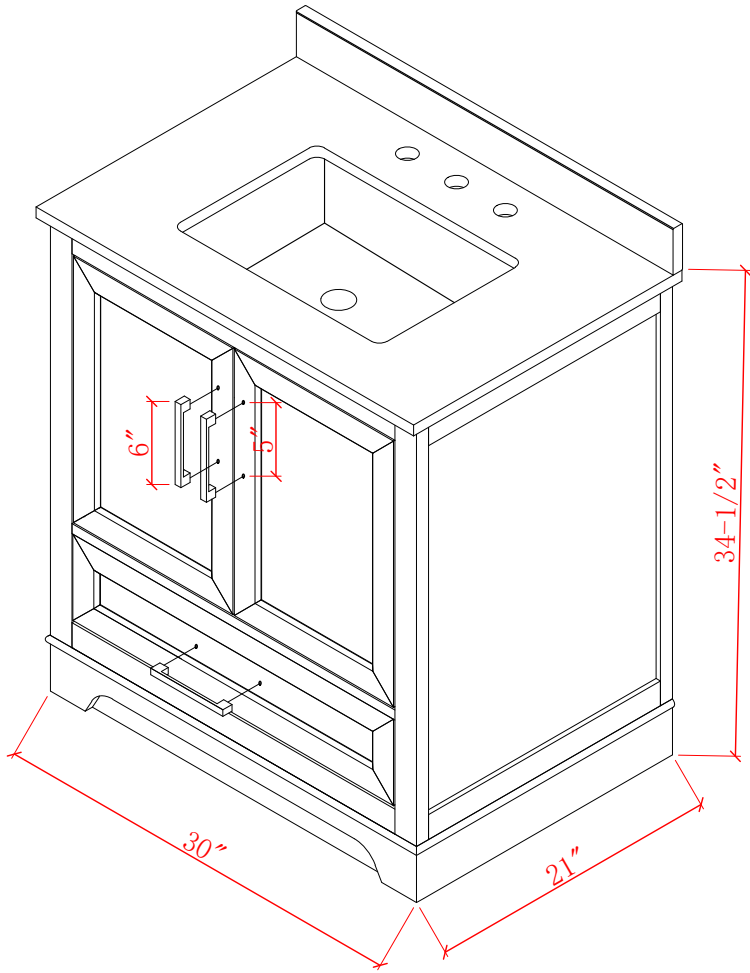

## 30-IN RETFORD VANITY COMBO SPECIFICATION

**BV-8389-30**

**BV-8389-30**

**BV-8389-30**

**BV-8389-30**

# WASH BASIN - PLUMBING CRITERIA

**BV-8389-30**