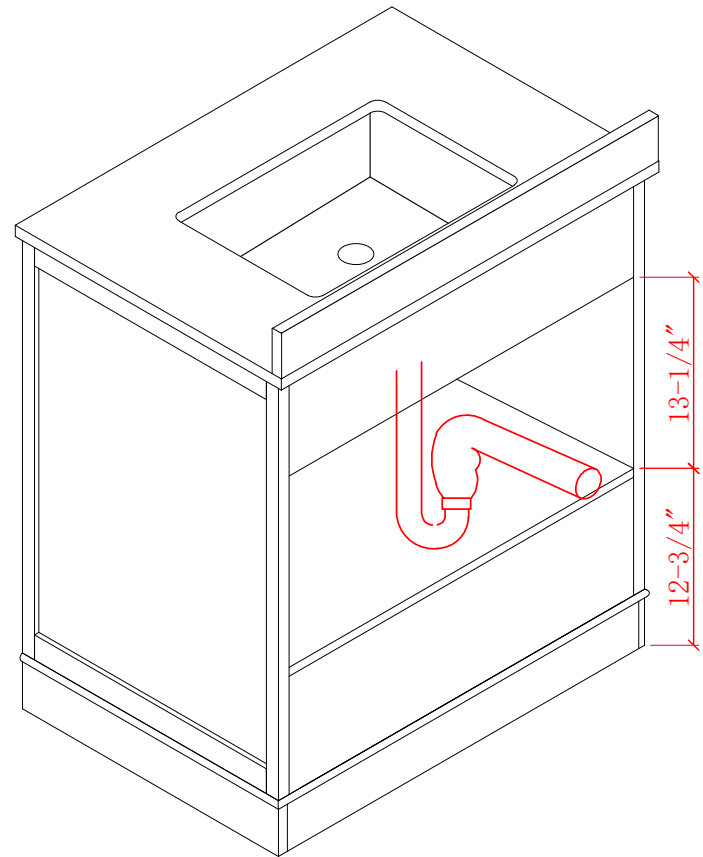

## 30-IN RETFORD VANITY COMBO SPECIFICATION

**BV-8389-30**

**BV-8389-30**

**BV-8389-30**

**BV-8389-30**

# WASH BASIN - PLUMBING CRITERIA

**BV-8389-30**