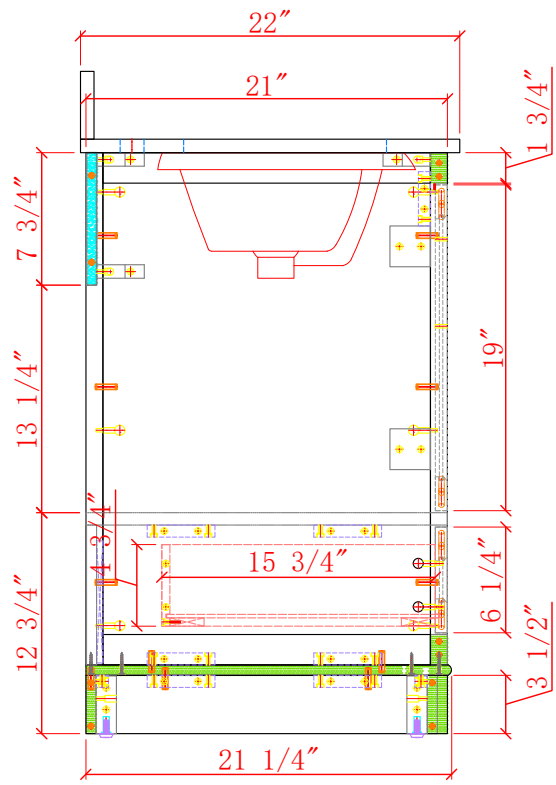

## 30-IN RETFORD VANITY COMBO SPECIFICATION

**BV-8389-30**

**BV-8389-30**

**BV-8389-30**

**BV-8389-30**

# WASH BASIN - PLUMBING CRITERIA

**BV-8389-30**