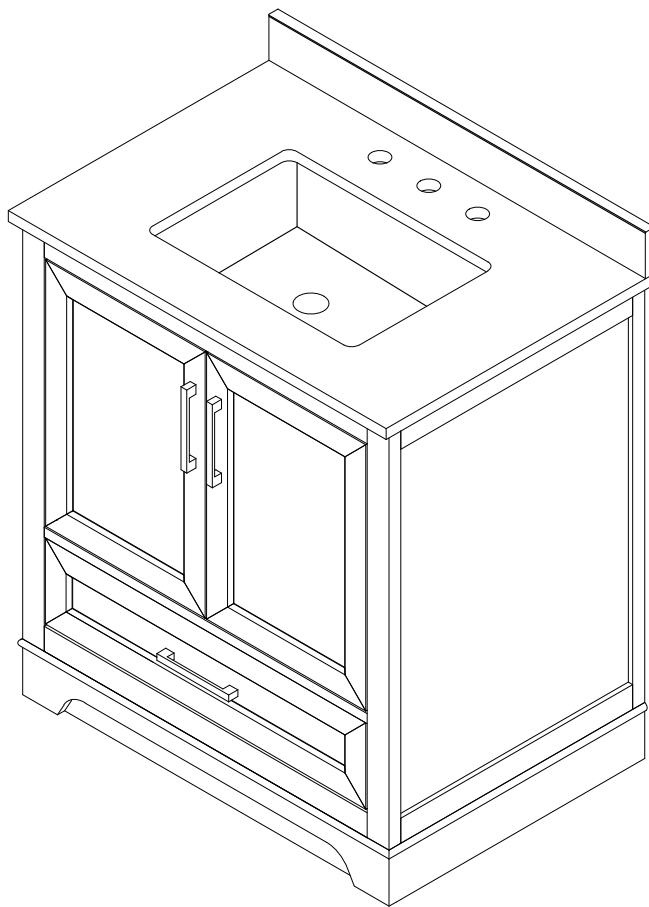

## 30-IN RETFORD VANITY COMBO SPECIFICATION

**BV-8389-30**

**BV-8389-30**

**BV-8389-30**

**BV-8389-30**

# WASH BASIN - PLUMBING CRITERIA

**BV-8389-30**