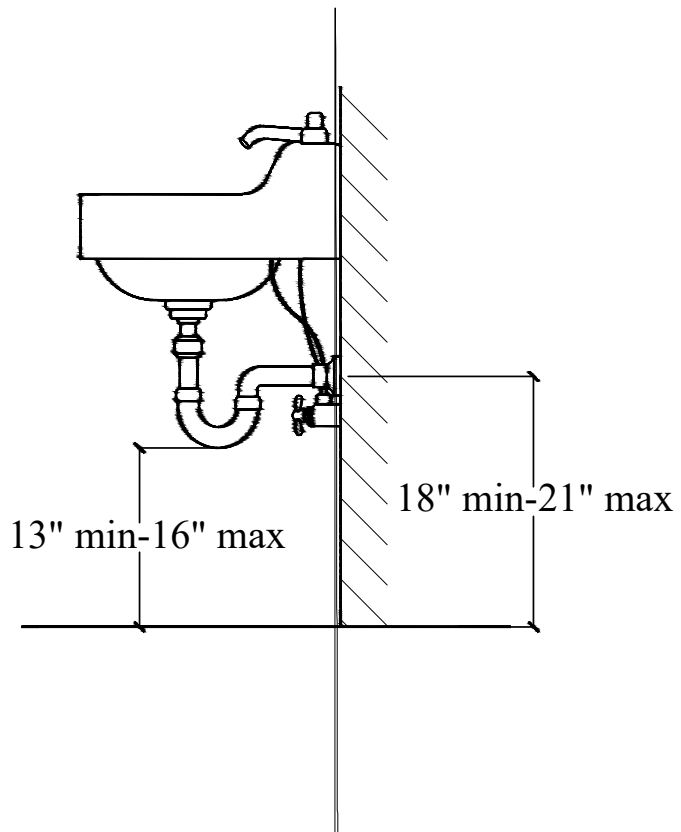

## 30-IN RETFORD VANITY COMBO SPECIFICATION

**BV-8389-30**

**BV-8389-30**

**BV-8389-30**

**BV-8389-30**

# WASH BASIN - PLUMBING CRITERIA

**BV-8389-30**