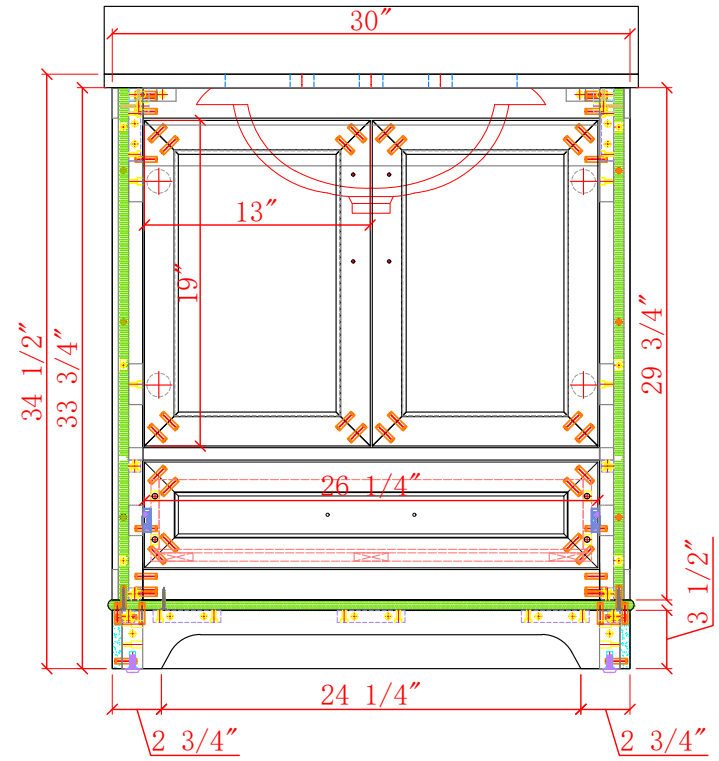

## 30-IN RETFORD VANITY COMBO SPECIFICATION

**BV-8389-30**

**BV-8389-30**

**BV-8389-30**

**BV-8389-30**

# WASH BASIN - PLUMBING CRITERIA

**BV-8389-30**