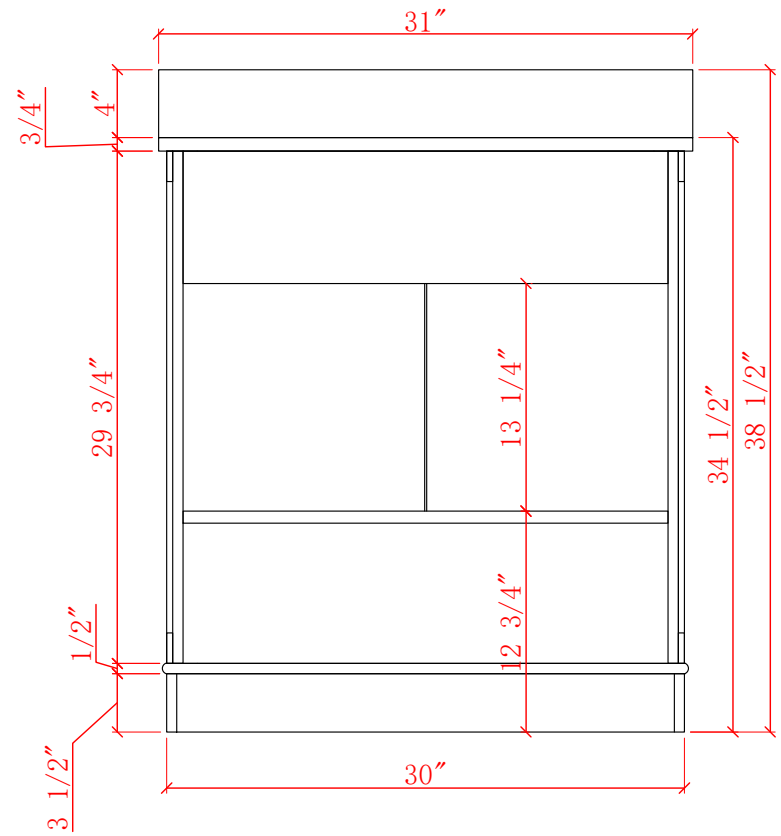

## 30-IN RETFORD VANITY COMBO SPECIFICATION

**BV-8389-30**

**BV-8389-30**

**BV-8389-30**

**BV-8389-30**

# WASH BASIN - PLUMBING CRITERIA

**BV-8389-30**