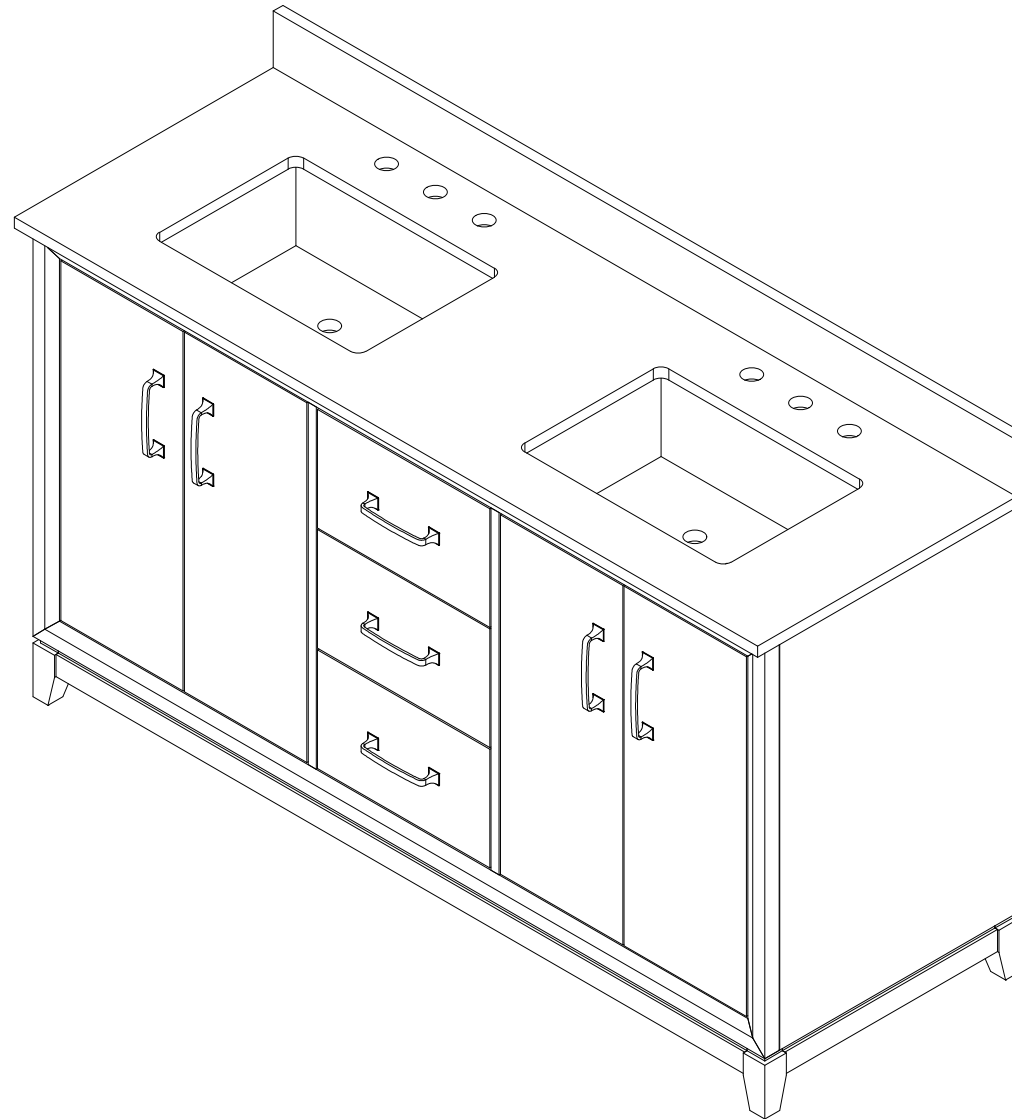

## 60-IN LUTON VANITY COMBO SPECIFICATION

**BV-6267-60**

**BV-6267-60**

**BV-6267-60**

**BV-6267-60**

WASH BASIN - PLUMBING CRITERIA

**BV-6267-60**