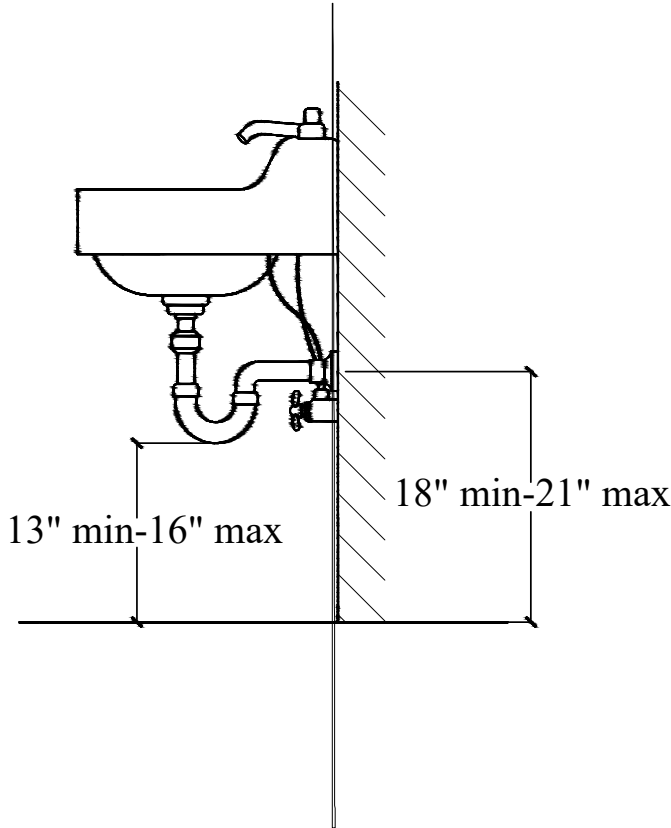

## 60-IN LUTON VANITY COMBO SPECIFICATION

**BV-6267-60**

**BV-6267-60**

**BV-6267-60**

**BV-6267-60**

WASH BASIN - PLUMBING CRITERIA

**BV-6267-60**