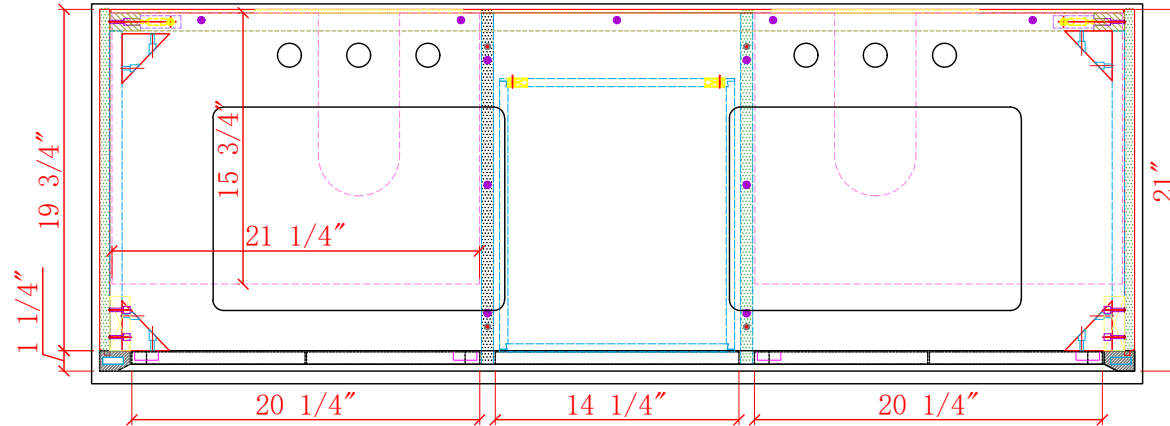

## 60-IN LUTON VANITY COMBO SPECIFICATION

**BV-6267-60**

**BV-6267-60**

**BV-6267-60**

**BV-6267-60**

WASH BASIN - PLUMBING CRITERIA

**BV-6267-60**