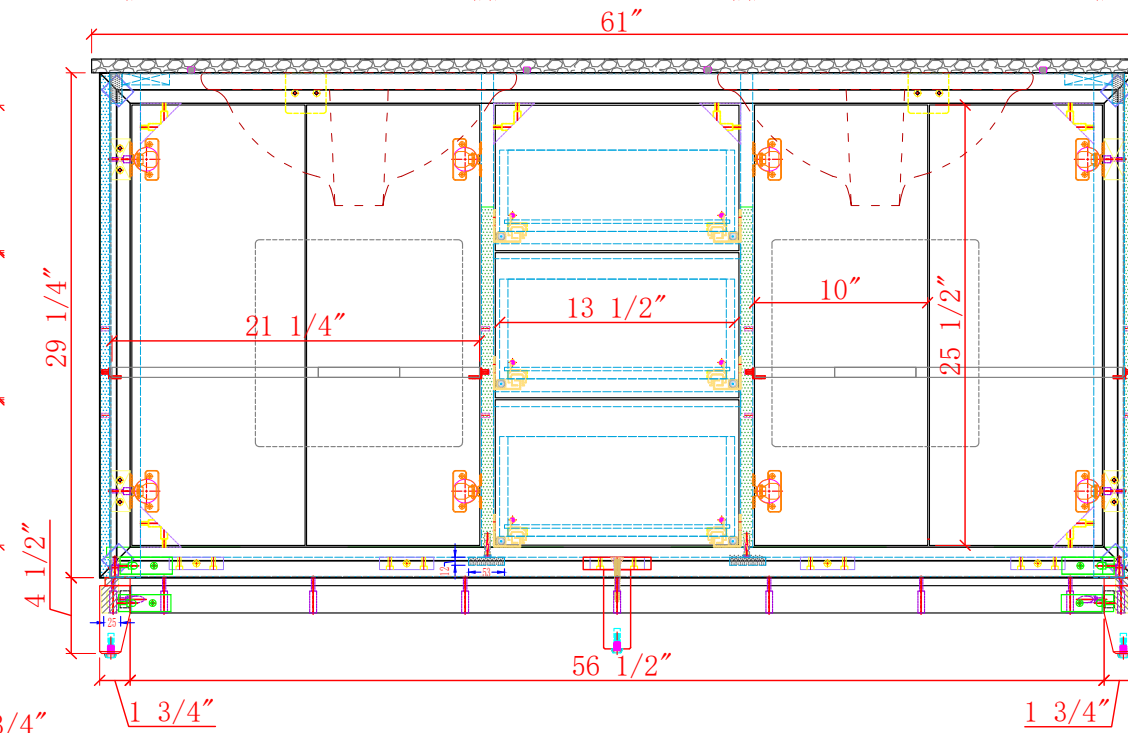

## 60-IN LUTON VANITY COMBO SPECIFICATION

**BV-6267-60**

**BV-6267-60**

**BV-6267-60**

**BV-6267-60**

WASH BASIN - PLUMBING CRITERIA

**BV-6267-60**