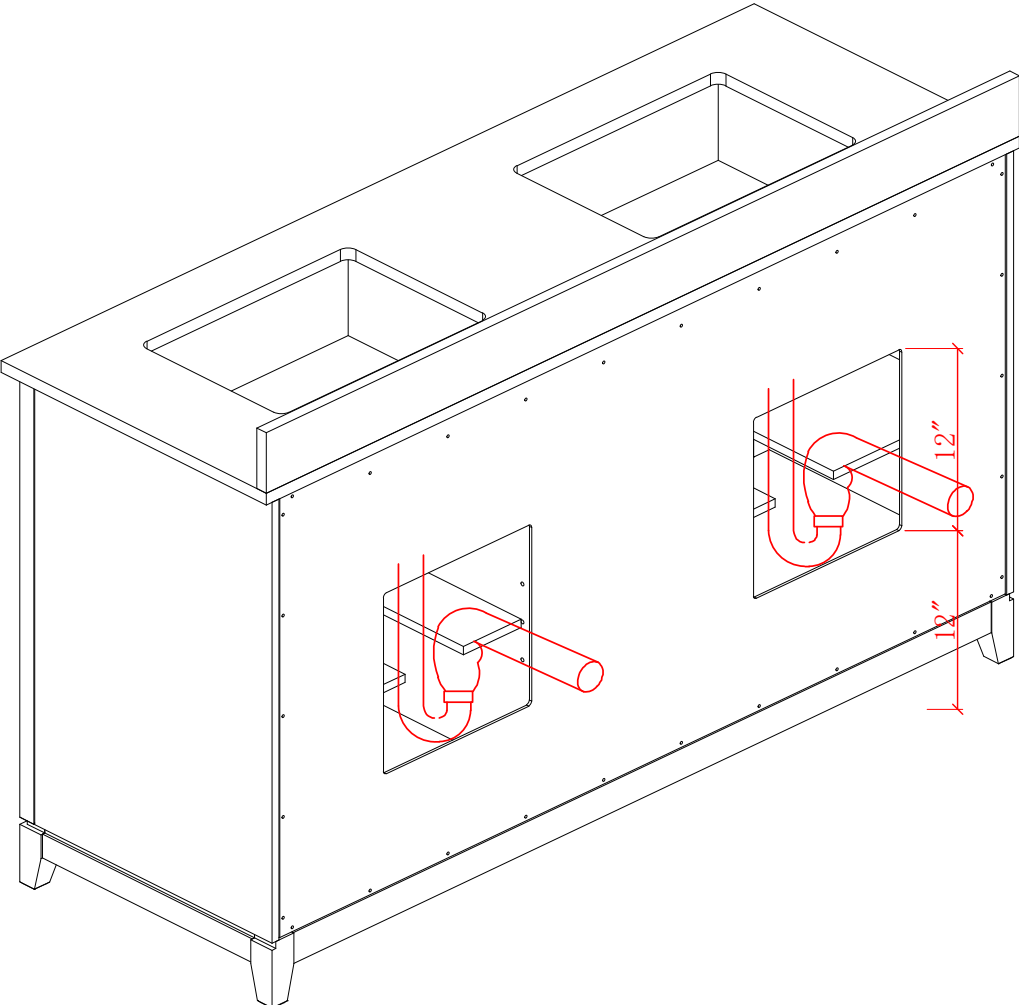

## 60-IN LUTON VANITY COMBO SPECIFICATION

**BV-6267-60**

**BV-6267-60**

**BV-6267-60**

**BV-6267-60**

WASH BASIN - PLUMBING CRITERIA

**BV-6267-60**