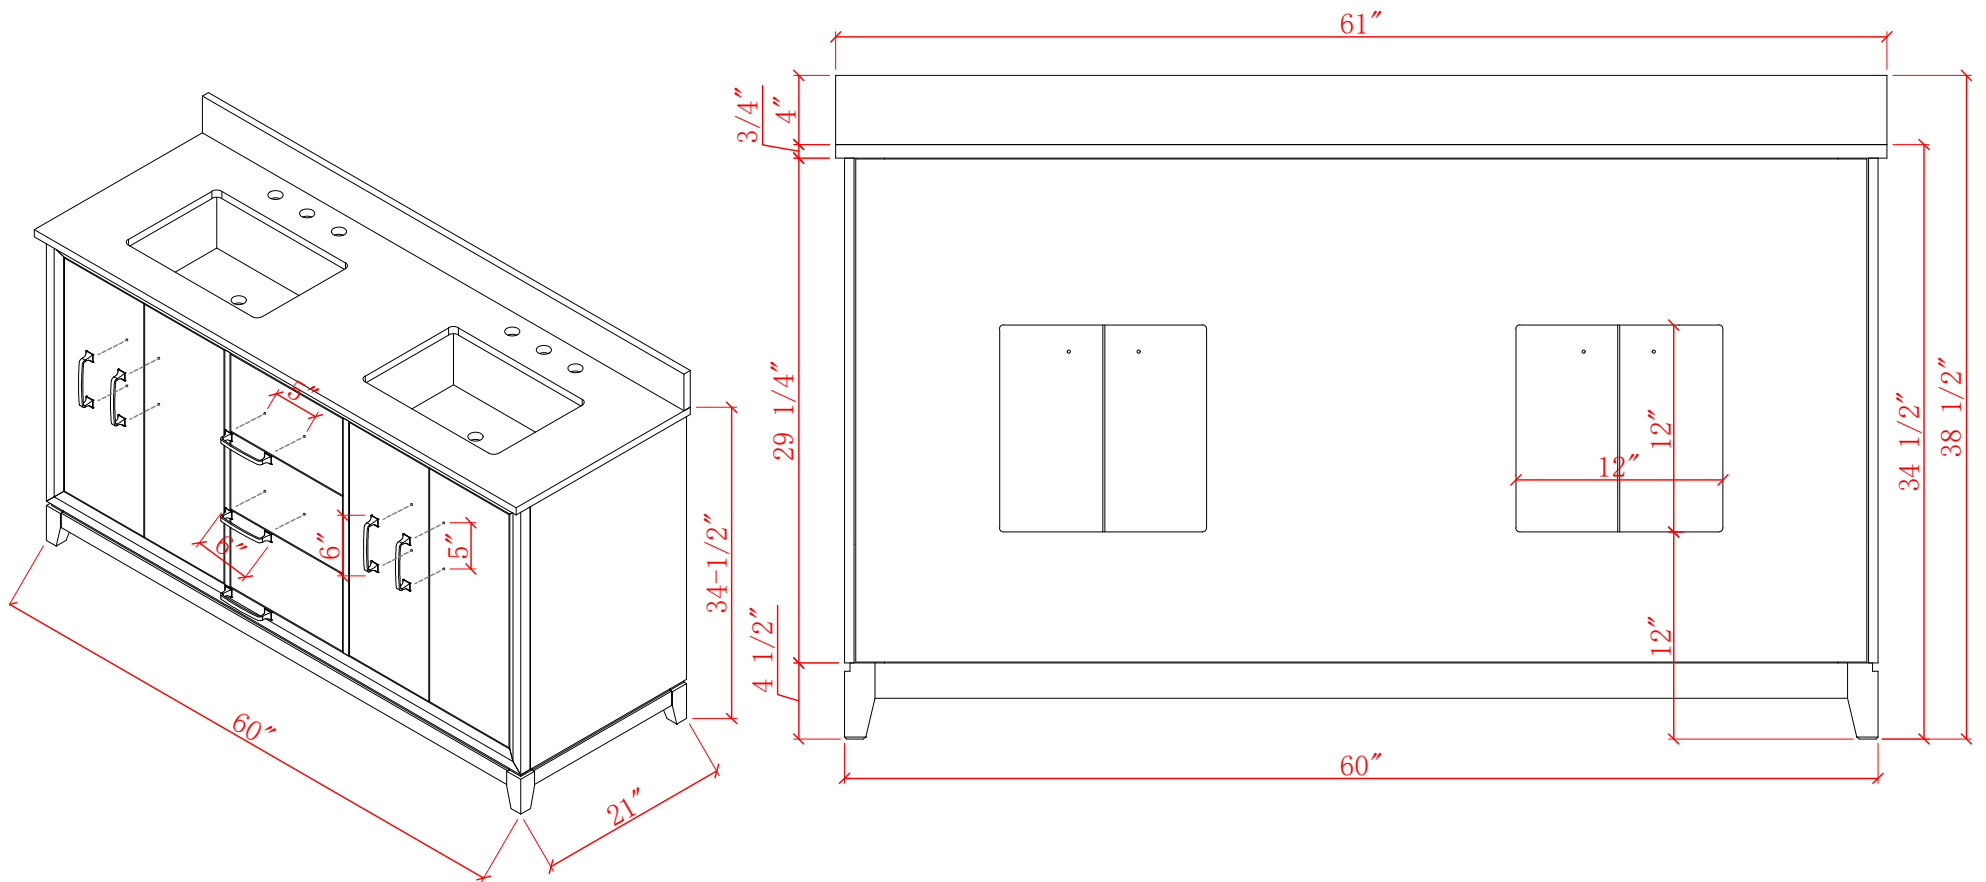

## 60-IN LUTON VANITY COMBO SPECIFICATION

**BV-6267-60**

**BV-6267-60**

**BV-6267-60**

**BV-6267-60**

WASH BASIN - PLUMBING CRITERIA

**BV-6267-60**