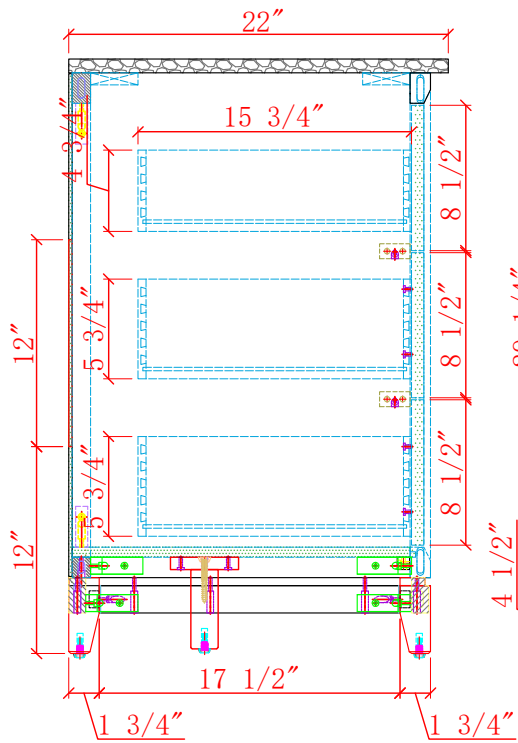

## 60-IN LUTON VANITY COMBO SPECIFICATION

**BV-6267-60**

**BV-6267-60**

**BV-6267-60**

**BV-6267-60**

WASH BASIN - PLUMBING CRITERIA

**BV-6267-60**