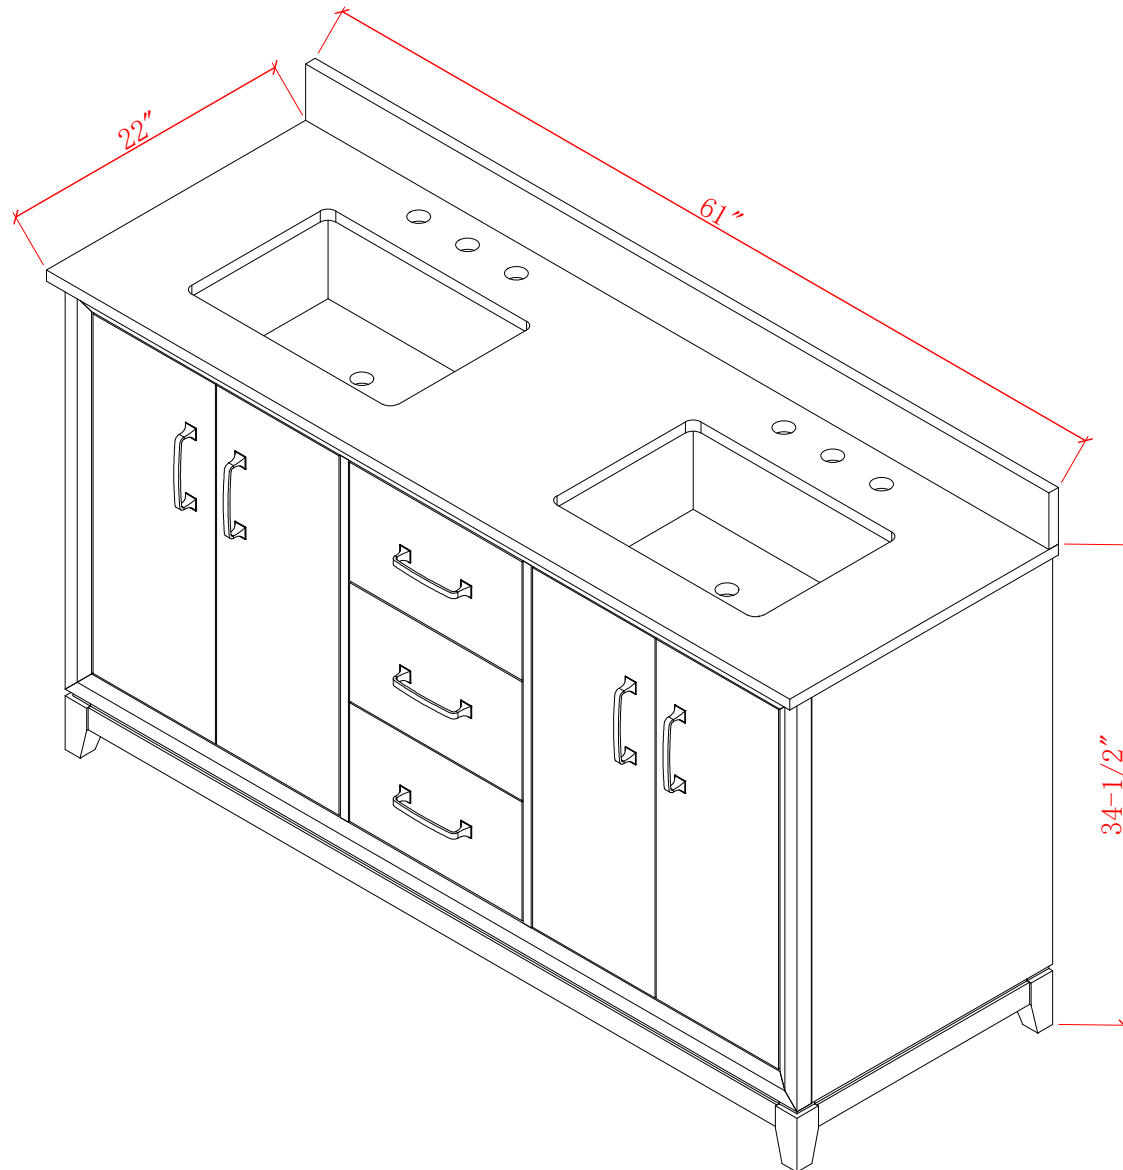

## 60-IN LUTON VANITY COMBO SPECIFICATION

**BV-6267-60**

**BV-6267-60**

**BV-6267-60**

**BV-6267-60**

WASH BASIN - PLUMBING CRITERIA

**BV-6267-60**