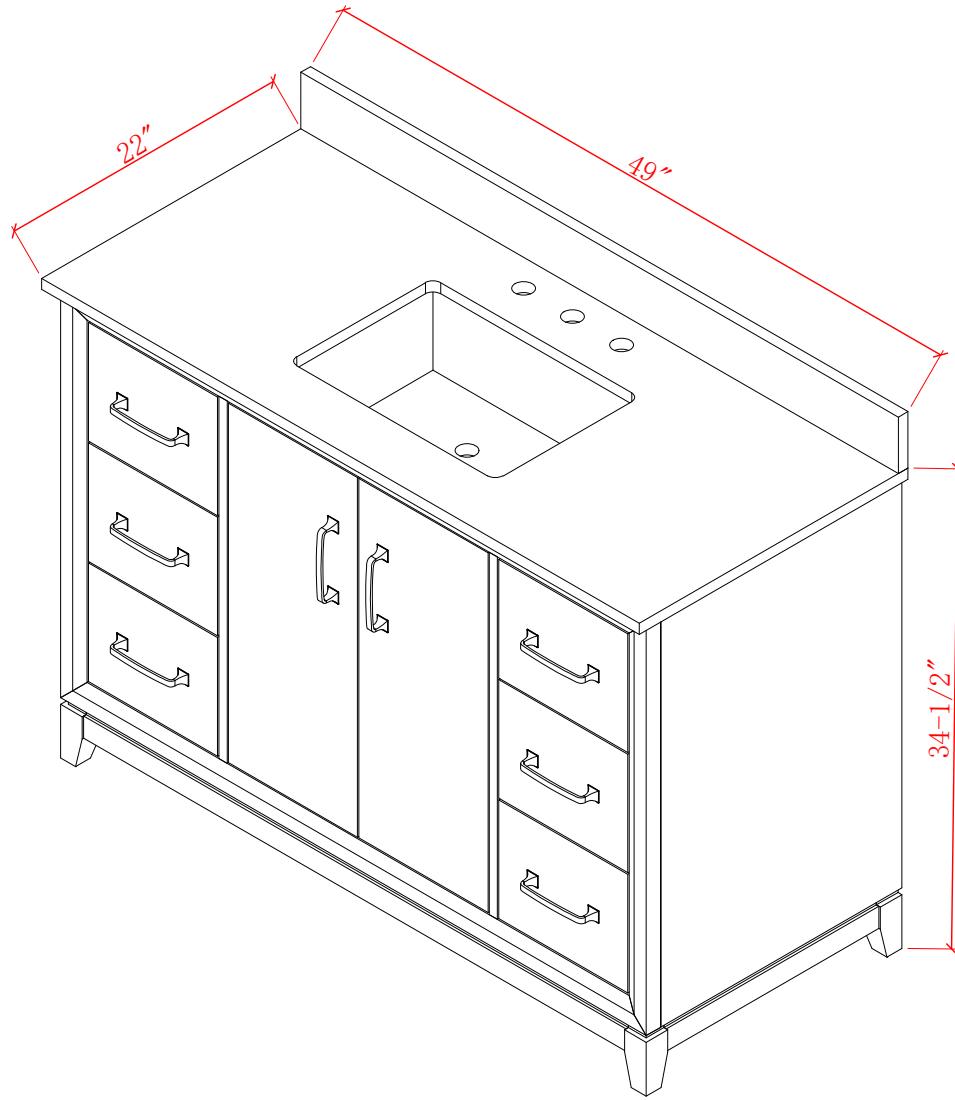

48-IN LUTON VANITY COMBO SPECIFICATION

BV-6267-48

BV-6267-48

BV-6267-48

BV-6267-48

WASH BASIN - PLUMBING CRITERIA

BV-6267-48