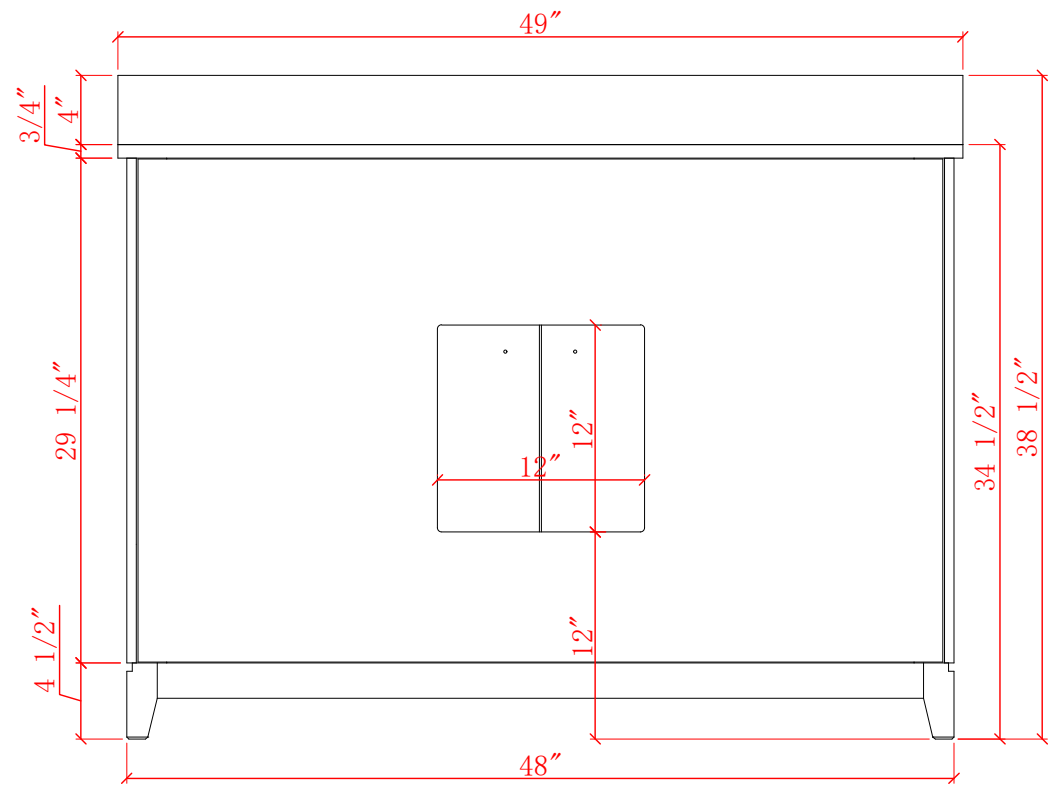

48-IN LUTON VANITY COMBO SPECIFICATION

BV-6267-48

BV-6267-48

BV-6267-48

BV-6267-48

WASH BASIN - PLUMBING CRITERIA

BV-6267-48