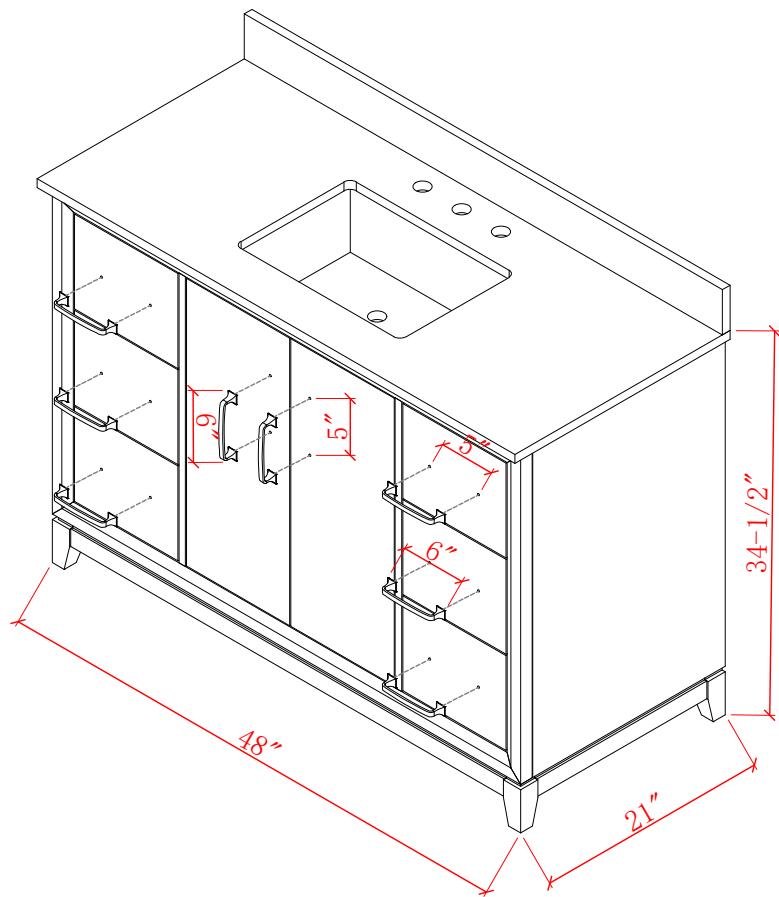

48-IN LUTON VANITY COMBO SPECIFICATION

BV-6267-48

BV-6267-48

BV-6267-48

BV-6267-48

WASH BASIN - PLUMBING CRITERIA

BV-6267-48