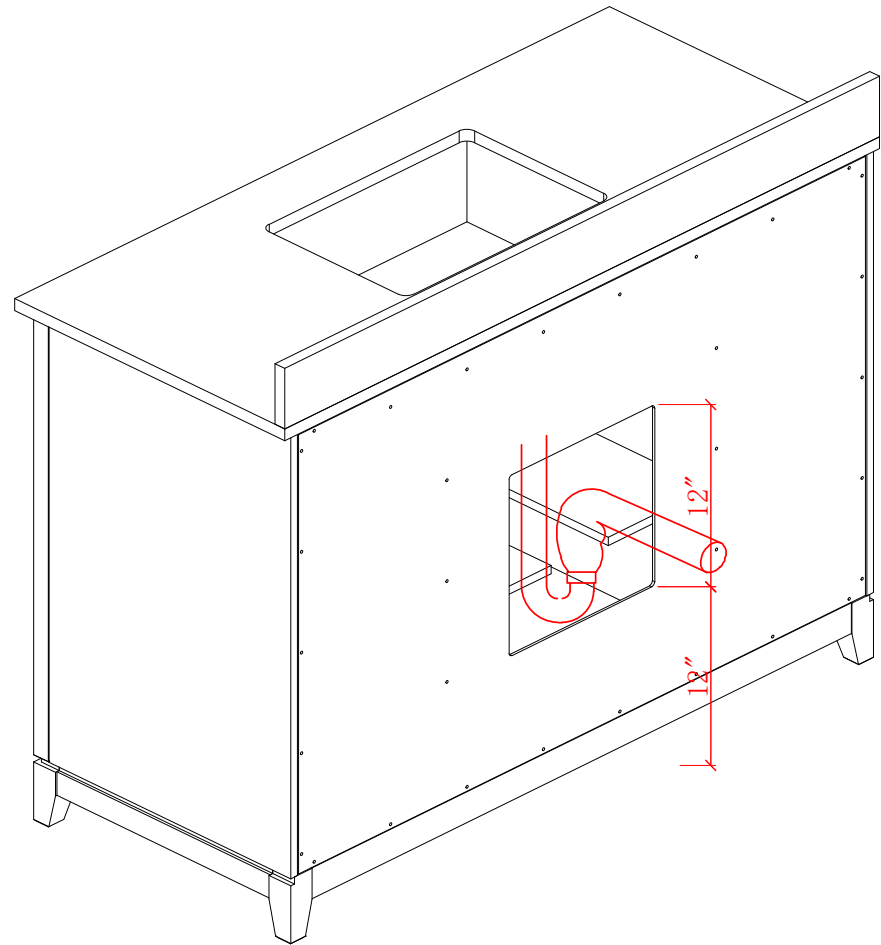

48-IN LUTON VANITY COMBO SPECIFICATION

BV-6267-48

BV-6267-48

BV-6267-48

BV-6267-48

WASH BASIN - PLUMBING CRITERIA

BV-6267-48