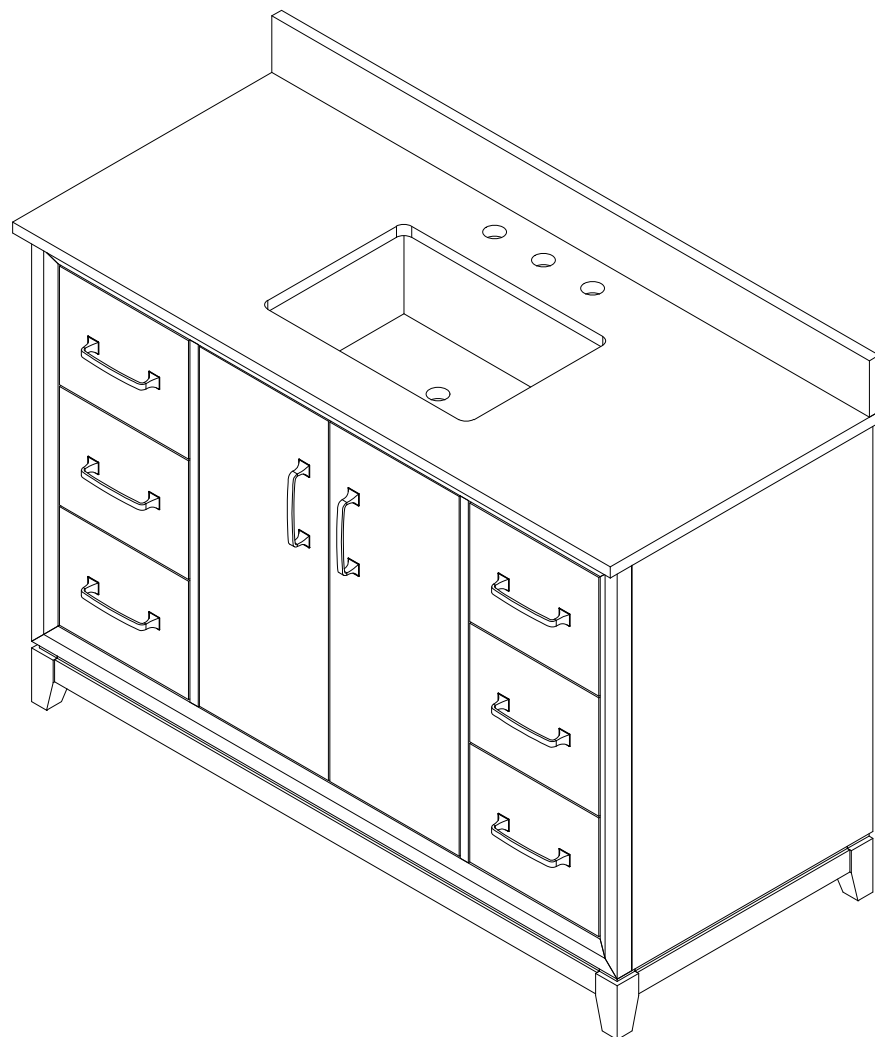

48-IN LUTON VANITY COMBO SPECIFICATION

BV-6267-48

BV-6267-48

BV-6267-48

BV-6267-48

WASH BASIN - PLUMBING CRITERIA

BV-6267-48