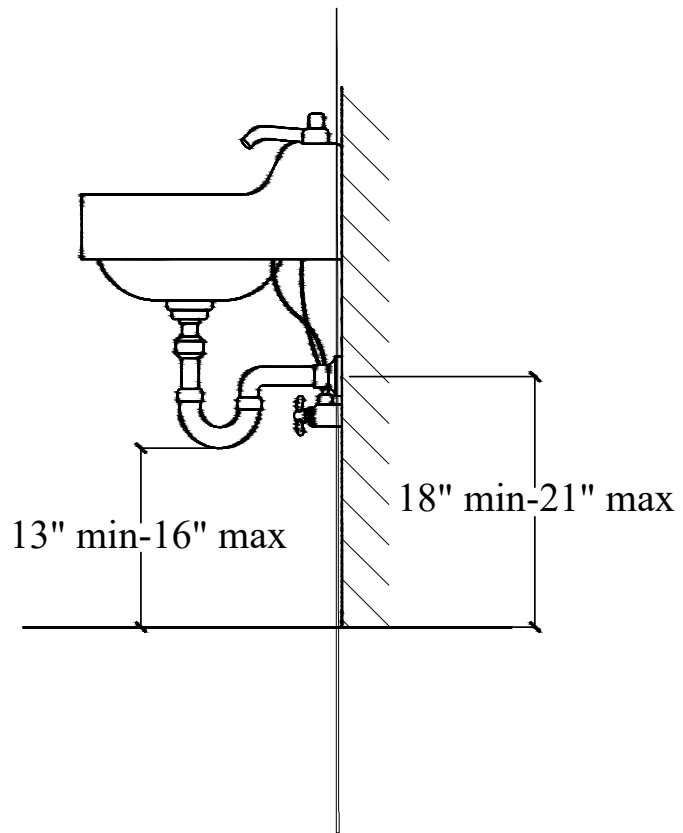

48-IN LUTON VANITY COMBO SPECIFICATION

BV-6267-48

BV-6267-48

BV-6267-48

BV-6267-48

WASH BASIN - PLUMBING CRITERIA

BV-6267-48