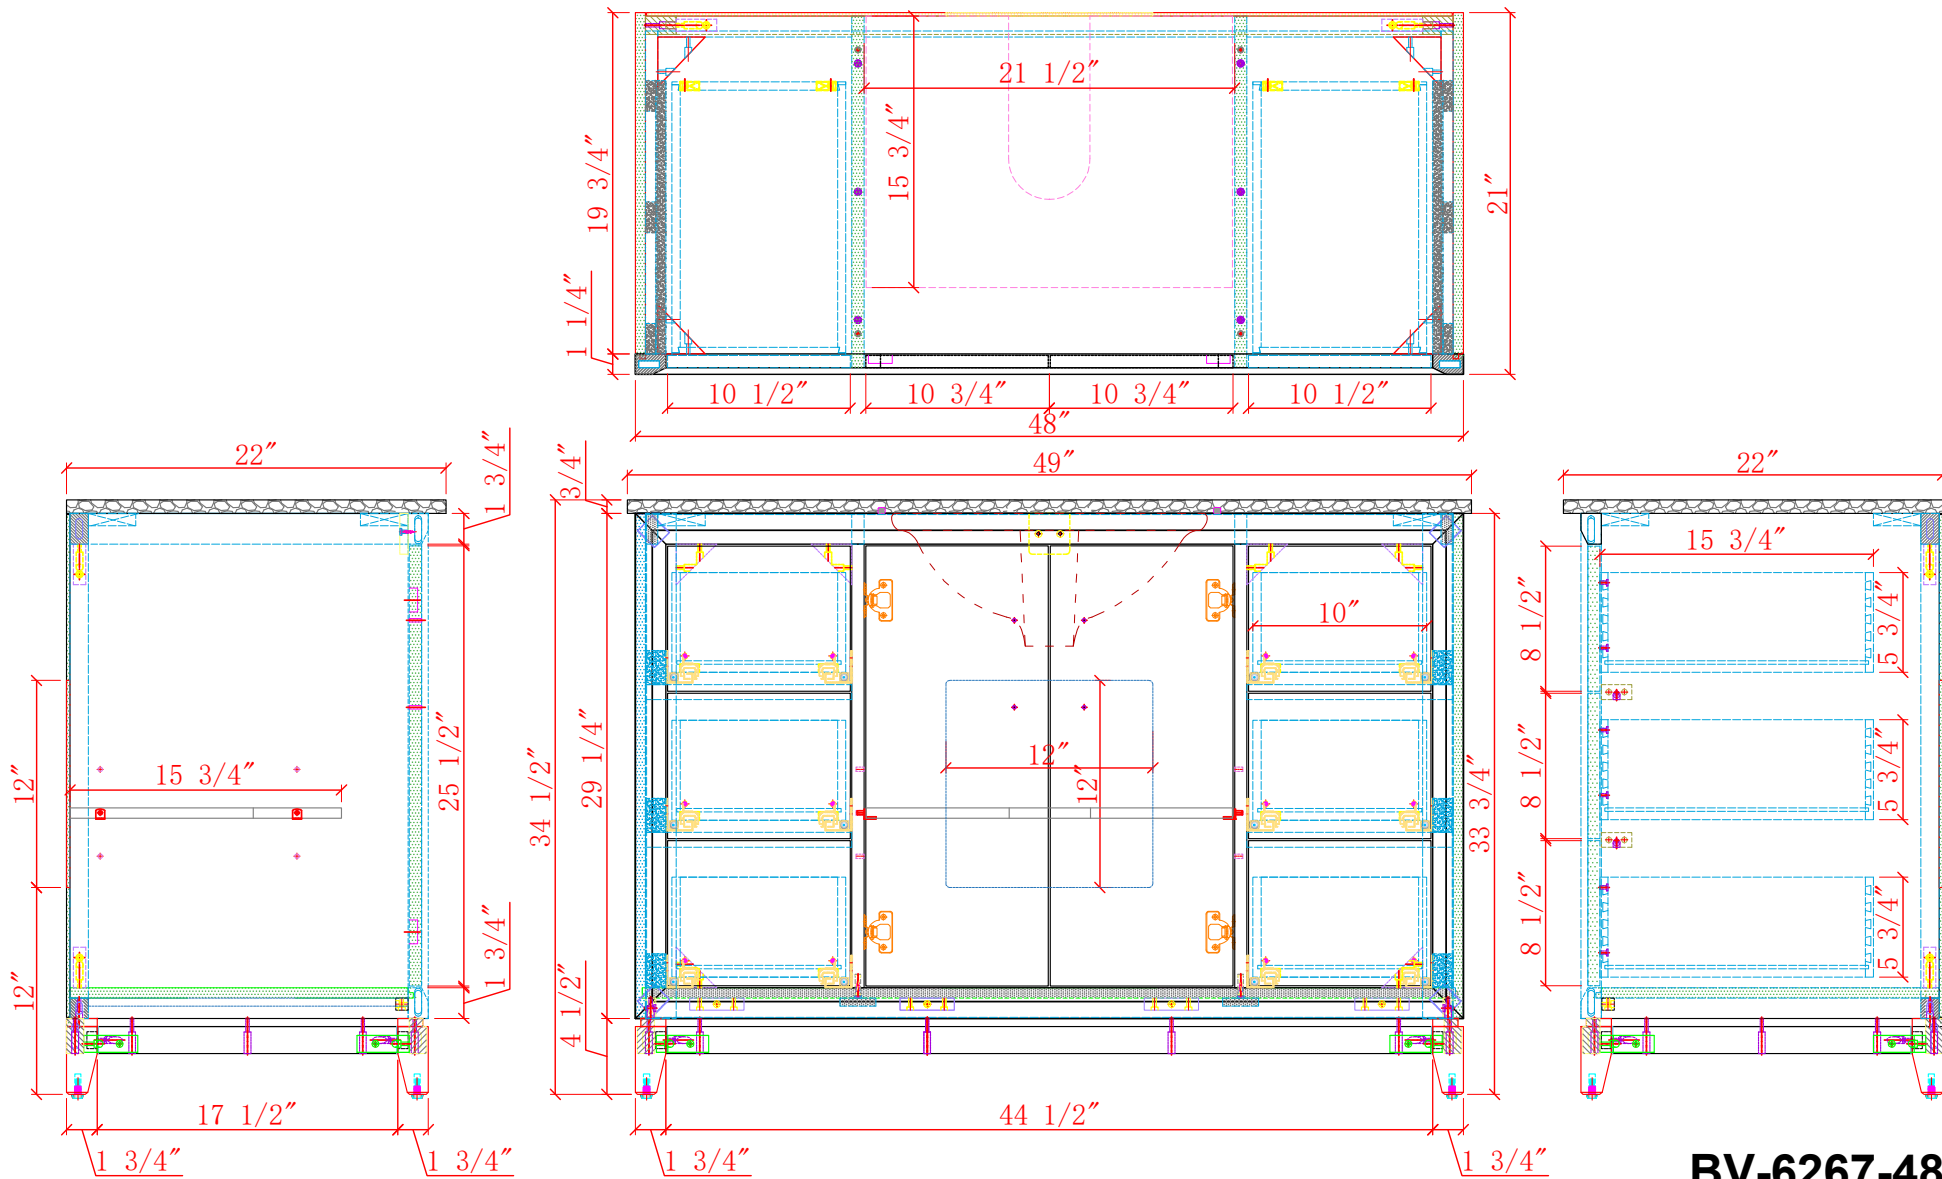

48-IN LUTON VANITY COMBO SPECIFICATION

BV-6267-48

BV-6267-48

BV-6267-48

BV-6267-48

WASH BASIN - PLUMBING CRITERIA

BV-6267-48