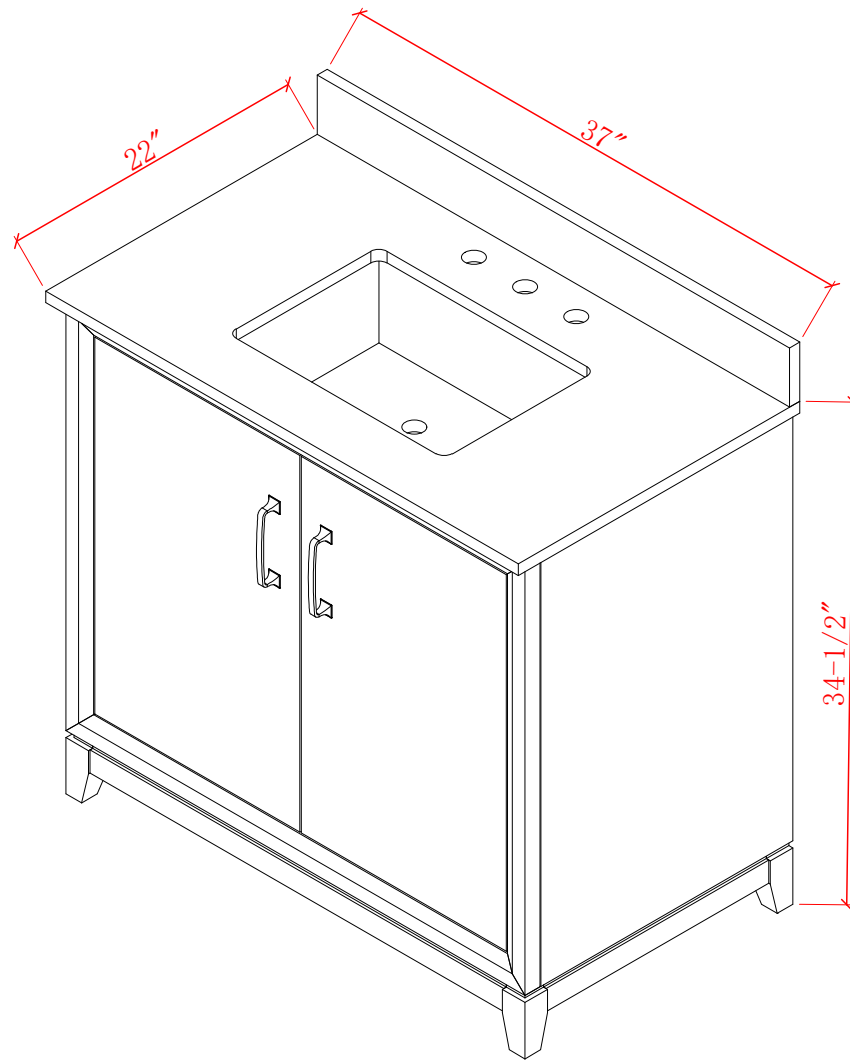

36-IN LUTON VANITY COMBO SPECIFICATION

BV-6267-36

BV-6267-36

BV-6267-36

BV-6267-36

WASH BASIN - PLUMBING CRITERIA