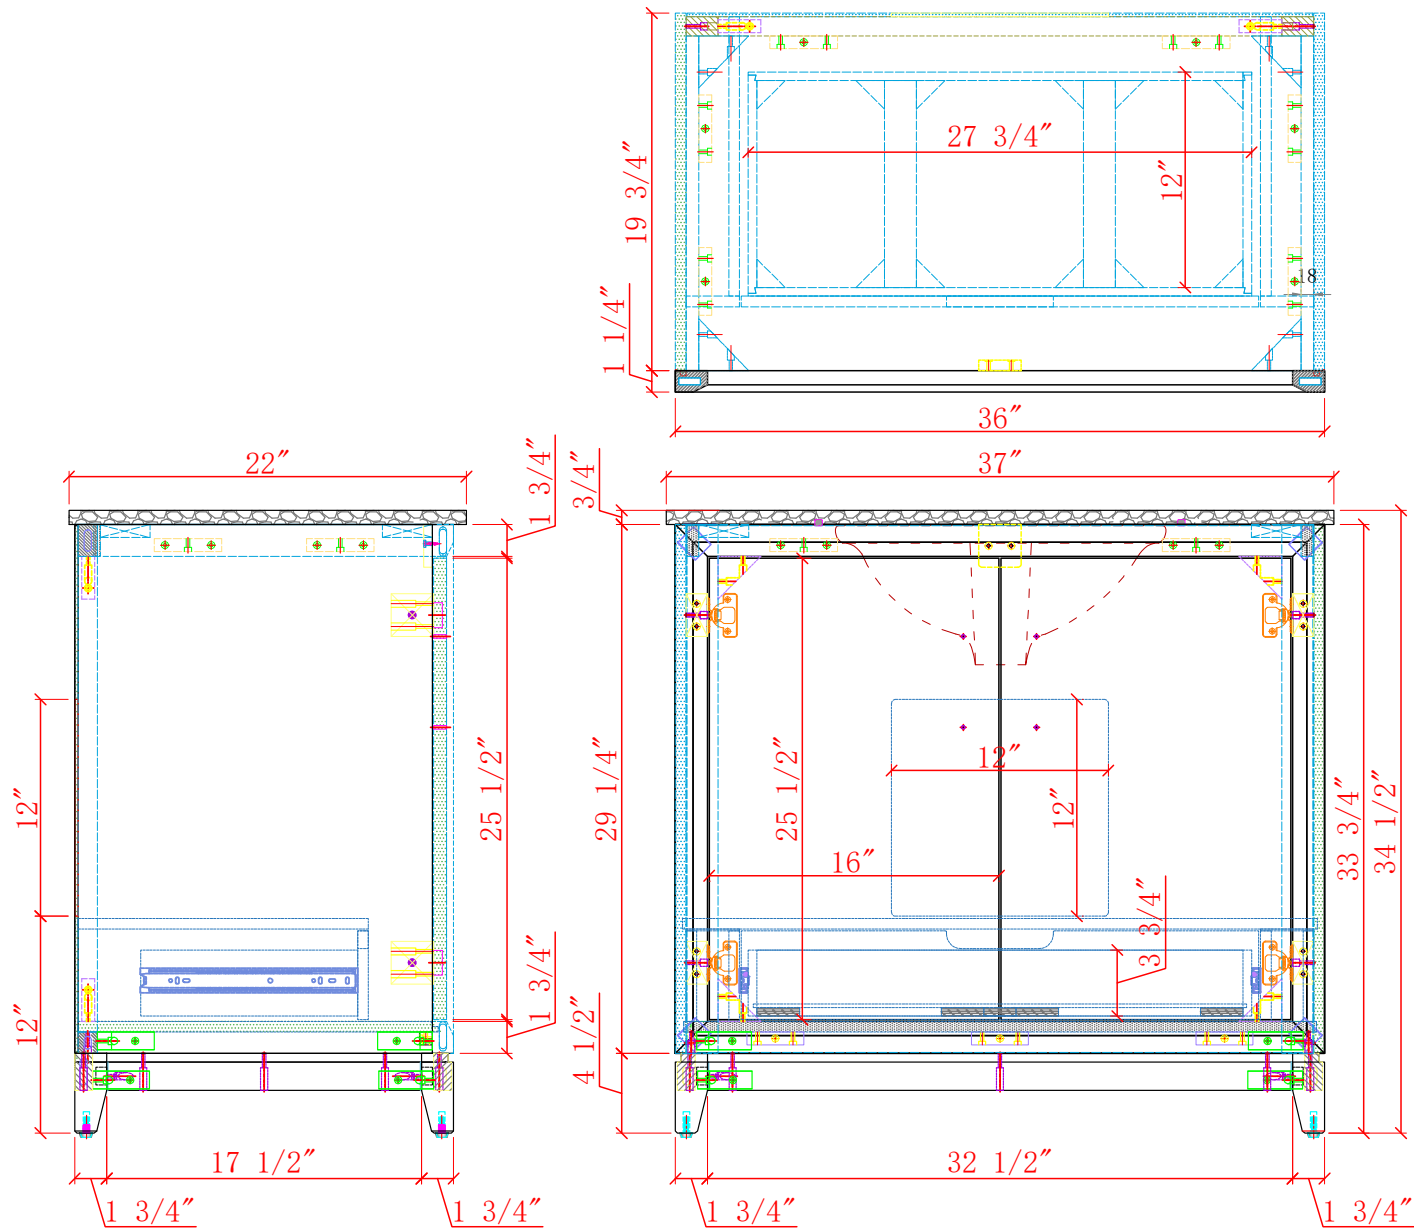

36-IN LUTON VANITY COMBO SPECIFICATION

BV-6267-36

BV-6267-36

BV-6267-36

BV-6267-36

WASH BASIN - PLUMBING CRITERIA