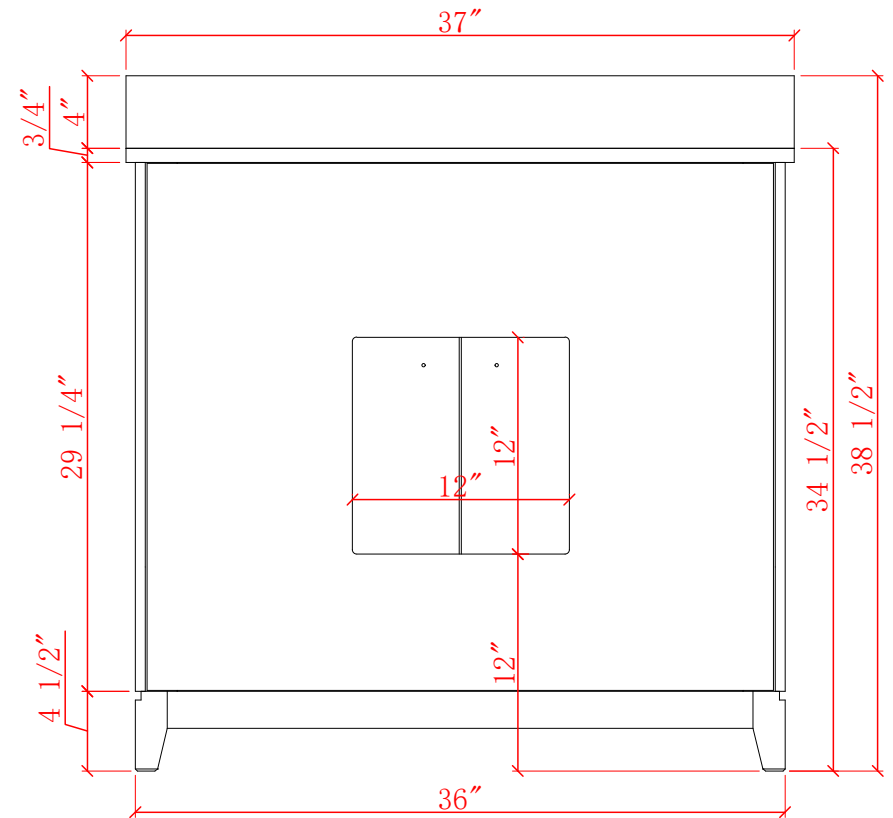

36-IN LUTON VANITY COMBO SPECIFICATION

BV-6267-36

BV-6267-36

BV-6267-36

BV-6267-36

WASH BASIN - PLUMBING CRITERIA