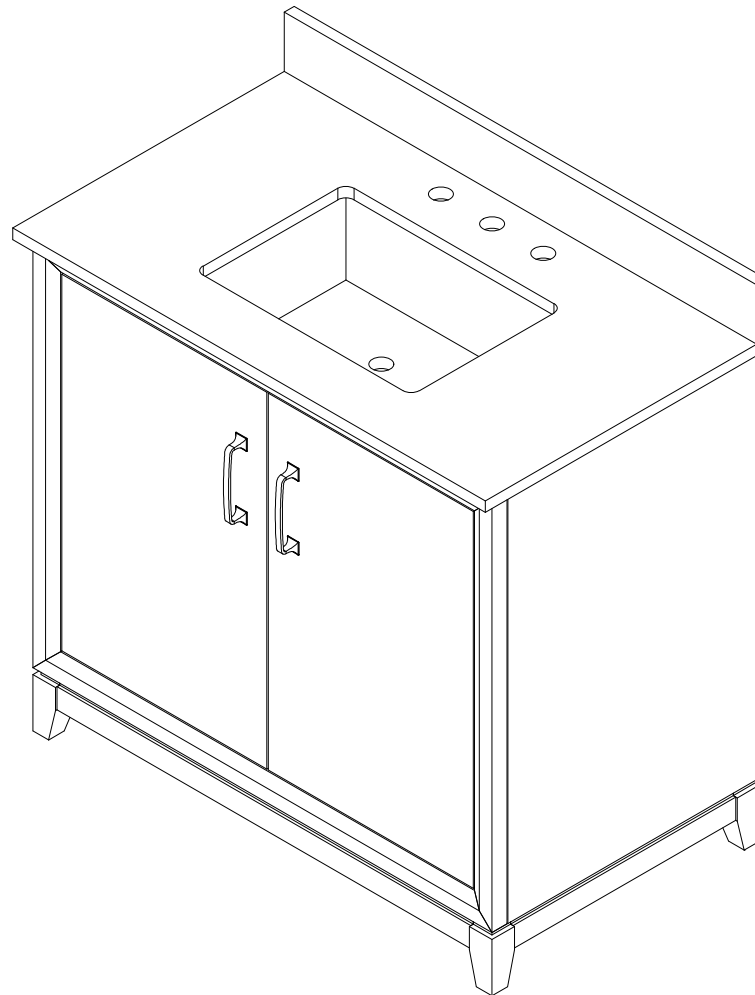

36-IN LUTON VANITY COMBO SPECIFICATION

BV-6267-36

BV-6267-36

BV-6267-36

BV-6267-36

WASH BASIN - PLUMBING CRITERIA