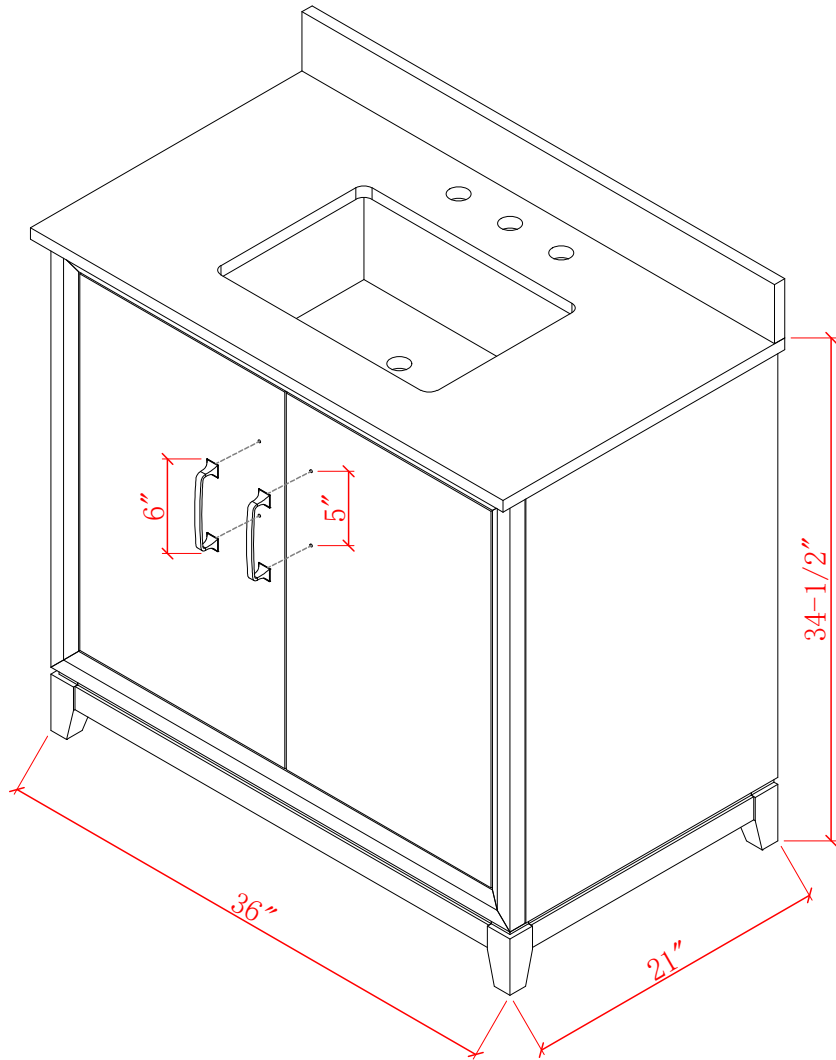

36-IN LUTON VANITY COMBO SPECIFICATION

BV-6267-36

BV-6267-36

BV-6267-36

BV-6267-36

WASH BASIN - PLUMBING CRITERIA