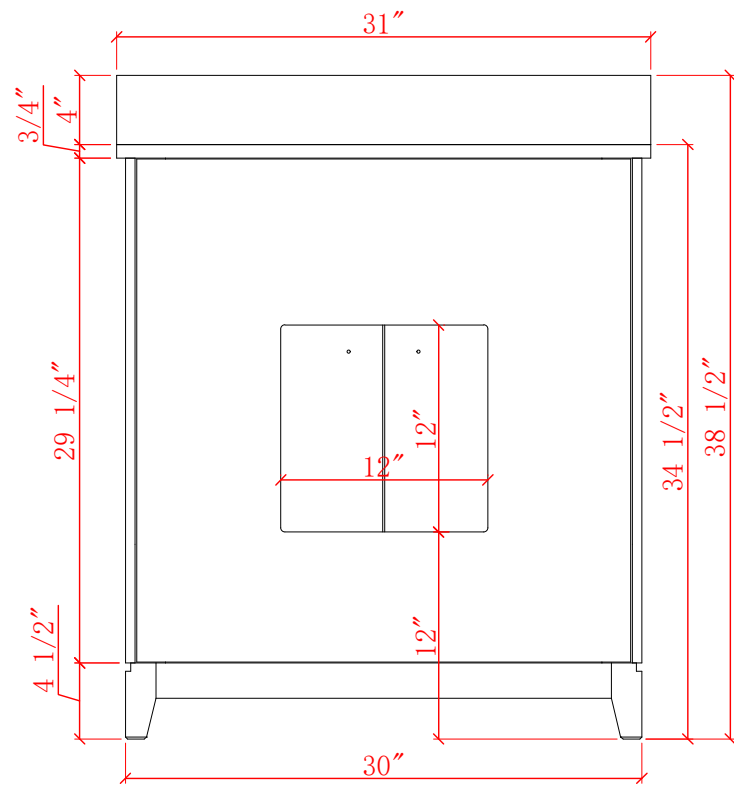

30-IN LUTON VANITY COMBO SPECIFICATION

BV-6267-30

BV-6267-30

BV-6267-30

BV-6267-30

WASH BASIN - PLUMBING CRITERIA