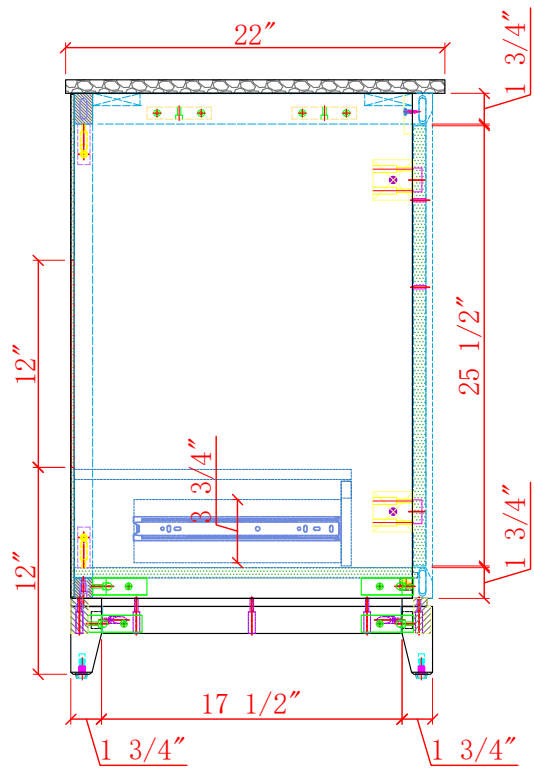

30-IN LUTON VANITY COMBO SPECIFICATION

BV-6267-30

BV-6267-30

BV-6267-30

BV-6267-30

WASH BASIN - PLUMBING CRITERIA