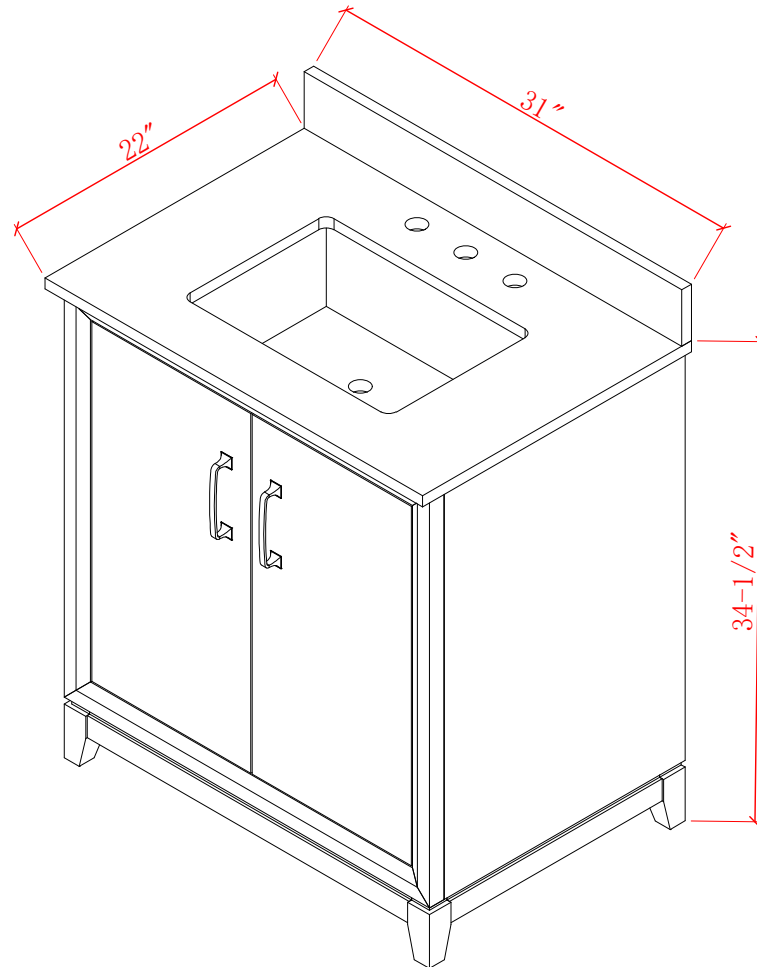

30-IN LUTON VANITY COMBO SPECIFICATION

BV-6267-30

BV-6267-30

BV-6267-30

BV-6267-30

WASH BASIN - PLUMBING CRITERIA