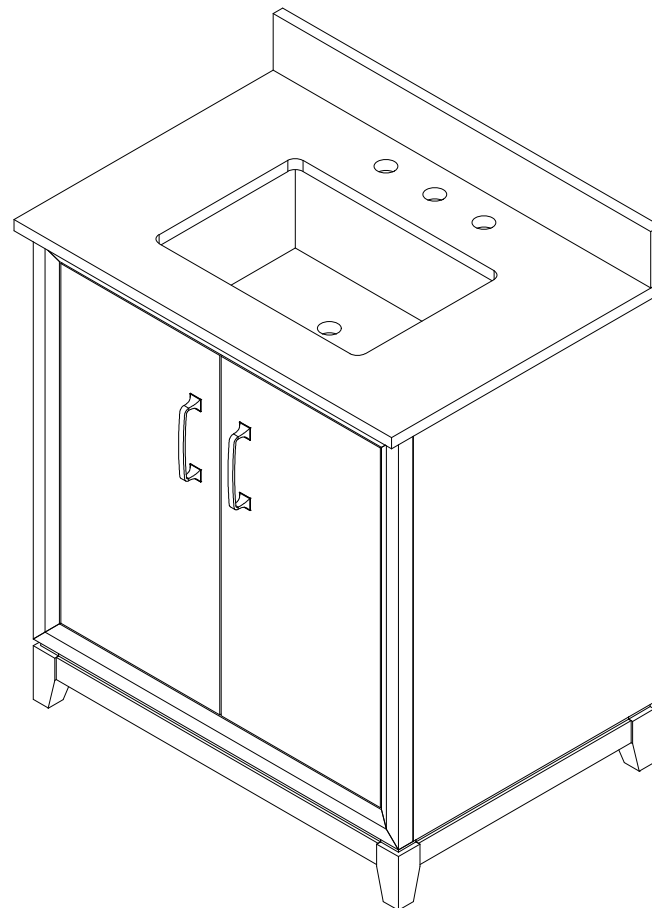

30-IN LUTON VANITY COMBO SPECIFICATION

BV-6267-30

BV-6267-30

BV-6267-30

BV-6267-30

WASH BASIN - PLUMBING CRITERIA