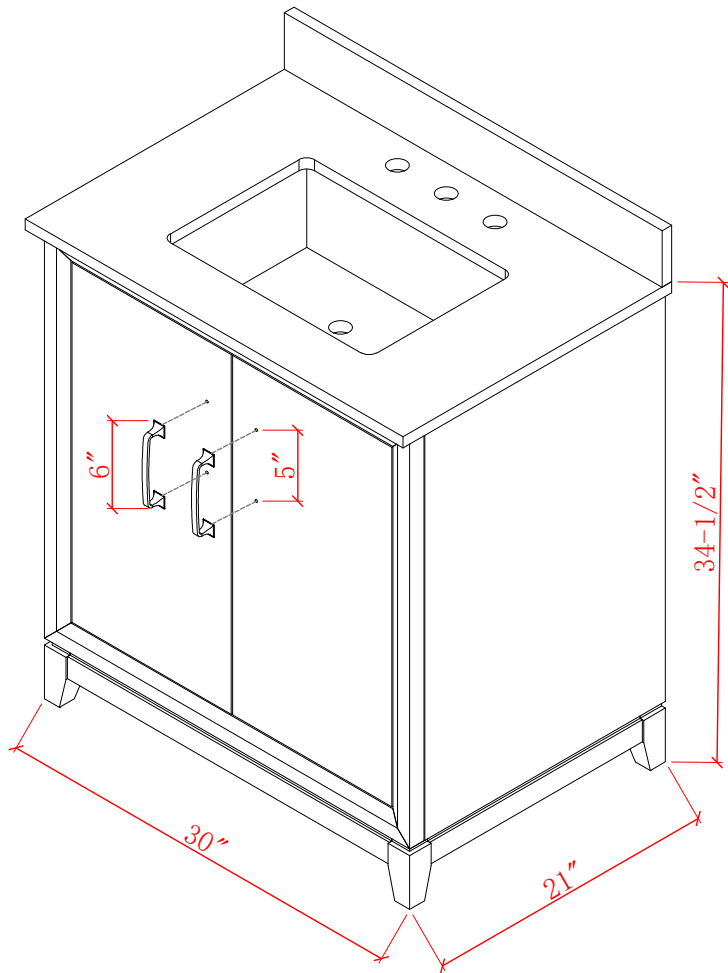

30-IN LUTON VANITY COMBO SPECIFICATION

BV-6267-30

BV-6267-30

BV-6267-30

BV-6267-30

WASH BASIN - PLUMBING CRITERIA