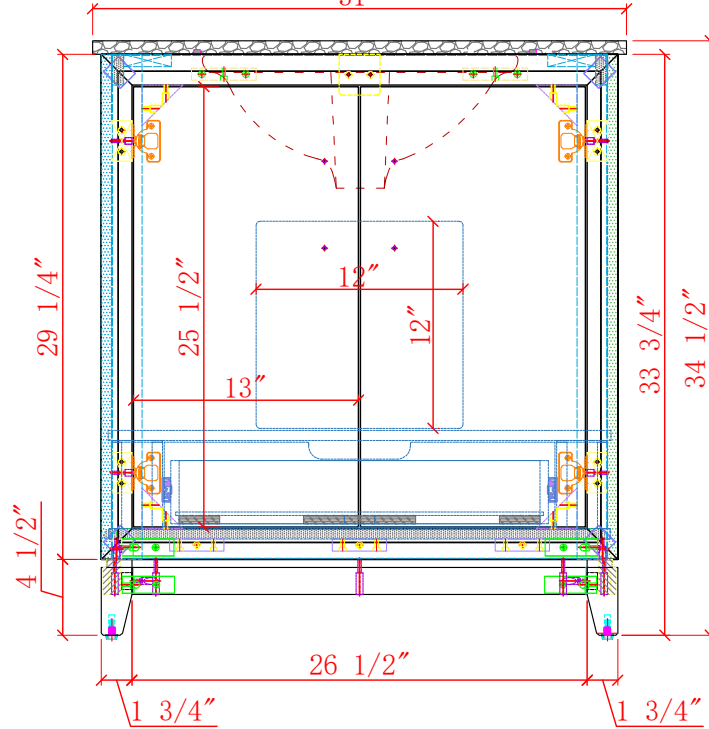

30-IN LUTON VANITY COMBO SPECIFICATION

BV-6267-30

BV-6267-30

BV-6267-30

BV-6267-30

WASH BASIN - PLUMBING CRITERIA