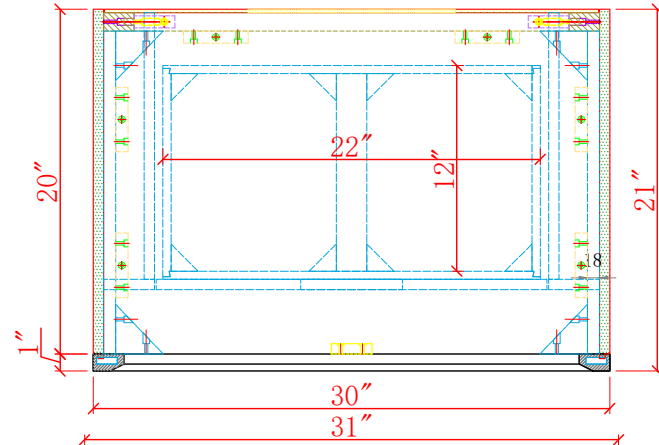

30-IN LUTON VANITY COMBO SPECIFICATION

BV-6267-30

BV-6267-30

BV-6267-30

BV-6267-30

WASH BASIN - PLUMBING CRITERIA