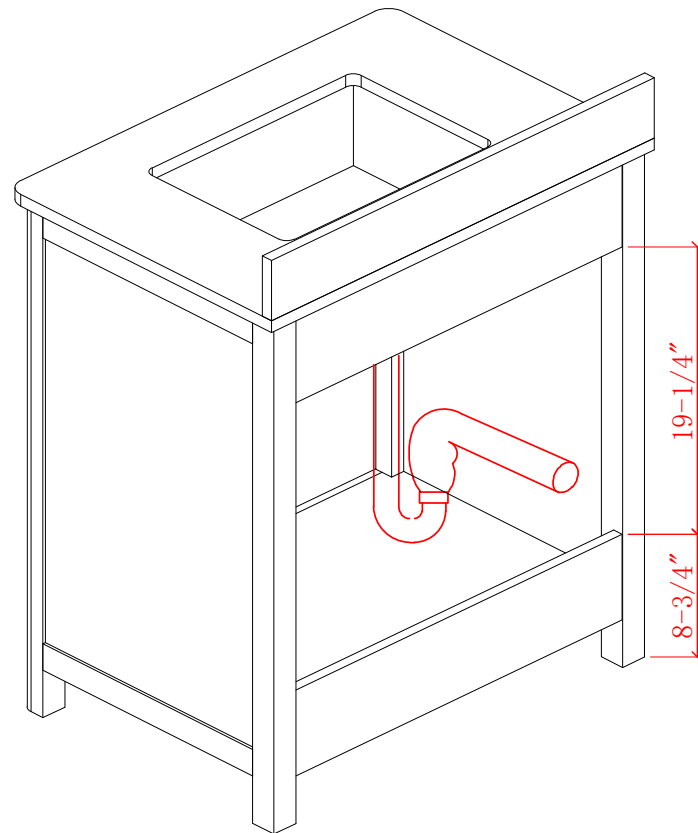

30-IN EMPORIA VANITY COMBO SPECIFICATION

BV-8786-30

BV-8786-30

BV-8786-30

BV-8786-30

WASH BASIN - PLUMBING CRITERIA

BV-8786-30