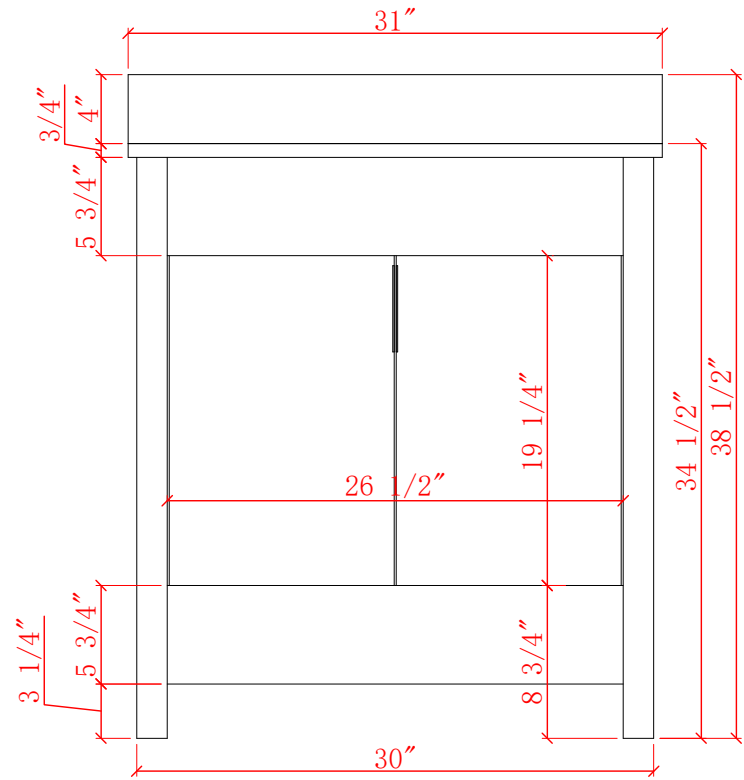

30-IN EMPORIA VANITY COMBO SPECIFICATION

BV-8786-30

BV-8786-30

BV-8786-30

BV-8786-30

WASH BASIN - PLUMBING CRITERIA

BV-8786-30