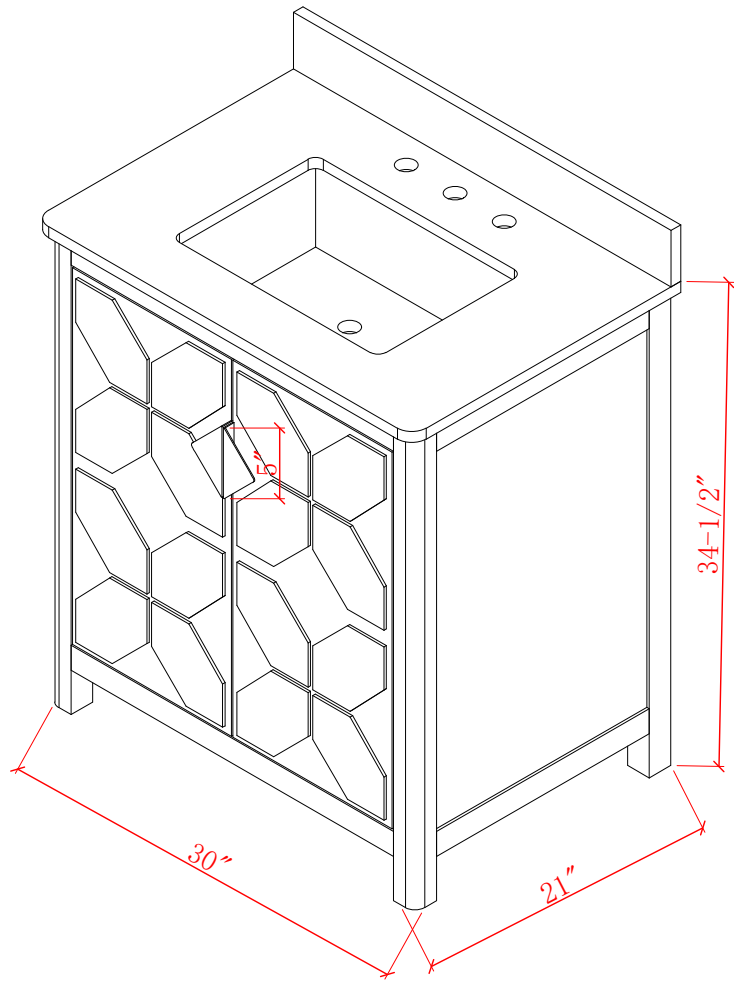

30-IN EMPORIA VANITY COMBO SPECIFICATION

BV-8786-30

BV-8786-30

BV-8786-30

BV-8786-30

WASH BASIN - PLUMBING CRITERIA

BV-8786-30