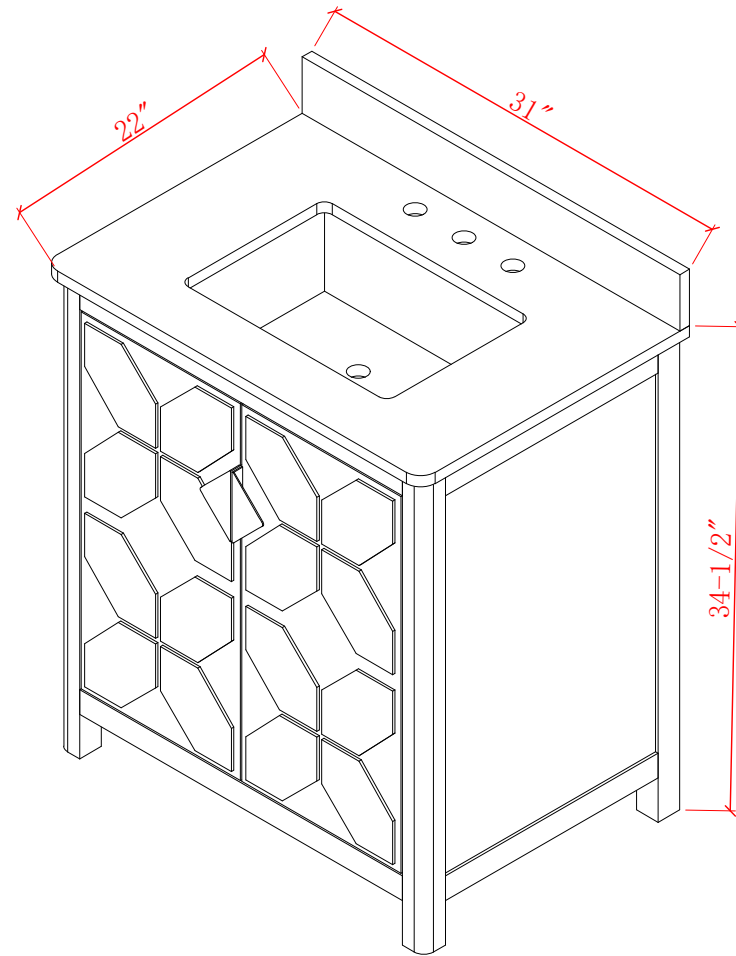

30-IN EMPORIA VANITY COMBO SPECIFICATION

BV-8786-30

BV-8786-30

BV-8786-30

BV-8786-30

WASH BASIN - PLUMBING CRITERIA

BV-8786-30