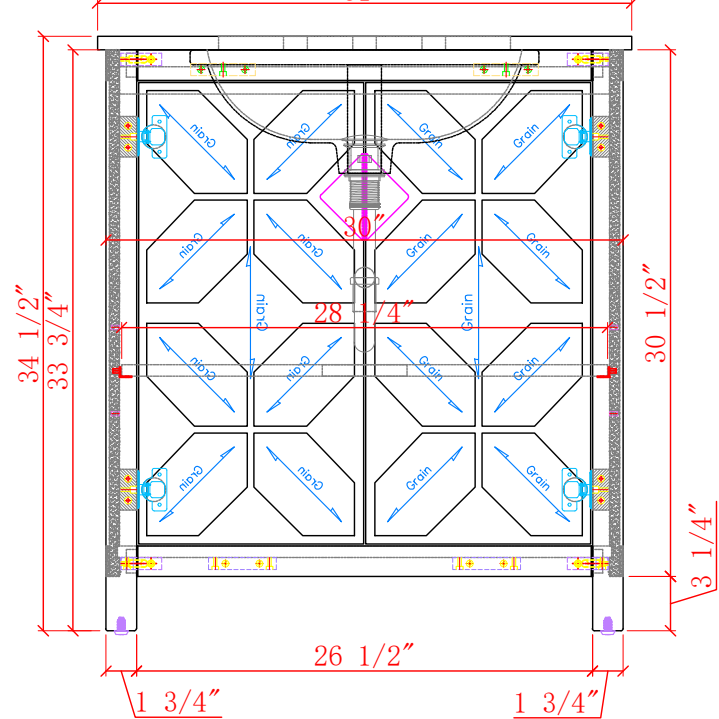

30-IN EMPORIA VANITY COMBO SPECIFICATION

BV-8786-30

BV-8786-30

BV-8786-30

BV-8786-30

WASH BASIN - PLUMBING CRITERIA

BV-8786-30