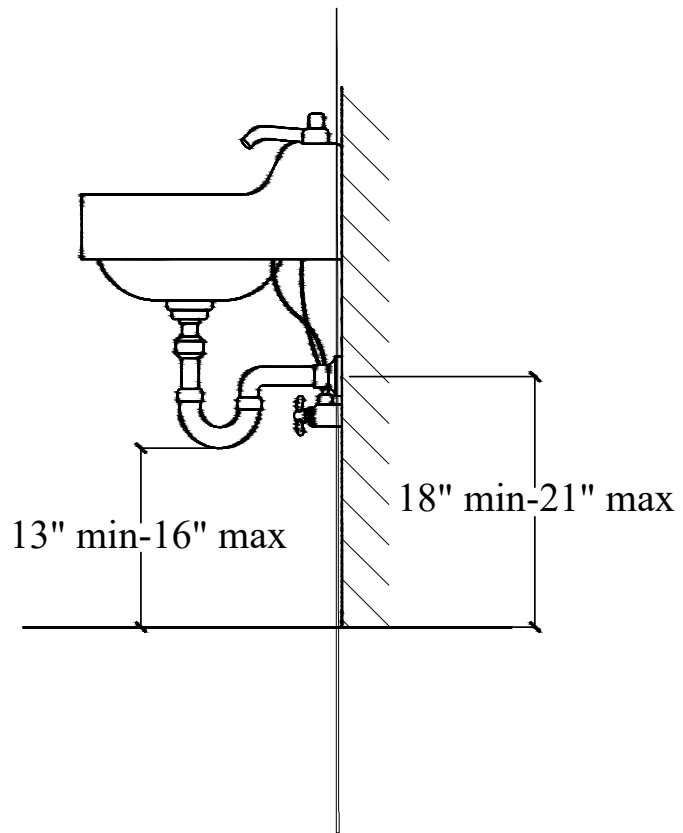

30-IN EMPORIA VANITY COMBO SPECIFICATION

BV-8786-30

BV-8786-30

BV-8786-30

BV-8786-30

WASH BASIN - PLUMBING CRITERIA

BV-8786-30