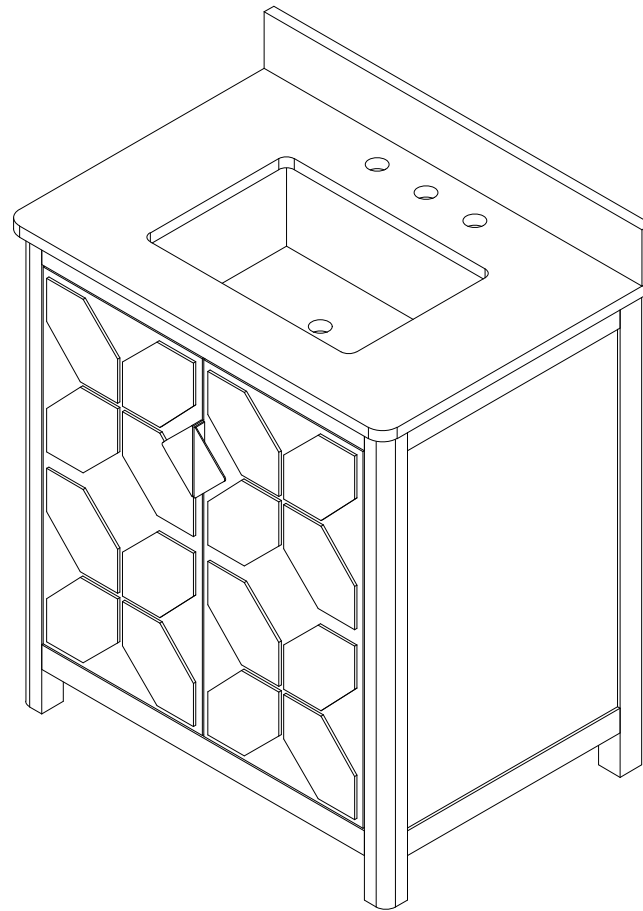

30-IN EMPORIA VANITY COMBO SPECIFICATION

BV-8786-30

BV-8786-30

BV-8786-30

BV-8786-30

WASH BASIN - PLUMBING CRITERIA

BV-8786-30