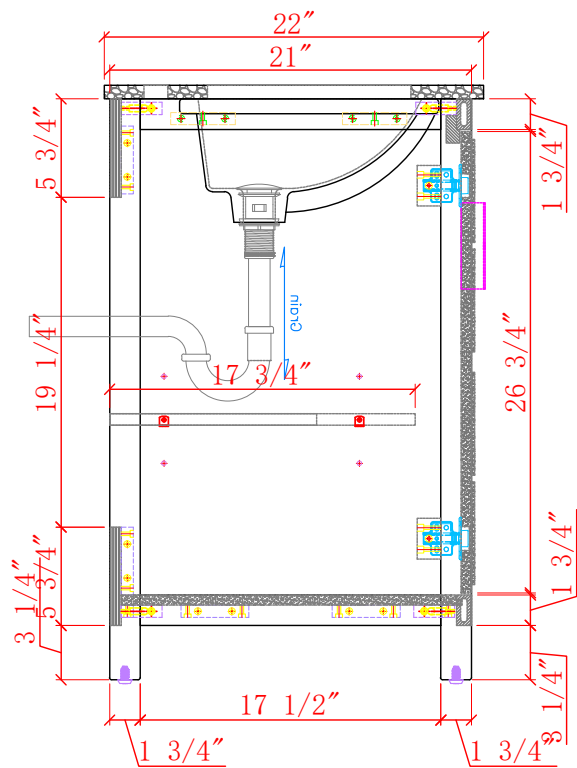

30-IN EMPORIA VANITY COMBO SPECIFICATION

BV-8786-30

BV-8786-30

BV-8786-30

BV-8786-30

WASH BASIN - PLUMBING CRITERIA

BV-8786-30