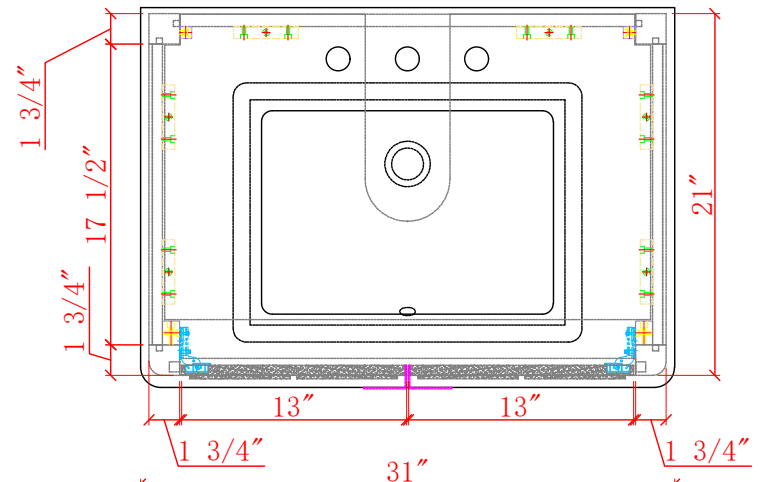

30-IN EMPORIA VANITY COMBO SPECIFICATION

BV-8786-30

BV-8786-30

BV-8786-30

BV-8786-30

WASH BASIN - PLUMBING CRITERIA

BV-8786-30