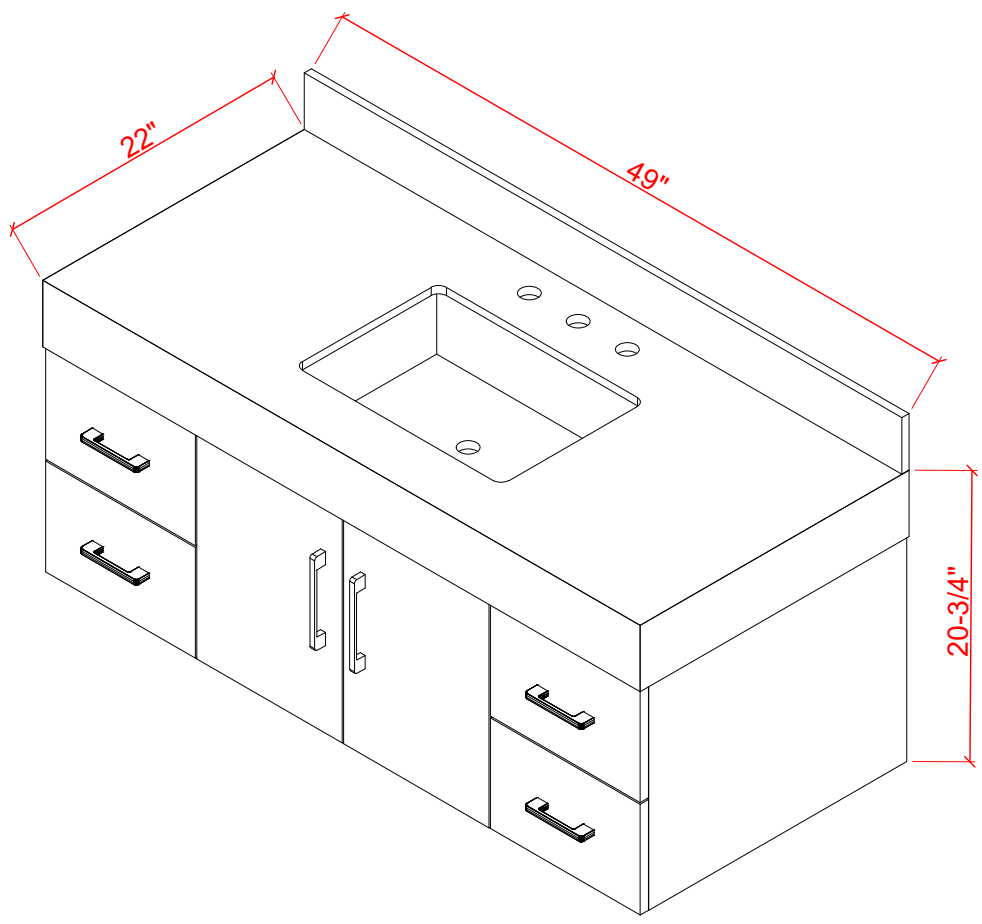

**48-IN UTOPIA VANITY COMBO SPECIFICATION
(WALL MOUNT)**

BV-8769-48

BV-8769-48

BV-8769-48

BV-8769-48