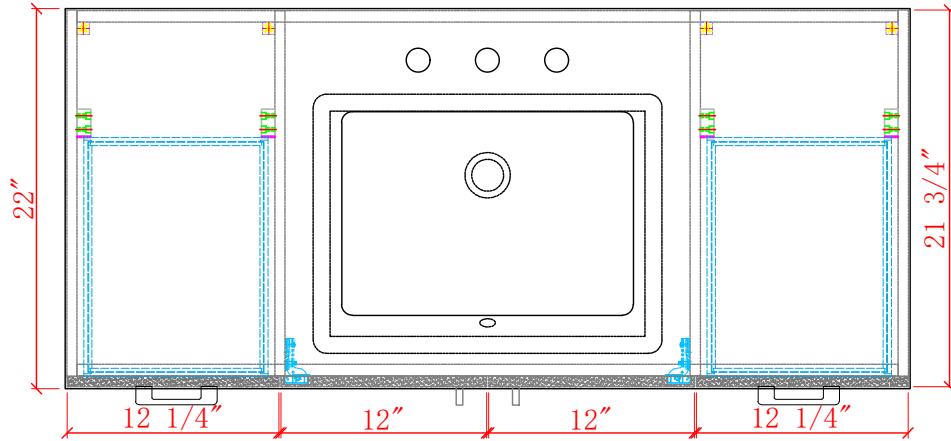

**48-IN UTOPIA VANITY COMBO SPECIFICATION
(WALL MOUNT)**

BV-8769-48

BV-8769-48

BV-8769-48

BV-8769-48