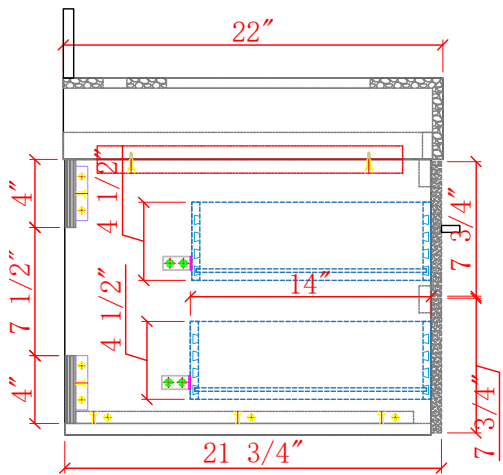

**48-IN UTOPIA VANITY COMBO SPECIFICATION
(WALL MOUNT)**

BV-8769-48

BV-8769-48

BV-8769-48

BV-8769-48