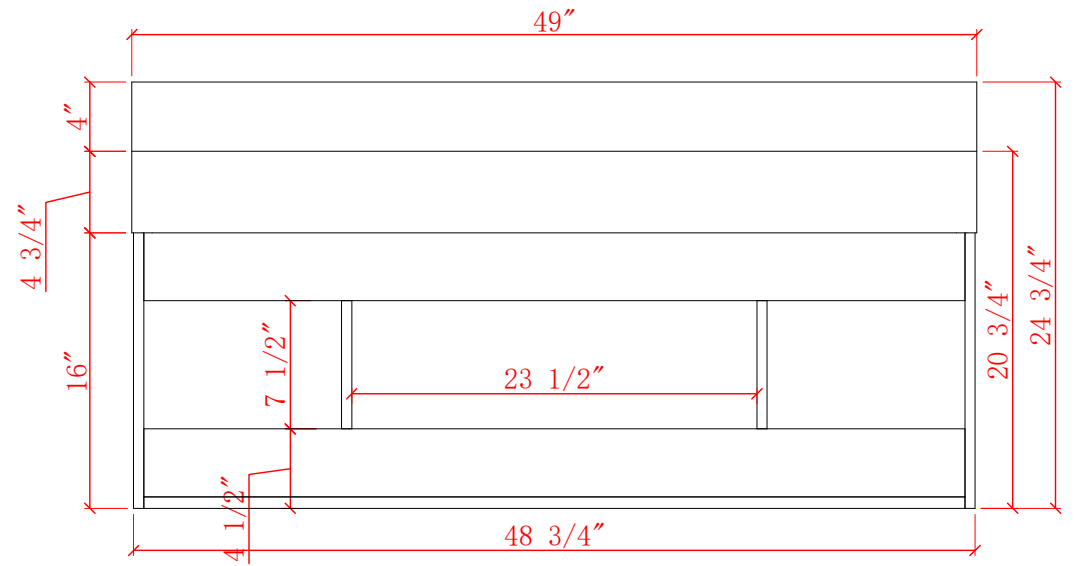

**48-IN UTOPIA VANITY COMBO SPECIFICATION
(WALL MOUNT)**

BV-8769-48

BV-8769-48

BV-8769-48

BV-8769-48