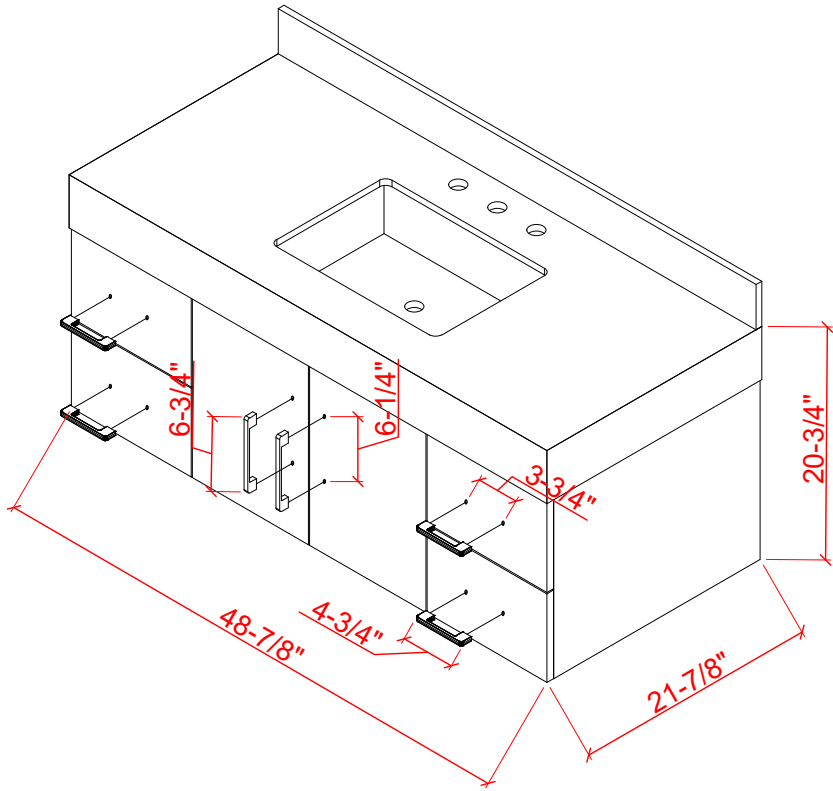

**48-IN UTOPIA VANITY COMBO SPECIFICATION
(WALL MOUNT)**

BV-8769-48

BV-8769-48

BV-8769-48

BV-8769-48