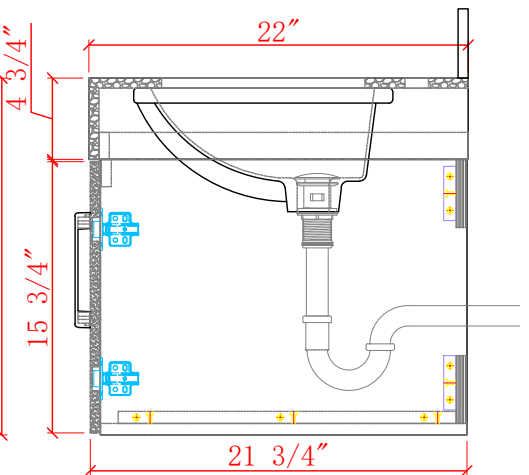

**48-IN UTOPIA VANITY COMBO SPECIFICATION
(WALL MOUNT)**

BV-8769-48

BV-8769-48

BV-8769-48

BV-8769-48