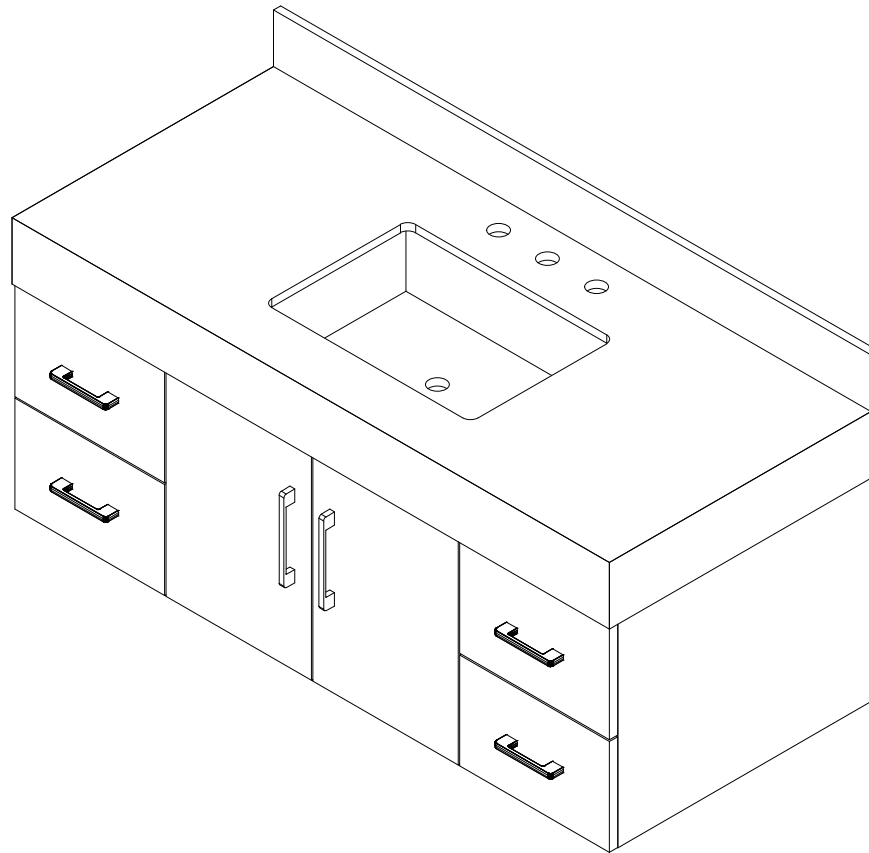

**48-IN UTOPIA VANITY COMBO SPECIFICATION
(WALL MOUNT)**

BV-8769-48

BV-8769-48

BV-8769-48

BV-8769-48