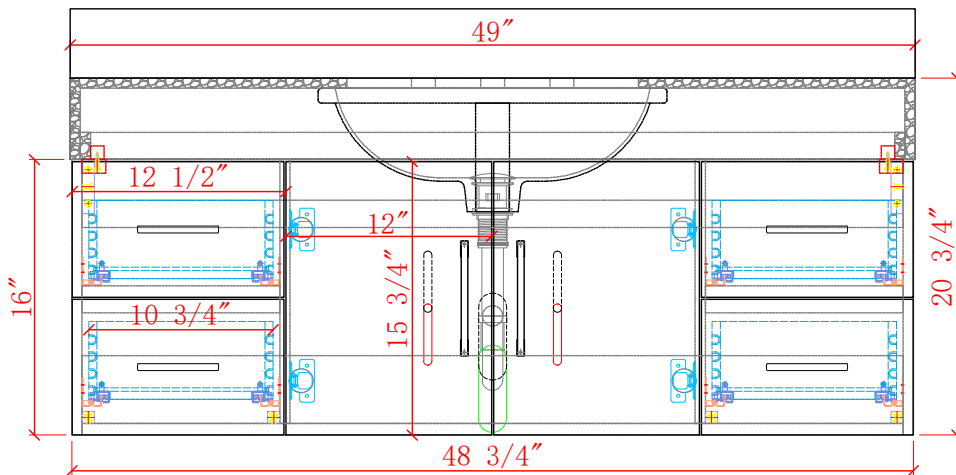

**48-IN UTOPIA VANITY COMBO SPECIFICATION
(WALL MOUNT)**

BV-8769-48

BV-8769-48

BV-8769-48

BV-8769-48