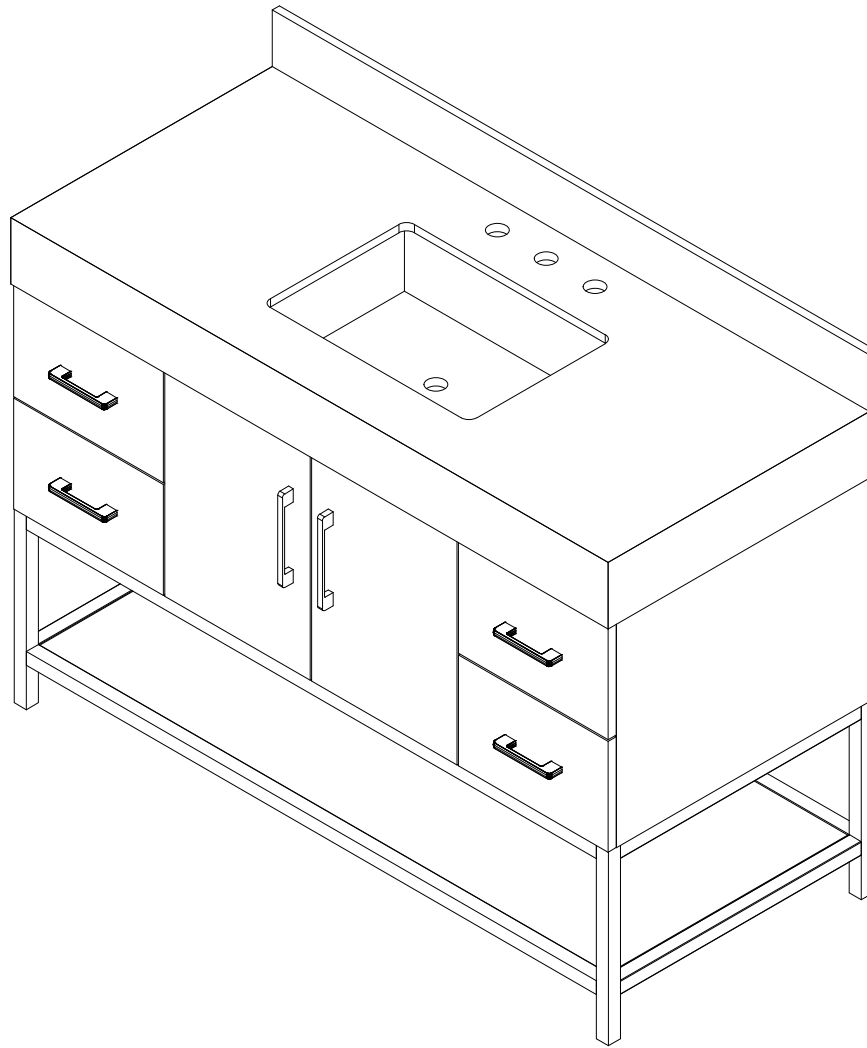

**48-IN UTOPIA VANITY COMBO SPECIFICATION  
(FREESTANDING)**

**BV-8769-48**

**BV-8769-48**

**BV-8769-48**