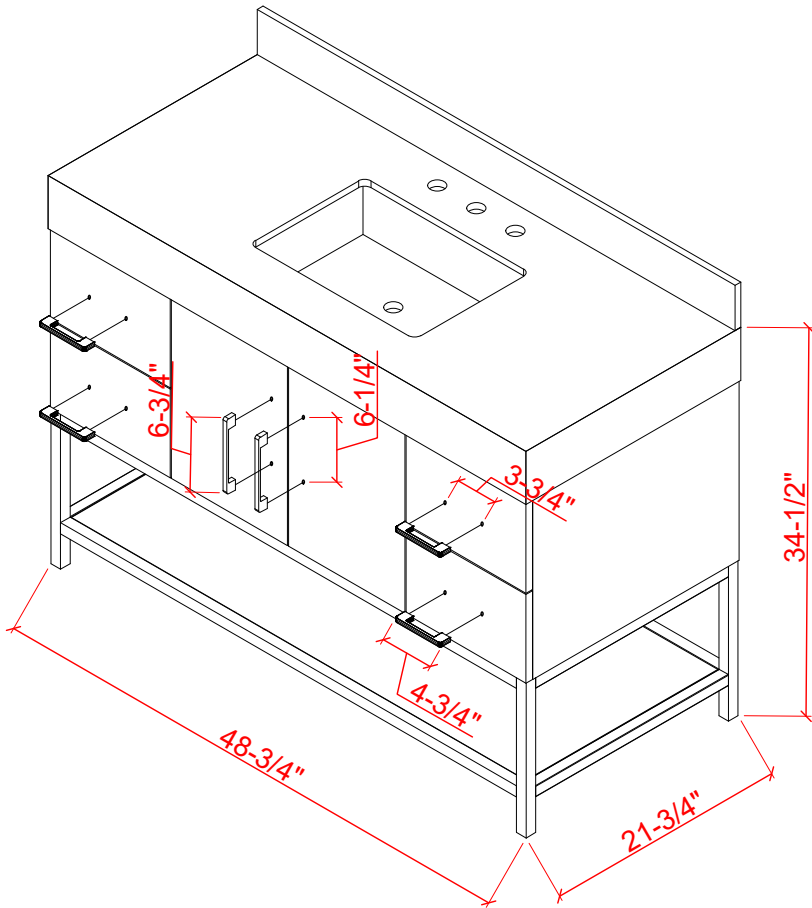

**48-IN UTOPIA VANITY COMBO SPECIFICATION  
(FREESTANDING)**

**BV-8769-48**

**BV-8769-48**

**BV-8769-48**