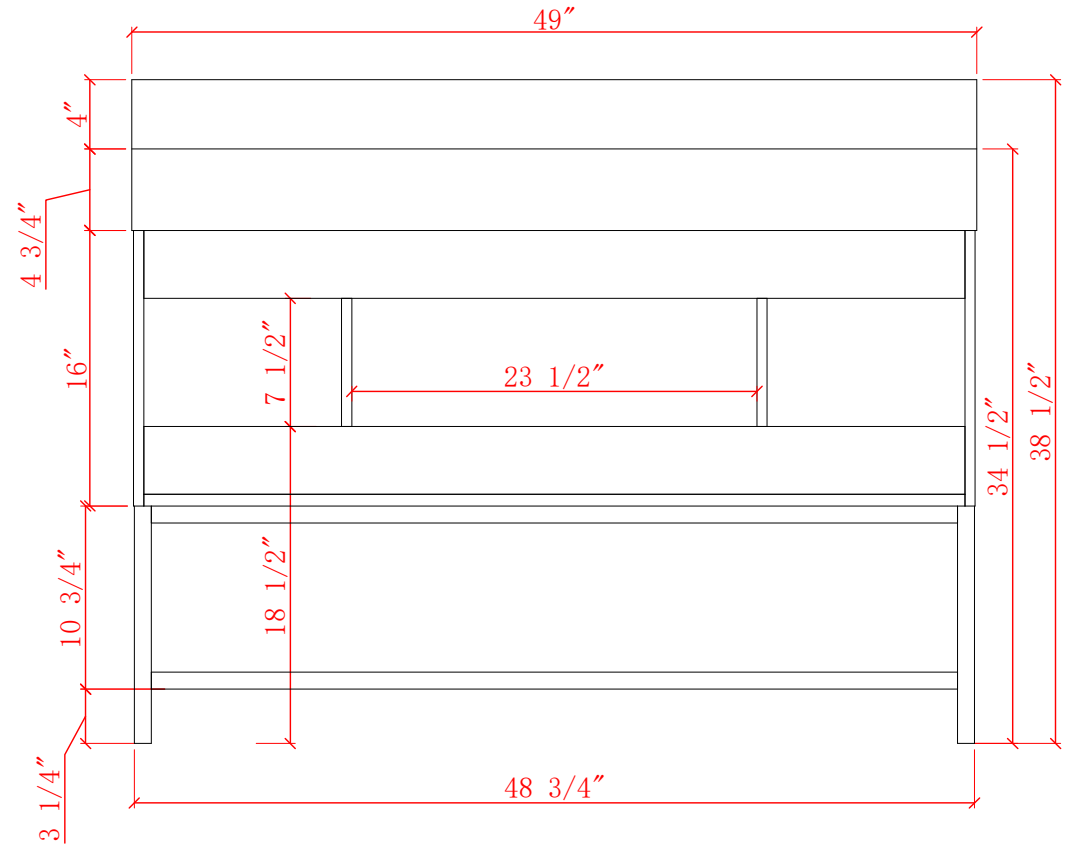

**48-IN UTOPIA VANITY COMBO SPECIFICATION  
(FREESTANDING)**

**BV-8769-48**

**BV-8769-48**

**BV-8769-48**