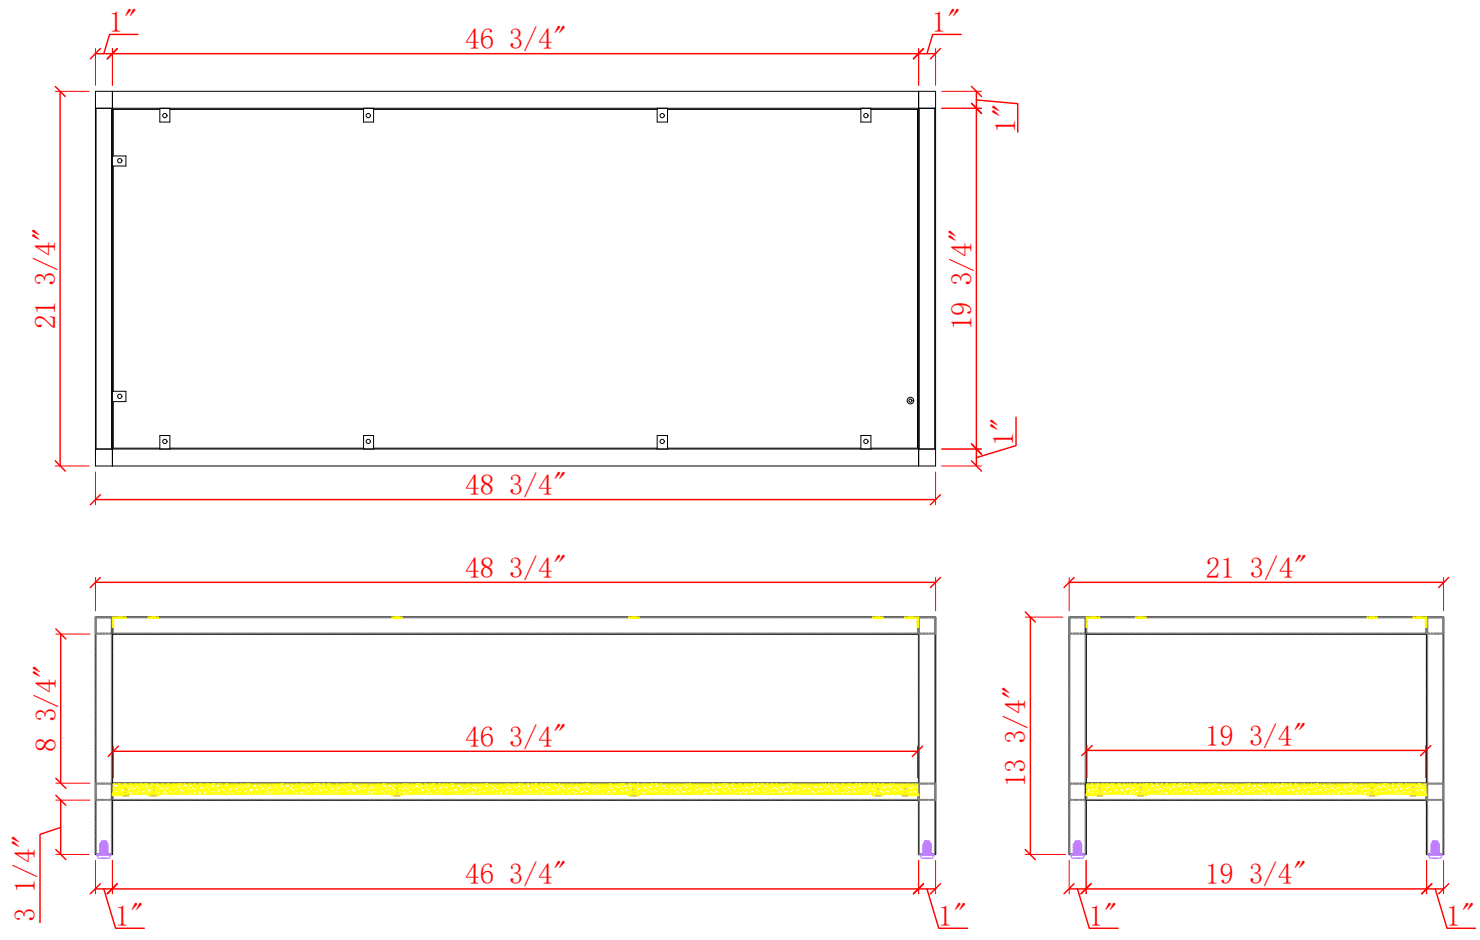

**48-IN UTOPIA VANITY SPECIFICATION  
(BASE ONLY)**

**BV-8769-48**

**BV-8769-48**

**BV-8769-48**