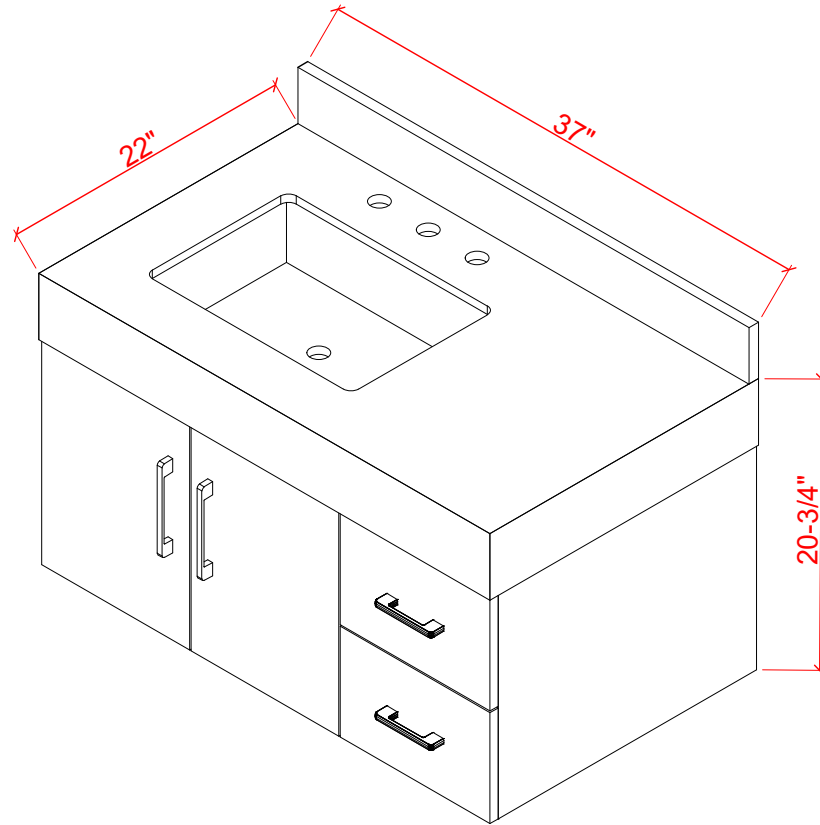

**36-IN UTOPIA VANITY COMBO SPECIFICATION
(WALL MOUNT)**

BV-8769-36

BV-8769-36

BV-8769-36

BV-8769-36

WASH BASIN - PLUMBING CRITERIA