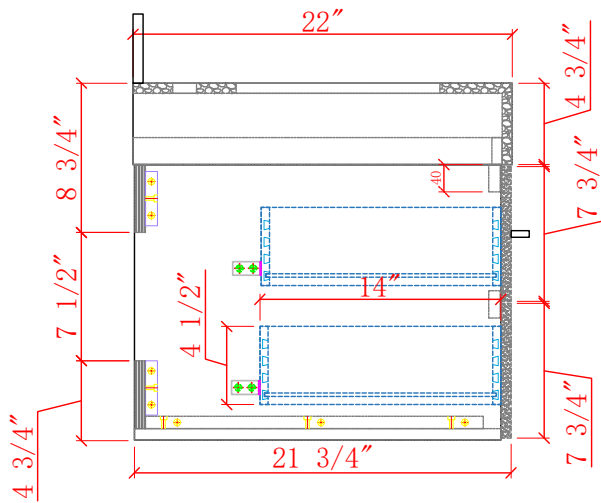

**36-IN UTOPIA VANITY COMBO SPECIFICATION
(WALL MOUNT)**

BV-8769-36

BV-8769-36

BV-8769-36

BV-8769-36

WASH BASIN - PLUMBING CRITERIA