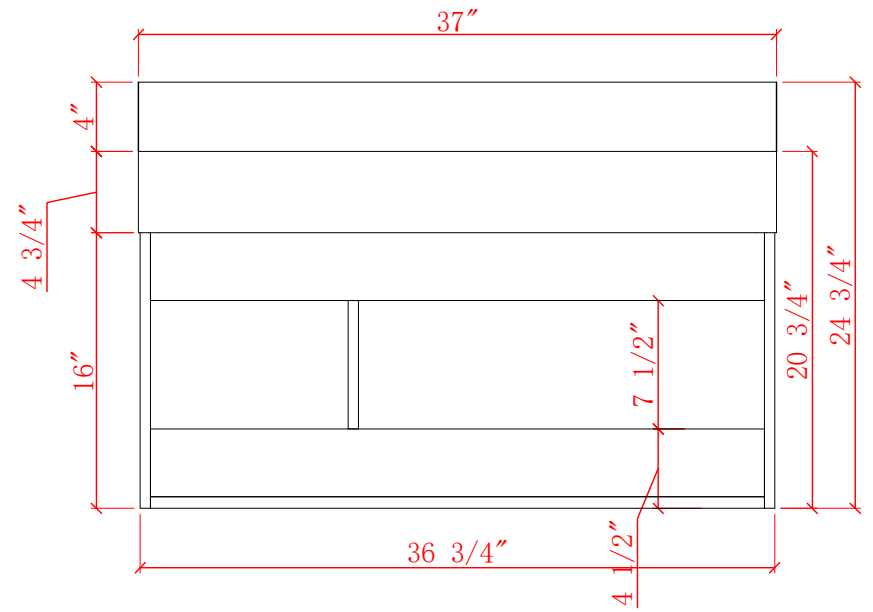

**36-IN UTOPIA VANITY COMBO SPECIFICATION
(WALL MOUNT)**

BV-8769-36

BV-8769-36

BV-8769-36

BV-8769-36

WASH BASIN - PLUMBING CRITERIA