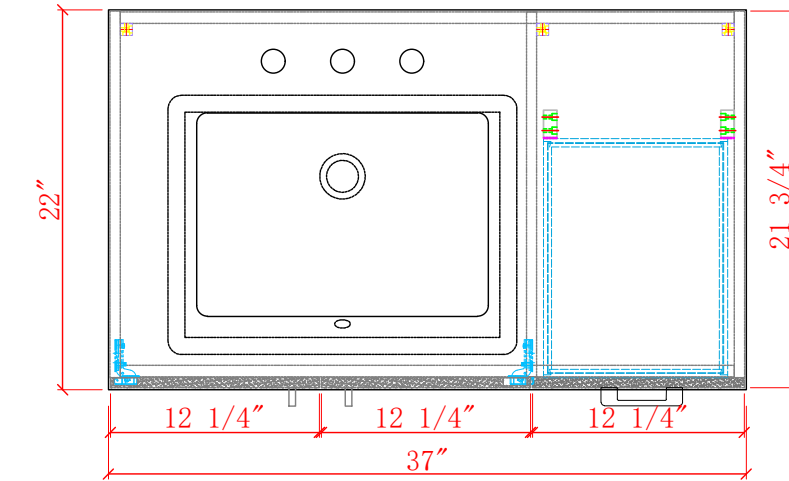

**36-IN UTOPIA VANITY COMBO SPECIFICATION
(WALL MOUNT)**

BV-8769-36

BV-8769-36

BV-8769-36

BV-8769-36

WASH BASIN - PLUMBING CRITERIA