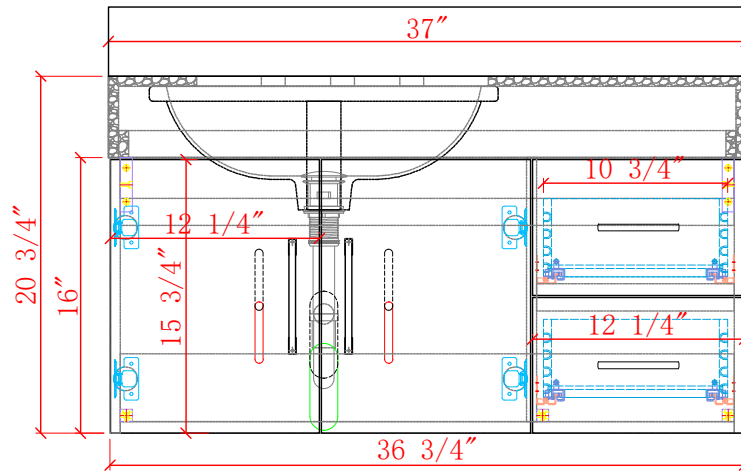

**36-IN UTOPIA VANITY COMBO SPECIFICATION
(WALL MOUNT)**

BV-8769-36

BV-8769-36

BV-8769-36

BV-8769-36

WASH BASIN - PLUMBING CRITERIA