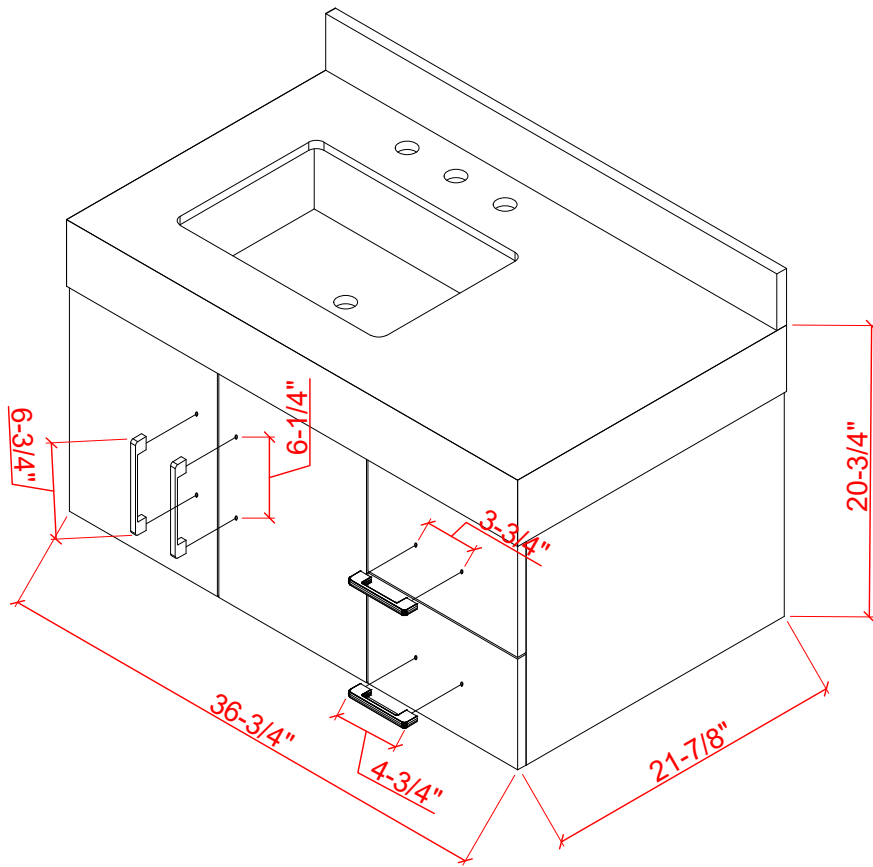

**36-IN UTOPIA VANITY COMBO SPECIFICATION
(WALL MOUNT)**

BV-8769-36

BV-8769-36

BV-8769-36

BV-8769-36

WASH BASIN - PLUMBING CRITERIA