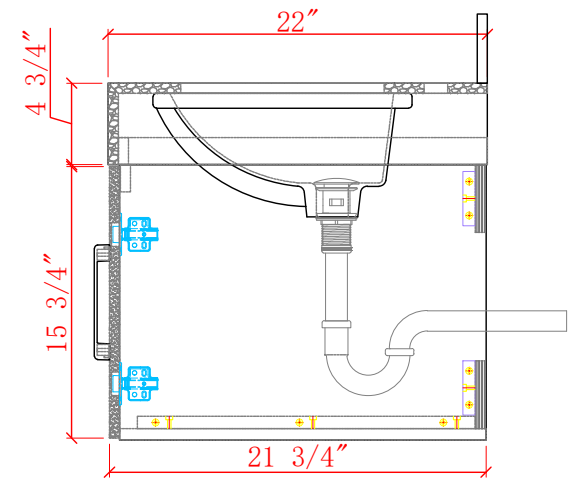

**36-IN UTOPIA VANITY COMBO SPECIFICATION
(WALL MOUNT)**

BV-8769-36

BV-8769-36

BV-8769-36

BV-8769-36

WASH BASIN - PLUMBING CRITERIA