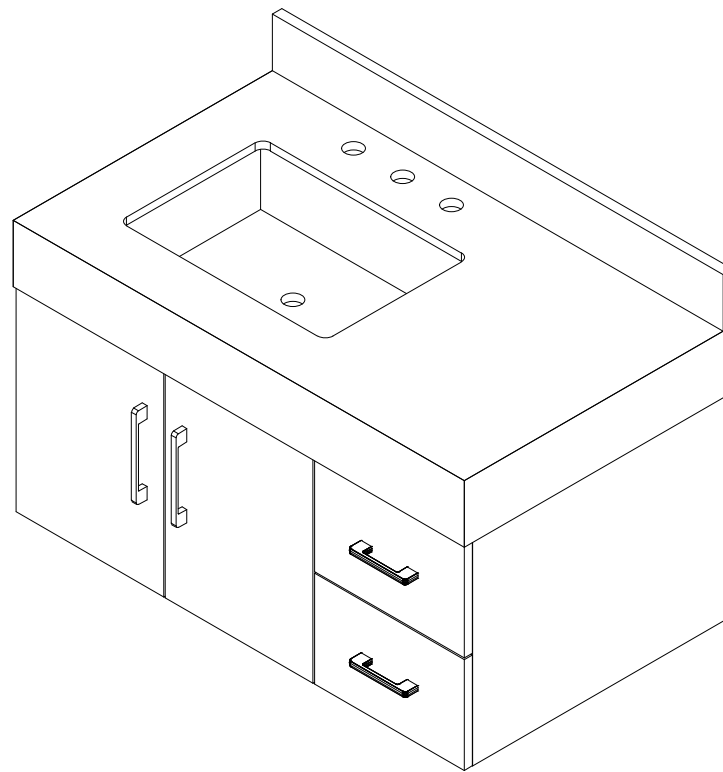

**36-IN UTOPIA VANITY COMBO SPECIFICATION
(WALL MOUNT)**

BV-8769-36

BV-8769-36

BV-8769-36

BV-8769-36

WASH BASIN - PLUMBING CRITERIA