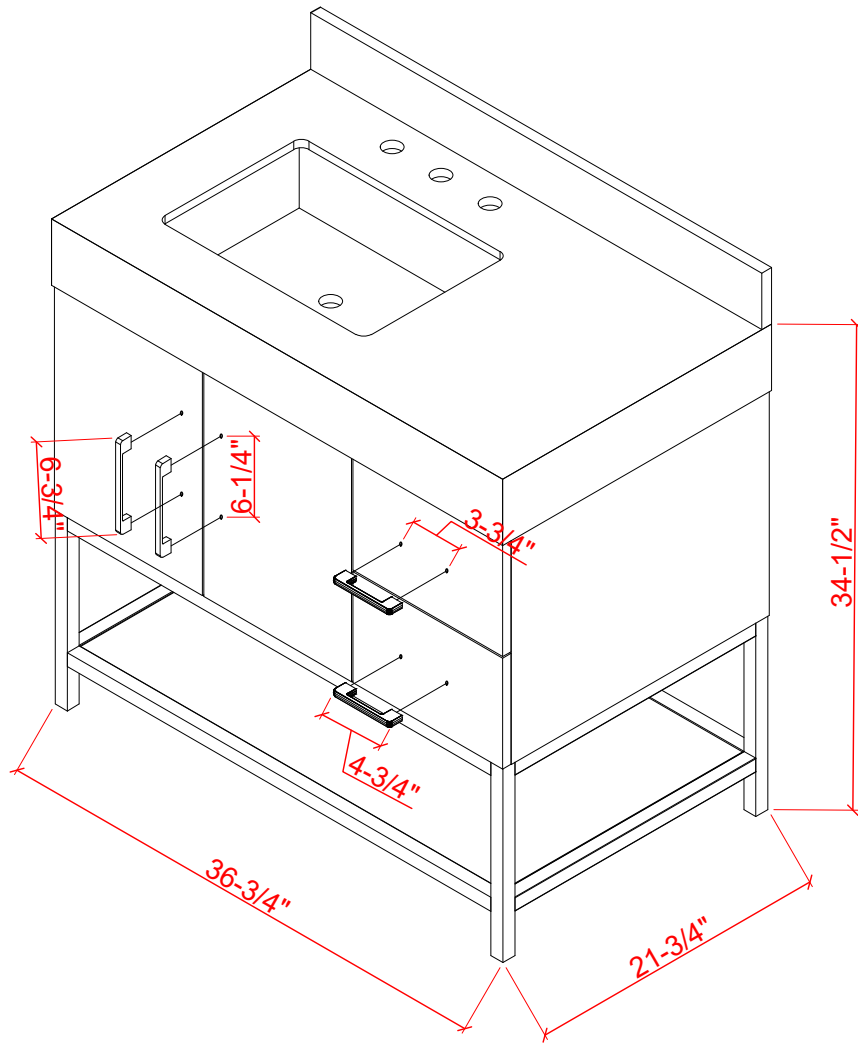

**36-IN UTOPIA VANITY COMBO SPECIFICATION
(FREESTANDING)**

BV-8769-36

BV-8769-36

BV-8769-36

BV-8769-36

WASH BASIN - PLUMBING CRITERIA