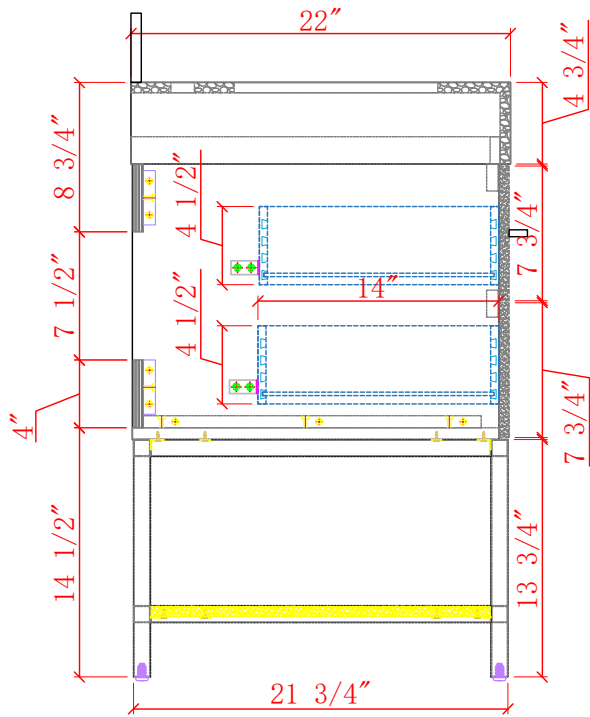

**36-IN UTOPIA VANITY COMBO SPECIFICATION
(FREESTANDING)**

BV-8769-36

BV-8769-36

BV-8769-36

BV-8769-36

WASH BASIN - PLUMBING CRITERIA