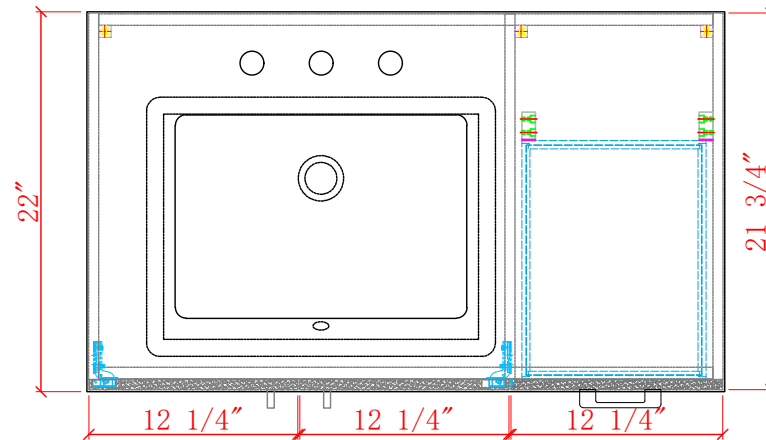

**36-IN UTOPIA VANITY COMBO SPECIFICATION
(FREESTANDING)**

BV-8769-36

BV-8769-36

BV-8769-36

BV-8769-36

WASH BASIN - PLUMBING CRITERIA