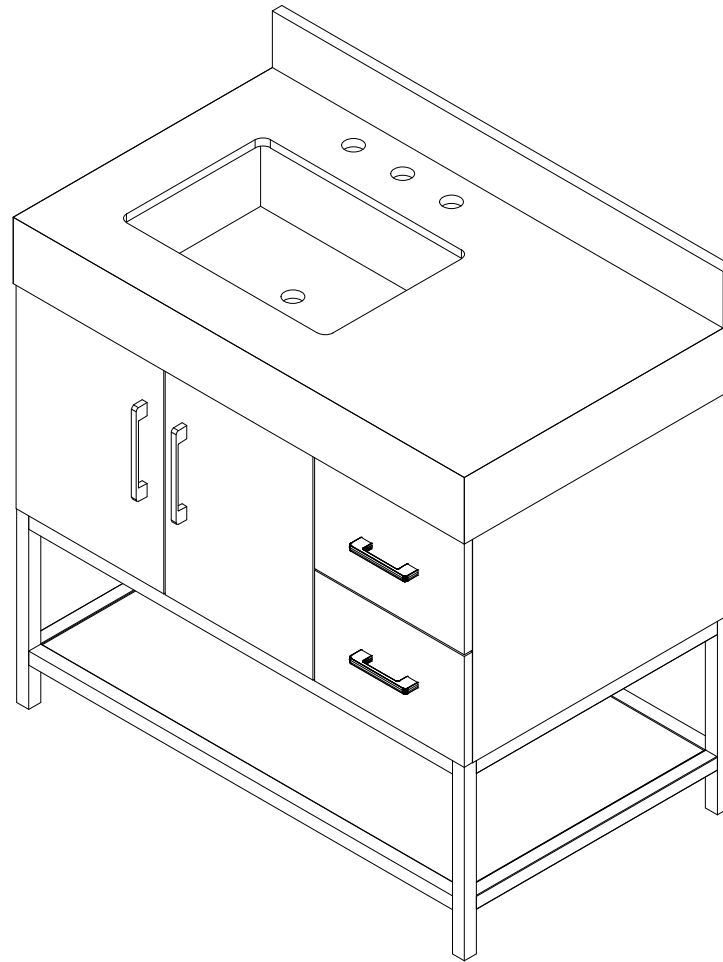

**36-IN UTOPIA VANITY COMBO SPECIFICATION
(FREESTANDING)**

BV-8769-36

BV-8769-36

BV-8769-36

BV-8769-36

WASH BASIN - PLUMBING CRITERIA