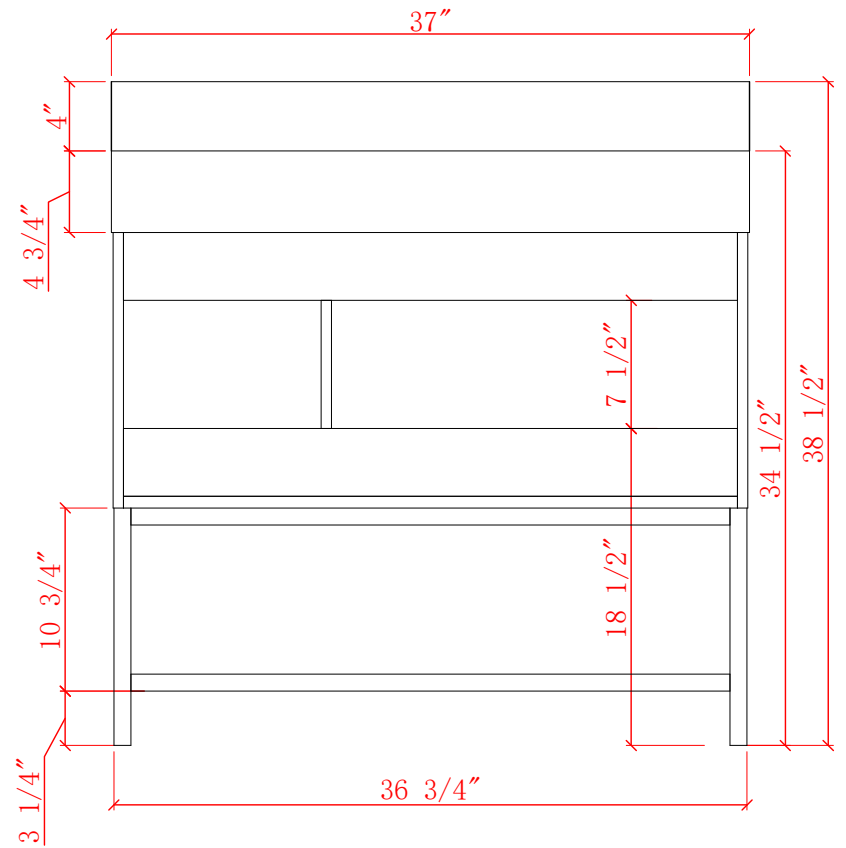

**36-IN UTOPIA VANITY COMBO SPECIFICATION
(FREESTANDING)**

BV-8769-36

BV-8769-36

BV-8769-36

BV-8769-36

WASH BASIN - PLUMBING CRITERIA