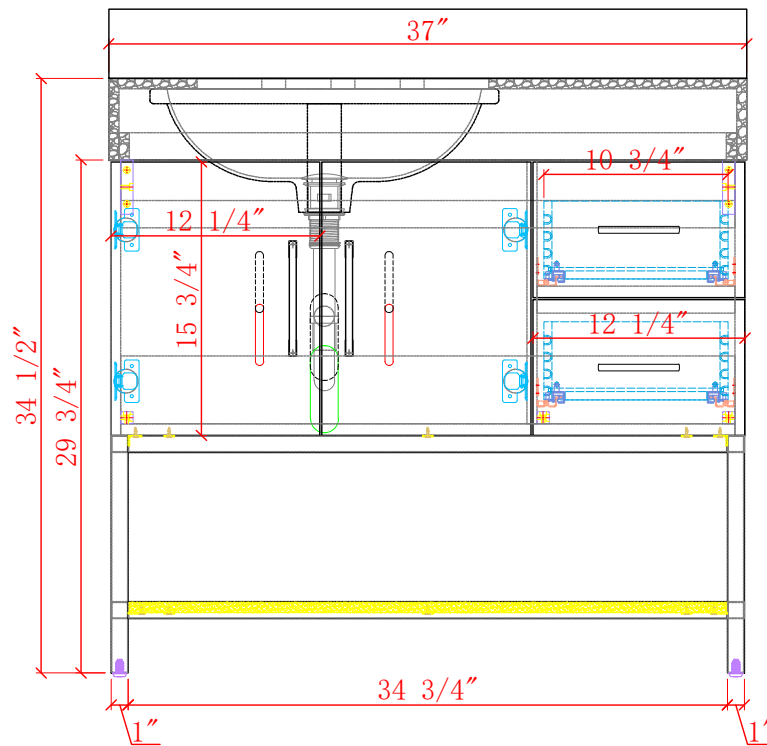

**36-IN UTOPIA VANITY COMBO SPECIFICATION
(FREESTANDING)**

BV-8769-36

BV-8769-36

BV-8769-36

BV-8769-36

WASH BASIN - PLUMBING CRITERIA