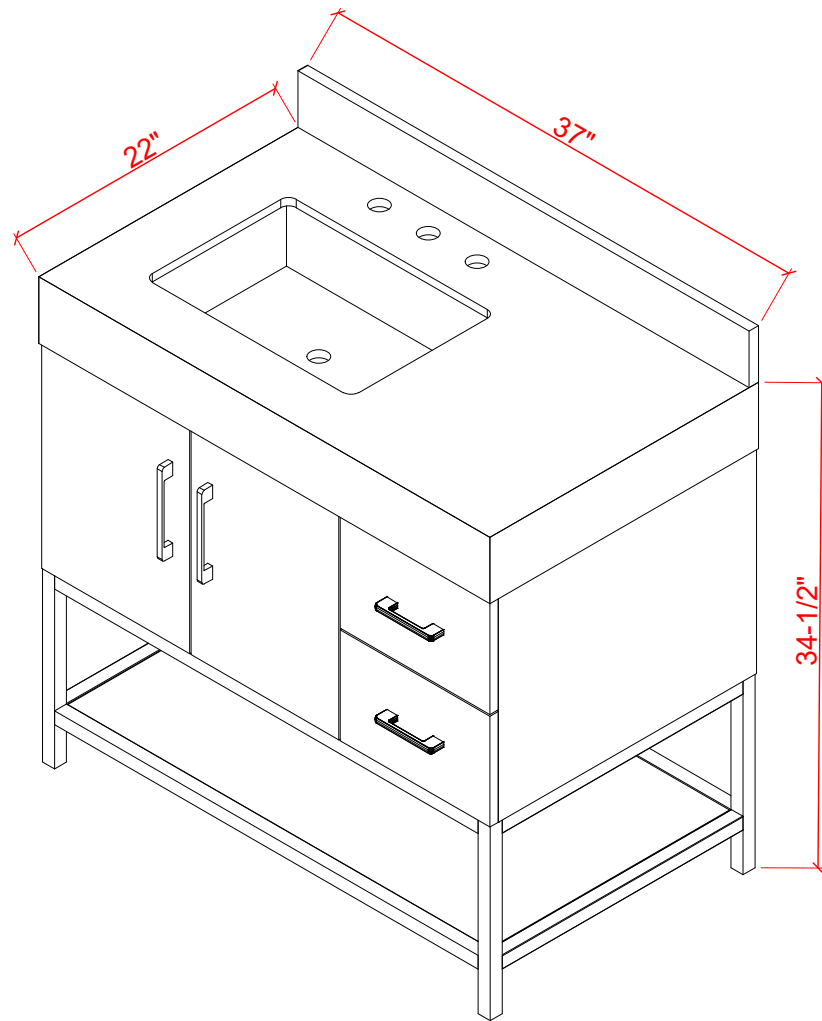

**36-IN UTOPIA VANITY COMBO SPECIFICATION
(FREESTANDING)**

BV-8769-36

BV-8769-36

BV-8769-36

BV-8769-36

WASH BASIN - PLUMBING CRITERIA