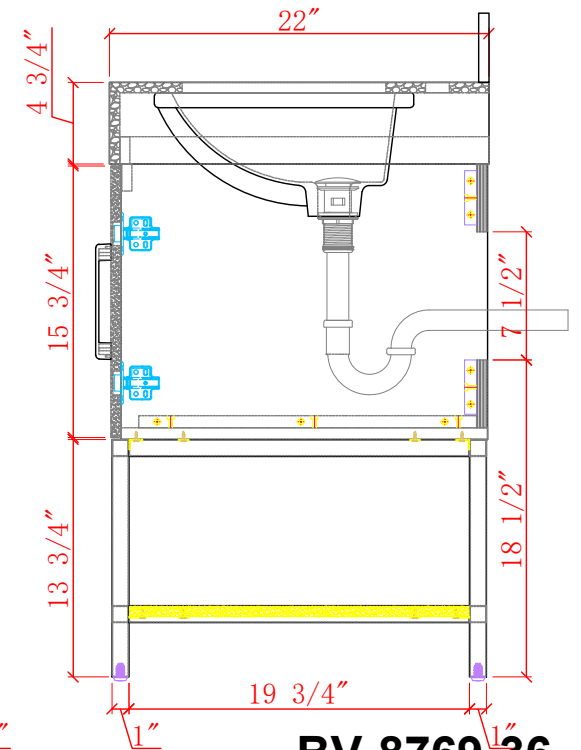

**36-IN UTOPIA VANITY COMBO SPECIFICATION
(FREESTANDING)**

BV-8769-36

BV-8769-36

BV-8769-36

BV-8769-36

WASH BASIN - PLUMBING CRITERIA