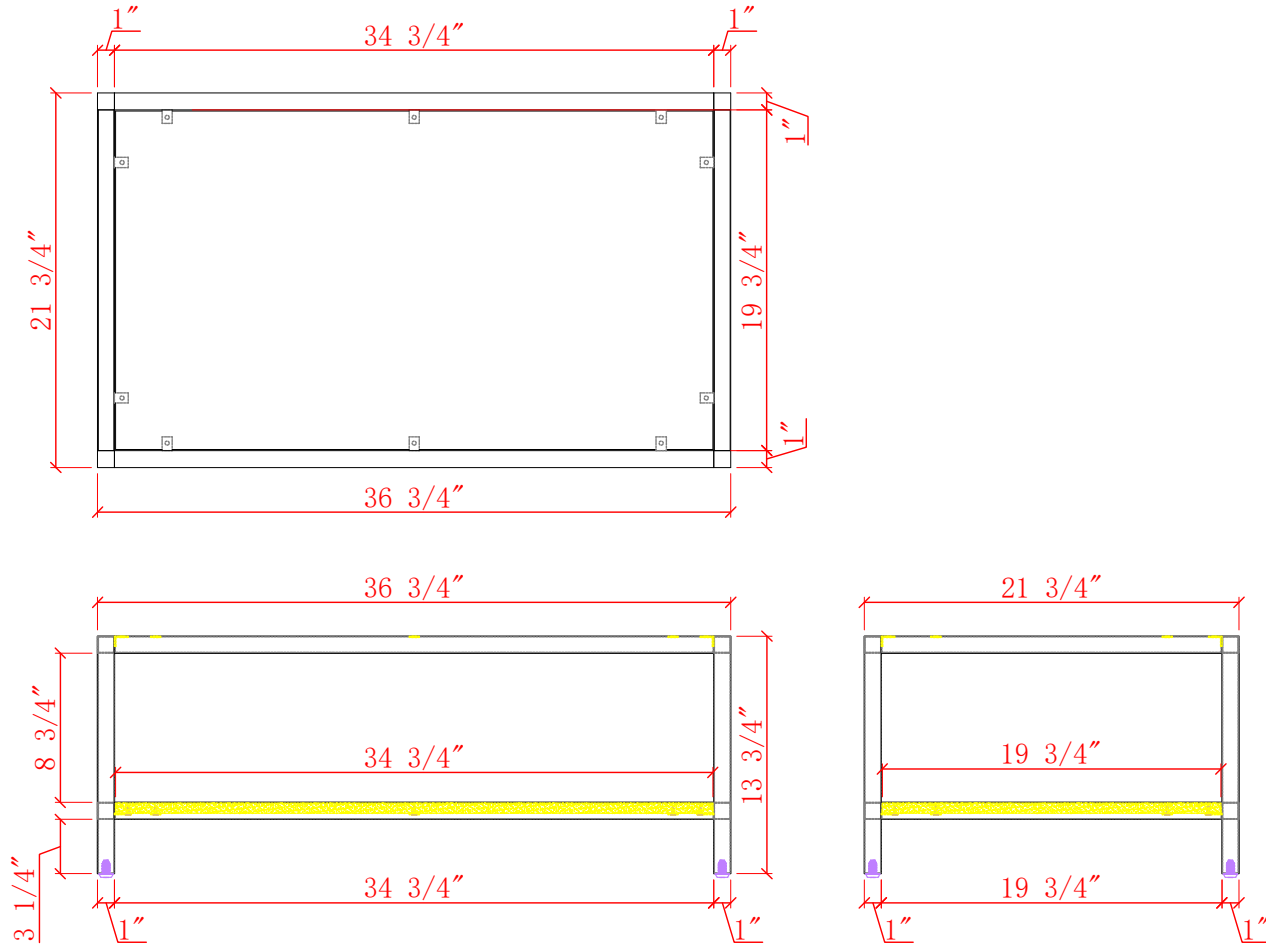

**36-IN UTOPIA VANITY SPECIFICATION
(BASE ONLY)**

BV-8769-36

BV-8769-36

BV-8769-36