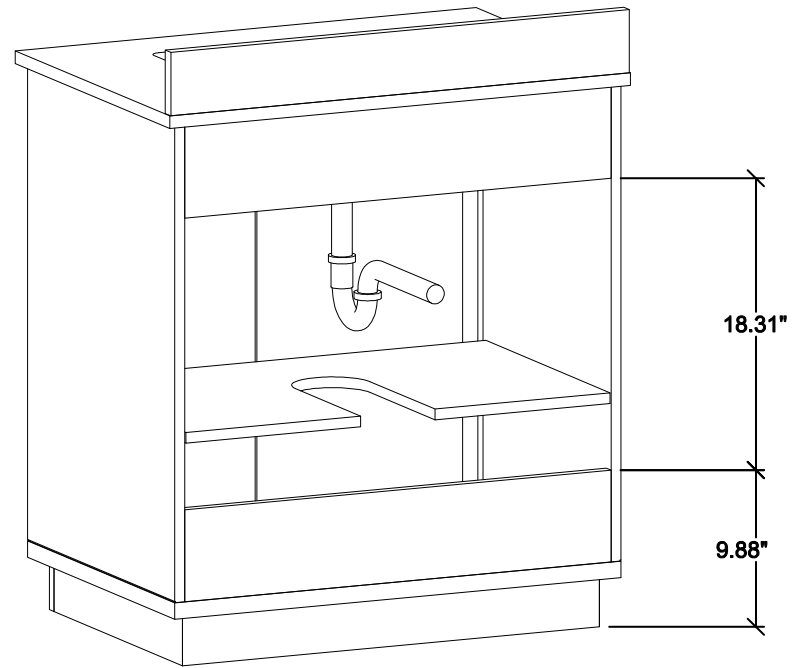

30-IN DENTON VANITY COMBO SPECIFICATION

BV-8669-30

BV-8669-30

BV-8669-30

BV-8669-30

WASH BASIN - PLUMBING CRITERIA

BV-8669-30