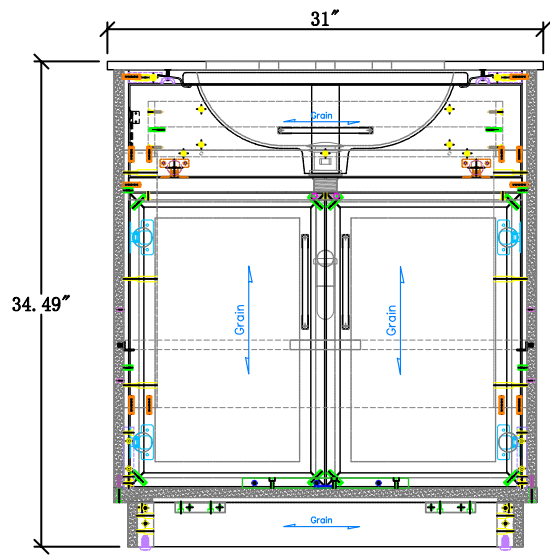

30-IN DENTON VANITY COMBO SPECIFICATION

BV-8669-30

BV-8669-30

BV-8669-30

BV-8669-30

WASH BASIN - PLUMBING CRITERIA

BV-8669-30