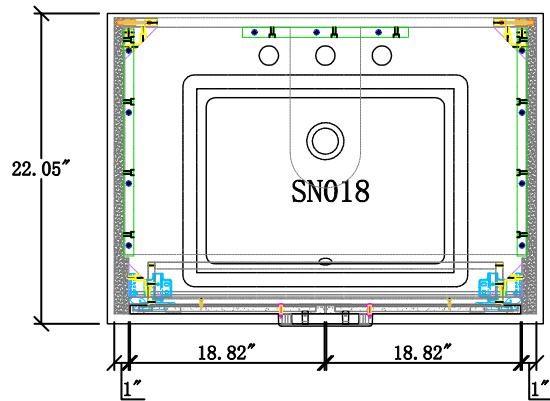

30-IN DENTON VANITY COMBO SPECIFICATION

BV-8669-30

BV-8669-30

BV-8669-30

BV-8669-30

WASH BASIN - PLUMBING CRITERIA

BV-8669-30