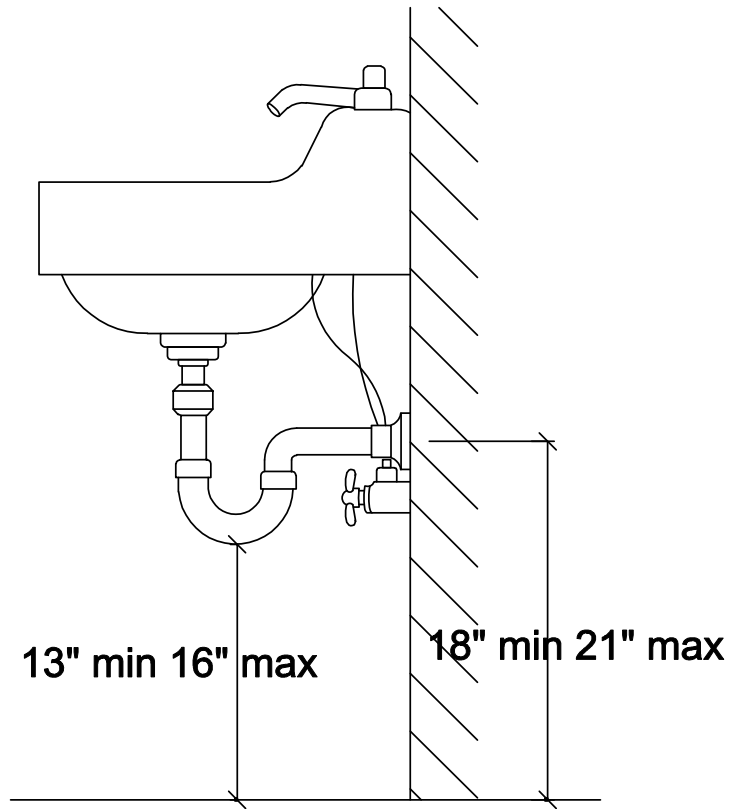

30-IN DENTON VANITY COMBO SPECIFICATION

BV-8669-30

BV-8669-30

BV-8669-30

BV-8669-30

WASH BASIN - PLUMBING CRITERIA

BV-8669-30