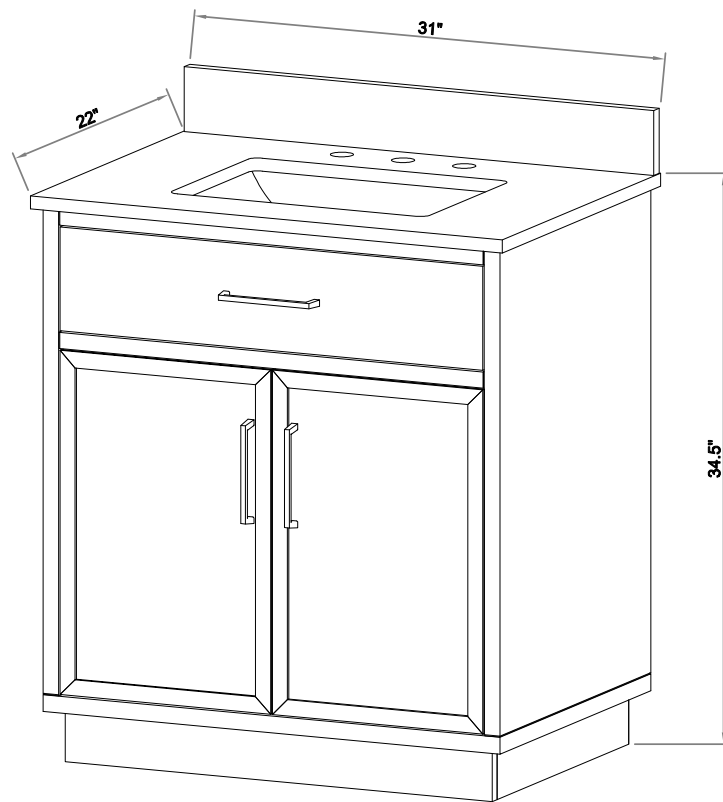

30-IN DENTON VANITY COMBO SPECIFICATION

BV-8669-30

BV-8669-30

BV-8669-30

BV-8669-30

WASH BASIN - PLUMBING CRITERIA

BV-8669-30