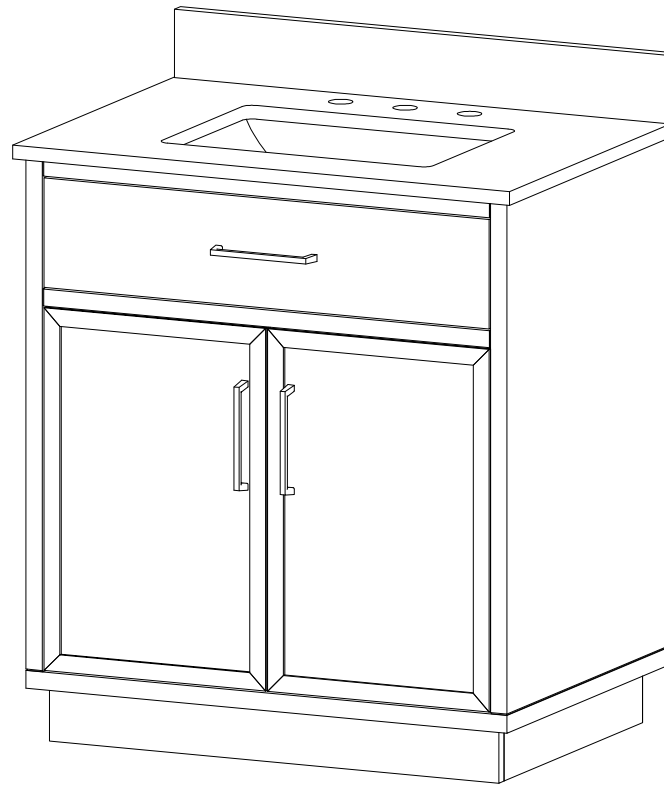

30-IN DENTON VANITY COMBO SPECIFICATION

BV-8669-30

BV-8669-30

BV-8669-30

BV-8669-30

WASH BASIN - PLUMBING CRITERIA

BV-8669-30