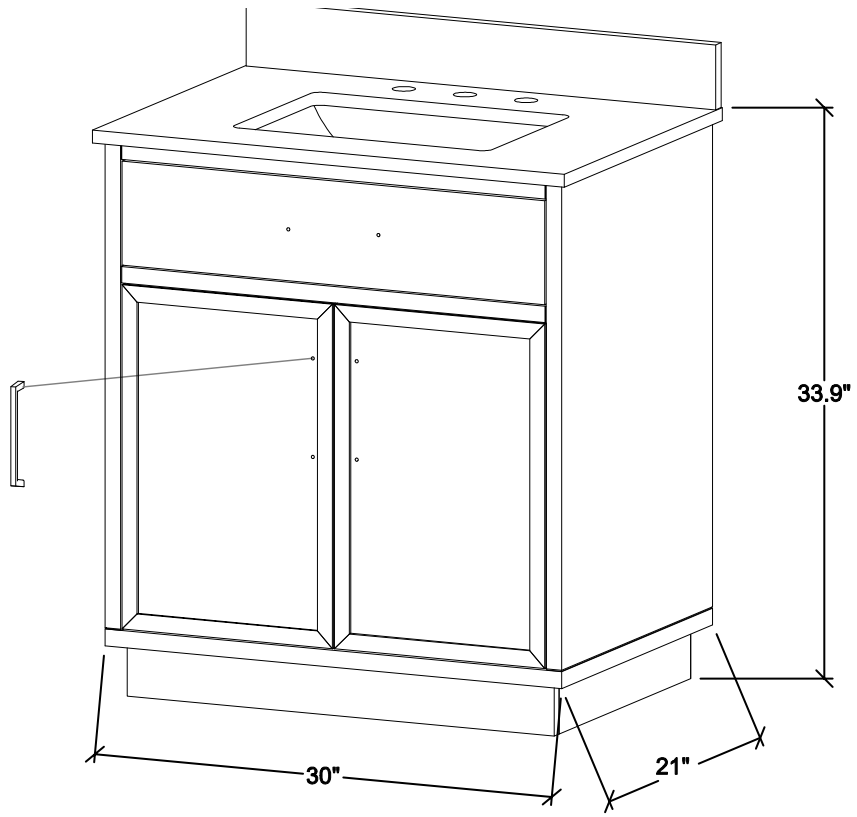

30-IN DENTON VANITY COMBO SPECIFICATION

BV-8669-30

BV-8669-30

BV-8669-30

BV-8669-30

WASH BASIN - PLUMBING CRITERIA

BV-8669-30