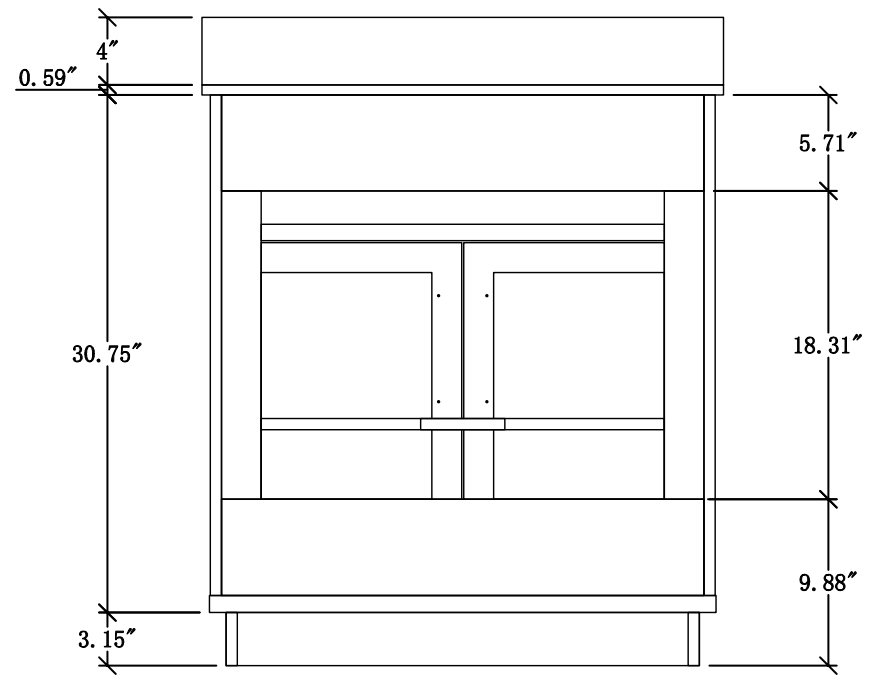

30-IN DENTON VANITY COMBO SPECIFICATION

BV-8669-30

BV-8669-30

BV-8669-30

BV-8669-30

WASH BASIN - PLUMBING CRITERIA

BV-8669-30