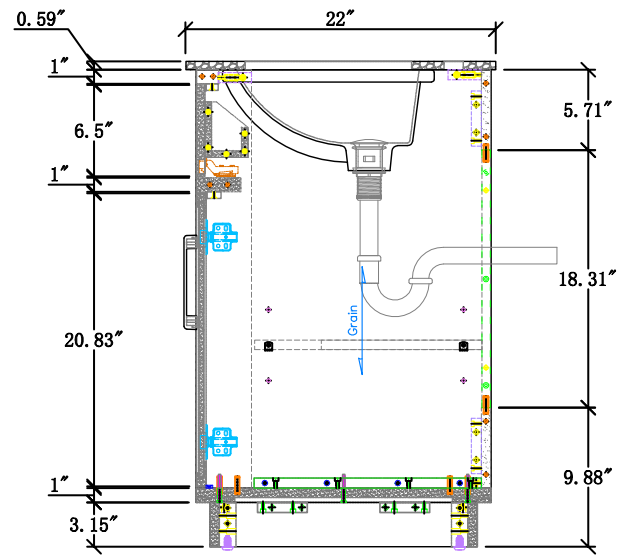

30-IN DENTON VANITY COMBO SPECIFICATION

BV-8669-30

BV-8669-30

BV-8669-30

BV-8669-30

WASH BASIN - PLUMBING CRITERIA

BV-8669-30