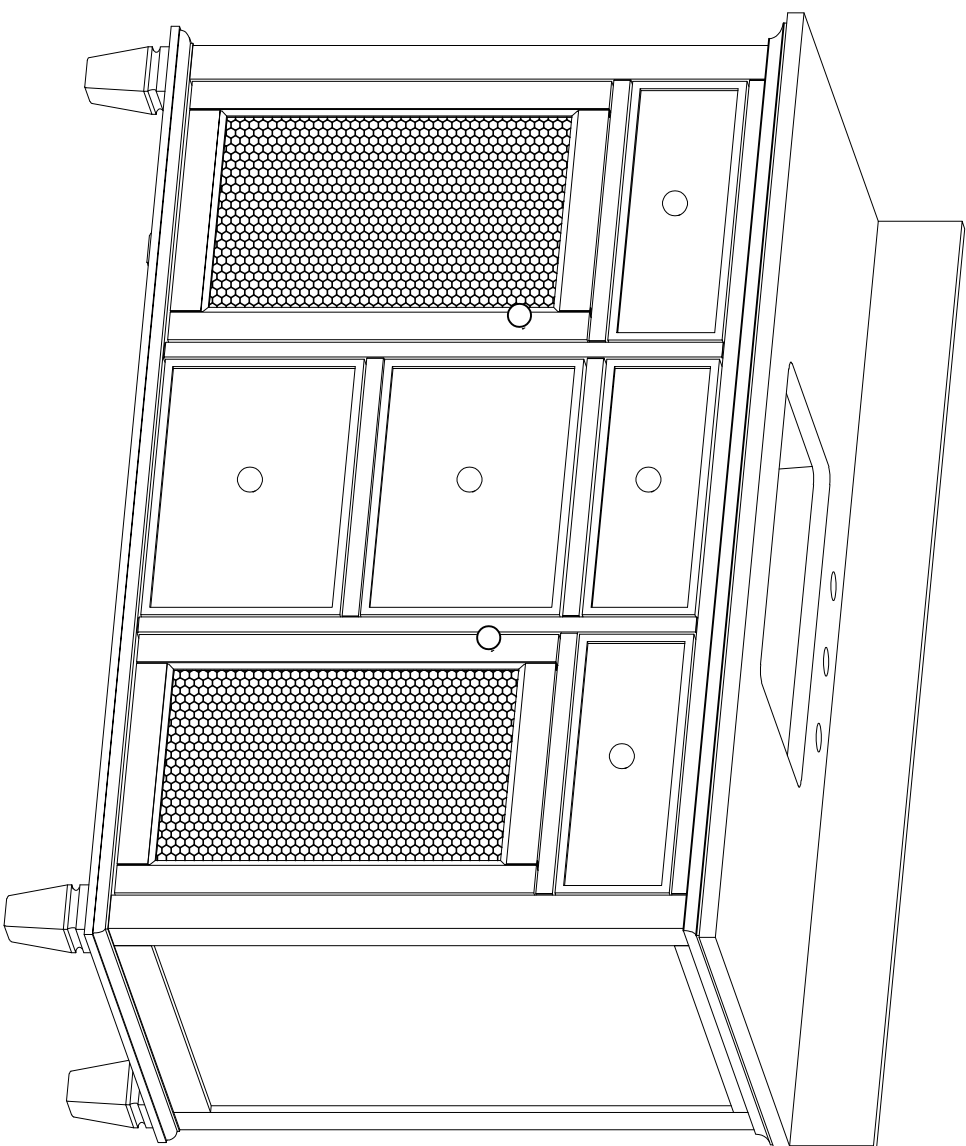

49-in Ronnie Vanity with Top

STVIE
ERNATIONAL

BV-8659-49

Middle and down drawer=2

BV-8659-49

Side drawer=2

BV-8659-49

Middle up drawer=1

BV-8659-49

WASH BASIN - PLUMBING CRITERIA