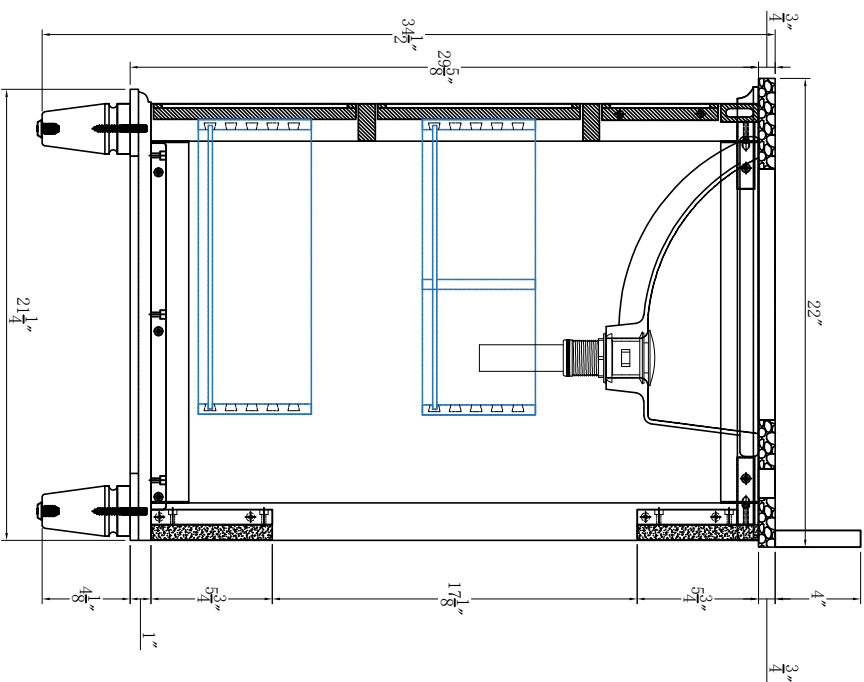

49-in Ronnie Vanity with Top

STVIE
ERNATIONAL

BV-8659-49

Middle and down drawer=2

BV-8659-49

Side drawer=2

BV-8659-49

Middle up drawer=1

BV-8659-49

WASH BASIN - PLUMBING CRITERIA