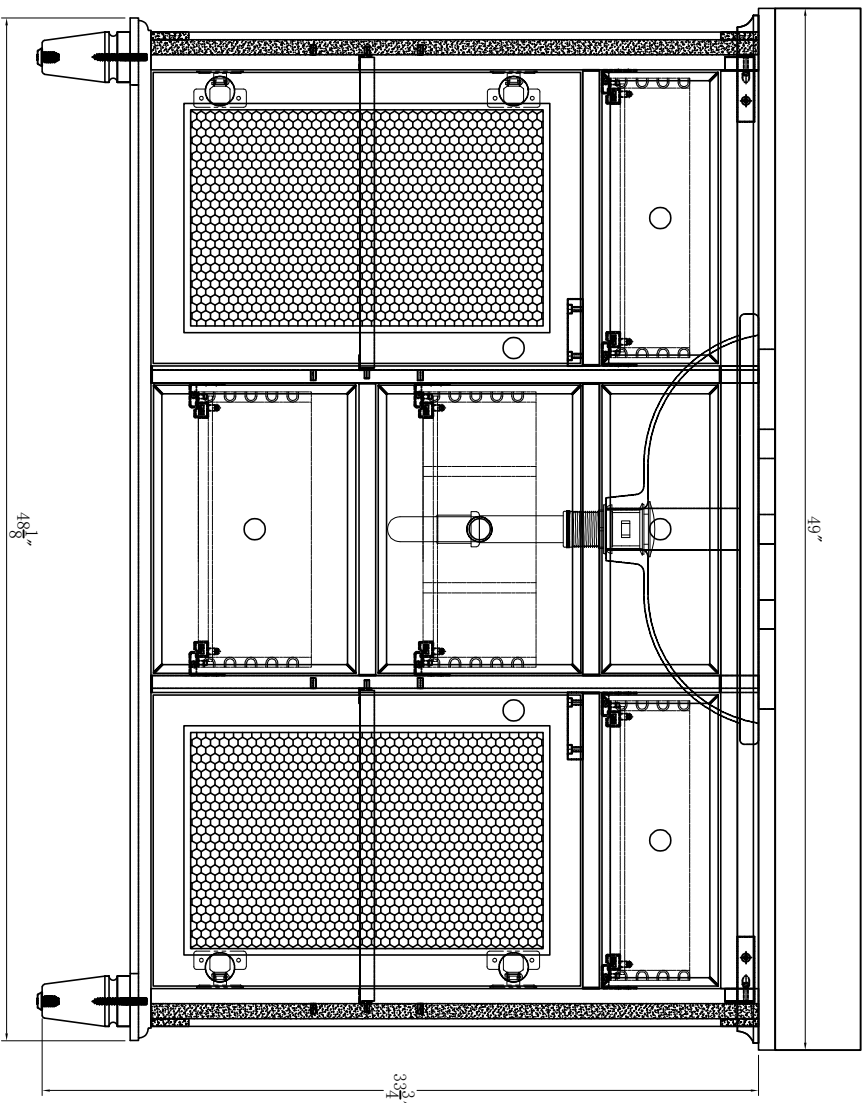

49-in Ronnie Vanity with Top

STVIE
ERNATIONAL

BV-8659-49

Middle and down drawer=2

BV-8659-49

Side drawer=2

BV-8659-49

Middle up drawer=1

BV-8659-49

WASH BASIN - PLUMBING CRITERIA