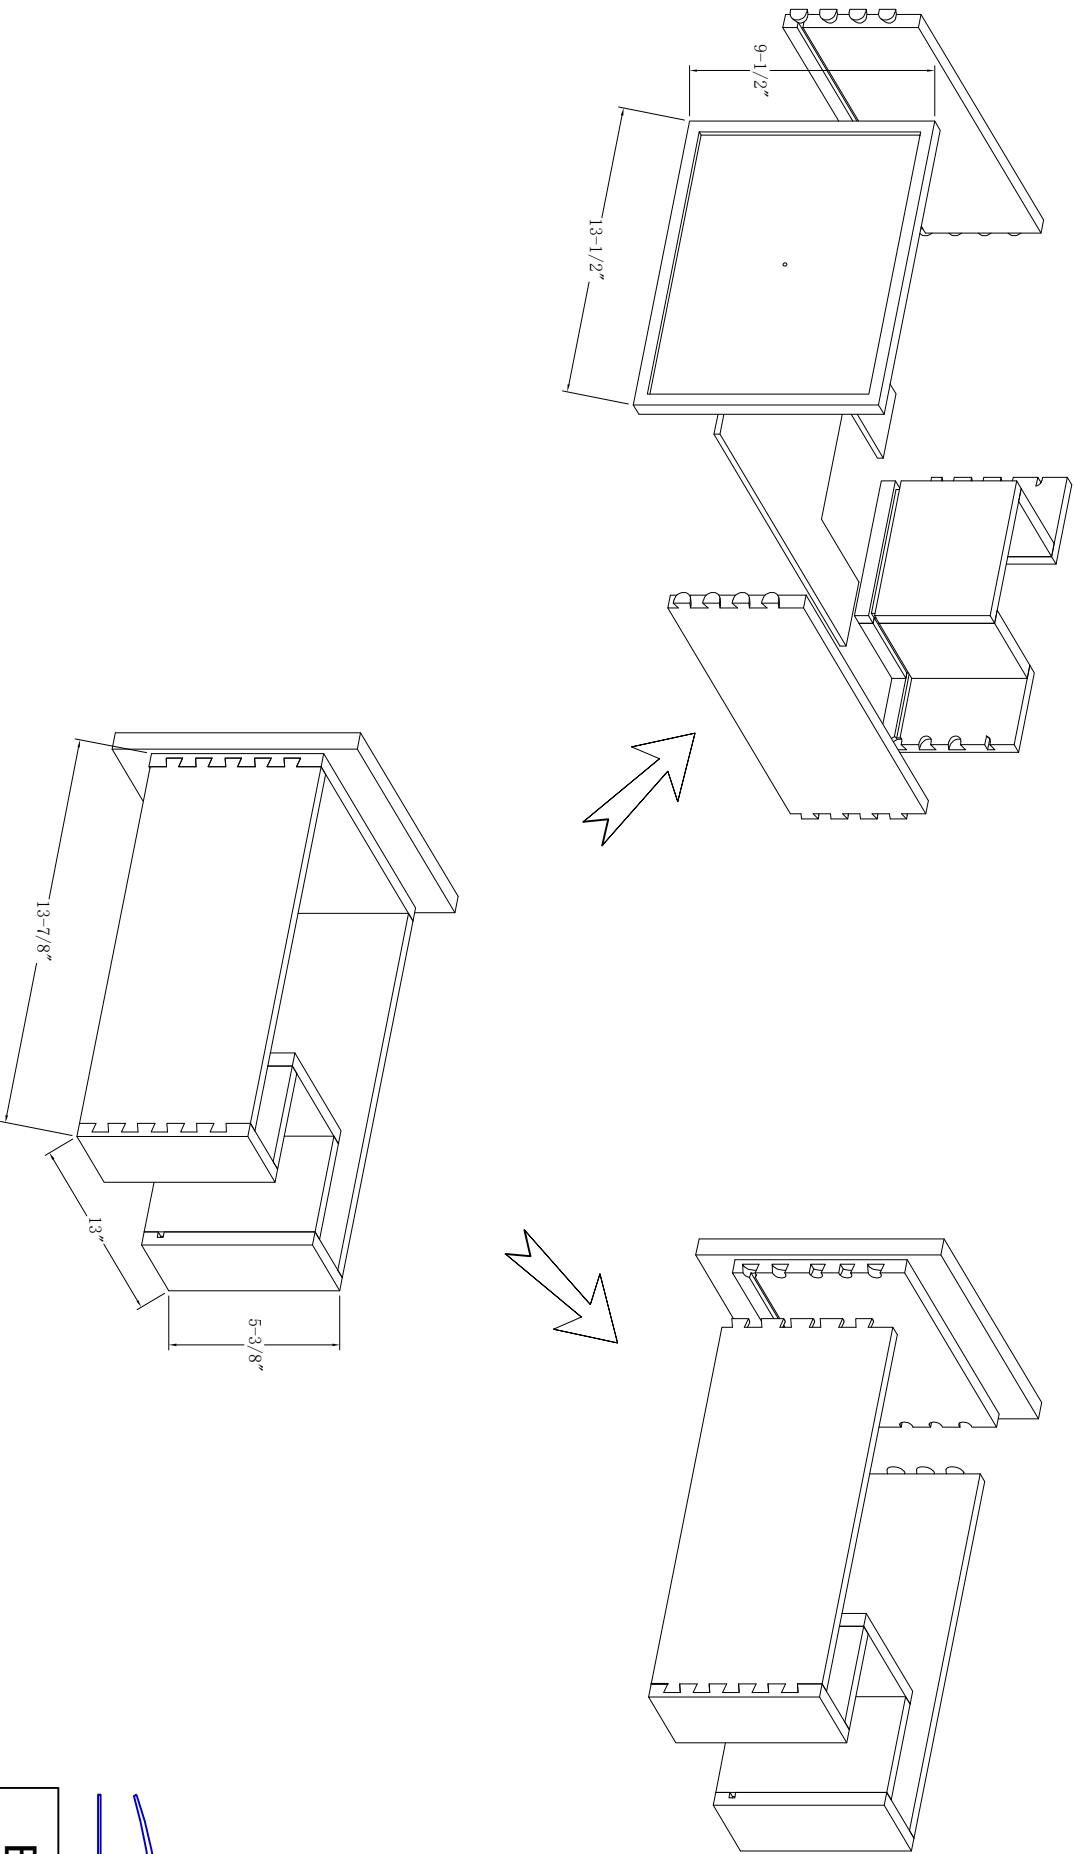

49-in Ronnie Vanity with Top

STVIE
ERNATIONAL

BV-8659-49

Middle and down drawer=2

BV-8659-49

Side drawer=2

BV-8659-49

Middle up drawer=1

BV-8659-49

WASH BASIN - PLUMBING CRITERIA