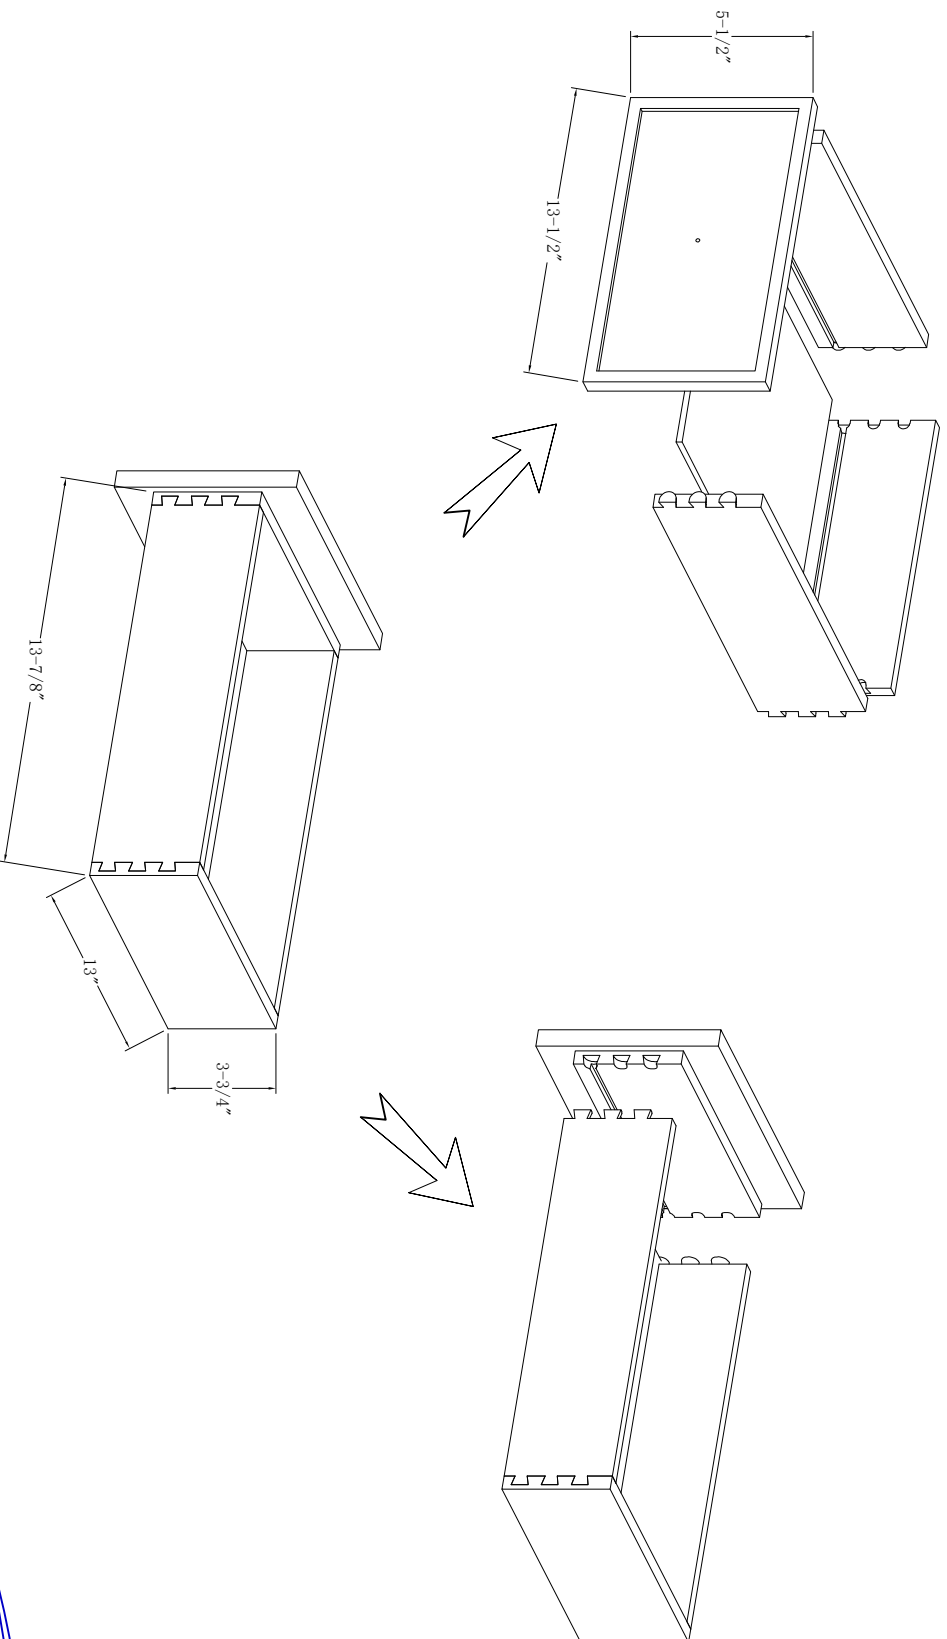

49-in Ronnie Vanity with Top

STVIE
ERNATIONAL

BV-8659-49

Middle and down drawer=2

BV-8659-49

Side drawer=2

BV-8659-49

Middle up drawer=1

BV-8659-49

WASH BASIN - PLUMBING CRITERIA