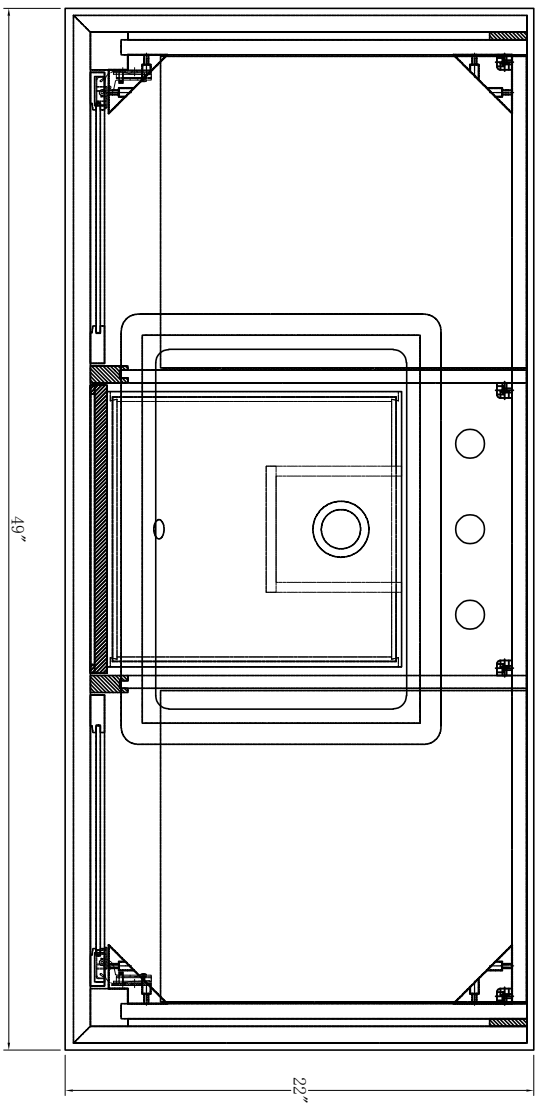

49-in Ronnie Vanity with Top

STVIE
ERNATIONAL

BV-8659-49

Middle and down drawer=2

BV-8659-49

Side drawer=2

BV-8659-49

Middle up drawer=1

BV-8659-49

WASH BASIN - PLUMBING CRITERIA