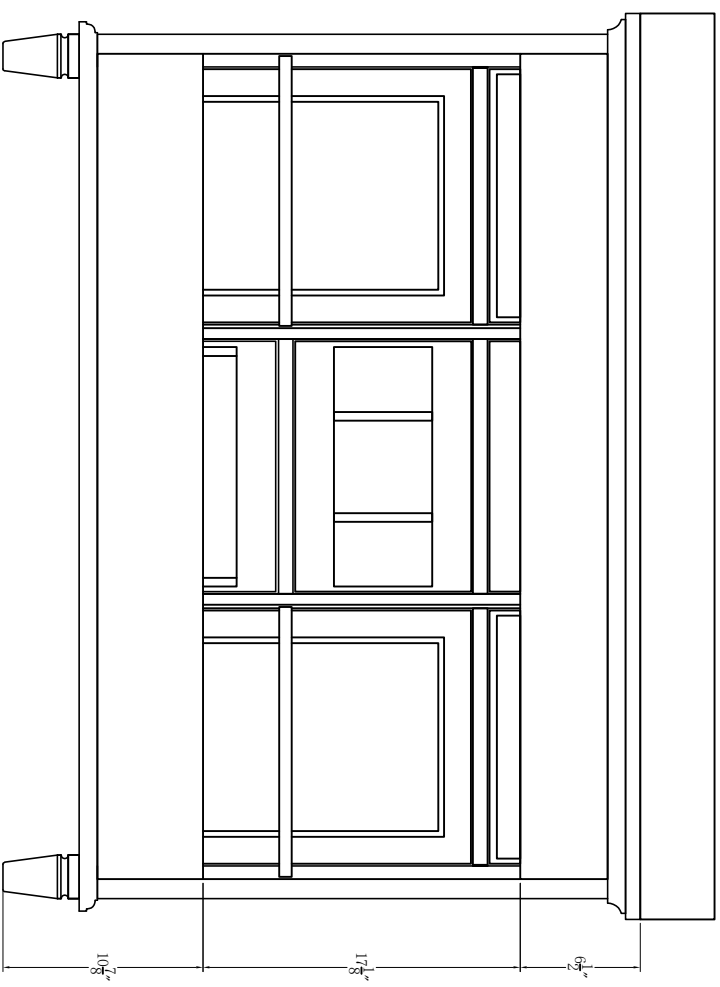

49-in Ronnie Vanity with Top

STVIE
ERNATIONAL

BV-8659-49

Middle and down drawer=2

BV-8659-49

Side drawer=2

BV-8659-49

Middle up drawer=1