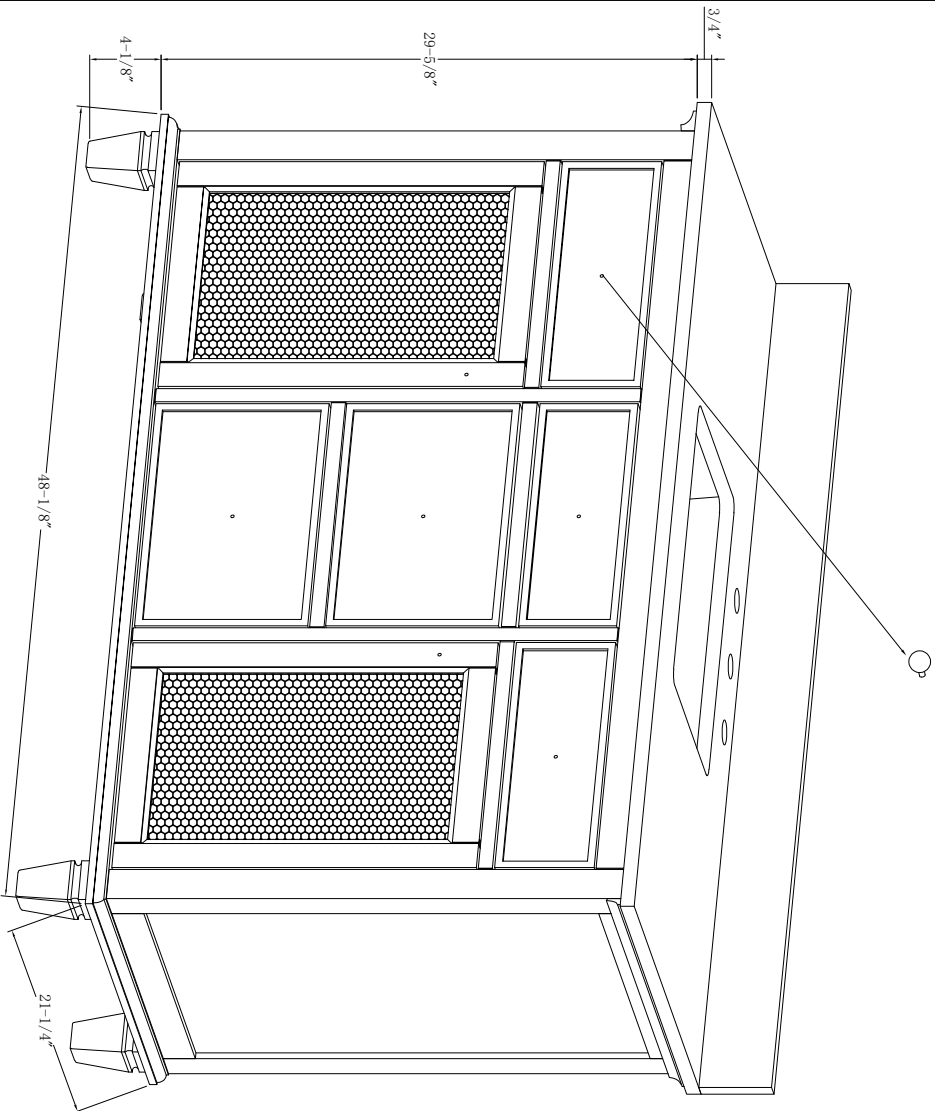

49-in Ronnie Vanity with Top

STVIE
ERNATIONAL

BV-8659-49

Middle and down drawer=2

BV-8659-49

Side drawer=2

BV-8659-49

Middle up drawer=1

BV-8659-49

WASH BASIN - PLUMBING CRITERIA