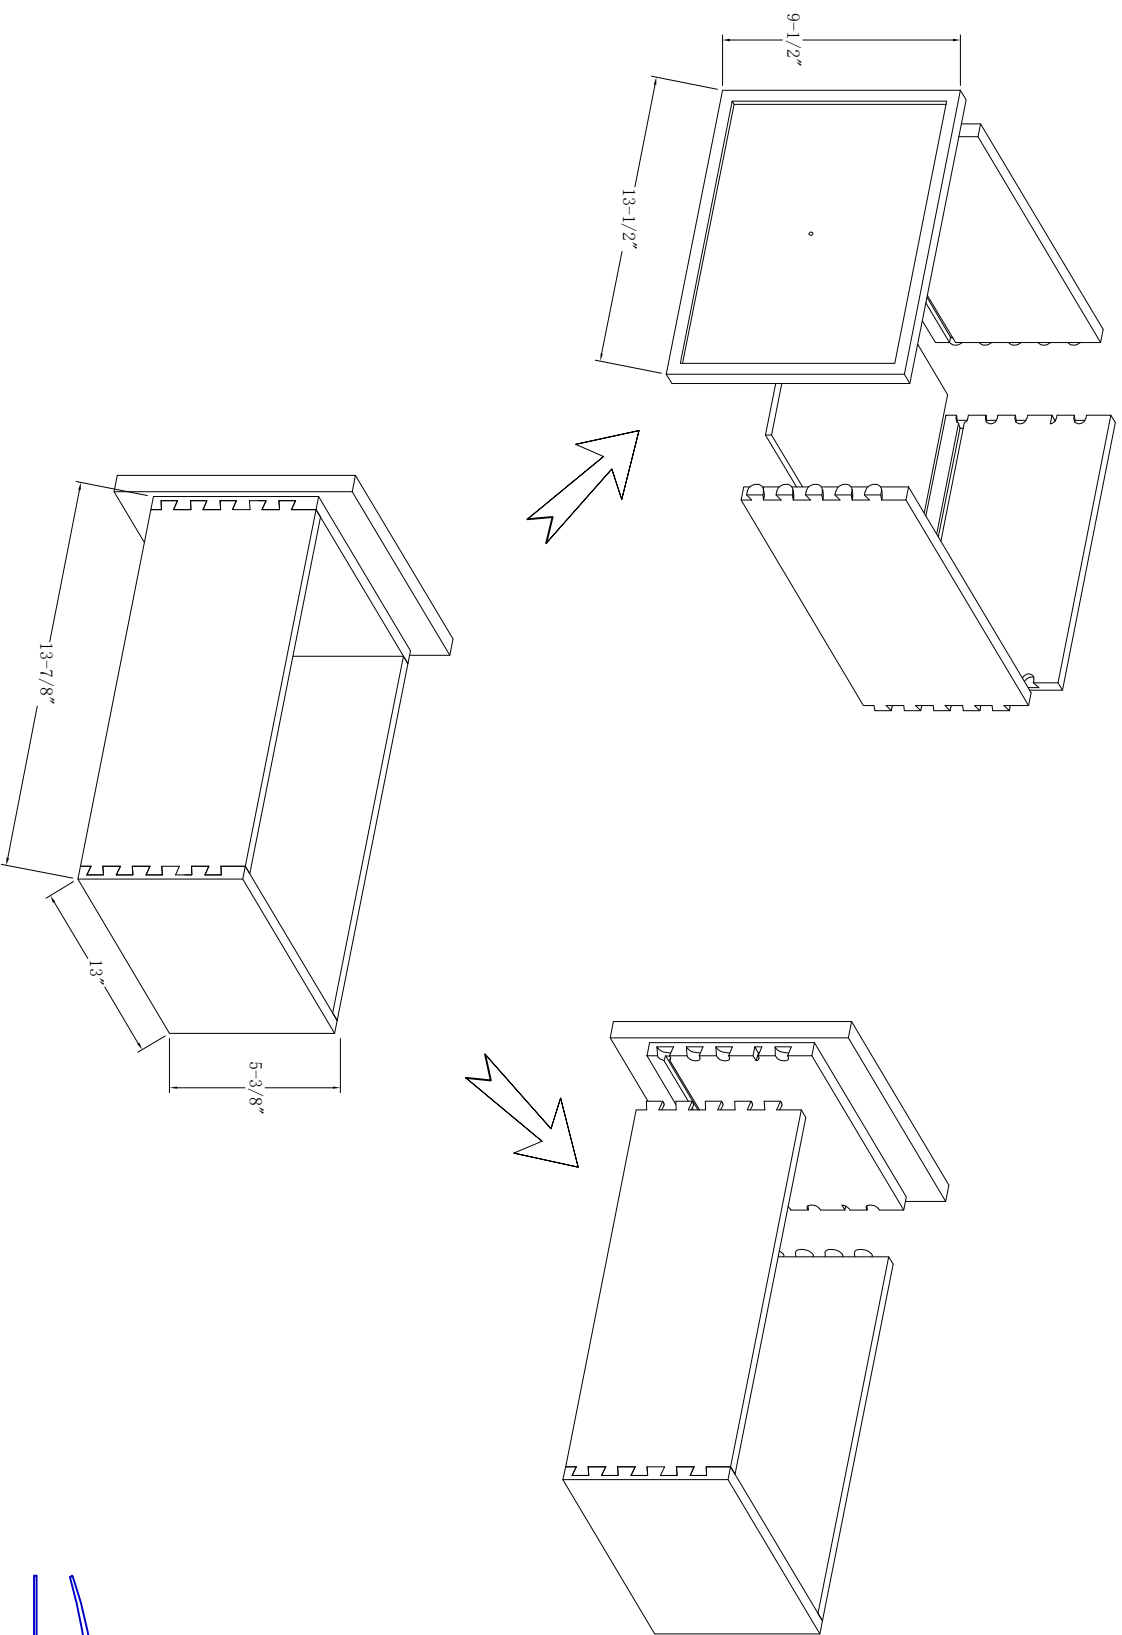

49-in Ronnie Vanity with Top

STVIE
ERNATIONAL

BV-8659-49

Middle and down drawer=2

BV-8659-49

Side drawer=2

BV-8659-49

Middle up drawer=1

BV-8659-49

WASH BASIN - PLUMBING CRITERIA