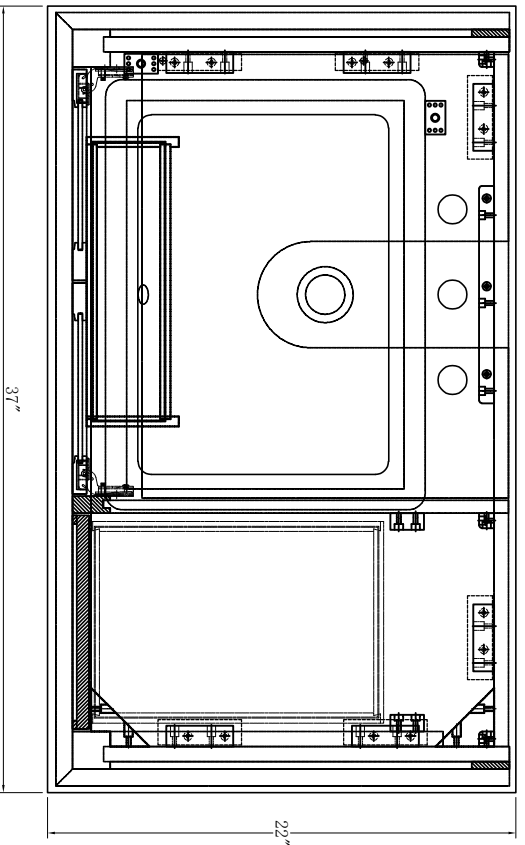

36-in Ronnie Vanity with Top

BEST VIEW
 INTERNATIONAL

BV-8659-37

DOVETAIL JOINT

DOVETAIL JOINT

Side Up Drawer=1

WASH BASIN - PLUMBING CRITERIA