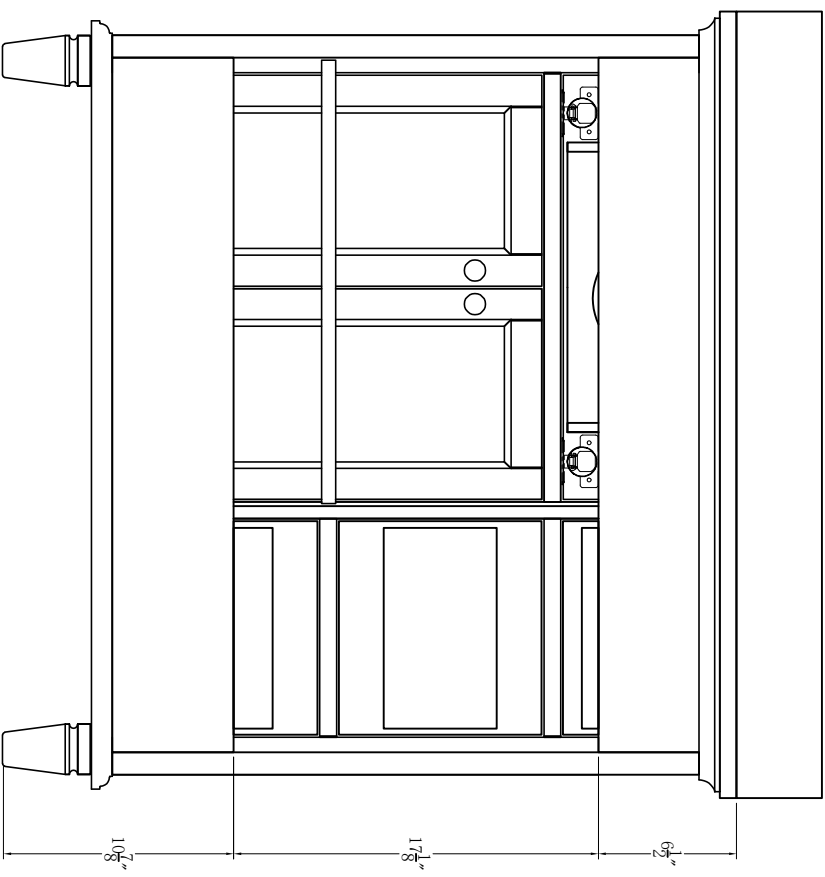

36-in Ronnie Vanity with Top

BEST VIEW
 INTERNATIONAL

BV-8659-37

DOVETAIL JOINT

DOVETAIL JOINT

Side Up Drawer=1

WASH BASIN - PLUMBING CRITERIA