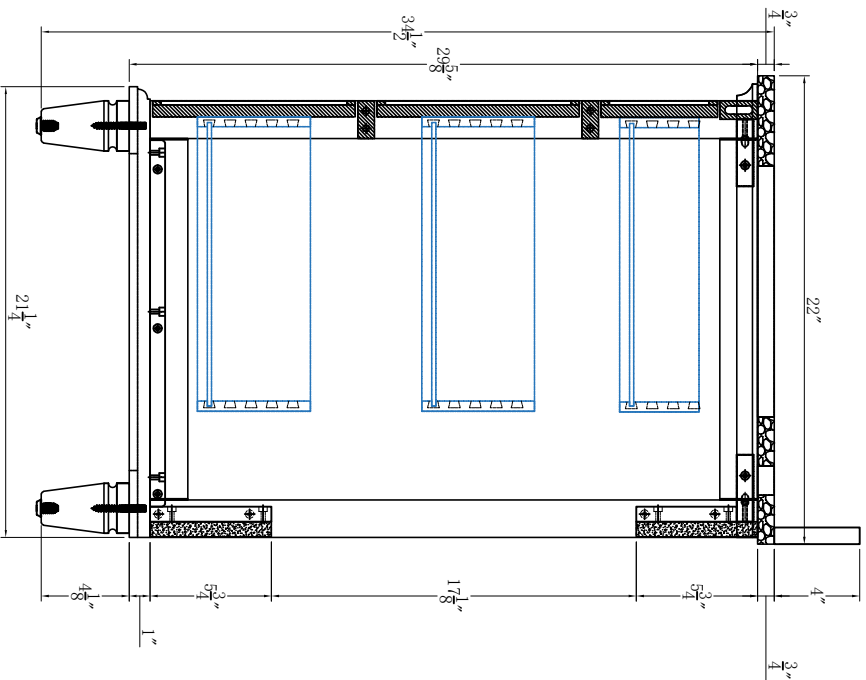

36-in Ronnie Vanity with Top

BEST VIEW
 INTERNATIONAL

BV-8659-37

DOVETAIL JOINT

DOVETAIL JOINT

Side Up Drawer=1

WASH BASIN - PLUMBING CRITERIA