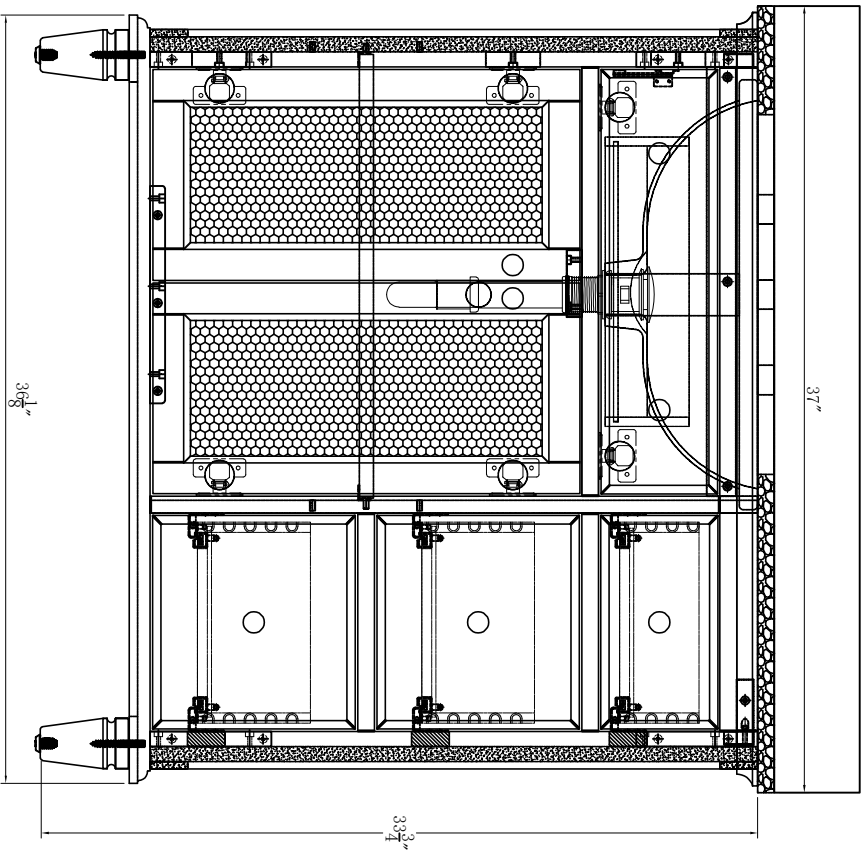

36-in Ronnie Vanity with Top

BEST VIEW
 INTERNATIONAL

BV-8659-37

DOVETAIL JOINT

DOVETAIL JOINT

Side Up Drawer=1

WASH BASIN - PLUMBING CRITERIA