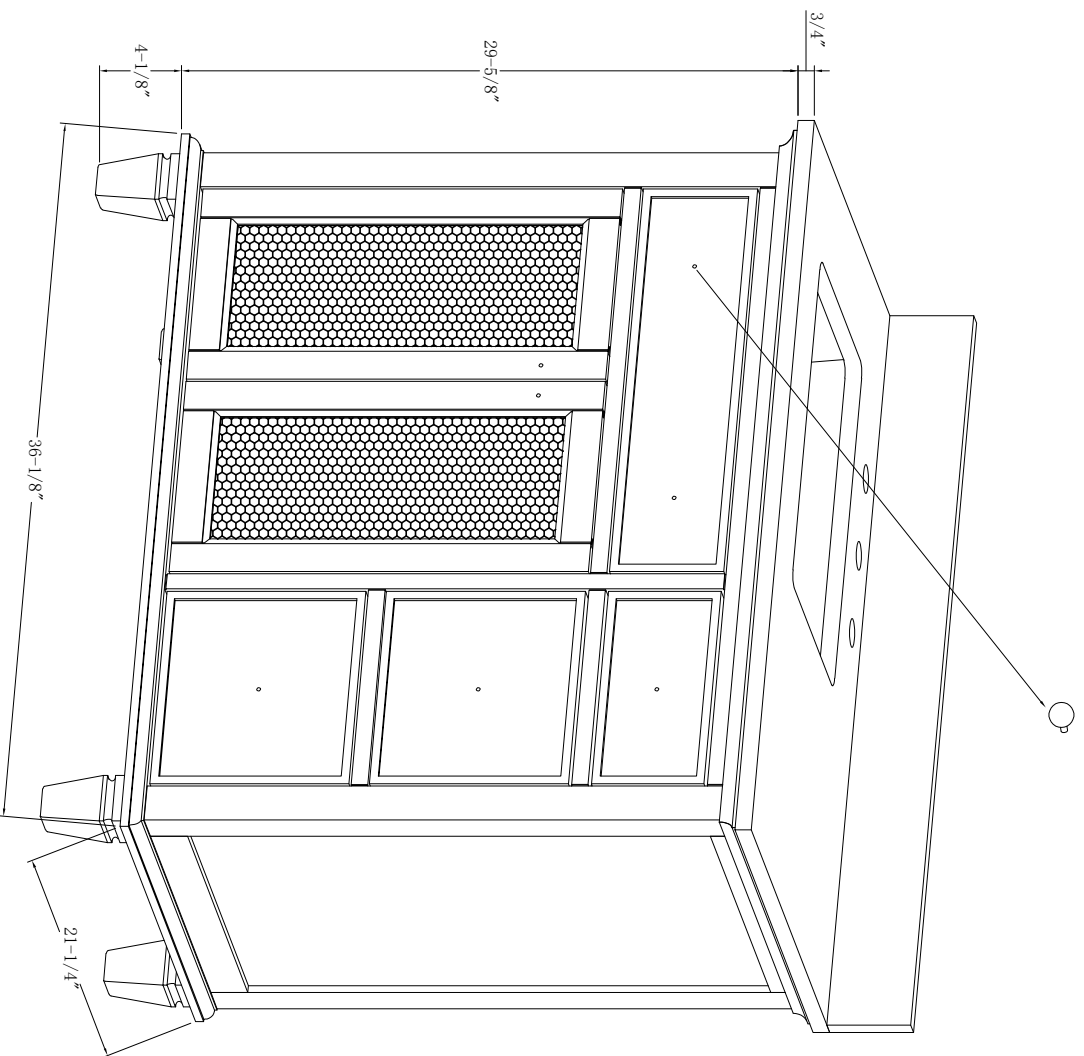

36-in Ronnie Vanity with Top

BEST VIEW
 INTERNATIONAL

BV-8659-37

DOVETAIL JOINT

DOVETAIL JOINT

Side Up Drawer=1

WASH BASIN - PLUMBING CRITERIA