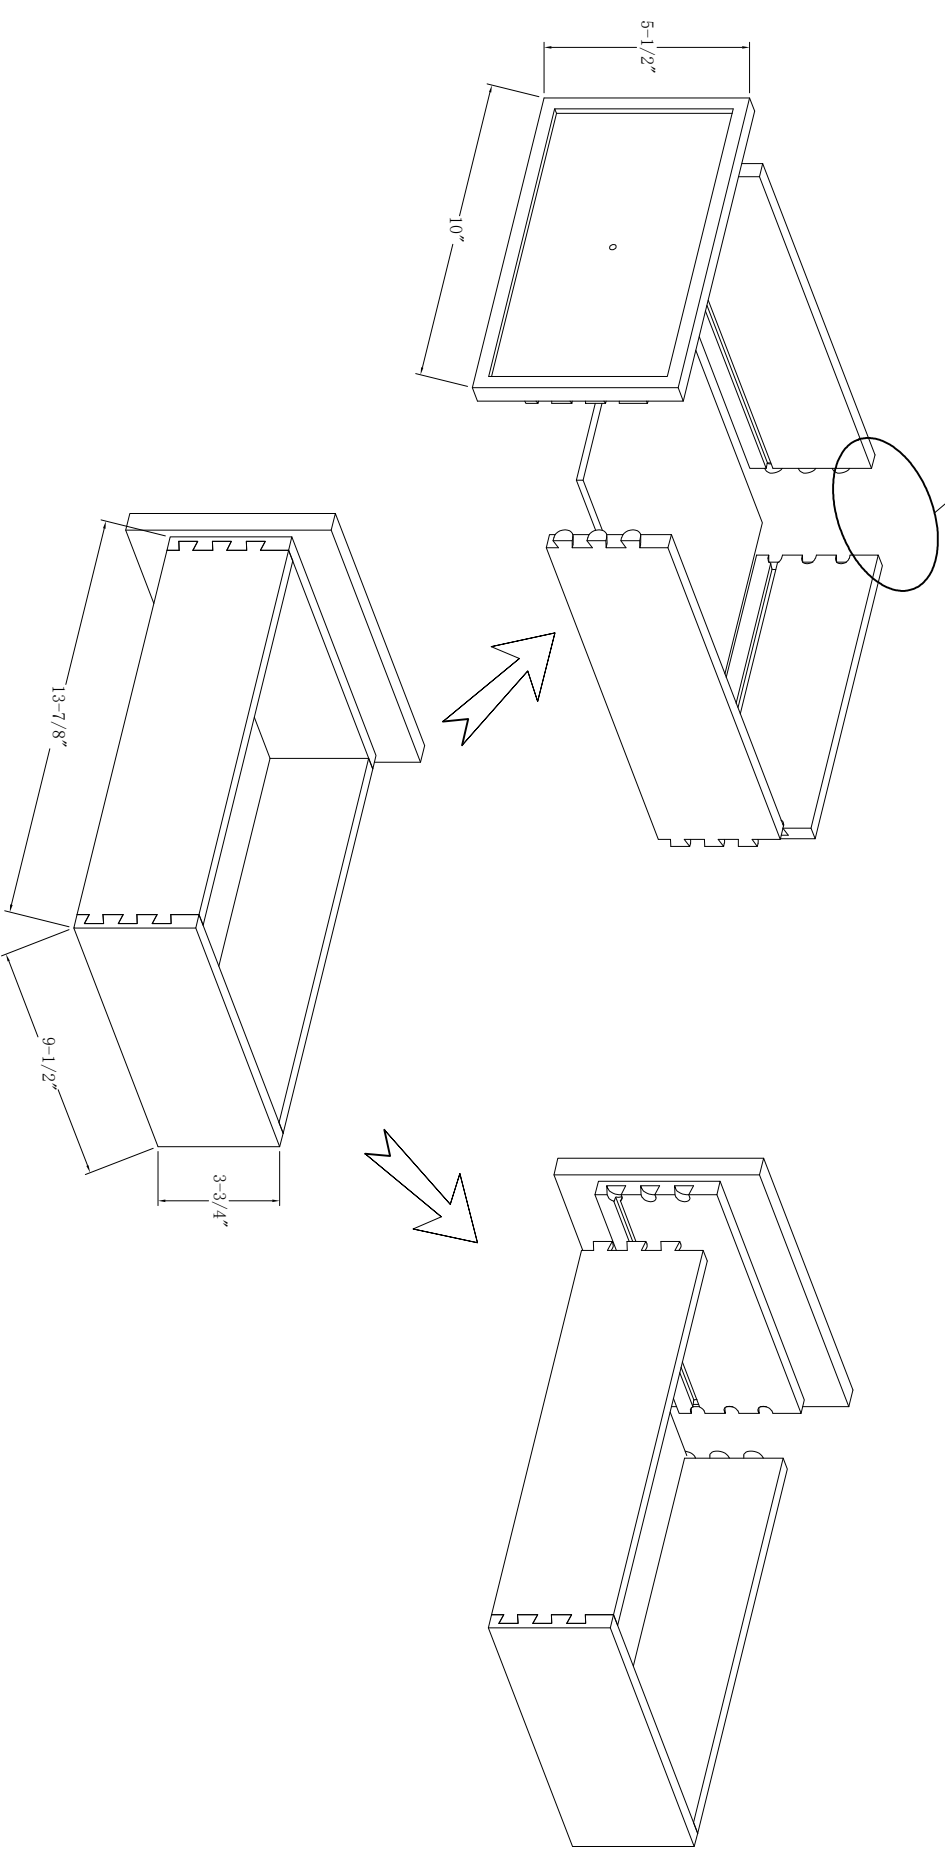

36-in Ronnie Vanity with Top

BEST VIEW
 INTERNATIONAL

BV-8659-37

DOVETAIL JOINT

DOVETAIL JOINT

Side Up Drawer=1

WASH BASIN - PLUMBING CRITERIA