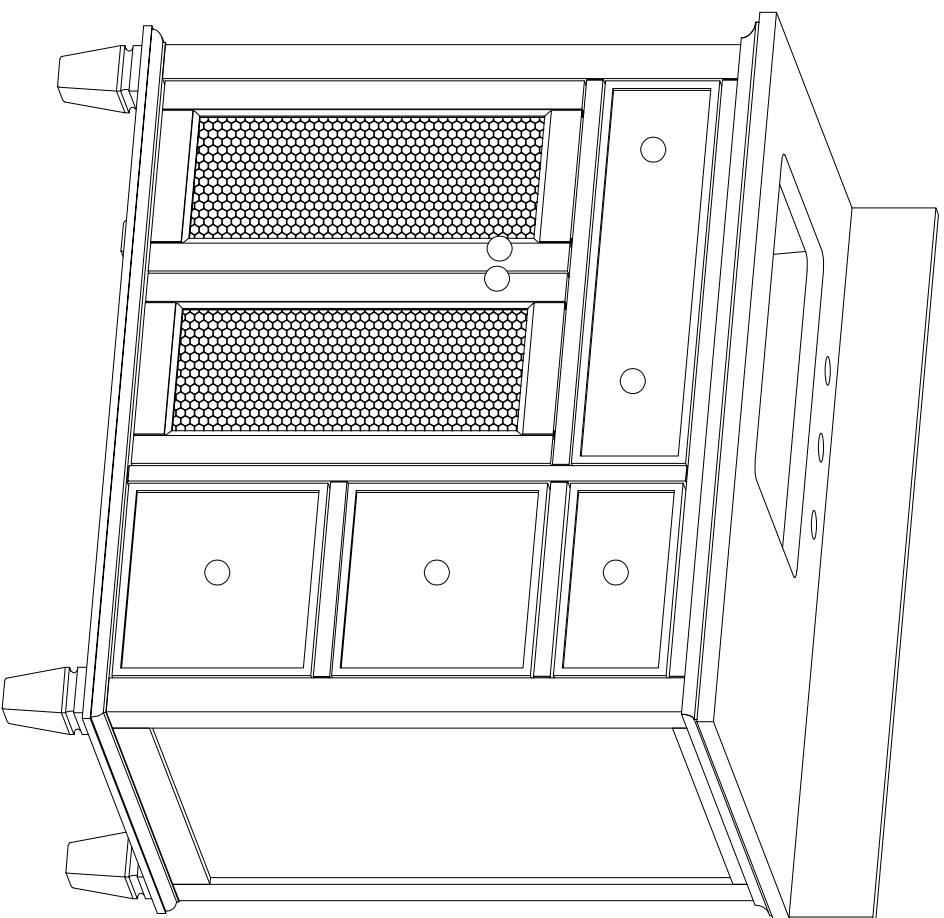

36-in Ronnie Vanity with Top

BEST VIEW
 INTERNATIONAL

BV-8659-37

DOVETAIL JOINT

DOVETAIL JOINT

Side Up Drawer=1

WASH BASIN - PLUMBING CRITERIA