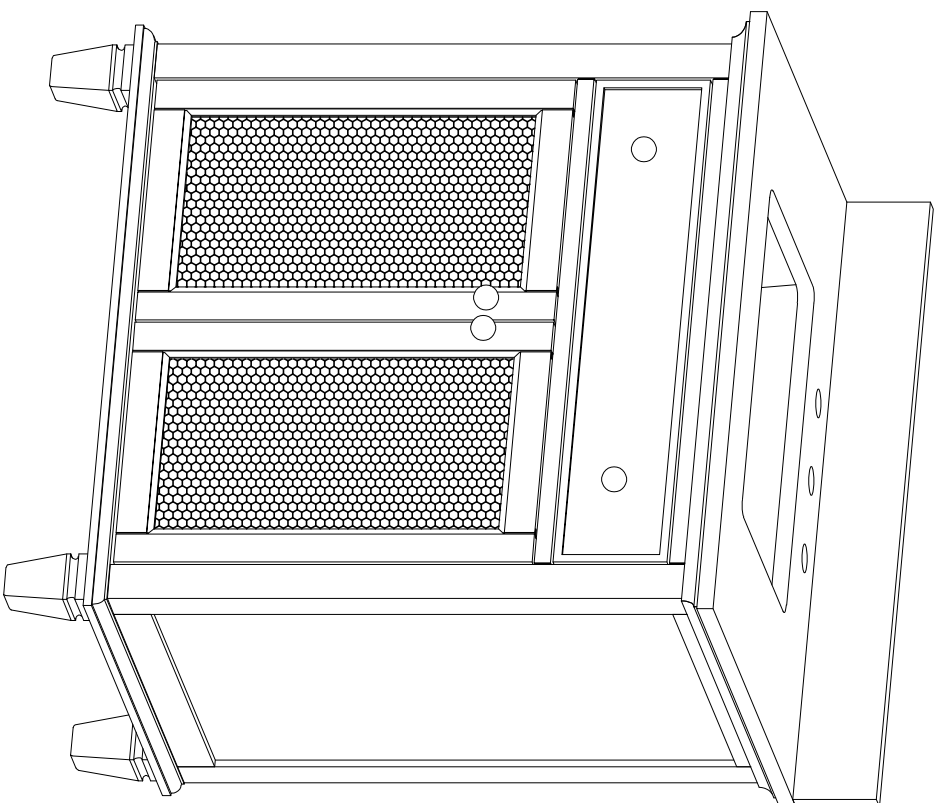

30-in Ronnie Vanity with Top

WASH BASIN - PLUMBING CRITERIA