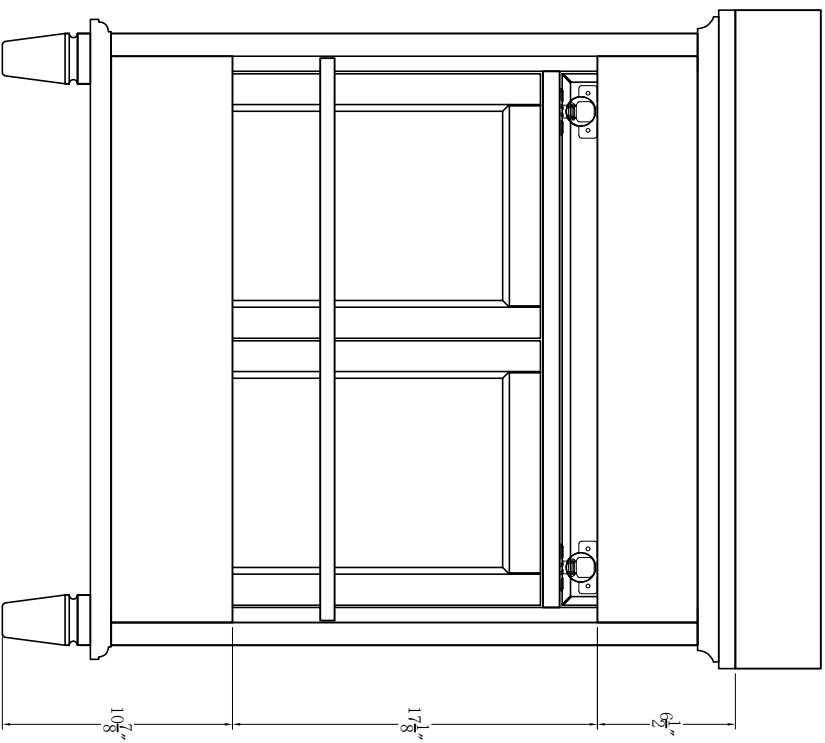

30-in Ronnie Vanity with Top

WASH BASIN - PLUMBING CRITERIA