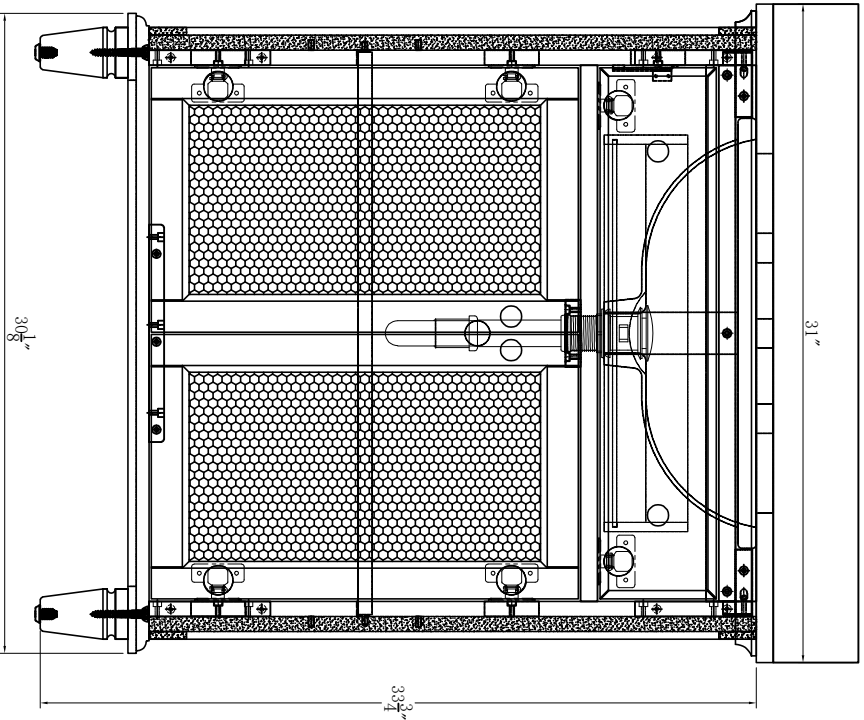

30-in Ronnie Vanity with Top

WASH BASIN - PLUMBING CRITERIA