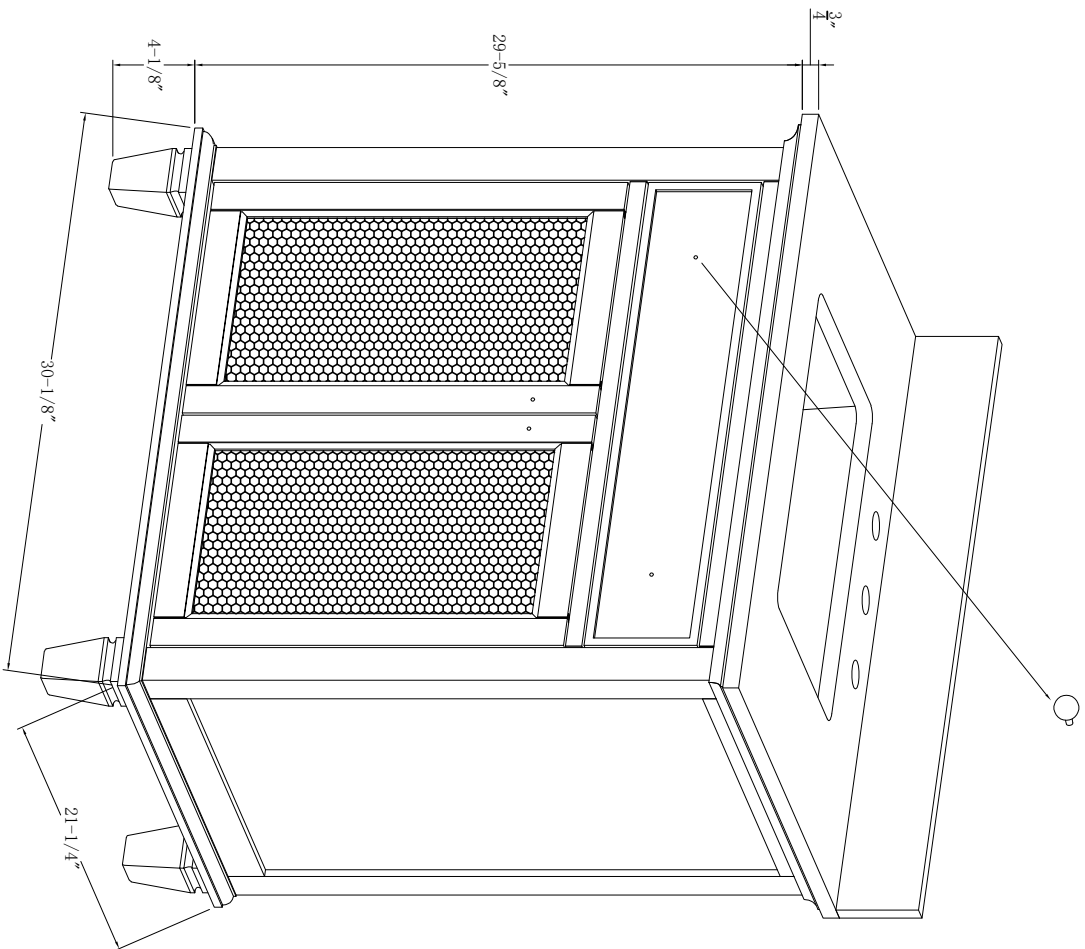

30-in Ronnie Vanity with Top

WASH BASIN - PLUMBING CRITERIA