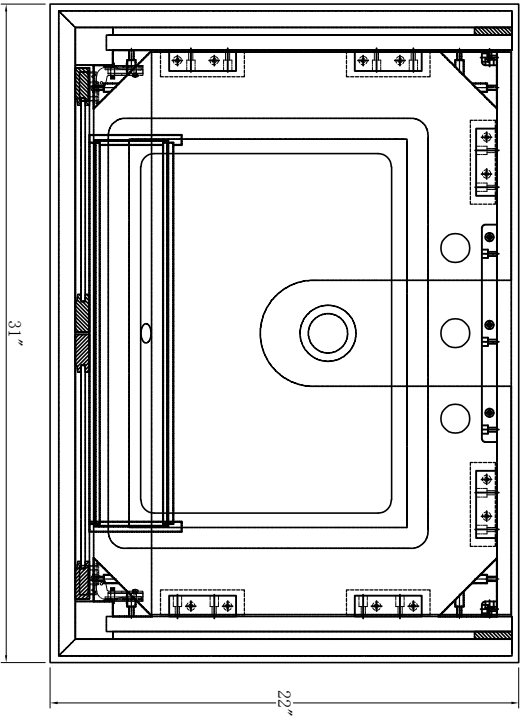

30-in Ronnie Vanity with Top

WASH BASIN - PLUMBING CRITERIA