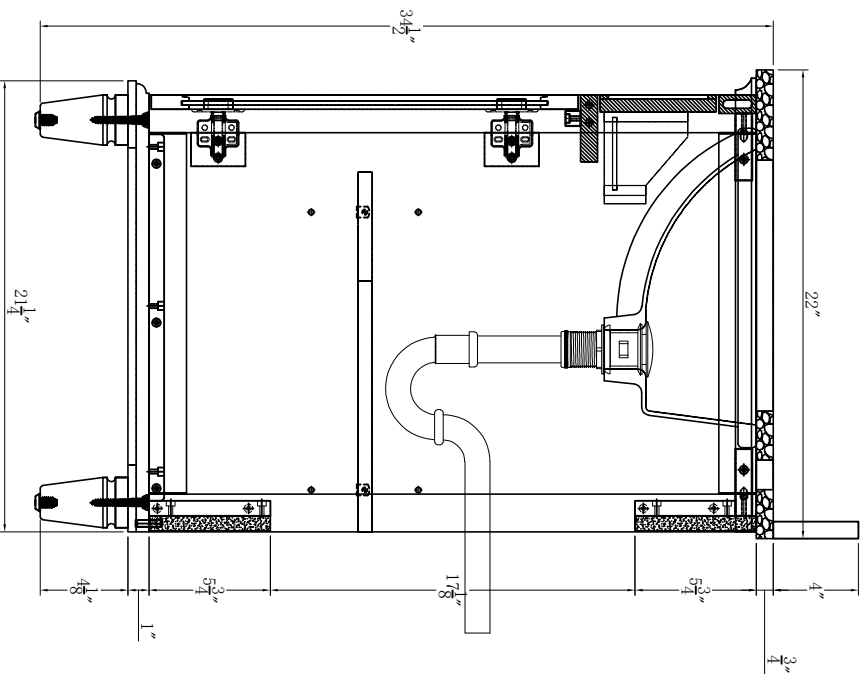

30-in Ronnie Vanity with Top

WASH BASIN - PLUMBING CRITERIA