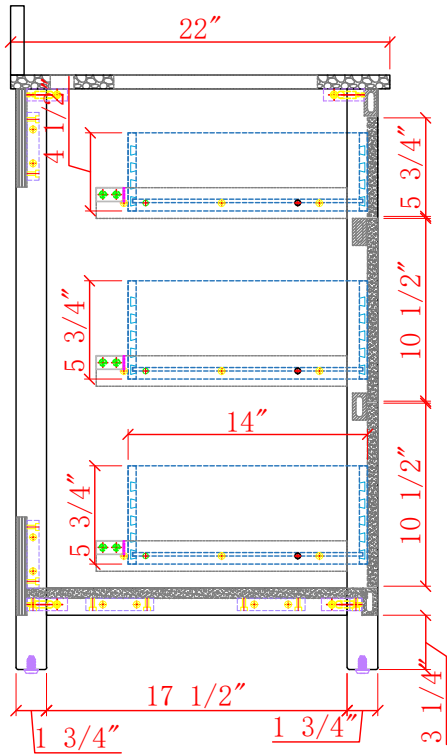

## 48-IN WARNER VANITY COMBO SPECIFICATION

**BV-8790-48**

**BV-8790-48**

**BV-8790-48**

**BV-8790-48**

**BV-8790-48**