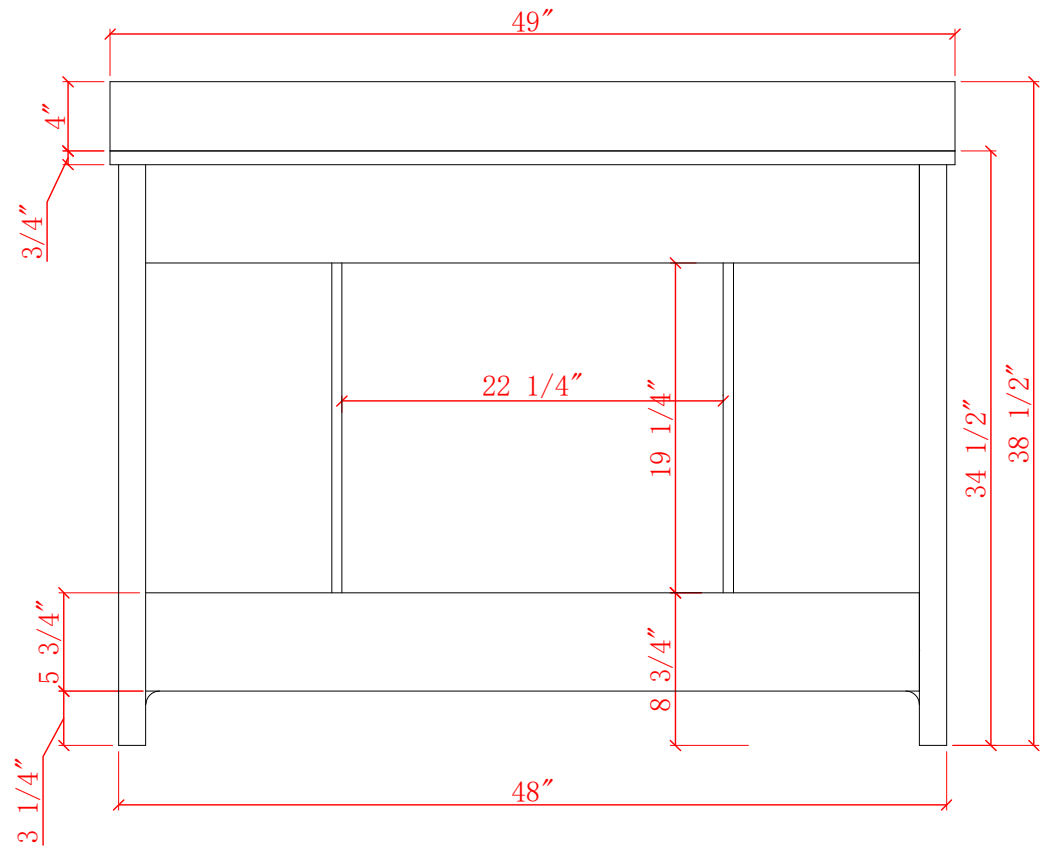

## 48-IN WARNER VANITY COMBO SPECIFICATION

**BV-8790-48**

**BV-8790-48**

**BV-8790-48**

**BV-8790-48**

**BV-8790-48**