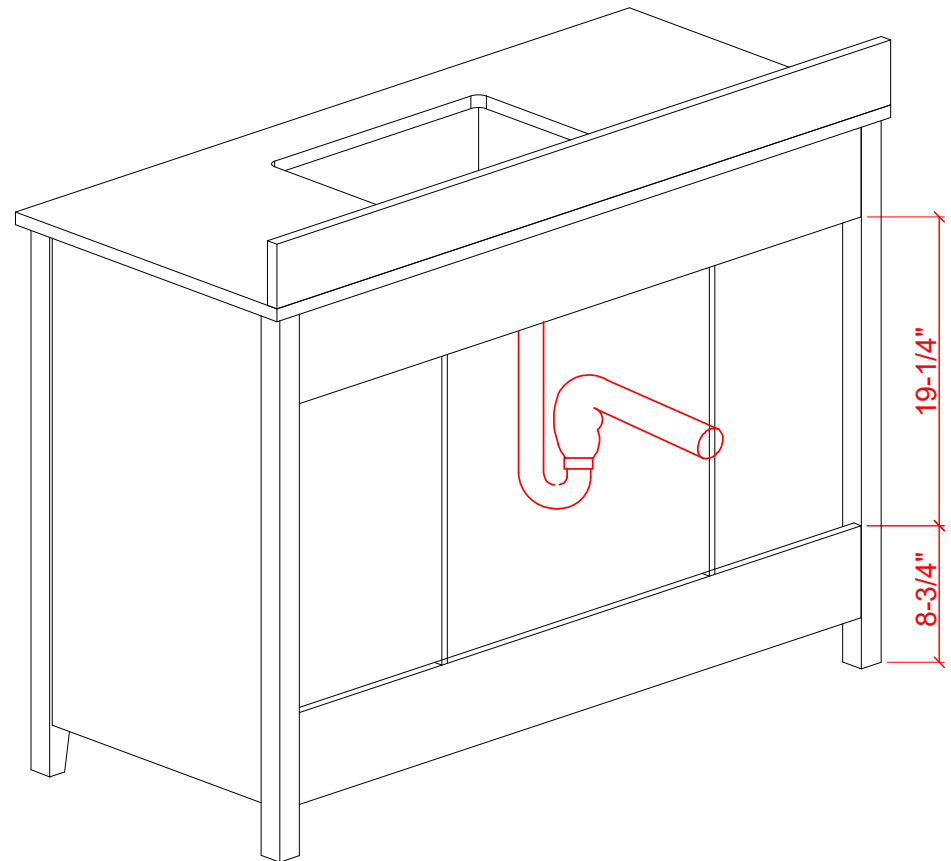

## 48-IN WARNER VANITY COMBO SPECIFICATION

**BV-8790-48**

**BV-8790-48**

**BV-8790-48**

**BV-8790-48**

**BV-8790-48**