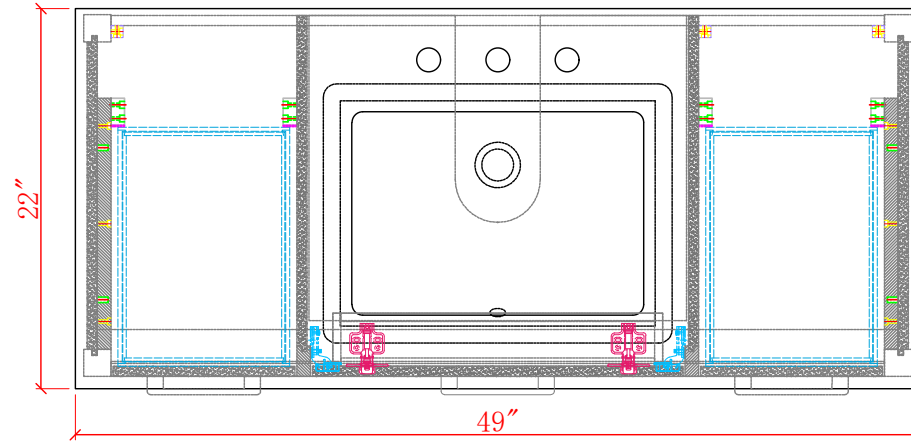

## 48-IN WARNER VANITY COMBO SPECIFICATION

**BV-8790-48**

**BV-8790-48**

**BV-8790-48**

**BV-8790-48**

**BV-8790-48**