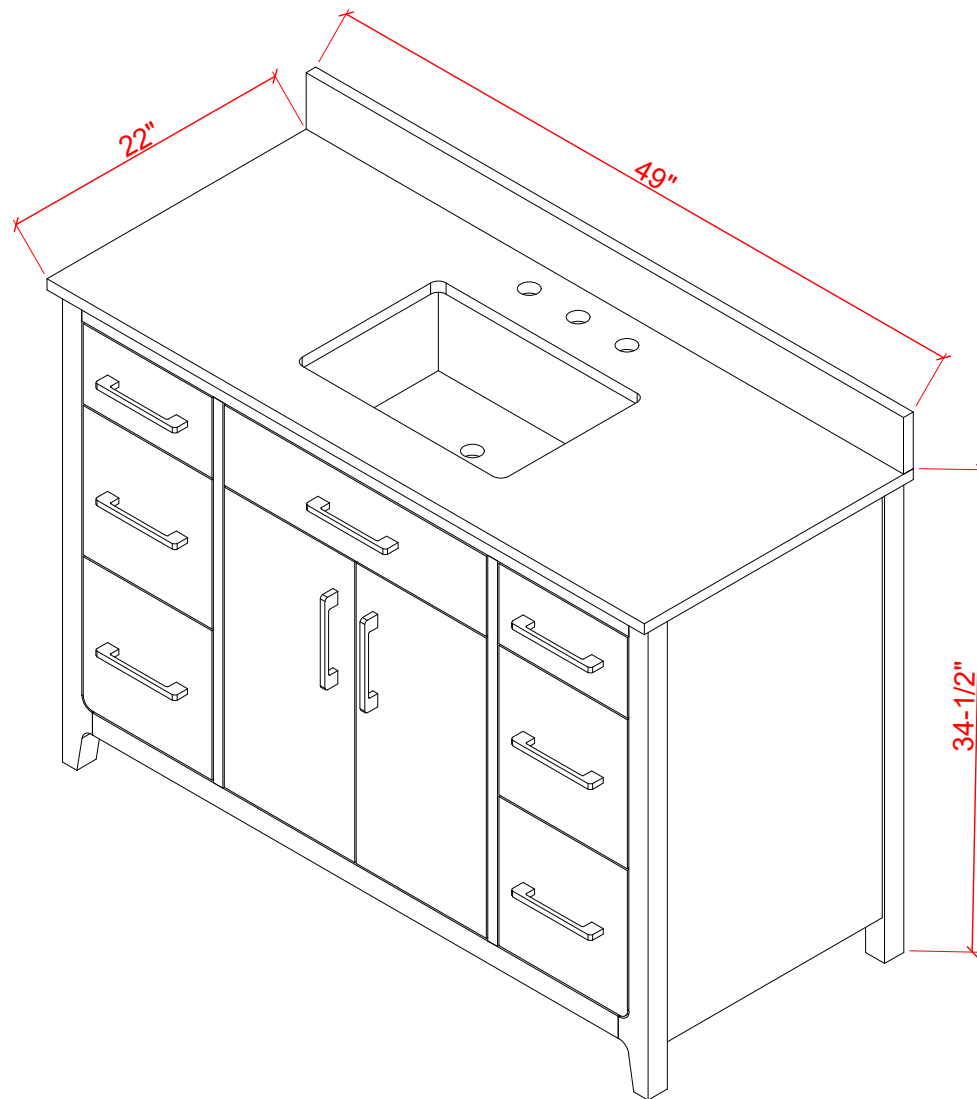

## 48-IN WARNER VANITY COMBO SPECIFICATION

**BV-8790-48**

**BV-8790-48**

**BV-8790-48**

**BV-8790-48**

**BV-8790-48**