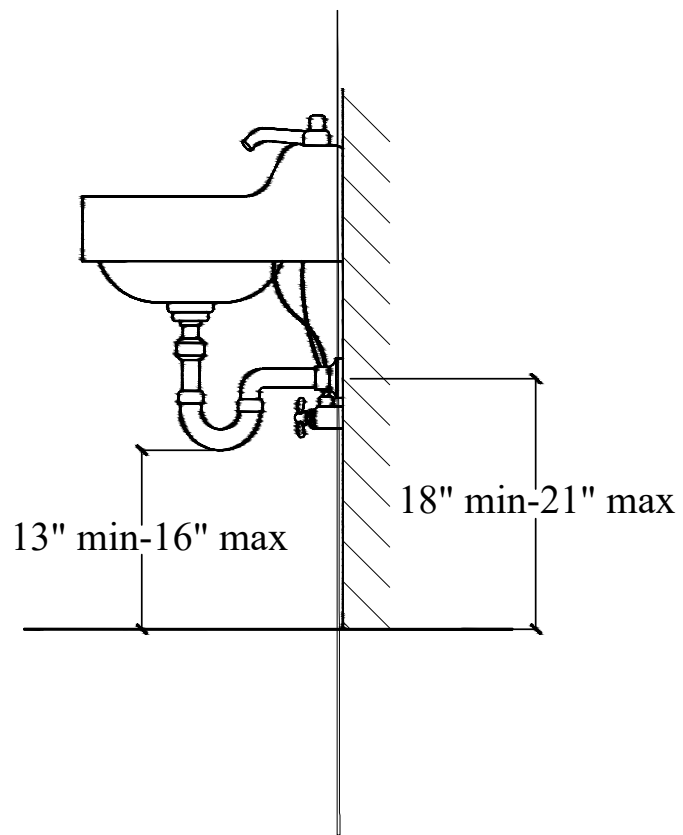

## 48-IN WARNER VANITY COMBO SPECIFICATION

**BV-8790-48**

**BV-8790-48**

**BV-8790-48**

**BV-8790-48**

**BV-8790-48**