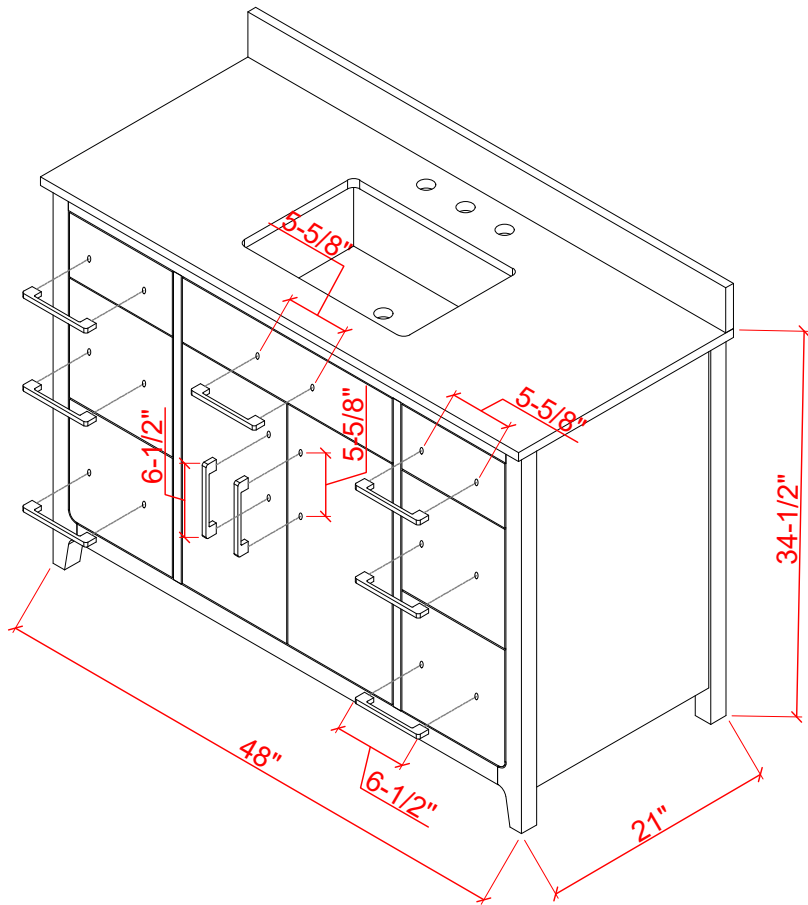

## 48-IN WARNER VANITY COMBO SPECIFICATION

**BV-8790-48**

**BV-8790-48**

**BV-8790-48**

**BV-8790-48**

**BV-8790-48**