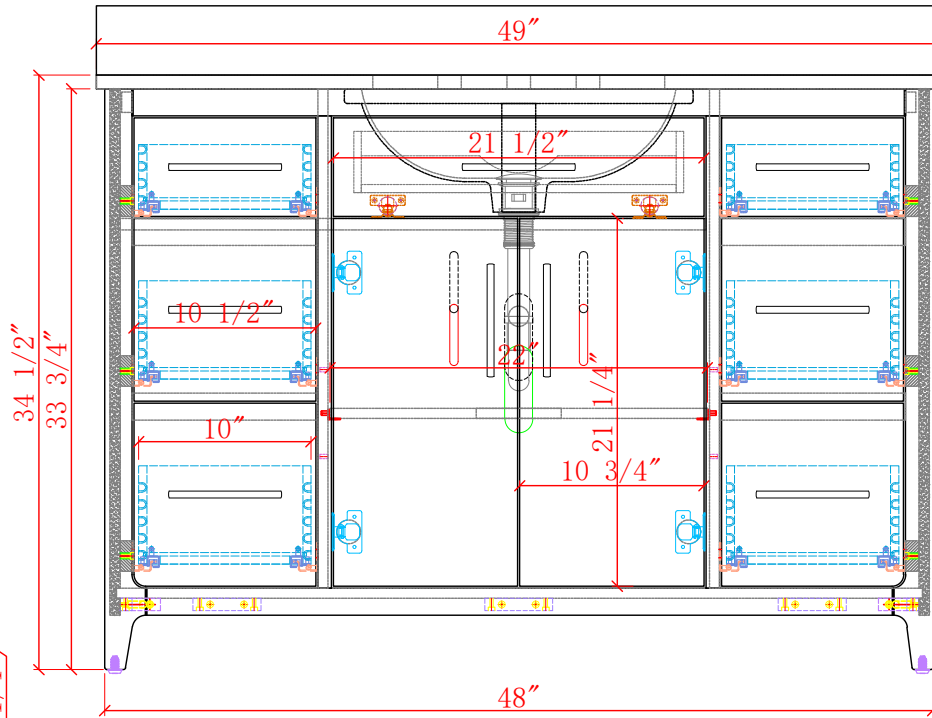

## 48-IN WARNER VANITY COMBO SPECIFICATION

**BV-8790-48**

**BV-8790-48**

**BV-8790-48**

**BV-8790-48**

**BV-8790-48**