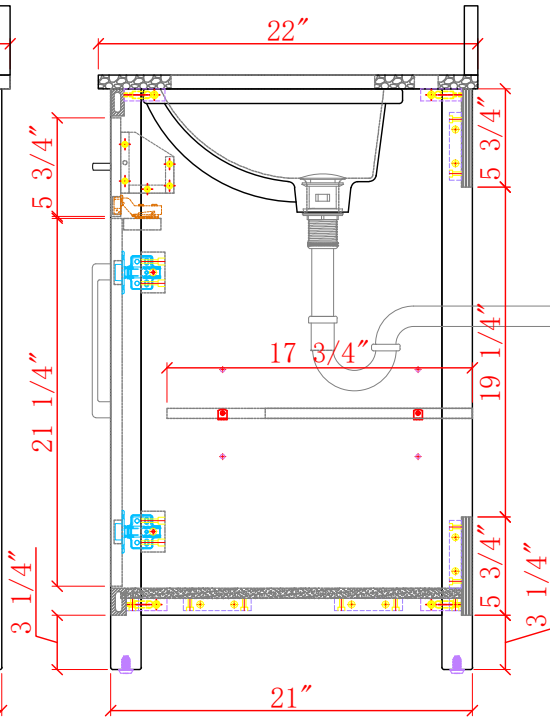

## 48-IN WARNER VANITY COMBO SPECIFICATION

**BV-8790-48**

**BV-8790-48**

**BV-8790-48**

**BV-8790-48**

**BV-8790-48**