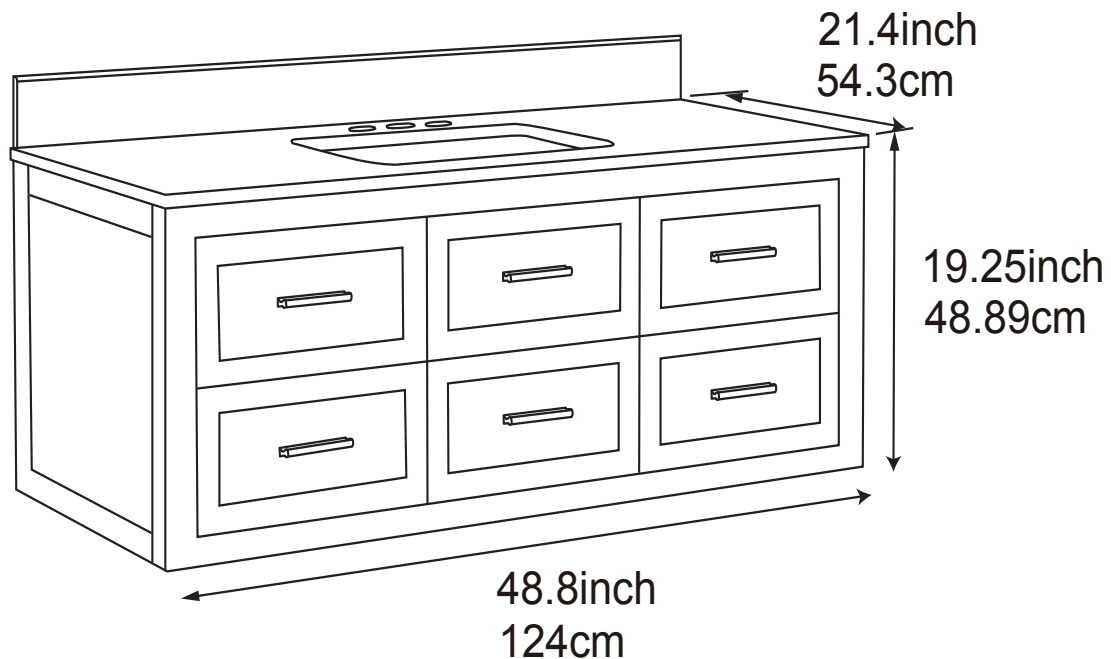

Diagrams with Dimensions

Specification:

1. Material: Plywood and Rubber Wood.
2. Finish: Dove White.
3. Hardware: Golden finished (6 pcs).
4. Slides: Soft closing, Full extension guides(5 sets).
5. Doors: N/A.
6. Drawer Boxes: 5 drawers, 1 tilt-out drawer;
Pine wood;
Clean color;
Dovetail.
7. Hinge: Soft closing (1 set).
8. Vanity top:
Material: Palossandro Blue marble countertop.
Thickness: 3/4";
4-inch back splash included;
Pre-drilled 8-inch widespread faucet holes.
9. Sink: K2284 Rectangle undermount sink (CUPC Certification)
(1 pc).
10. The tolerance is + / - 1/5".

1219 (48")