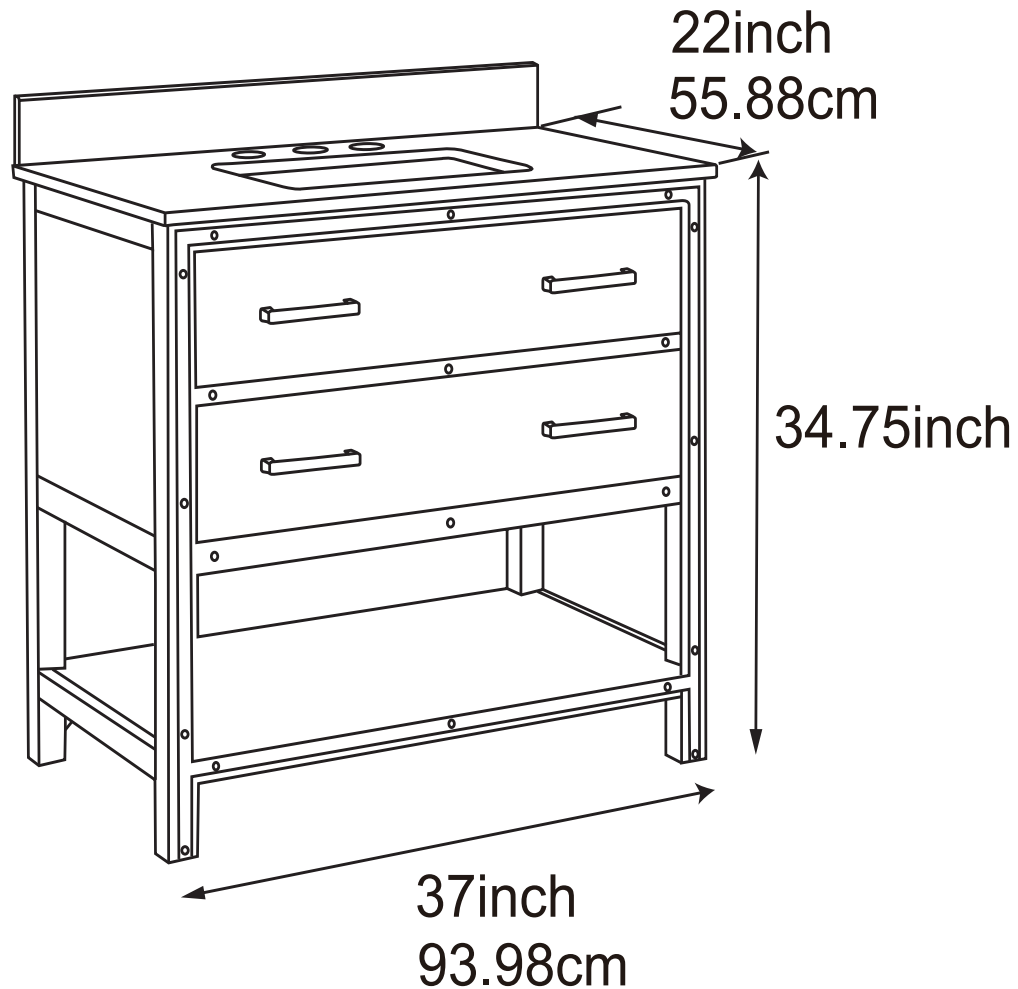

## Diagrams with Dimensions

### Specification:

1. Material: Plywood and Rubber Wood.
2. Finish: Dove White.
3. Hardware: Matte Black finished (4 pcs).
4. Slides: Soft closing, Full extension guides(1 set).
5. Doors: N/A.
6. Drawer Boxes: 2 drawers;  
Pine wood;  
Clean color;  
Dovetail.
7. Hinge: Soft closing (1 set).
8. Vanity top:  
Material: Marmala White marble countertop.  
Thickness: 3/4";  
4-inch back splash included;  
Pre-drilled 8-inch widespread faucet holes.
9. Sink: K2284 Rectangle undermount sink (CUPC Certification)  
(1 pc).
10. The tolerance is + / - 1/5".