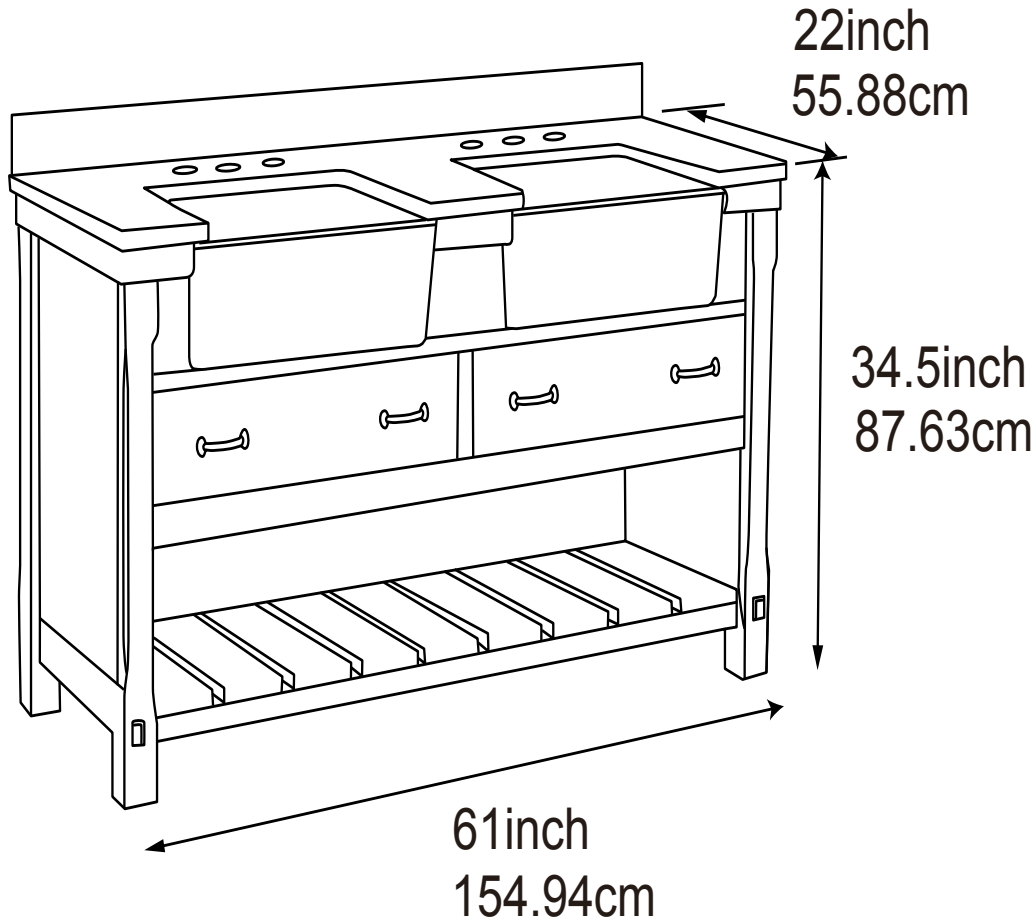

## Diagrams with Dimensions

### Specifications:

1. Material: Plywood and Poplar
2. Finish: Dove White/Navy Blue
3. Hardware:
  - Dove White, 3-3/4" Matte Black finish (4 pcs)
  - Navy Blue, 3-3/4" Antique Bronze finish (4 pcs)
4. Slides: Soft closing, full extension guides (2 sets)
5. Doors: N/A
6. Drawer Boxes:
  - 2 Drawers;
  - Poplar wood;
  - Clean color;
  - Dovetail
7. Hinge: N/A
8. Vanity Top:
  - Material: Authentic Italian Carrara marble countertop
  - 1" thick
  - 4" backsplash included
  - Pre-drilled 8" widespread faucet holes
9. Sink: Drop in sink (2 pcs)
10. The tolerance is + / - 1/5"