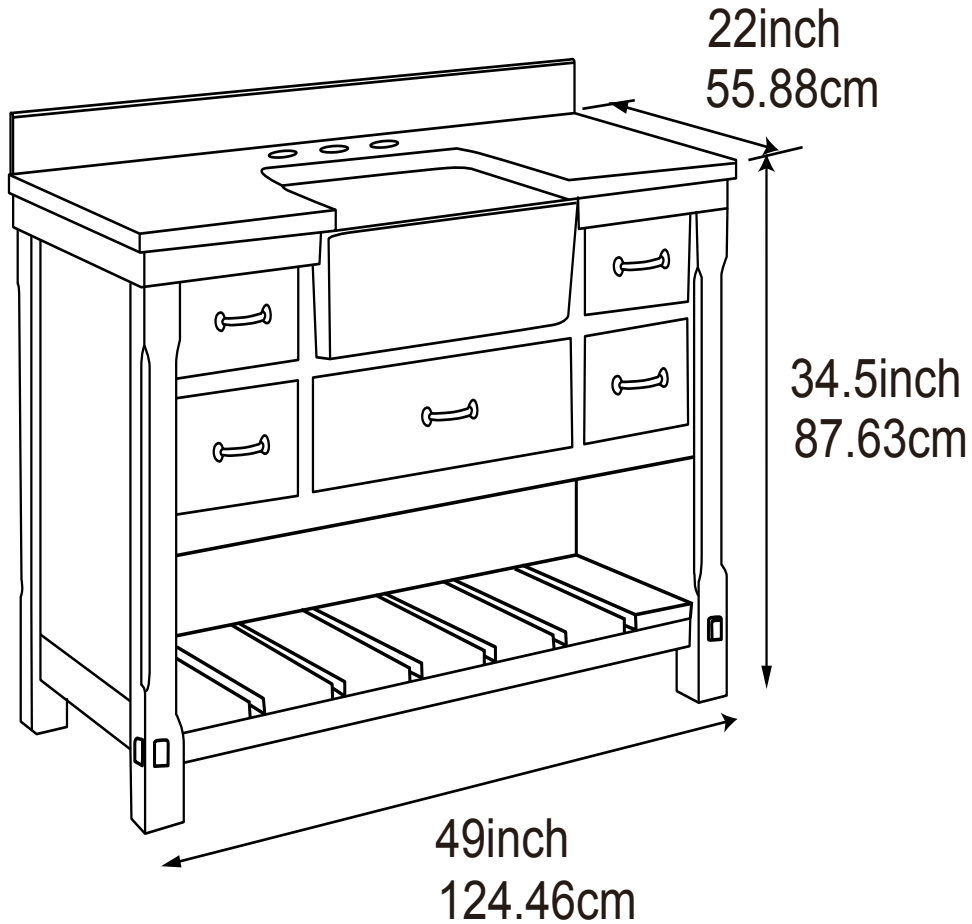

Diagrams with Dimensions

Specifications:

1. Material: Plywood and Poplar
2. Finish: Dove White/Navy Blue
3. Hardware:
 - Dove White, 3-3/4" Matte Black finish (5 pcs)
 - Navy Blue, 3-3/4" Antique Bronze finish (5 pcs)
4. Slides: Soft closing, full extension guides (5 sets)
5. Doors: N/A
6. Drawer Boxes:
 - 5 Drawers;
 - Poplar wood;
 - Clean color;
 - Dovetail
7. Hinge: N/A
8. Vanity Top:
 - Material: Authentic Italian Carrara marble countertop
 - 1" thick
 - 4" backsplash included
 - Pre-drilled 8" widespread faucet holes
9. Sink: Drop in sink (1 pc)
10. The tolerance is + / - 1/5"