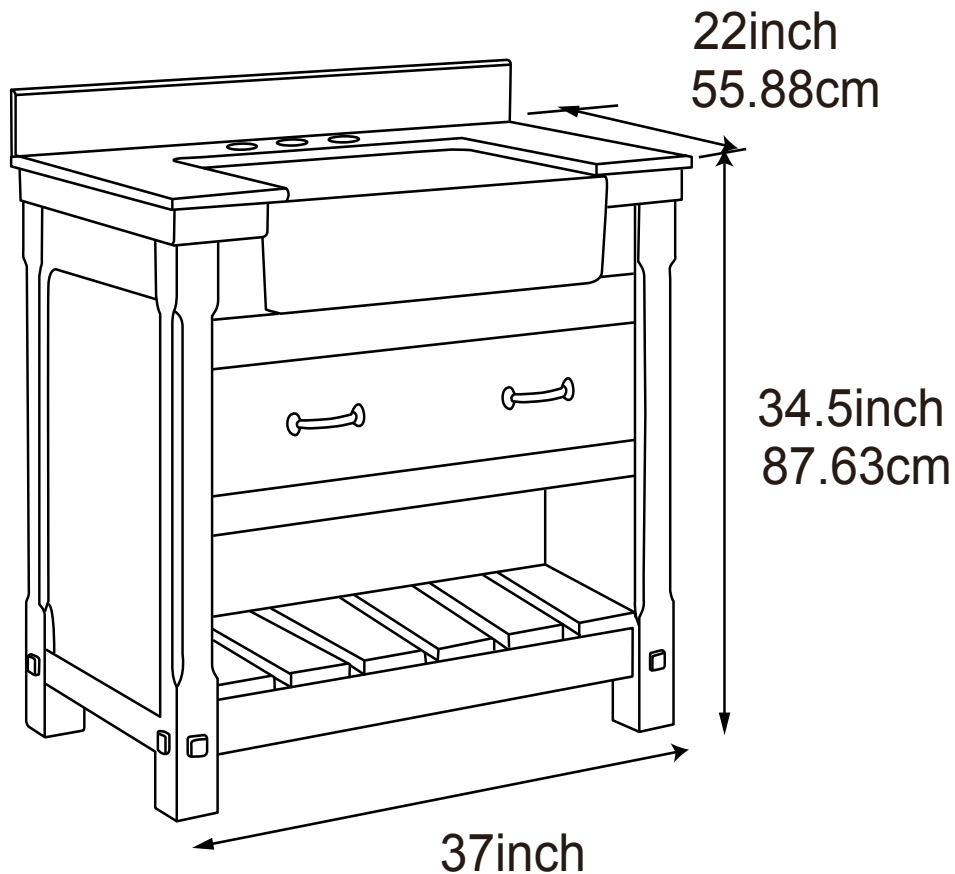

Diagrams with Dimensions

Specifications:

1. Material: Plywood and Poplar
2. Finish: Dove White/Navy Blue
3. Hardware:
 - Dove White, 3-3/4" Matte Black finish (2 pcs)
 - Navy Blue, 3-3/4" Antique Bronze finish (2 pcs)
4. Slides: Soft closing, full extension guides (1 set)
5. Doors: N/A
6. Drawer Boxes:
 - 1 Drawer;
 - Poplar wood;
 - Clean color;
 - Dovetail
7. Hinge: N/A
8. Vanity Top:
 - Material: Authentic Italian Carrara marble countertop
 - 1" thick
 - 4" backsplash included
 - Pre-drilled 8" widespread faucet holes
9. Sink: Drop in sink (1 pc)
10. The tolerance is + / - 1/5"