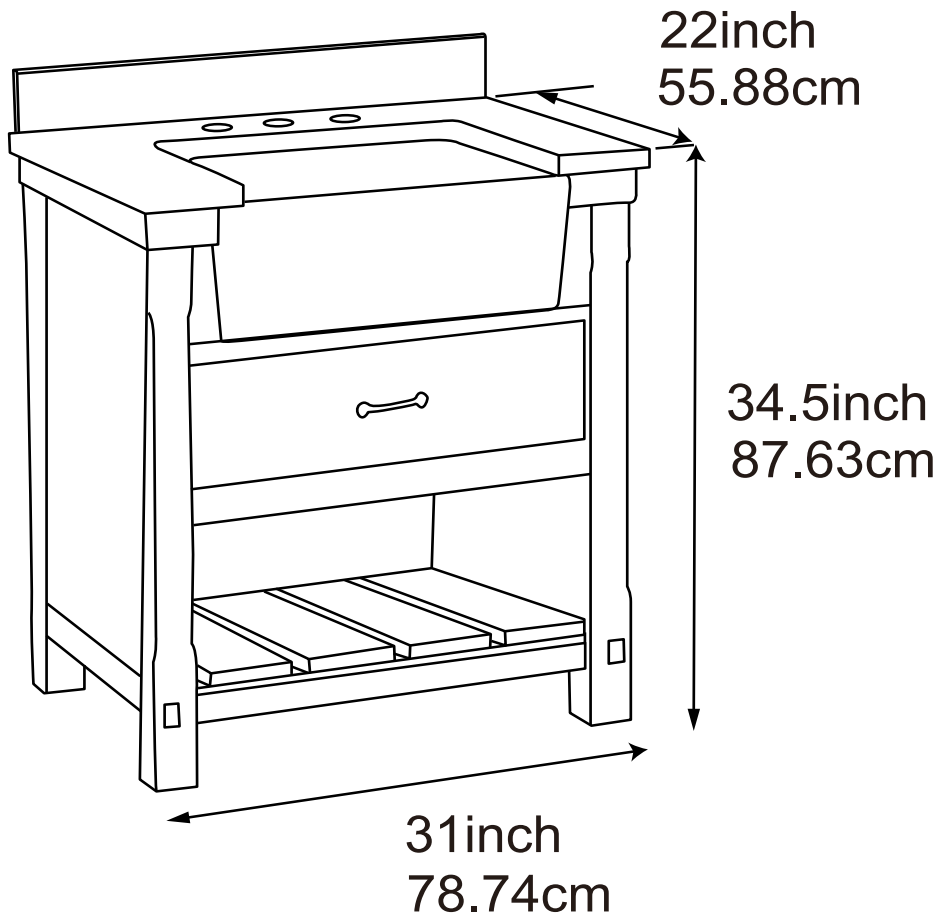

Diagrams with Dimensions

Specifications:

1. Material: Plywood and Poplar
2. Finish: Dove White/Navy Blue
3. Hardware:
 - Dove White, 3-3/4" Matte Black finish (1 pc)
 - Navy Blue, 3-3/4" Antique Bronze finish (1 pc)
4. Slides: Soft closing, full extension guides (1 set)
5. Doors: N/A
6. Drawer Boxes:
 - 1 Drawer;
 - Poplar wood;
 - Clean color;
 - Dovetail
7. Hinge: N/A
8. Vanity Top:
 - Material: Authentic Italian Carrara marble countertop
 - 1" thick
 - 4" backsplash included
 - Pre-drilled 8" widespread faucet holes
9. Sink: Drop in sink (1 pc)
10. The tolerance is + / - 1/5"