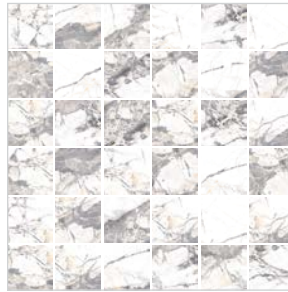

Ibiza

12x24 Porcelain with Carving Effect

88IBIWHI1224

88IBIWHI2M

QuickSHIP

Tile: 12x24 (40 faces)

Mosaic: 2x2

Trim: N/A

Recommended Edge Trim:
3/8" A100 Aluminum Jolly

For more information
and images:

Technical Characteristics

Test Item	Test Method	Test Result
Water Absorption	ASTM C373	≤ 0.5%
Breaking Strength	ASTM C648	≥ 250 lbf
Visible Abrasion Resistance	ASTM C1027	PEI IV
Thermal Shock Resistance	ASTM C484	Resistant
Crazing Resistance	ASTM C424	Resistant
Frost Resistance	ASTM C1026	Resistant
Dynamic Coefficient of Friction	ANSI A137-1	≥ 0.42
Chemical Resistance	ASTM C650	Class A Resistant
Stain Resistance	ASTM C1378	Class A

Nominal Size	Actual Size	Thickness	Finish	Rectified
12" x 24"	11.8" x 23.62"	8.5 mm	Matte	-
2" x 2" Mosaic	11.75" x 11.75"	8.5 mm	Matte	-

Carving Effect technology creates a unique surface where the texture of the actual marble vein follows in line with the hi-def graphic.