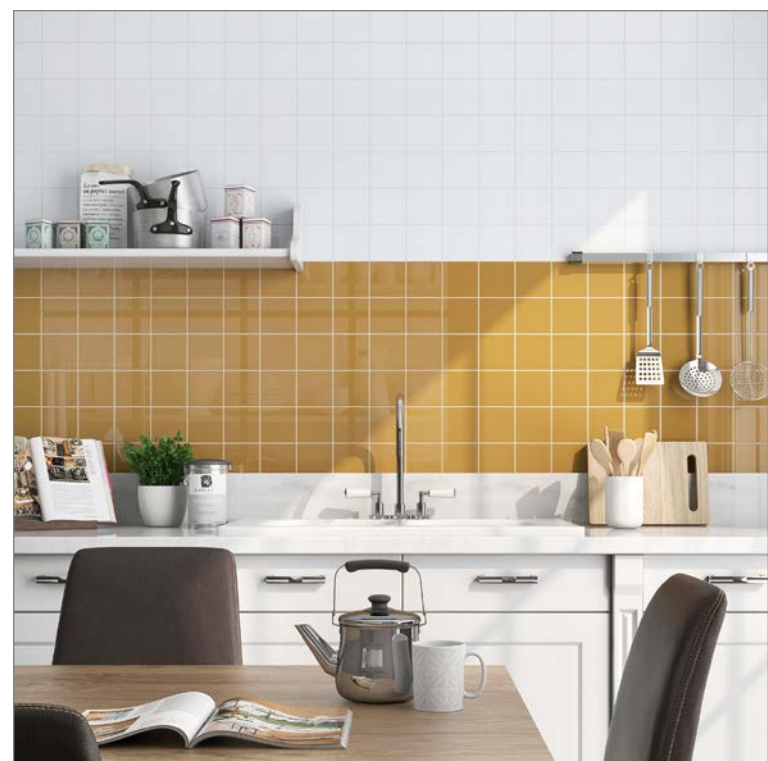

Installation Note

It is recommended that only standard unsanded grout be used with the darker color wall tiles. Power Grout has the potential to leave scratches in the glazing of those colors.