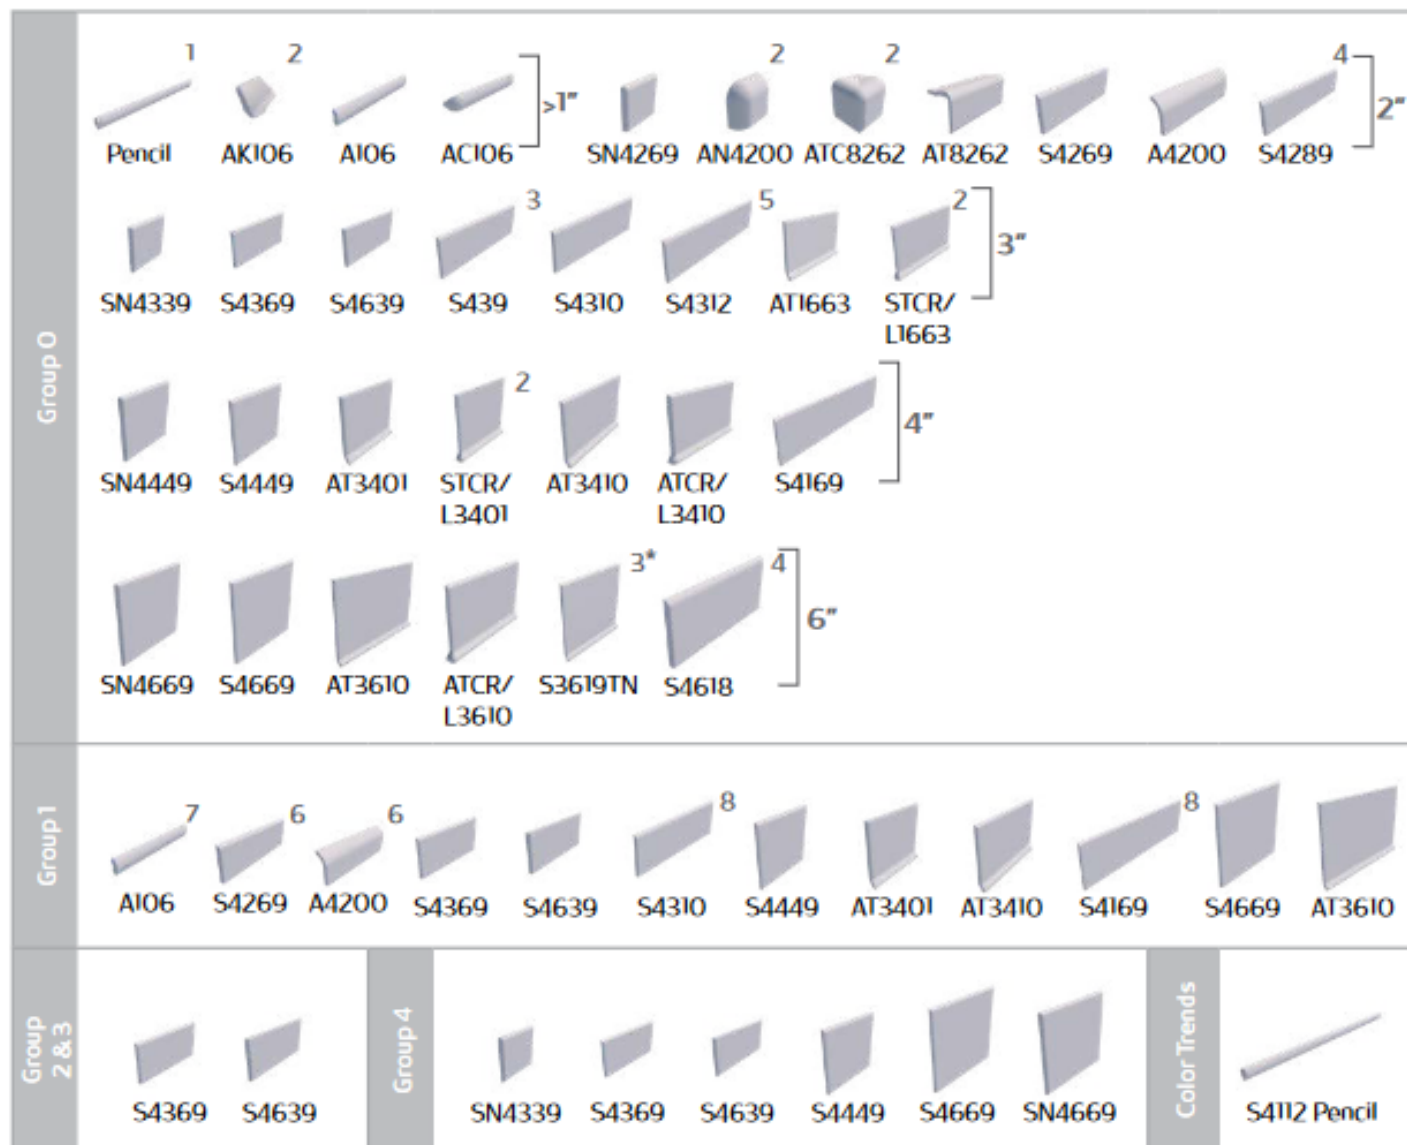

White Ice 6x10 Base Molding  
U081 Bright  
(1/2x6 Out Corner available)

Black 2x6 Victorian Chair Rail  
U759 Bright

Snow White 1x6 Rope Liner  
U072 Bright

Snow White 2x6 Victorian Chair  
Rail U072 Bright

## Trim

1. U081 & U761 Only; 2. U081 & U281 Only; 3. U081 Only; 4. U261 & U274 Not available; 5. U074 & U274 Not available; 6. U789 & U289 Not available; 7. U072 Not available; 8. U789 & U289 Only.