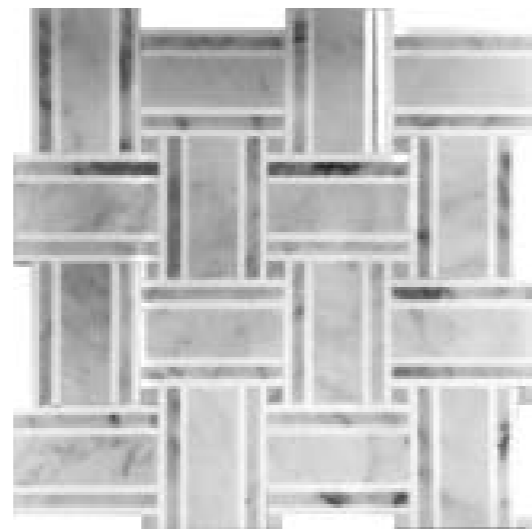

Sheet size: 11.5x11.5"
Material: Bianco Carrara

DIAMOND
73DC-W01

Sheet size: 11x11"
Material: Eastern White / Bianco Carrara

KALORAMA
73DC-B23

Sheet size: 12x12"
Material: Dolomite

CAPITOL
73DC-B31

Sheet size: 11.8x11.8"
Material: Thassos / Bianco Carrara