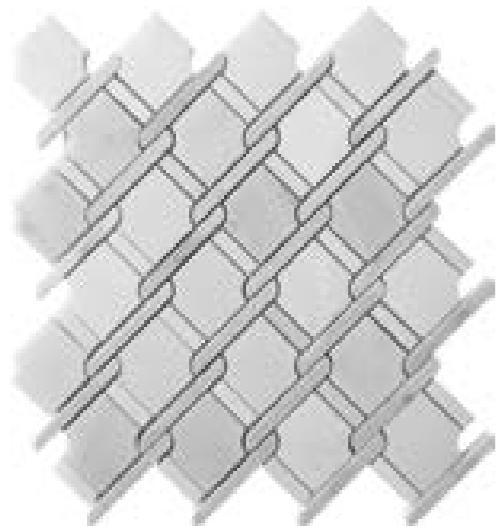

BURLEITH
73DC-NT1

Sheet size: 11x12.2"
Material: Eastern White / Bianco Carrara