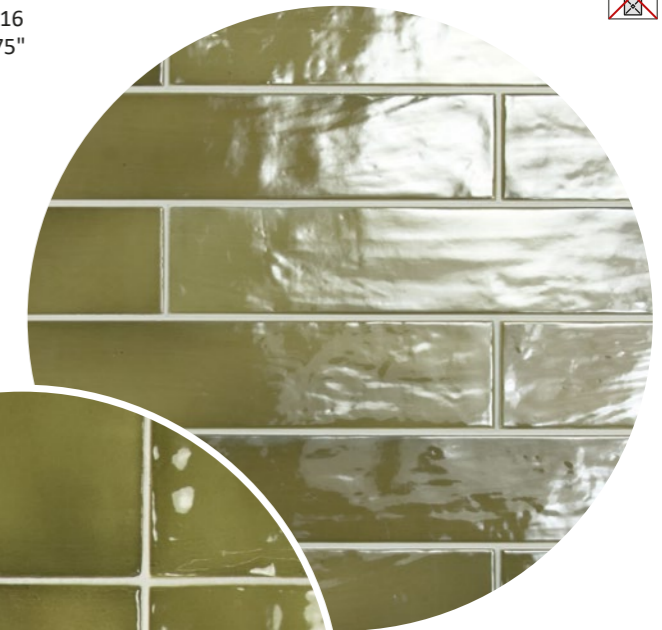

Product Name	Material	Surface	Size	Thickness	Packing pcs/box	Sheet or piece coverage sq.ft	Sold By	Sq.Ft/box	Weight/Sheet or sq.ft	Weight/Box
Cire Basil 2.6x16	Ceramic	Glossy	2.56x15.75"	5/16"	38	0.283	box	10.76	0.91	34.5
Cire Basil 4x4	Ceramic	Glossy	3.94x3.94"	5/16"	50	0.108	box	5.38	0.32	15.9
Cire Basil Pencil	Ceramic	Glossy	0.5x7.9"	~	66	0.027	piece	1.782	0.09	5.8