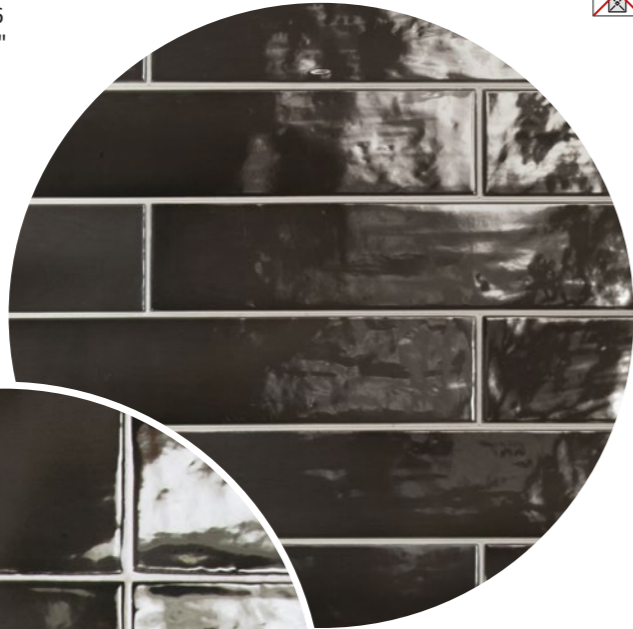

Cire

Product Name	Material	Surface	Size	Thickness	Packing pcs/box	Sheet or piece coverage sq.ft	Sold By	Sq.Ft/box	Weight/Sheet or sq.ft	Weight/Box
Cire Black 2.6x16	Ceramic	Glossy	2.56x15.75"	5/16"	38	0.283	box	10.76	0.91	34.5
Cire Black 4x4	Ceramic	Glossy	3.94x3.94"	5/16"	50	0.108	box	5.38	0.32	15.9
Cire Black Pencil	Ceramic	Glossy	0.5x7.9"	~	66	0.027	piece	1.782	0.09	5.8