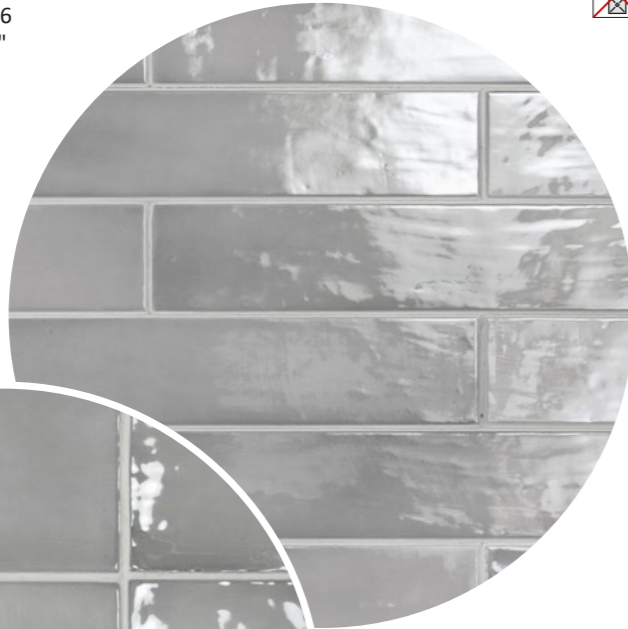

CIRE

Cire White 2.6x16
73CRE-WHT-2616
Size: 2.56x15.75"

Cire White Pencil
73CRE-WHT-PEN
Size: 0.5x7.9"

Cire White 4x4
73CRE-WHT-44
Size: 3.94x3.94"

Product Name	Material	Surface	Size	Thickness	Packing pcs/box	Sheet or piece coverage sq.ft	Sold By	Sq.Ft./box	Weight/Sheet or sq.ft	Weight/Box
Cire White 2.6x16	Ceramic	Glossy	2.56x15.75"	5/16"	38	0.283	box	10.76	0.91	34.5
Cire White 4x4	Ceramic	Glossy	3.94x3.94"	5/16"	50	0.108	box	5.38	0.32	15.9
Cire White Pencil	Ceramic	Glossy	0.5x7.9"	~	66	0.027	piece	1.782	0.09	5.8

Cire Moon 2.6x16
73CRE-MOO-2616
Size: 2.56x15.75"

Cire Moon Pencil
73CRE-MOO-PEN
Size: 0.5x7.9"

Cire Moon 4x4
73CRE-MOO-44
Size: 3.94x3.94"

Product Name	Material	Surface	Size	Thickness	Packing pcs/box	Sheet or piece coverage sq.ft	Sold By	Sq.Ft/box	Weight/Sheet or sq.ft	Weight/Box
Cire Moon 2.6x16	Ceramic	Glossy	2.56x15.75"	5/16"	38	0.283	box	10.76	0.91	34.5
Cire Moon 4x4	Ceramic	Glossy	3.94x3.94"	5/16"	50	0.108	box	5.38	0.32	15.9
Cire Moon Pencil	Ceramic	Glossy	0.5x7.9"	~	66	0.027	piece	1.782	0.09	5.8

Cire Beige 2.6x16
73CRE-BEI-2616
Size: 2.56x15.75"

Cire Beige Pencil
73CRE-BEI-PEN
Size: 0.5x7.9"

Cire Beige 4x4
73CRE-BEI-44
Size: 3.94x3.94"

Product Name	Material	Surface	Size	Thickness	Packing pcs/box	Sheet or piece coverage sq.ft	Sold By	Sq.Ft/box	Weight/Sheet or sq.ft	Weight/Box
Cire Beige 2.6x16	Ceramic	Glossy	2.56x15.75"	5/16"	38	0.283	box	10.76	0.91	34.5
Cire Beige 4x4	Ceramic	Glossy	3.94x3.94"	5/16"	50	0.108	box	5.38	0.32	15.9
Cire Beige Pencil	Ceramic	Glossy	0.5x7.9"	~	66	0.027	piece	1.782	0.09	5.8