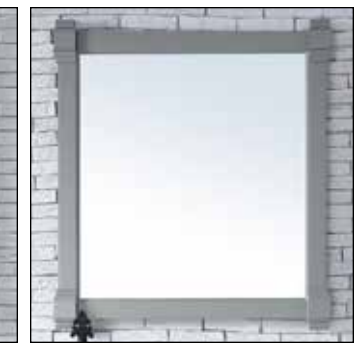

Mirrors

Cottage White
22” W x 39.25” H
JM650-M22-CWH
\$198.00

Cottage White
35” W x 39.25” H
JM650-M35-CWH
\$298.00

Urban Gray
22” W x 39.25” H
JM650-M22-UGR
\$198.00

Urban Gray
35” W x 39.25” H
JM650-M35-UGR
\$298.00