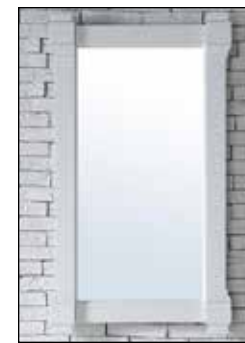

Cottage White
22” W x 39.25” H
JM650-M22-CWH
$198.00