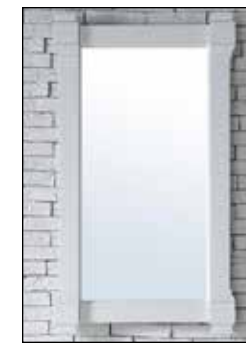

Cottage White
22" W x 39.25" H
JM650-M22-CWH
$198.00