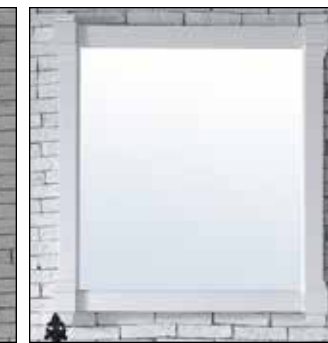

Cottage White
22" W x 39.25" H
JM650-M22-CWH
$198.00

Cottage White
35" W x 39.25" H
JM650-M35-CWH
$298.00