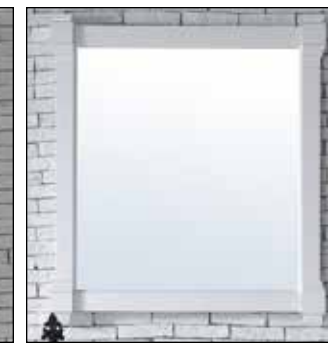

Cottage White
22” W x 39.25” H
JM650-M22-CWH
$198.00

Urban Gray
22” W x 39.25” H
JM650-M22-UGR
$198.00

Cottage White
35” W x 39.25” H
JM650-M35-CWH
$298.00