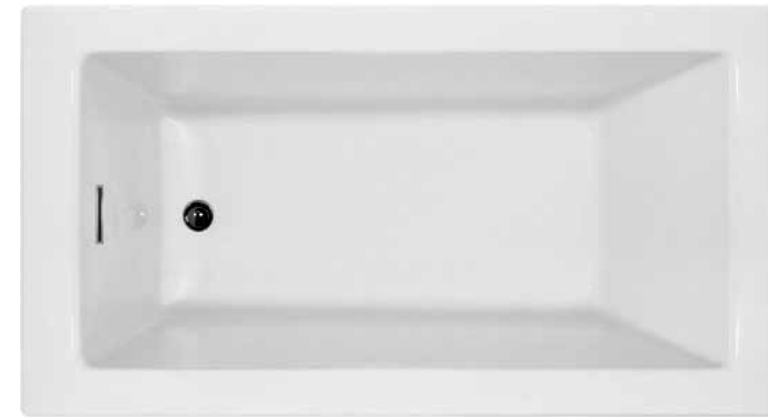

- Fits a standard 5' opening
- Designed with a 15" apron
- Made from solid Vikrell material for strength, durability, and lasting beauty
- Lightly textured swirl-gloss finish hides scratches from everyday use
- Gently sloping bath with integral apron
- ADA adaptable when installed per the requirements of the Accessibility Guidelines, Section 608 Shower Stalls, of the Act
- 10 Year Limited Residential Warranty; 3 Year Limited Commercial Warranty

White, 66" W x 36" D x 25" H
HYSBRE6636ATO-WHI

\$1,799.00

Features:

- MADE IN THE USA
- Acrylic models finished in 1/8" thick layer of deep lustrous acrylic
- Extra thick reinforced fiberglass
- Linear integral overflow drain
- Built in faucet deck
- Polished Chrome drain
- 5 Year Warranty

Features:

- MADE IN THE USA
- Fits a standard 5' alcove opening
- Acrylic models finished in 1/8" thick layer of deep lustrous acrylic
- Extra thick reinforced fiberglass
- Integral E-Z Level platform facilitates installation
- Non-skid bottom
- Linear integral overflow drain
- Designed with sharp, zen lines and a seamless molded skirt
- Rigid PVC piping
- Self draining pump and system
- Cable waste and overflow
- 99 Year Limited Warranty; 9 Year Limited Warranty on Parts