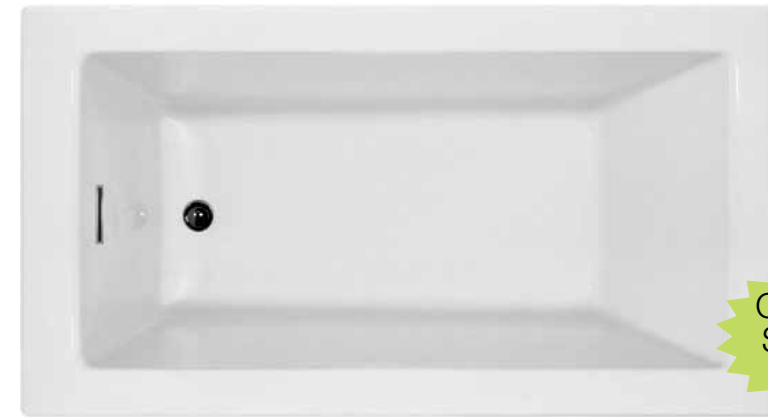

- Fits a standard 5' opening
- Designed with a 15" apron
- Made from solid Vikrell material for strength, durability, and lasting beauty
- Lightly textured swirl-gloss finish hides scratches from everyday use
- Gently sloping bath with integral apron
- ADA adaptable when installed per the requirements of the Accessibility Guidelines, Section 608 Shower Stalls, of the Act
- 10 Year Limited Residential Warranty; 3 Year Limited Commercial Warranty

COMING
SPRING
2018

White, 66" W x 36" D x 25" H
HYSBRE6636ATO-WHI

\$1,799.00

Features:

- MADE IN THE USA
- Acrylic models finished in 1/8" thick layer of deep lustrous acrylic
- Extra thick reinforced fiberglass
- Linear integral overflow drain
- Built in faucet deck
- Polished Chrome drain
- 5 Year Warranty

COMING
SPRING
2018

White, 60" W x 32" D x 20" H
HYSYD6032ATO-WHI-LH (left drain)
HYSYD6032ATO-WHI-RH (right drain)

\$899.00

White, 60" W x 30" D x 20" H
HYSYD6030ATO-WHI-LH (left drain)
HYSYD6030ATO-WHI-RH (right drain)