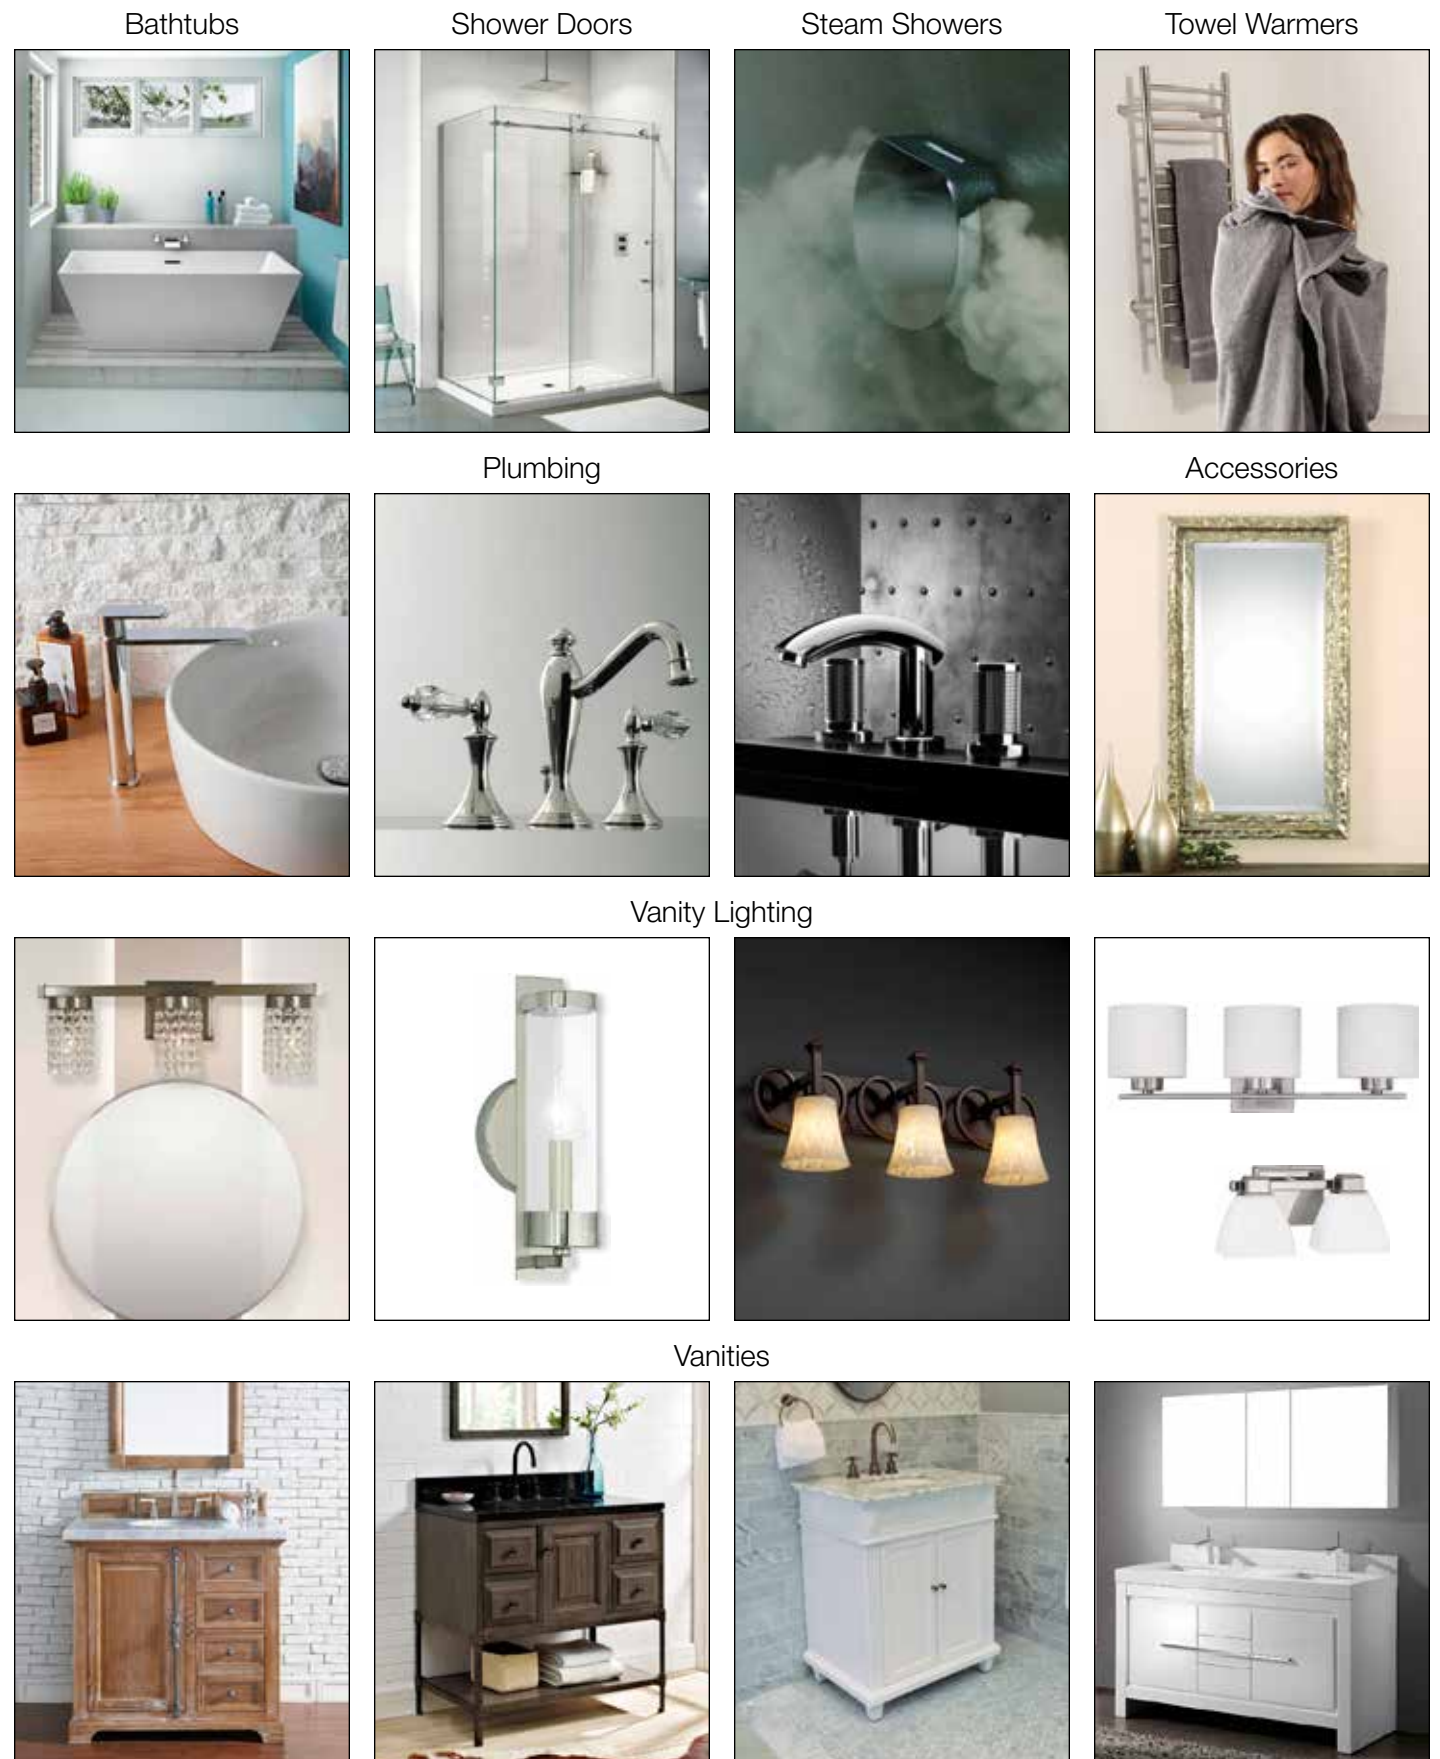

Bathtubs

Shower Doors

Steam Showers

Towel Warmers

Plumbing

Accessories

Vanity Lighting

Vanities