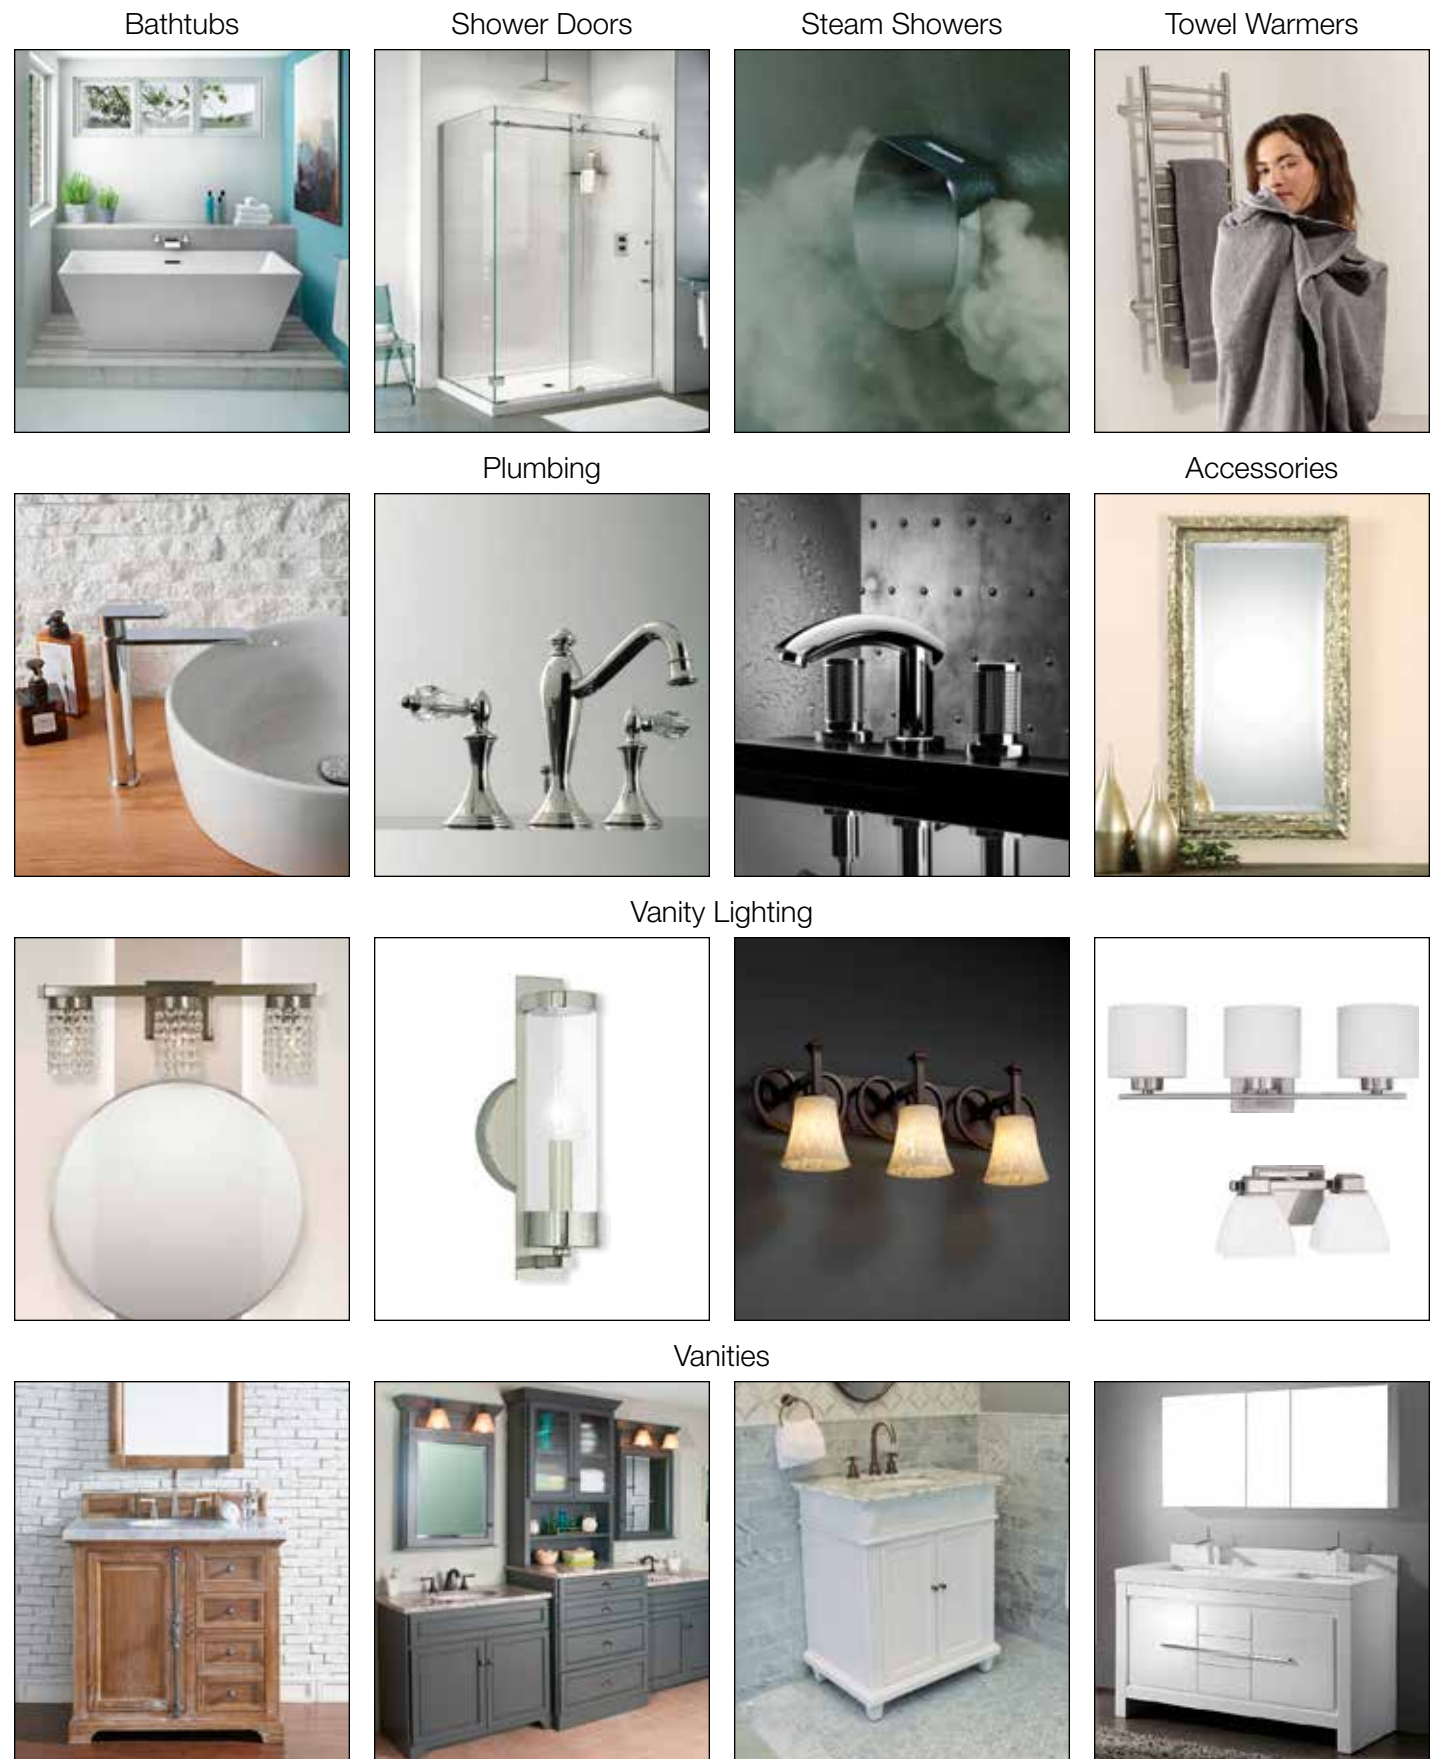

Bathtubs

Shower Doors

Steam Showers

Towel Warmers

Plumbing

Accessories

Vanity Lighting

Vanities