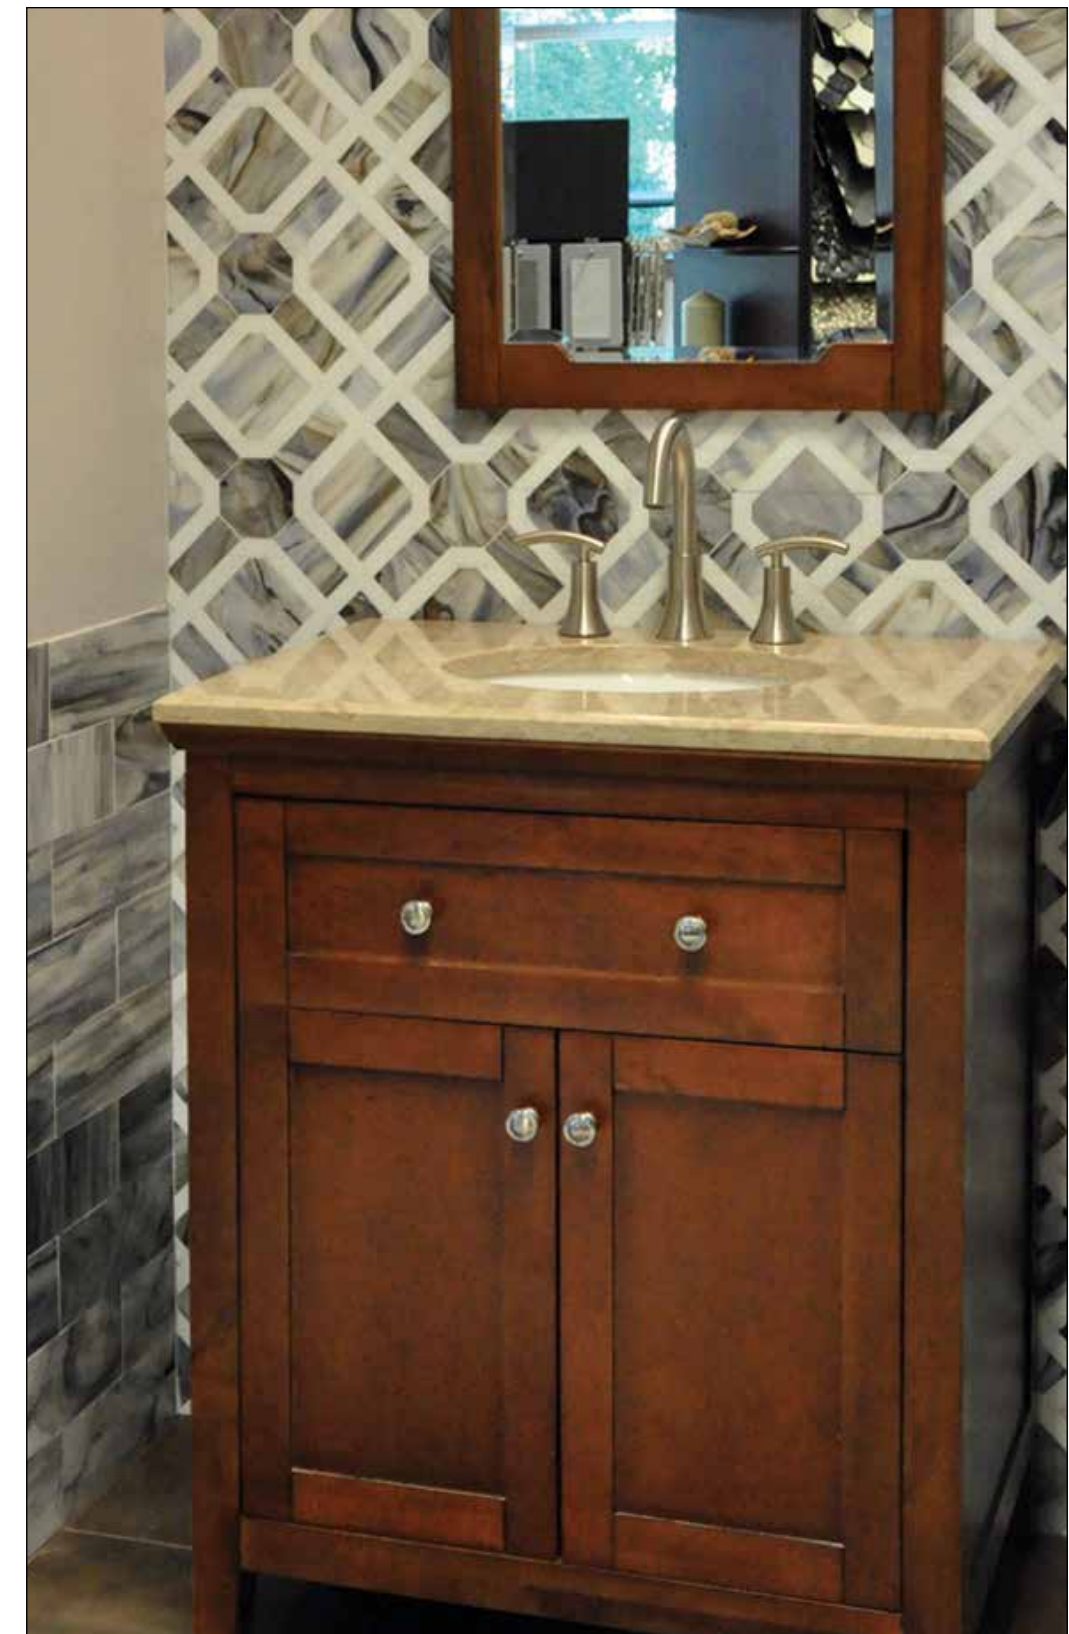

For your convenience, this product is stocked in our Central Service Center (Orders placed before 2pm are available within 24 hours for MD and Northern VA locations, Southern VA and NC destinations may take up to 48 hours)