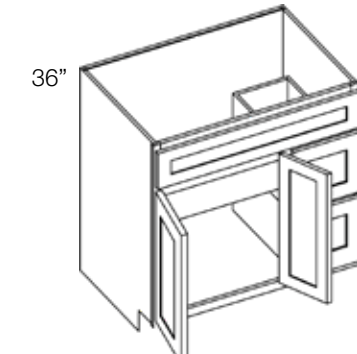

Sink Base w/ Right Drawers

Not available in Value series

BASE W/ DRAWERS	SW	SE	BW	BG	BS	LM	LV	LL	TW	TR	TE	TM
KC __ -VSDL36 36" W x 34.5" H (Left Drawers)	$564.40	$564.40	$576.95	$614.60	$526.75	$589.50	$589.50					N/A
KC __ -VSDR36 36" W x 34.5" H (Right Drawers)	$564.40	$564.40	$576.95	$614.60	$526.75	$589.50	$589.50					N/A

Standard depth is 21". Custom depths, as shallow as 18", are available for an additional $475.00.