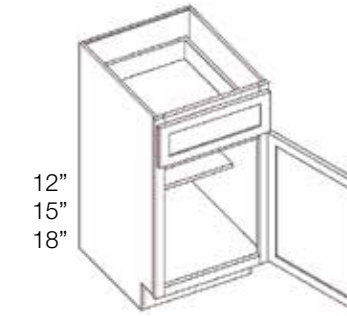

- Full overlay doors
- Soft close hinges & slides
- 5/8" solid wood dovetail drawers
- High grade finish

- 1 Solid wood door frames – either doweled and glued or mortise and tenon, depending on the door
- 2 6-way adjustable concealed hinge
- 3 5/8" solid birch dovetail drawer with under mount soft close sides
- 4 Inside drawer height is 2-1/2"
- 5 3/4" x 1-1/2" solid wood face frame
- 6 Back panel is 5 piece picture frame 3/4" thick
- 7 1/2" select birch veneered plywood side panels dovetailed into face frame
- 8 3/4" x 4-1/2" solid wood toe kick finished to match
- 9 Wood corner blocks added for additional support

3. Choose your products from the options on the following pages.
 - Each item priced as shown.
 - Shaker Designer White (SW) cabinet boxes require “-5PC” at the end of each sku.
 - Base Cabinets are 21” deep and 34.5” high standard. Custom depths are available with an upcharge.
 - Pantry Cabinets are 24” deep standard. Custom depths are available with an upcharge.
 - Wall Towers are 15” deep.
 - Touch-up kits are available.

Standard depth is 21”. Upcharge for custom depth – Please see Sales Associate for pricing.

Double Door Vanity

Single Door Vanity

Vanity Drawer Base

DOUBLE DOOR VANITY	SW	SE	BW	BG	BS	LM	LV	LL	TW	TR	TE	TM
KC __ -V24-2 24” W x 34.5” H	\$310.75	\$310.75	\$316.63		\$334.25	\$293.13	\$322.50	\$322.50	\$246.13		\$240.25	
KC __ -V27 27” W x 34.5” H		\$347.80	\$354.65		\$375.20	\$327.25	\$361.50		\$272.45		\$265.60	
KC __ -V30 30” W x 34.5” H	\$357.30	\$357.30	\$364.40		\$385.70	\$336.00	\$371.50	\$371.50	\$279.20	\$279.20	\$272.10	\$272.10
KC __ -V33 33” W x 34.5” H		\$383.90	\$391.70		\$415.10	\$360.50	\$399.50		\$298.10		\$290.30	
KC __ -V36 36” W x 34.5” H		\$401.95	\$410.23		\$435.05	\$377.13	\$418.50		\$310.93		\$302.65	