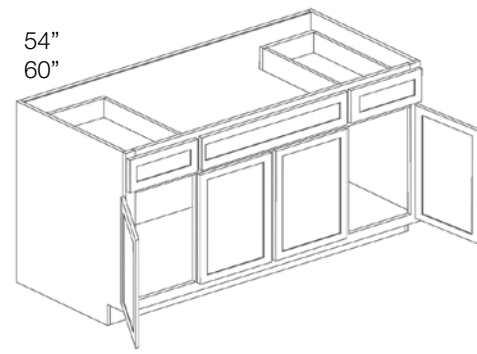

Extended Sink Base

Not available in Premier series

VANITY SINK BASE	SW	SE	BW	BG	BS	LM	LV	LL	TW	TR	TE	TM
KC __ -VSB36 36" W x 34.5" H	$521.65	$521.65	$533.08	$567.35	$487.38	$544.50	$544.50		$395.98		$384.55	
KC __ -VSB42 42" W x 34.5" H	$568.20		$580.85	$618.80	$530.25	$593.50			$429.05		$416.40	
KC __ -VSB48 48" W x 34.5" H	$624.25		$638.38	$680.75	$581.88	$652.50			$468.88		$454.75	

Standard depth is 21". Custom depths, as shallow as 18", are available for an additional $450.00.

DOUBLE BASE	SW	SE	BW	BG	BS	LM	LV	LL	TW	TR	TE	TM
KC __ -DVSB54 54" W x 34.5" H	N/A		N/A				N/A		$633.58		$613.35	
KC __ -DVSB60 60" W x 34.5" H	N/A		N/A				N/A		$674.08		$652.35	

Standard depth is 21". Custom depths, as shallow as 18", are available for an additional $550.00.

EXTENDED BASE	SW	SE	BW	BG	BS	LM	LV	LL	TW	TR	TE	TM
KC __ -EVSB54 54" W x 34.5" H	N/A		N/A				N/A		$572.83		$554.85	
KC __ -EVSB60 60" W x 34.5" H	N/A		N/A				N/A		$599.83		$580.85	

Standard depth is 21". Custom depths, as shallow as 18", are available for an additional $400.00.