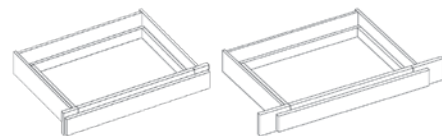

How To Create Your Custom Vanity

1. Choose your series: Premier or Value
2. Choose your door style and color, note your two-letter color code.

PREMIER								VALUE			
SHAKER		BROOKLYN			LENOX			TAYLOR			
SW	SE	BW	BG	BS	LM	LV	LL	TW	TR	TE	TM
Designer White	Espresso	Bright White	Modern Gray	Slate	Mocha	Canvas	Country Linen	White	Creme	Espresso	Mocha

3. Choose your products from the options on the following pages.
  - Each item priced as shown.
  - Shaker Designer White (SW) cabinet boxes require “-5PC” at the end of each sku.
  - Base Cabinets are 21” deep and 34.5” high standard. Custom depths are available with an upcharge.
  - Pantry Cabinets are 24” deep standard. Custom depths are available with an upcharge.
  - Wall Towers are 15” deep.
  - Touch-up kits are available.

Vanity Drawers

VANITY DRAWERS	SW	SE	BW	BG	BS	LM	LV	LL	TW	TR	TE	TM
KC __ -KD24 23.5” W x 4.75” H	$213.85		$217.18		$227.15	$203.88	$220.50		N/A			
KC __ -KD36 29.5” to 36” W x 4.75” H	$252.80		$257.15		$270.20	$239.75	$261.50		$204.95		$200.6	

Standard depth is 21”. Upcharge for custom depth – Please see Sales Associate for pricing.