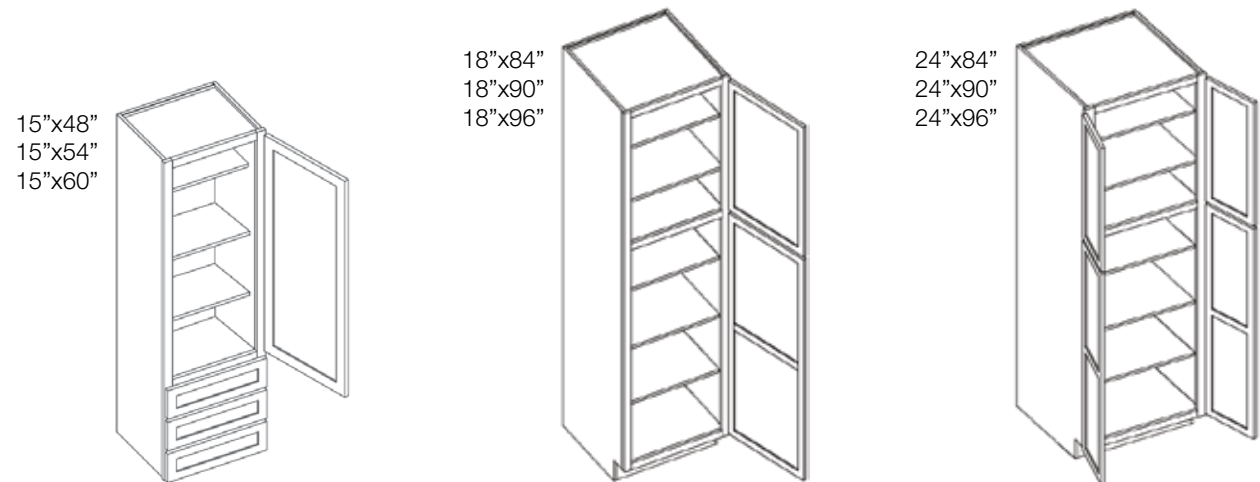

Wall Tower w/ 3 Drawers
Not available in Value series

Single Door Pantry

Double Door Pantry
Not available in Value series

WALL TOWER	SW	SE	BW	BG	BS	LM	LV	LL	TW	TR	TE	TM
KC__-DWR1548 15" W x 48" H	$519.75	$479.85	$531.13	$565.25	$485.63	$542.50					N/A	
KC__-DWR1554 15" W x 54" H	$543.50	$503.60	$555.50	$591.60	$507.50	$567.50					N/A	
KC__-DWR1560 15" W x 60" H	$581.50	$541.60	$594.50	$633.50	$542.50	$607.50					N/A	

Standard depth is 15". Custom depths not available.
Wall Towers have a Left or Right door hinge option. Please add a "-L" or "-R" at the end of the sku to note which ordered.

SINGLE DOOR PANTRY	SW	SE	BW	BG	BS	LM	LV	LL	TW	TR	TE	TM
KC__-P1884 18" W x 84" H (Includes 4 sheves)	$689.80		$705.65	$753.20	$642.25	$721.50			$515.45		$499.60	
KC__-P1890 18" W x 90" H (Includes 4 sheves)	$737.30		$754.40	$805.70	$686.00	$771.50			$549.20		$532.10	
KC__-P1896 18" W x 96" H (Includes 5 sheves)	$763.90		$781.70	$835.10	$710.50	$799.50			$568.10		$550.30	

Standard depth is 24". Custom depths, as shallow as 12", are available for an additional $250.00.
Single Door Pantries have a Left or Right door hinge option. Please add a "-L" or "-R" at the end of the sku to note which ordered.

DOUBLE DOOR PANTRY	SW	SE	BW	BG	BS	LM	LV	LL	TW	TR	TE	TM
KC__-P2484 24" W x 84" H (Includes 4 sheves)	$833.25		$852.88	$911.75	$774.38	$872.50					N/A	
KC__-P2490 24" W x 90" H (Includes 4 sheves)	$857.95		$878.23	$939.05	$797.13	$898.50					N/A	
KC__-P2496 24" W x 96" H (Includes 5 sheves)	$915.90		$937.70	$1,003.10	$850.50	$959.50					N/A	

Standard depth is 24". Custom depths, as shallow as 12", are available for an additional $250.00.