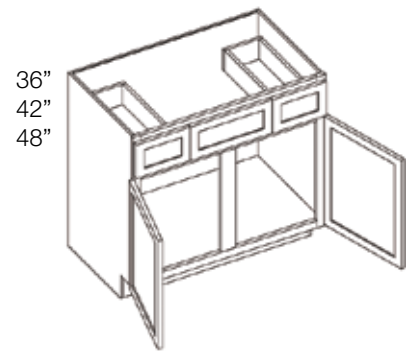

Vanity Sink Base