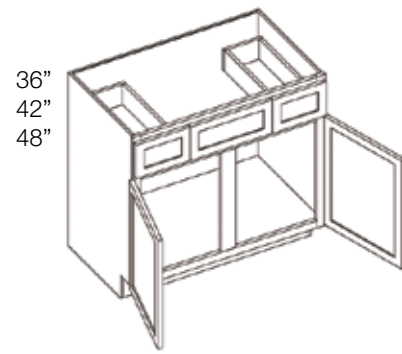

Vanity Sink Base