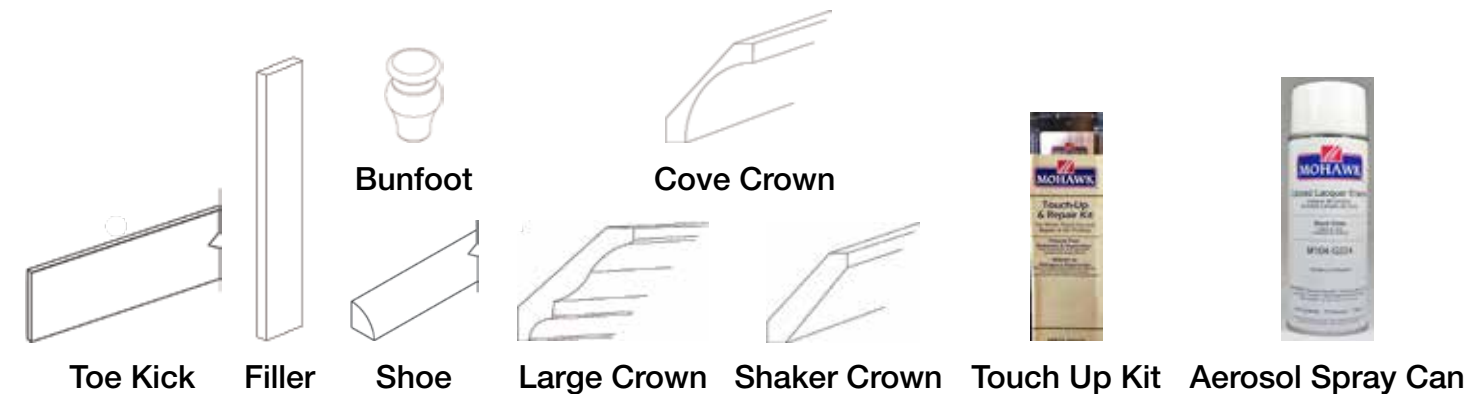

ACCESSORIES	SW	SE	BW	BG	BS	LM	LV	LL	TW	TR	TE	TM
KC__-TKS8 96" W x 4.5" H x 0.25" D Toe Kick	$14.25	$14.25	$14.63	$15.75	$13.13	$15.00	$15.00	$13.50	$13.50	$13.00	$13.00	
KC__-F396 3" W x 96" H x 0.75" D Filler	$44.65	$44.65	$45.83	$49.35	$41.13	$47.00	$47.00	$42.53	$42.53	$40.95	$40.95	
KC__-F696 6" W x 96" H x 0.75" D Filler	$89.30		$91.65	$98.70	$82.25	$94.00		$85.05		$81.90		
KC__-SHOE 96" W x 0.6875" H x 0.6875" D Shoe Molding	$17.10	$17.10	$17.55	$18.90	$15.75	$18.00	$18.00	$16.20		$15.60		
KC__-TBUNFOOT 3" W x 4.5" H x 3" D Bunfoot	N/A		$68.25	$73.50	$61.25	$70.00		N/A				
KC__-COM8 96" W x 3.25" H x 2.75" D Cove Crown Molding	$118.75		$121.88	$131.25	$109.38	$125.00		$84.38		$81.25		
KC__-BCM8 96" W x 3.25" H x 2.625" D Large Crown Molding	N/A		$117.00	$126.00	$105.00	$120.00		N/A				
KC__-SCM8 96" W x 3.125" H x 2" D Shaker Crown Molding	$56.05		N/A	N/A	N/A	N/A		N/A		N/A		

TOUCH UPS	SW	Espresso	BW	BG	BS	LM	LV	LL	TW	TR	TE	TM
KCSPRAYCAN Aerosol Spray Can	$50.00	N/A	$50.00	N/A	N/A	$50.00	$50.00	$50.00	$50.00		N/A	
KCTUKIT Touch Up Kit	$31.25	N/A	$31.25	N/A	$31.25	$31.25	$31.25	$31.25	$31.25			

Items in red QuickSHIP stock eta is Summer 2018
Special Order Items: Lead time is approximately 2.5 weeks.

Special Order Items: Lead time is approximately 2.5 weeks.