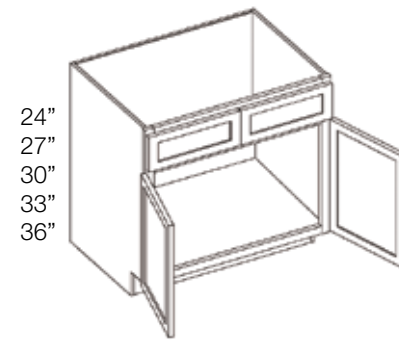

Double Door Vanity