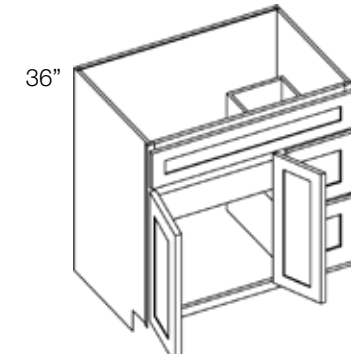

Sink Base w/ Right Drawers

Not available in Value series

BASE W/ DRAWERS	SW	SE	BW	BG	BS	LM	LV	LL	TW	TR	TE	TM
KC __ -VSDL36 36" W x 34.5" H (Left Drawers)	$564.40	$564.40	$576.95	$614.60	$526.75	$589.50	$589.50					N/A
KC __ -VSDR36 36" W x 34.5" H (Right Drawers)	$564.40	$564.40	$576.95	$614.60	$526.75	$589.50	$589.50					N/A

Standard depth is 21". Custom depths, as shallow as 18", are available for an additional $475.00.