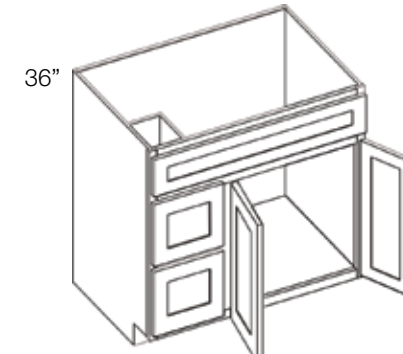

Sink Base w/ Left Drawers

Not available in Value series