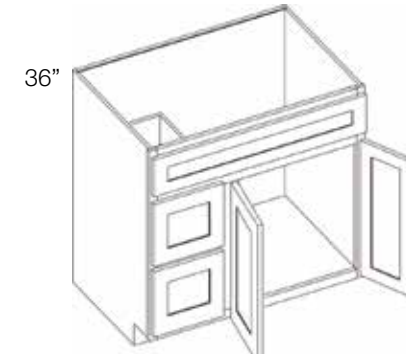

Sink Base w/ Left Drawers

Not available in Value series