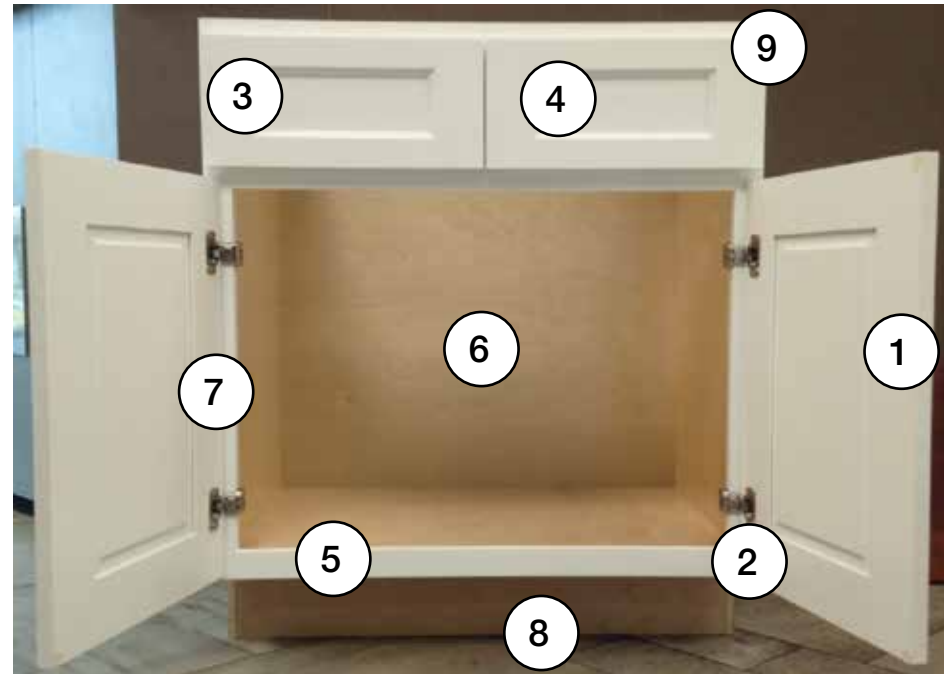

- Full overlay doors
- Soft close hinges & slides
- 5/8" solid wood dovetail drawers
- High grade finish

- 1 Solid wood door frames – either doweled and glued or mortise and tenon, depending on the door
- 2 6-way adjustable concealed hinge
- 3 5/8" solid birch dovetail drawer with under mount soft close sides
- 4 Inside drawer height is 2-1/2"
- 5 3/4" x 1-1/2" solid wood face frame
- 6 Back panel is 5 piece picture frame 3/4" thick
- 7 1/2" select birch veneered plywood side panels dovetailed into face frame
- 8 3/4" x 4-1/2" solid wood toe kick finished to match
- 9 Wood corner blocks added for additional support