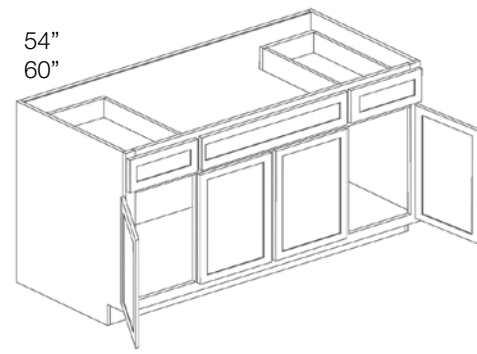

Extended Sink Base

Not available in Premier series

VANITY SINK BASE	SW	SE	BW	BG	BS	LM	LV	LL	TW	TR	TE	TM
KC __ -VSB36 36" W x 34.5" H	$521.65	$521.65	$533.08	$567.35	$487.38	$544.50	$544.50		$395.98		$384.55	
KC __ -VSB42 42" W x 34.5" H	$568.20		$580.85	$618.80	$530.25	$593.50			$429.05		$416.40	
KC __ -VSB48 48" W x 34.5" H	$624.25		$638.38	$680.75	$581.88	$652.50			$468.88		$454.75	

Standard depth is 21". Custom depths, as shallow as 18", are available for an additional $450.00.

DOUBLE BASE	SW	SE	BW	BG	BS	LM	LV	LL	TW	TR	TE	TM
KC __ -DVSB54 54" W x 34.5" H	N/A		N/A				N/A		$633.58		$613.35	
KC __ -DVSB60 60" W x 34.5" H	N/A		N/A				N/A		$674.08		$652.35	

Standard depth is 21". Custom depths, as shallow as 18", are available for an additional $550.00.

EXTENDED BASE	SW	SE	BW	BG	BS	LM	LV	LL	TW	TR	TE	TM
KC __ -EVS54 54" W x 34.5" H	N/A		N/A				N/A		$572.83		$554.85	
KC __ -EVS60 60" W x 34.5" H	N/A		N/A				N/A		$599.83		$580.85	

Standard depth is 21". Custom depths, as shallow as 18", are available for an additional $400.00.