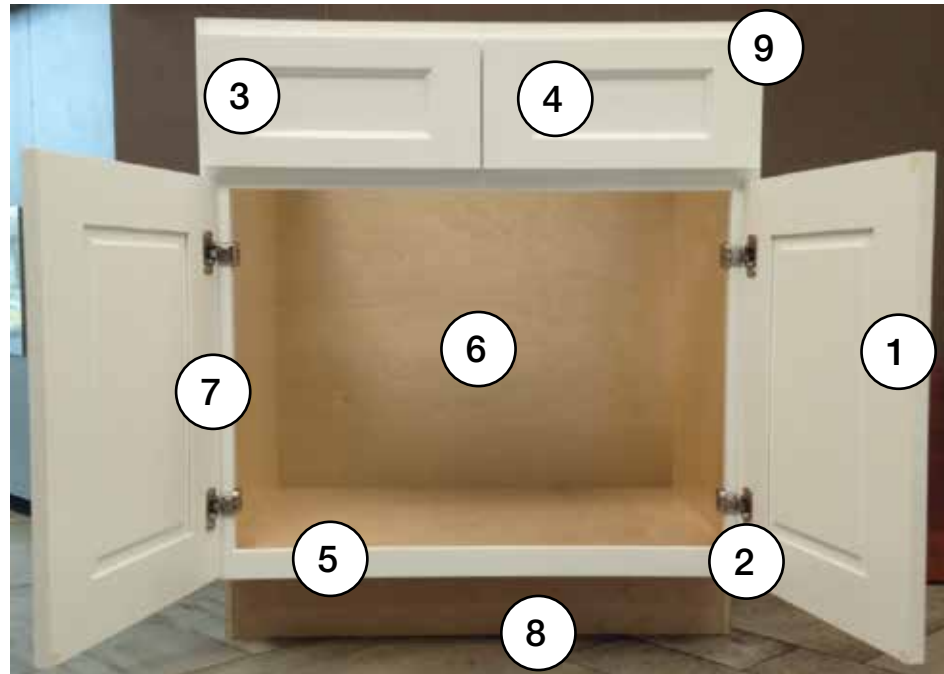

- 1 Solid wood door frames – either doweled and glued or mortise and tenon, depending on the door
- 2 6-way adjustable concealed hinge
- 3 5/8" solid birch dovetail drawer with under mount soft close sides
- 4 Inside drawer height is 2-1/2"
- 5 3/4" x 1-1/2" solid wood face frame
- 6 Back panel is 5 piece picture frame 3/4" thick
- 7 1/2" select birch veneered plywood side panels dovetailed into face frame
- 8 3/4" x 4-1/2" solid wood toe kick finished to match
- 9 Wood corner blocks added for additional support