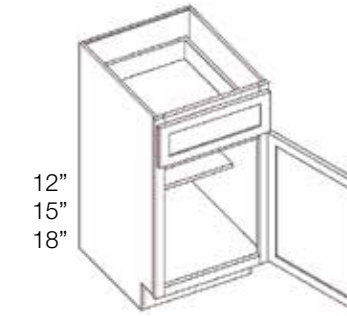

Single Door Vanity