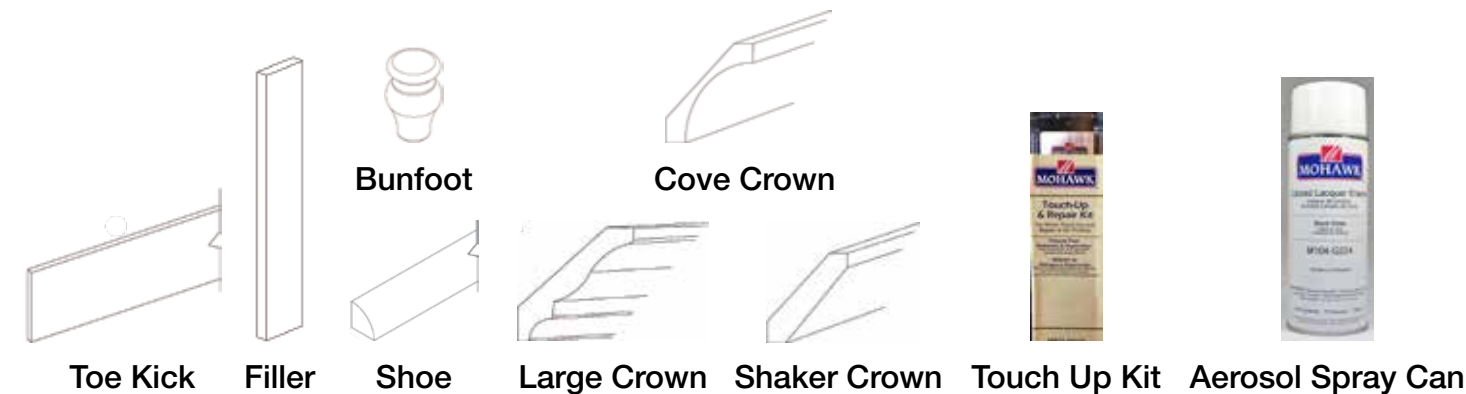

ACCESSORIES	SW	SE	BW	BG	BS	LM	LV	LL	TW	TR	TE	TM
KC__-TKS8 96" W x 4.5" H x 0.25" D Toe Kick	$14.25	$14.25	$14.63	$15.75	$13.13	$15.00	$15.00	$13.50	$13.50	$13.00	$13.00	
KC__-F396 3" W x 96" H x 0.75" D Filler	$44.65	$44.65	$45.83	$49.35	$41.13	$47.00	$47.00	$42.53	$42.53	$40.95	$40.95	
KC__-F696 6" W x 96" H x 0.75" D Filler	$89.30		$91.65	$98.70	$82.25	$94.00		$85.05		$81.90		
KC__-SHOE 96" W x 0.6875" H x 0.6875" D Shoe Molding	$17.10	$17.10	$17.55	$18.90	$15.75	$18.00	$18.00	$16.20		$15.60		
KC__-TBUNFOOT 3" W x 4.5" H x 3" D Bunfoot	N/A		$68.25	$73.50	$61.25	$70.00		N/A				
KC__-COM8 96" W x 3.25" H x 2.75" D Cove Crown Molding	$118.75		$121.88	$131.25	$109.38	$125.00		$84.38		$81.25		
KC__-BCM8 96" W x 3.25" H x 2.625" D Large Crown Molding	N/A		$117.00	$126.00	$105.00	$120.00		N/A				
KC__-SCM8 96" W x 3.125" H x 2" D Shaker Crown Molding	$56.05		N/A		N/A	N/A		N/A				

TOUCH UPS	SW	Espresso	BW	BG	BS	LM	LV	LL	TW	TR	TE	TM
KCSPRAYCAN Aerosol Spray Can	$50.00	N/A	$50.00	N/A	N/A	$50.00	$50.00	$50.00	$50.00		N/A	
KCTUKIT Touch Up Kit	$31.25	N/A	$31.25	N/A	$31.25	$31.25	$31.25	$31.25	$31.25			

For your convenience, products with prices shown in a green box are stocked in our Central Service Center (Available within 1 business day for MD, VA, and Raleigh NC locations. Greensboro NC ships within 48 hours.)

Items in blue QuickSHIP stock eta is February 2018

Items in red QuickSHIP stock eta is April 2018

Special Order Items: Lead time is approximately 2.5 weeks.

Special Order Items: Lead time is approximately 2.5 weeks.